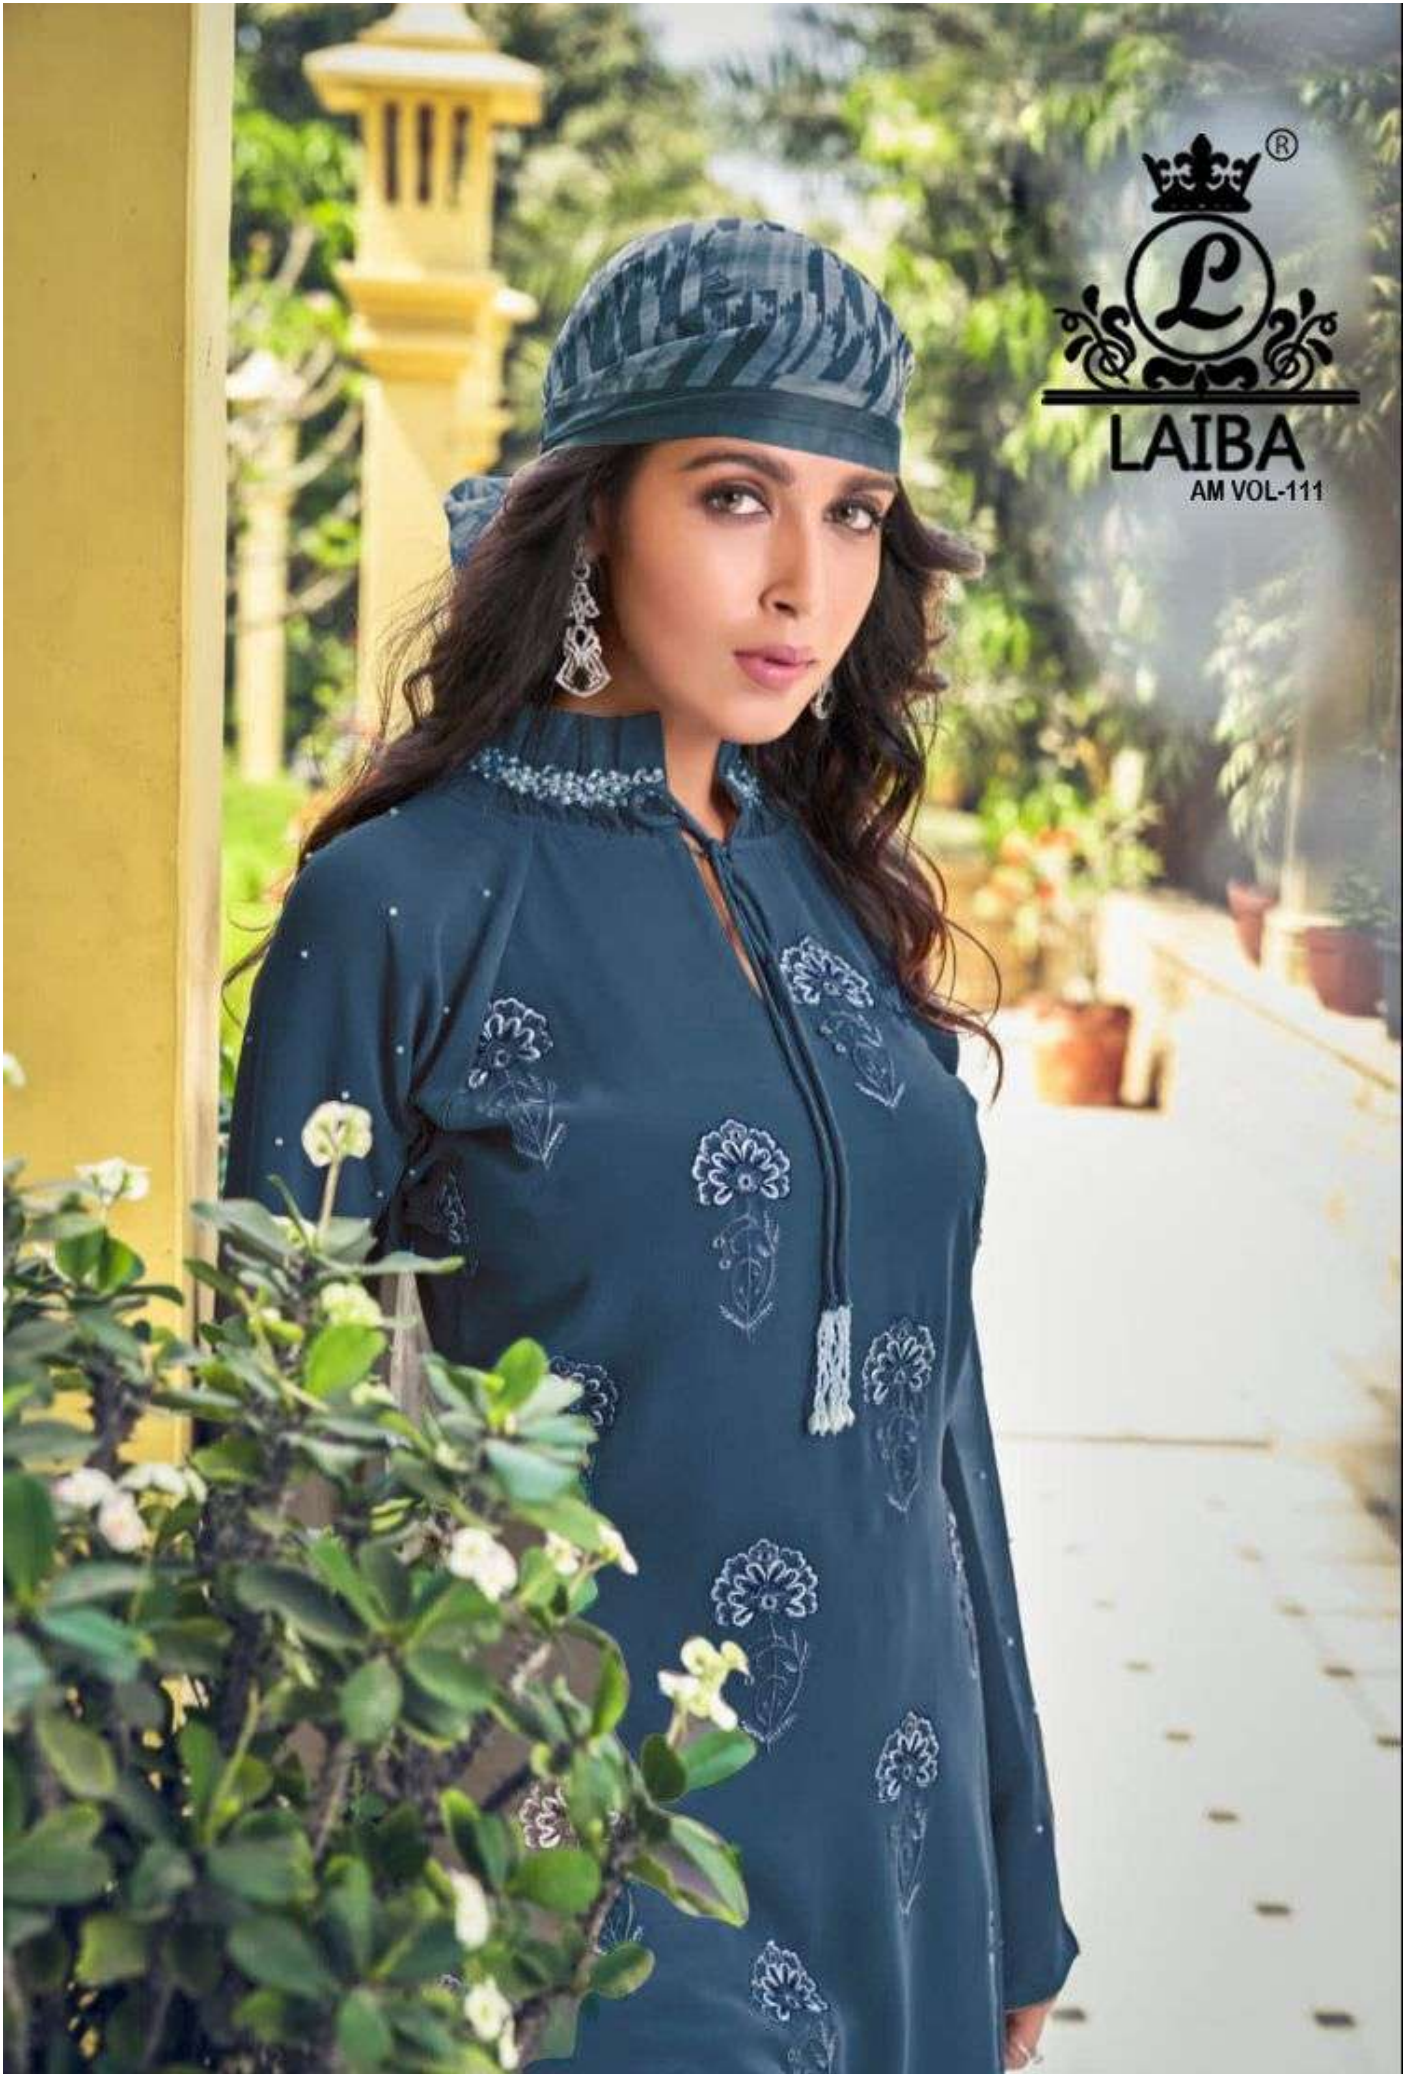

LAIBA
AM VOL-111

LAIBA
AM VOL-111

LAIBA
AM VOL-111

LAIBA
AM VOL-111

LAIBA
AM VOL-111

[®]
LAIBA
AM VOL-111

LAIBA
AM VOL-111

LAIBA
AM VOL-111

LAIBA
AM VOL-111

FABRICS DETAILS

TOP:-PURE GEORGETTE

BOTTOM:-PURE COTTON SARTIN STREACHABLE

SIZE:-XL

CARE INSTRUCTIONS

DRY CLEAN RECOMMENDED
DO NOT USE ANY TYPE OF BLEACH OR STAIN REMOVING CHEMICALS
WASH & SOAK COLORED & WHITE FABRICS SEPARATELY
DO NOT OVER EXPOSE DAMP FABRIC TO STRONG SUNLIGHT
IRON AT MODERATE TEMPERATURE