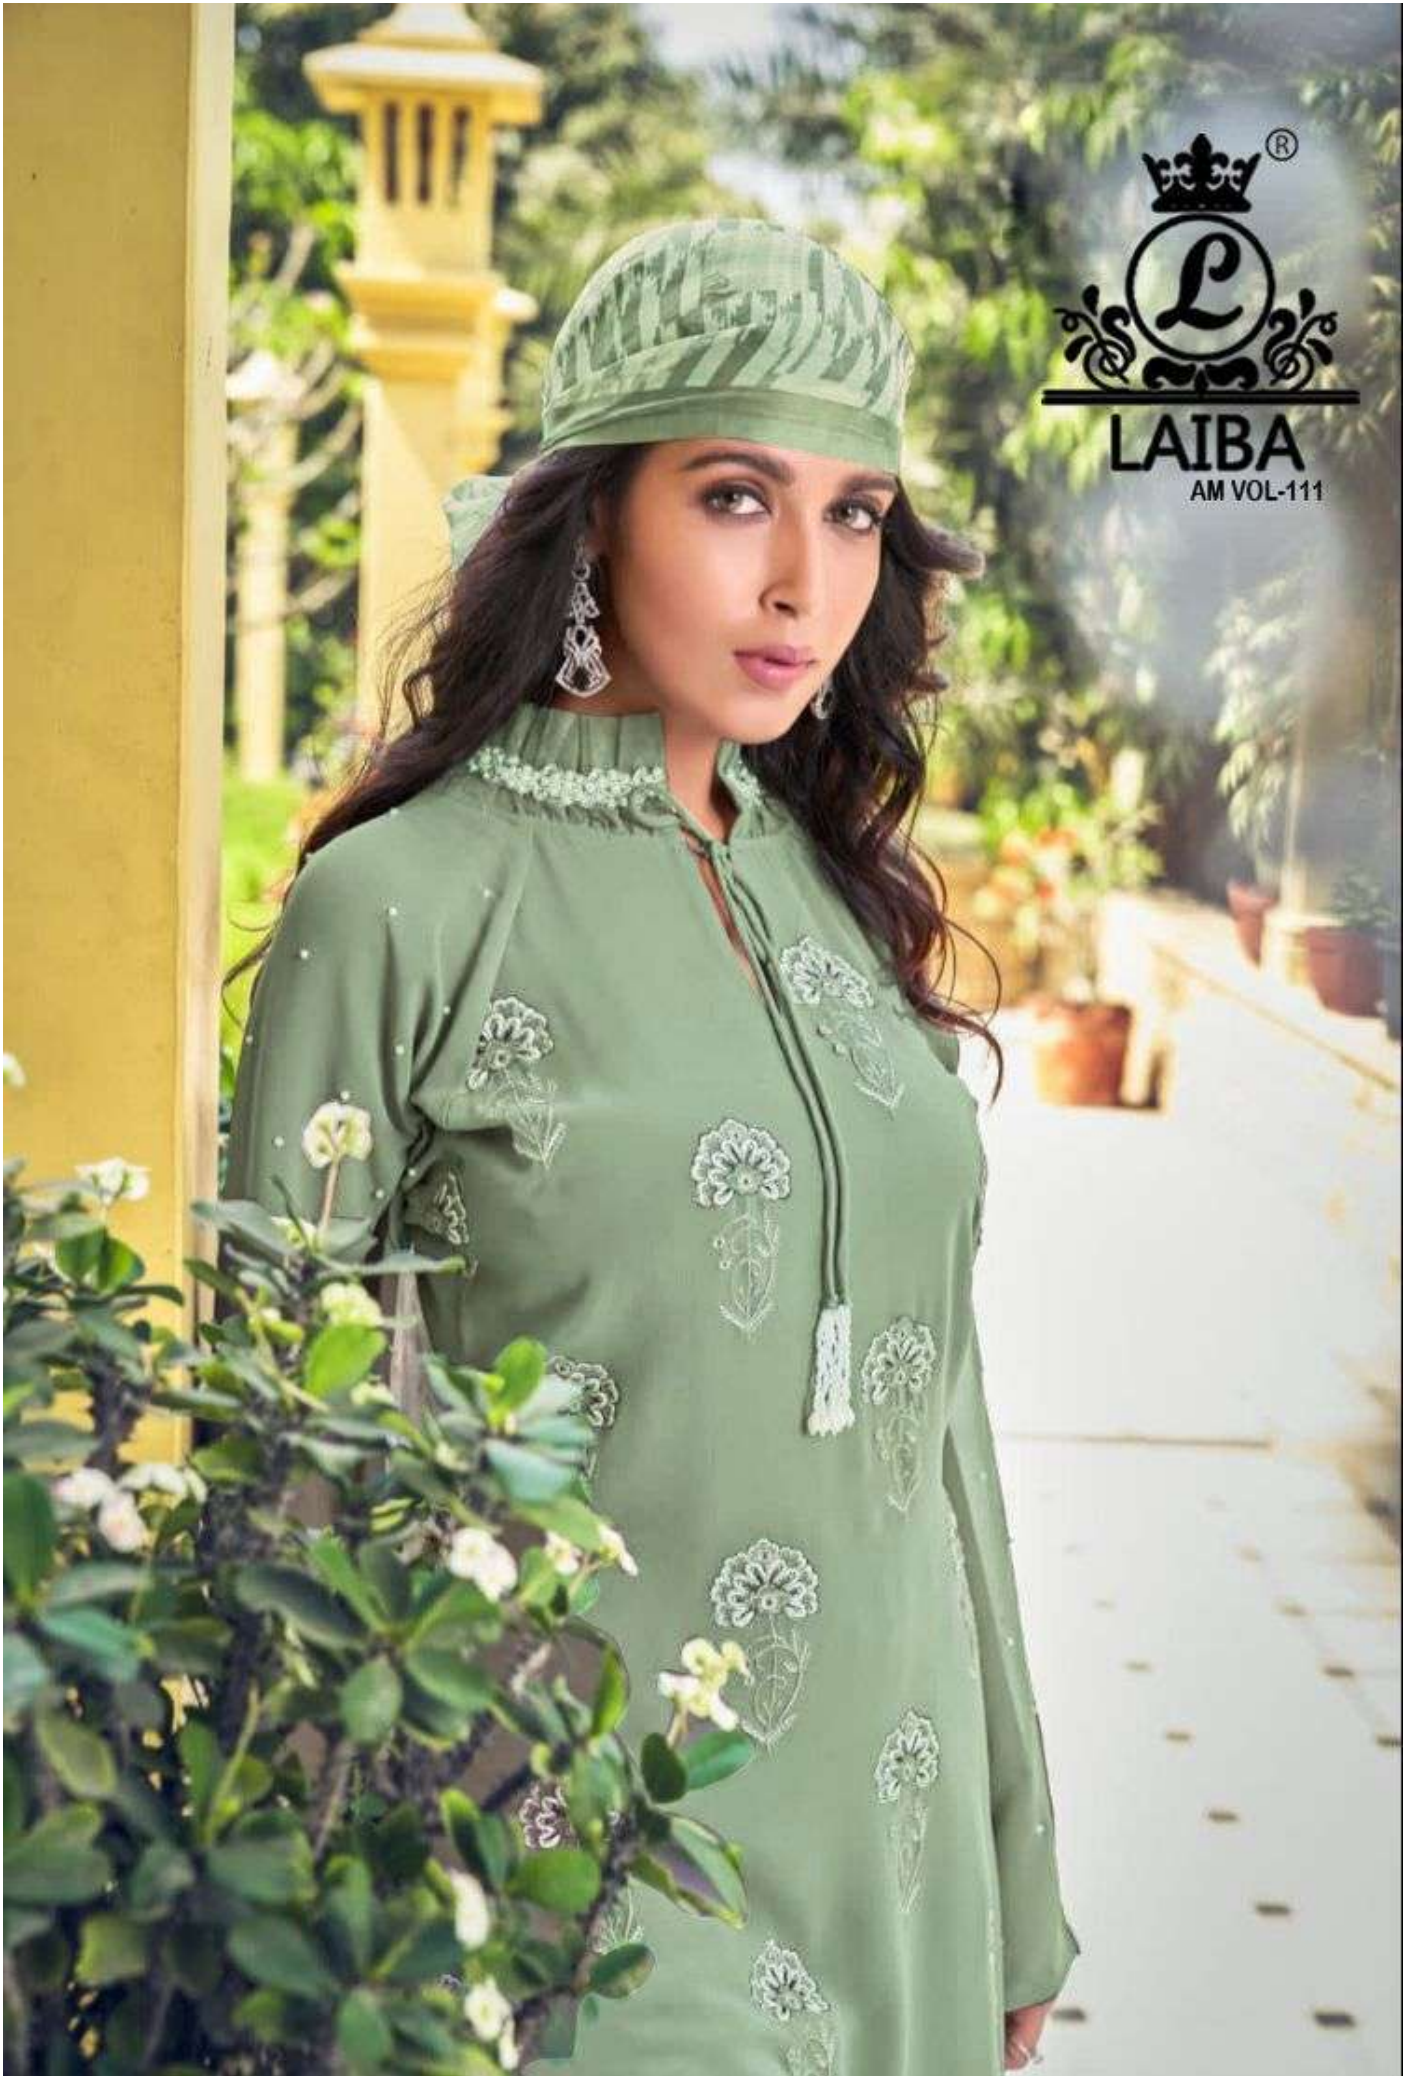

**LAIBA**

AM VOL-111

  
**LAIBA**  
AM VOL-111

**LAIBA**  
AM VOL-111

  
**LAIBA**  
AM VOL-111

  
**LAIBA**  
AM VOL-111

  
**LAIBA**  
AM VOL-111

  
**LAIBA**  
AM VOL-111

  
**LAIBA**  
AM VOL-111

**LAIBA**  
AM VOL-111

**FABRICS DETAILS**

TOP:-PURE GEORGETTE

BOTTOM:-PURE COTTON SARTIN STREACHABLE

SIZE:-XL

**CARE INSTRUCTIONS**

DRY CLEAN RECOMMENDED  
DO NOT USE ANY TYPE OF BLEACH OR STAIN REMOVING CHEMICALS  
WASH & SOAK COLORED & WHITE FABRICS SEPARATELY  
DO NOT OVER EXPOSE DAMP FABRIC TO STRONG SUNLIGHT  
IRON AT MODERATE TEMPERATURE