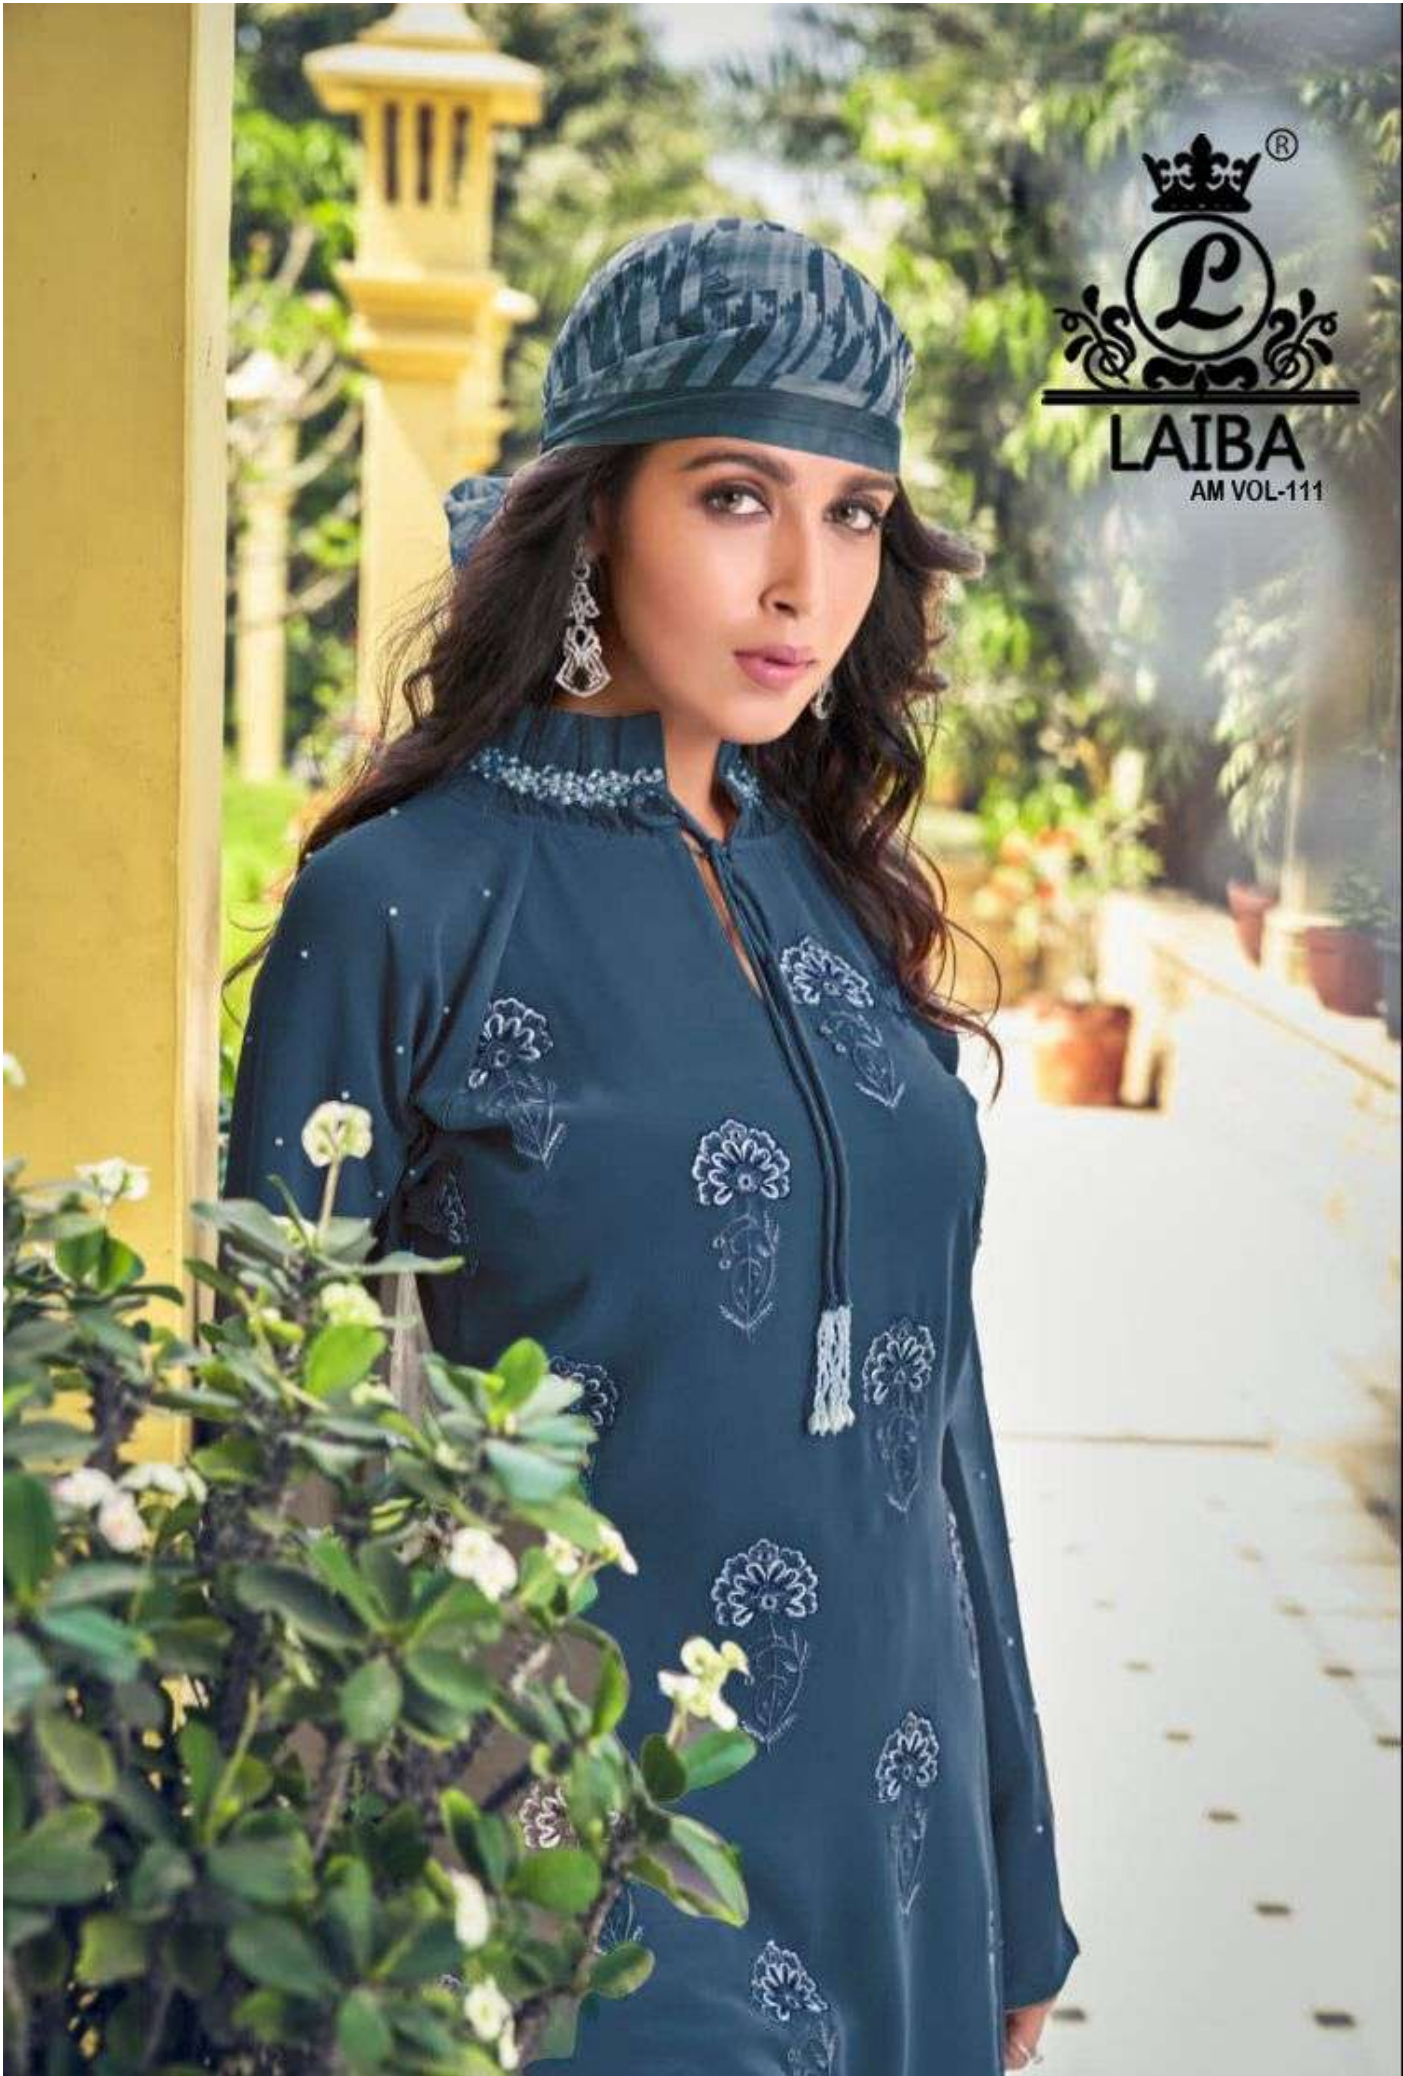

**LAIBA**

AM VOL-111

  
**LAIBA**  
AM VOL-111

**LAIBA**  
AM VOL-111

  
**LAIBA**  
AM VOL-111

  
**LAIBA**  
AM VOL-111

  
**LAIBA**  
AM VOL-111

  
**LAIBA**  
AM VOL-111

  
**LAIBA**  
AM VOL-111

  
**LAIBA**  
AM VOL-111

**FABRICS DETAILS**

TOP:-PURE GEORGETTE

BOTTOM:-PURE COTTON SARTIN STREACHABLE

SIZE:-XL

**CARE INSTRUCTIONS**

DRY CLEAN RECOMMENDED  
DO NOT USE ANY TYPE OF BLEACH OR STAIN REMOVING CHEMICALS  
WASH & SOAK COLORED & WHITE FABRICS SEPARATELY  
DO NOT OVER EXPOSE DAMP FABRIC TO STRONG SUNLIGHT  
IRON AT MODERATE TEMPERATURE