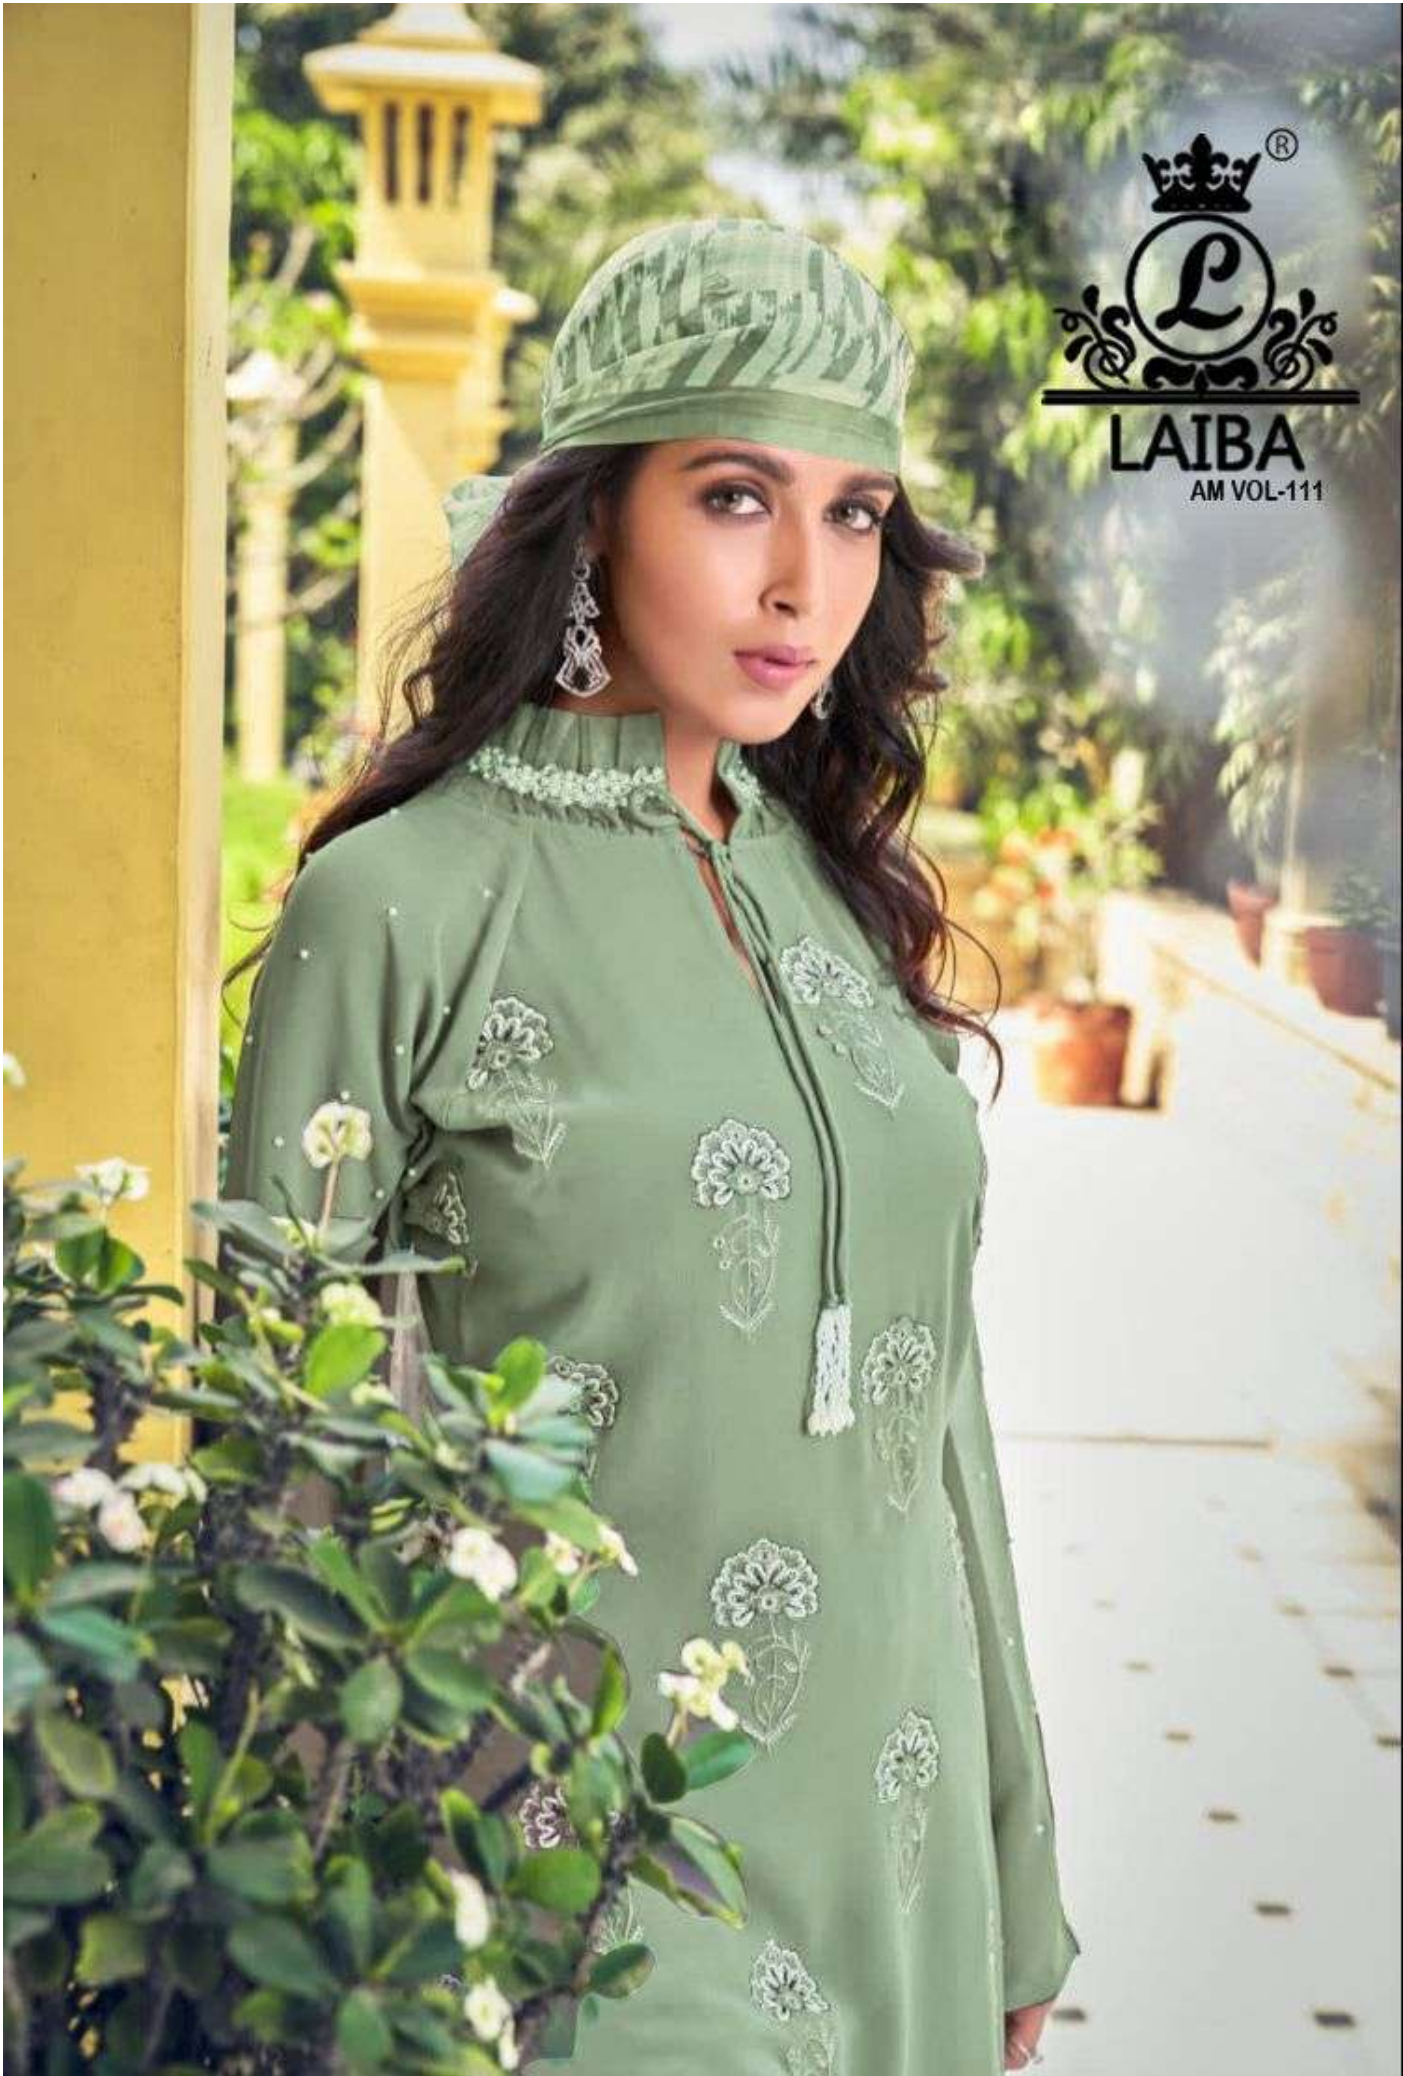

**LAIBA**

AM VOL-111

  
**LAIBA**  
AM VOL-111

**LAIBA**  
AM VOL-111

  
**LAIBA**  
AM VOL-111

  
**LAIBA**  
AM VOL-111

  
**LAIBA**  
AM VOL-111

  
**LAIBA**  
AM VOL-111

  
**LAIBA**  
AM VOL-111

  
**LAIBA**  
AM VOL-111

**FABRICS DETAILS**

TOP:-PURE GEORGETTE

BOTTOM:-PURE COTTON SARTIN STREACHABLE

SIZE:-XL

**CARE INSTRUCTIONS**

DRY CLEAN RECOMMENDED  
DO NOT USE ANY TYPE OF BLEACH OR STAIN REMOVING CHEMICALS  
WASH & SOAK COLORED & WHITE FABRICS SEPARATELY  
DO NOT OVER EXPOSE DAMP FABRIC TO STRONG SUNLIGHT  
IRON AT MODERATE TEMPERATURE