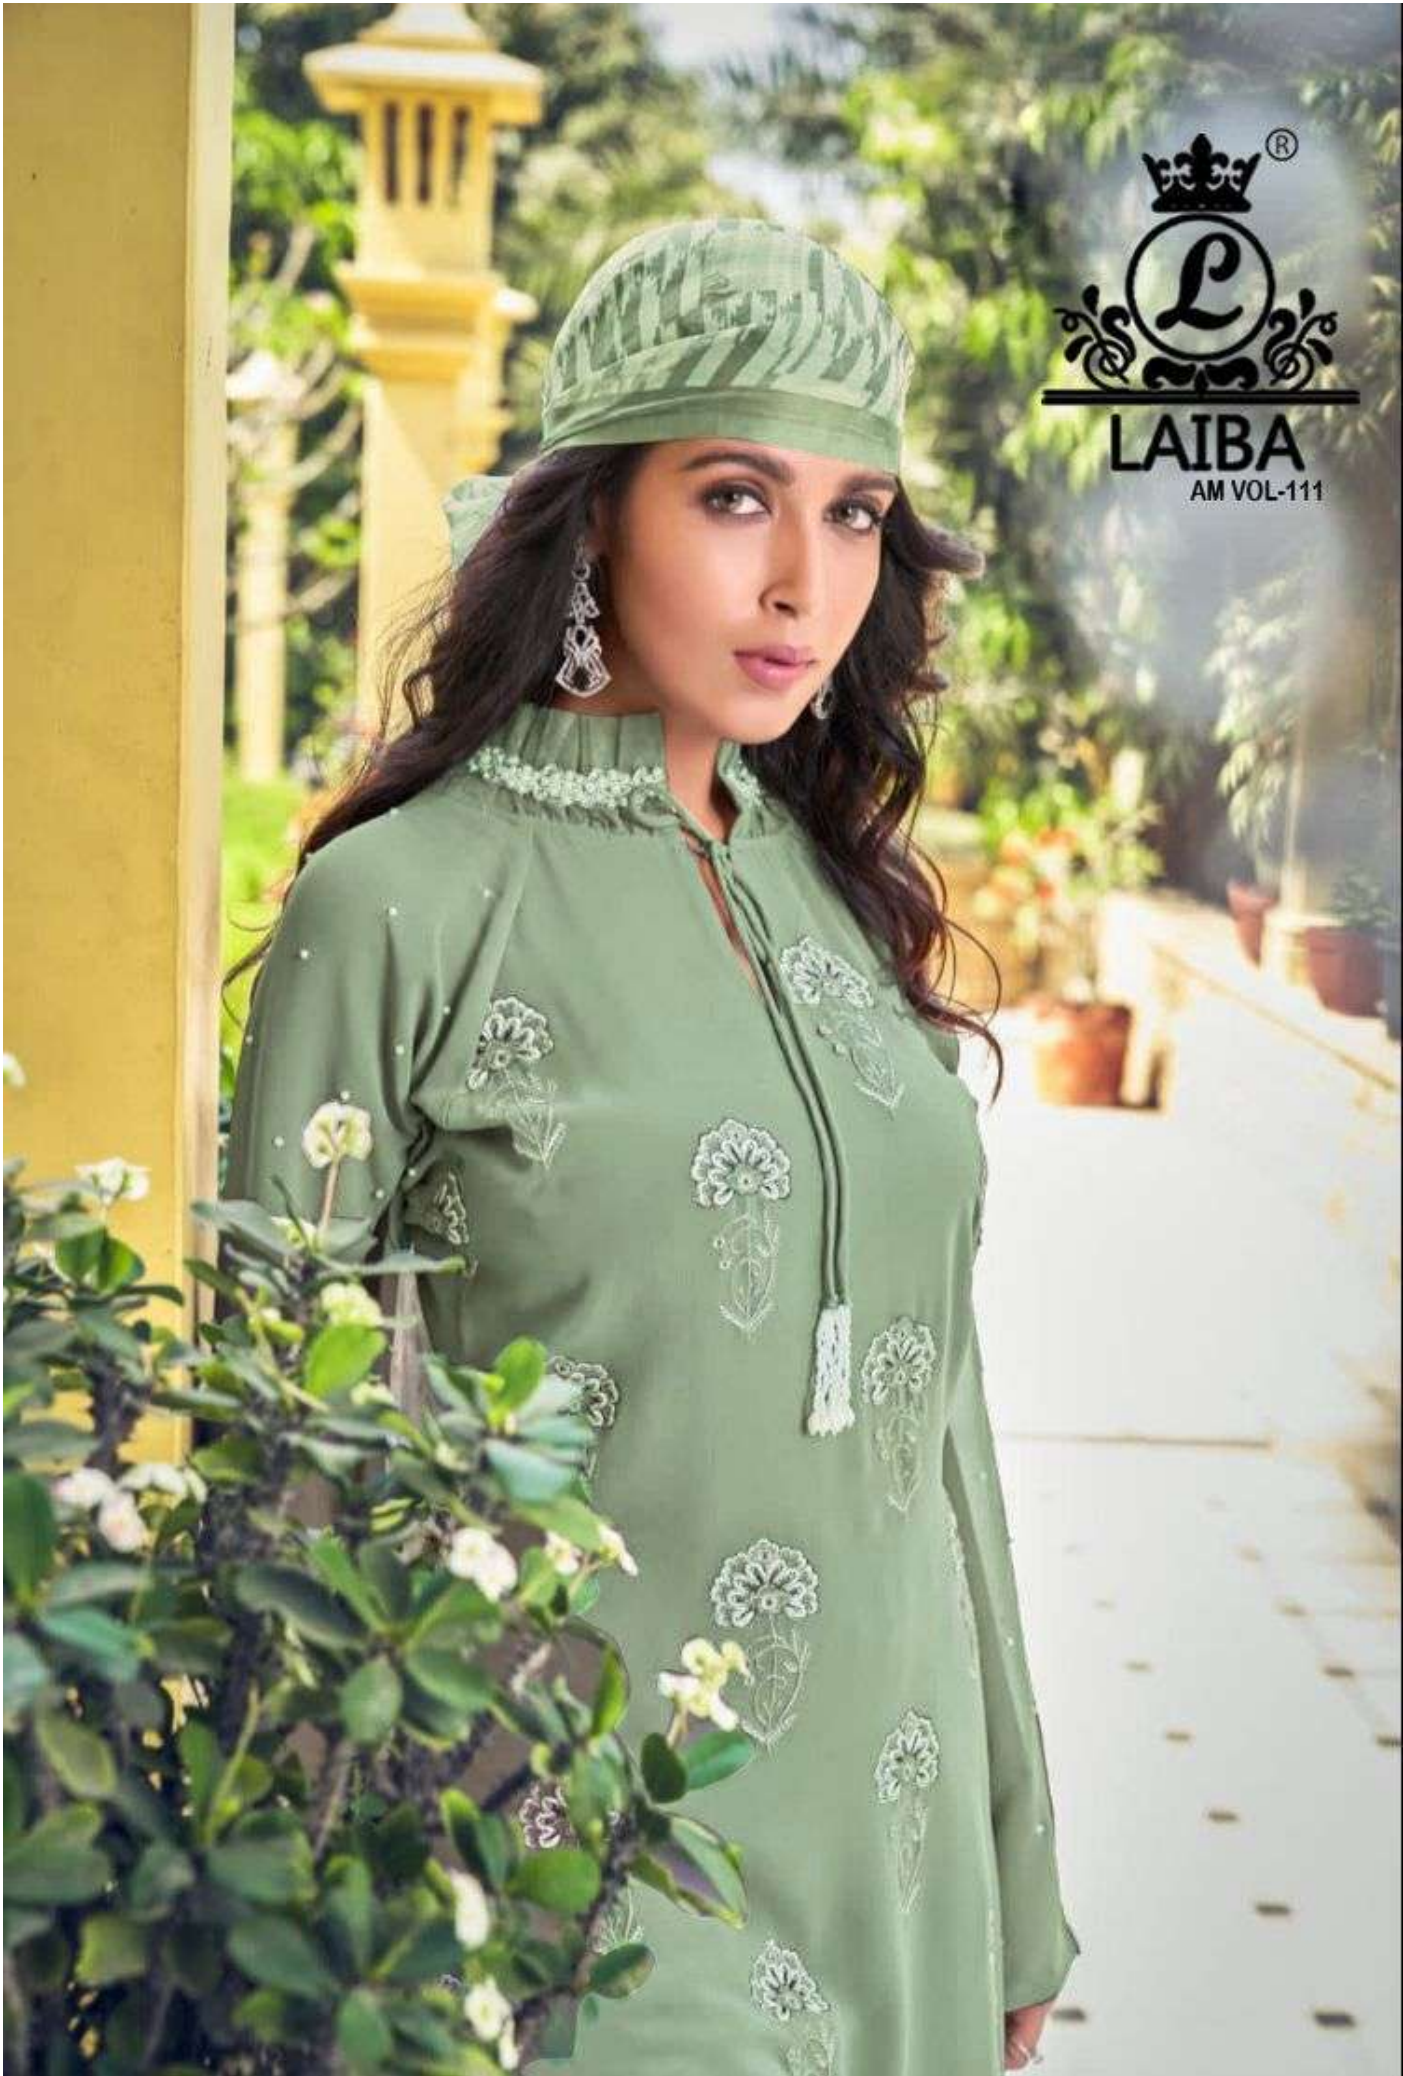

LAIBA
AM VOL-111

LAIBA
AM VOL-111

LAIBA
AM VOL-111

LAIBA
AM VOL-111

LAIBA
AM VOL-111

[®]
LAIBA
AM VOL-111

LAIBA
AM VOL-111

LAIBA
AM VOL-111

LAIBA
AM VOL-111

FABRICS DETAILS

TOP:-PURE GEORGETTE

BOTTOM:-PURE COTTON SARTIN STREACHABLE

SIZE:-XL

CARE INSTRUCTIONS

DRY CLEAN RECOMMENDED
DO NOT USE ANY TYPE OF BLEACH OR STAIN REMOVING CHEMICALS
WASH & SOAK COLORED & WHITE FABRICS SEPARATELY
DO NOT OVER EXPOSE DAMP FABRIC TO STRONG SUNLIGHT
IRON AT MODERATE TEMPERATURE