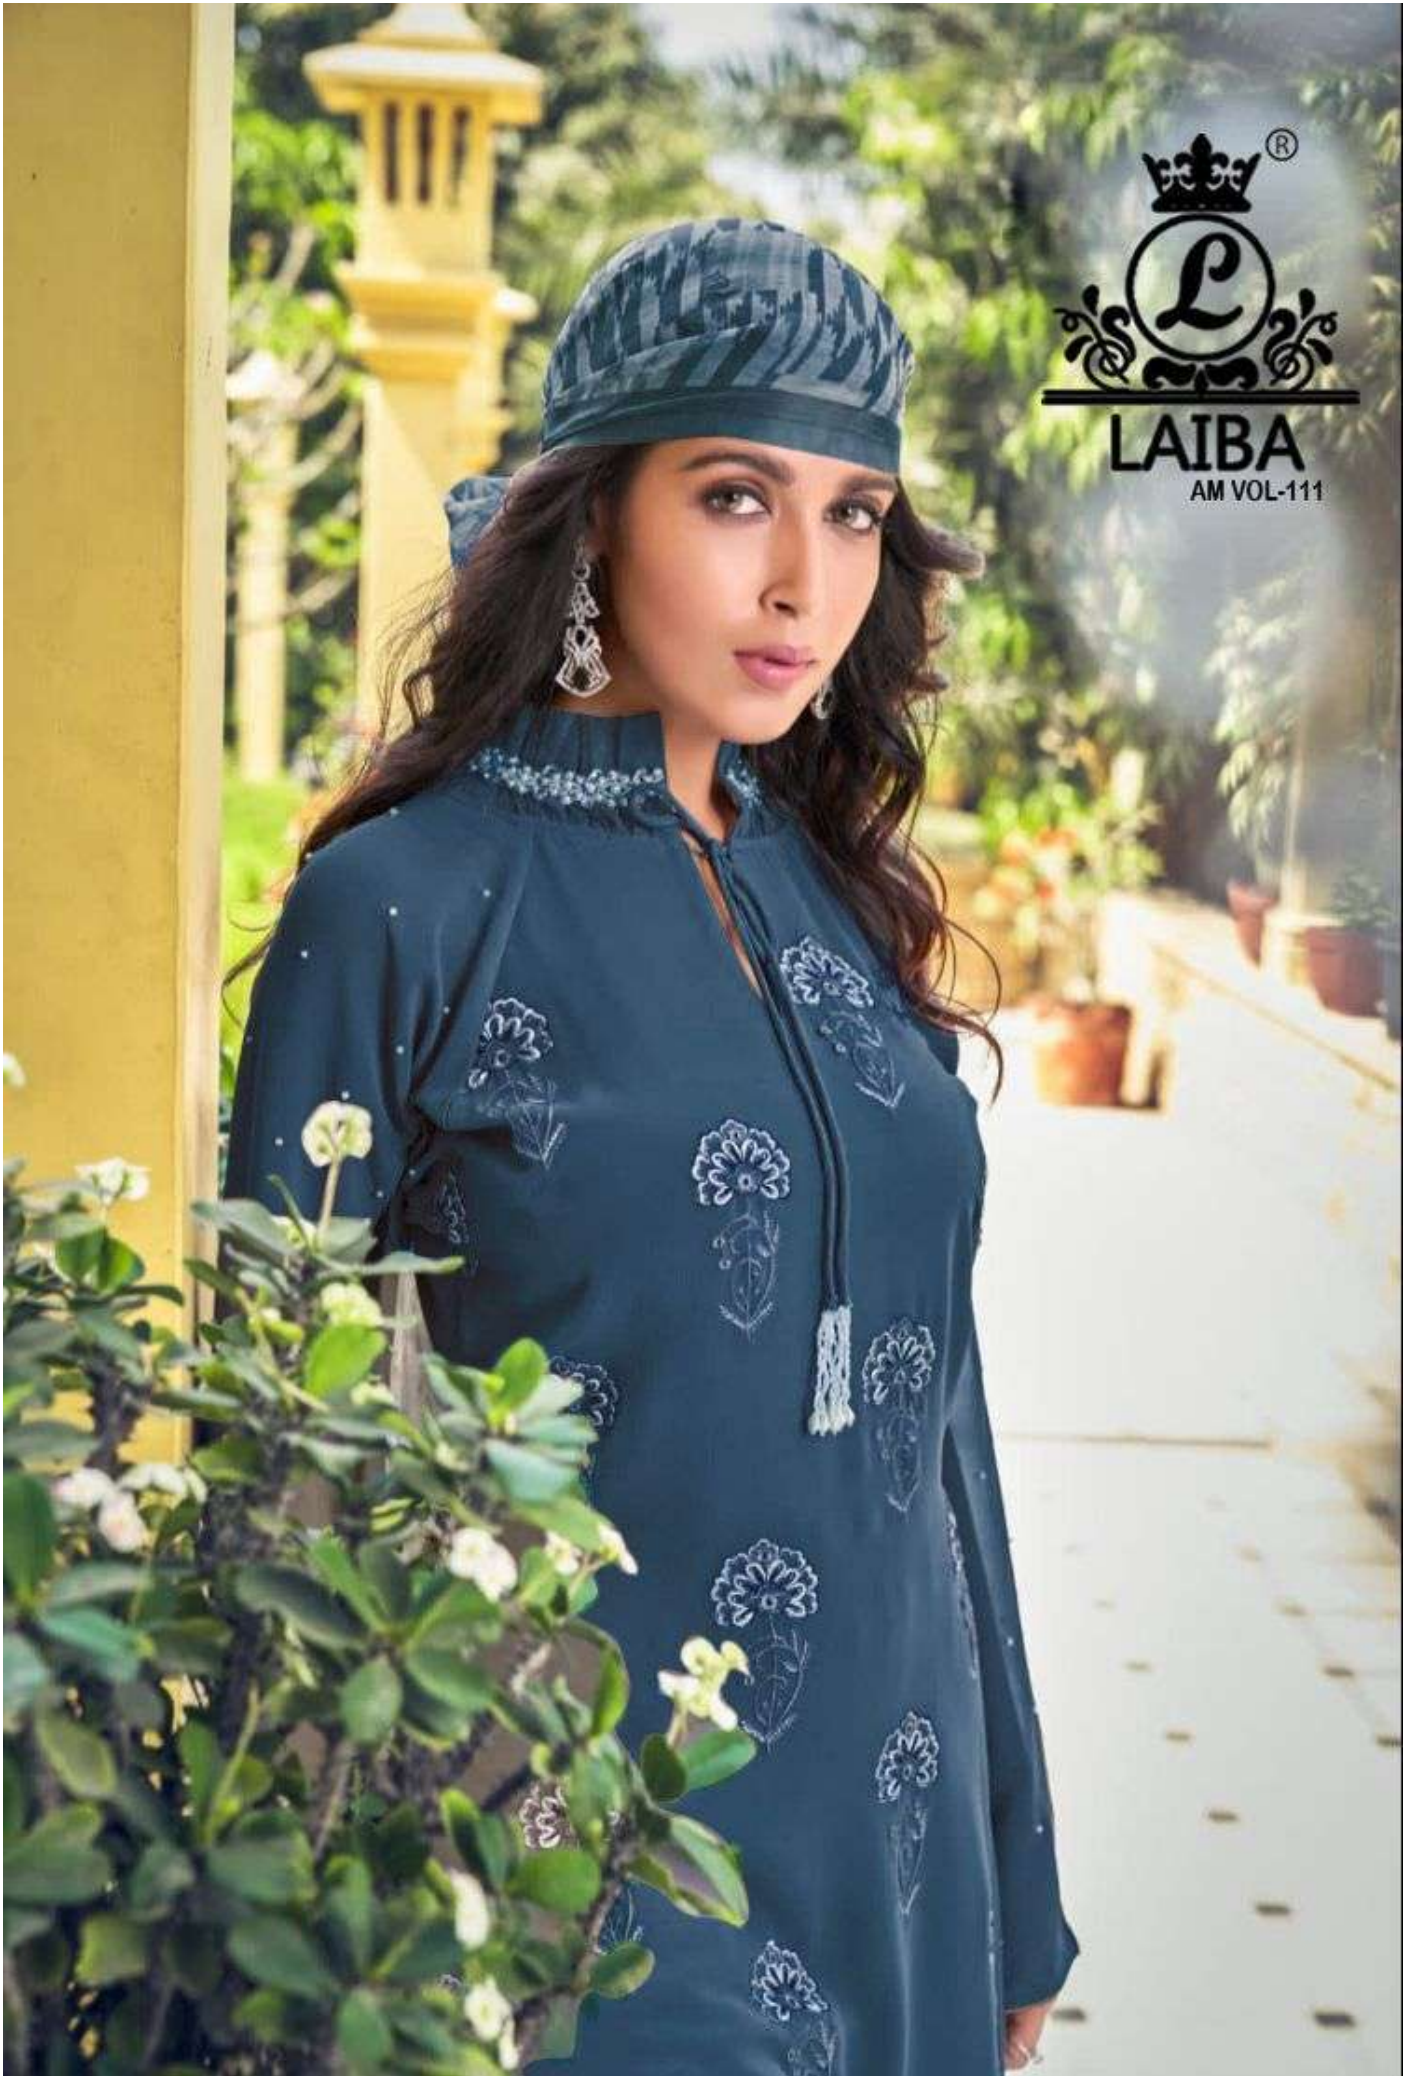

**LAIBA**

AM VOL-111

  
**LAIBA**  
AM VOL-111

**LAIBA**  
AM VOL-111

  
**LAIBA**  
AM VOL-111

  
**LAIBA**  
AM VOL-111

  
**LAIBA**  
AM VOL-111

  
**LAIBA**  
AM VOL-111

  
**LAIBA**  
AM VOL-111

**LAIBA**  
AM VOL-111

**FABRICS DETAILS**

TOP:-PURE GEORGETTE

BOTTOM:-PURE COTTON SARTIN STREACHABLE

SIZE:-XL

**CARE INSTRUCTIONS**

DRY CLEAN RECOMMENDED  
DO NOT USE ANY TYPE OF BLEACH OR STAIN REMOVING CHEMICALS  
WASH & SOAK COLORED & WHITE FABRICS SEPARATELY  
DO NOT OVER EXPOSE DAMP FABRIC TO STRONG SUNLIGHT  
IRON AT MODERATE TEMPERATURE