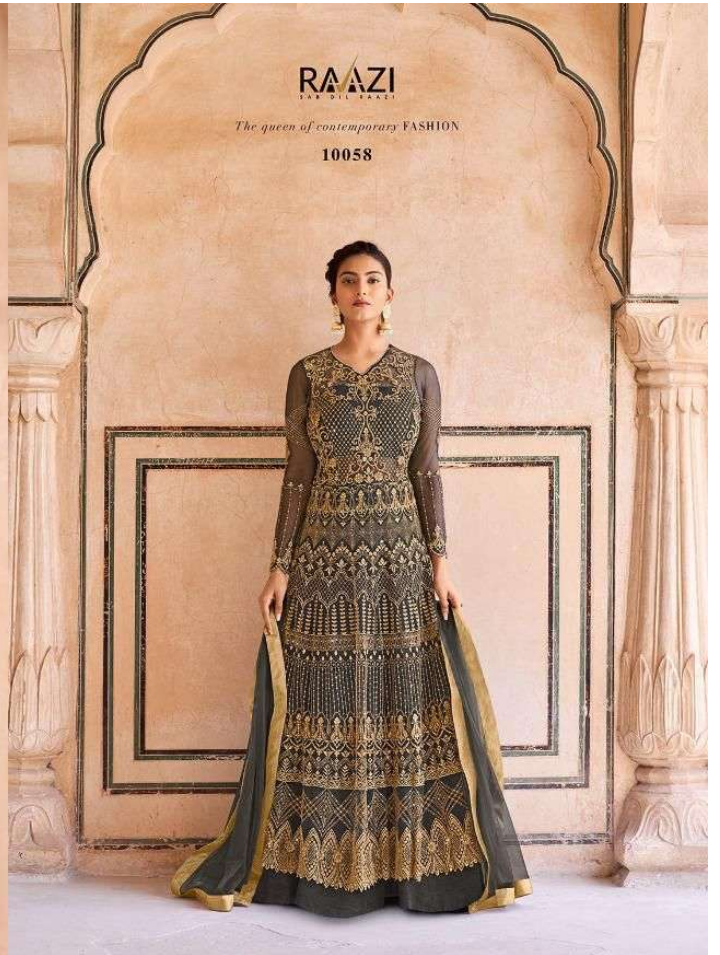

RAAZI  
SAB DIL RAAZI

AHALYA

A Product by Rama fashions

A large, vertical, light-brown textured panel, possibly representing a book cover or a decorative wall. It features a decorative border with a scalloped top edge and a central rectangular frame. The overall aesthetic is traditional and elegant.

*A blend of colors that highlight  
every corner of the attractive designs that in*  
TURN ADORN YOU WITH VAST BEAUTY.