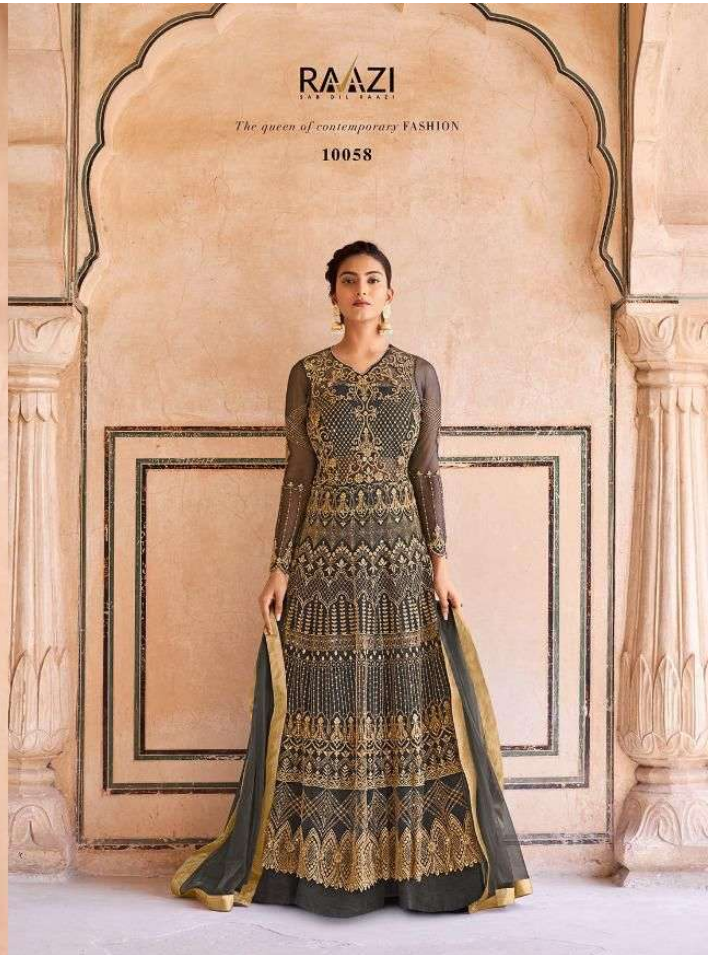

RAAZI
SAB DIL RAAZI

AHALYA

A Product by Rama fashions

RAAZI

The queen of contemporary FASHION

10058

A decorative page with a large, ornate archway at the top. The archway is filled with a light, textured pattern. Below the archway, there is a smaller rectangular frame. The page has a warm, aged, light brown color.