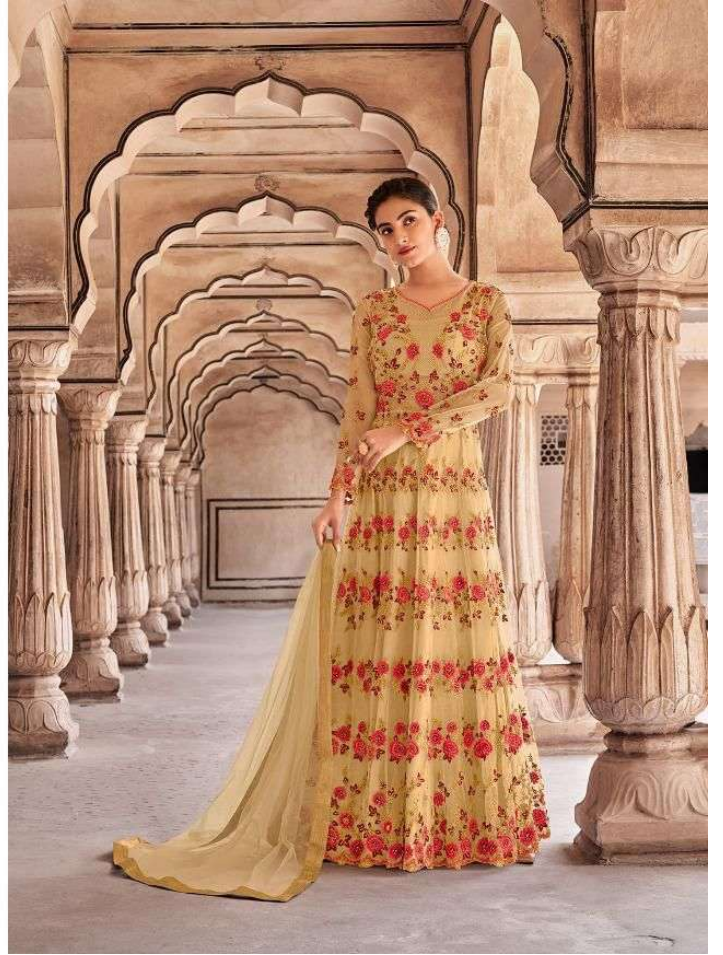

RAAZI
BY THE RAZI

Beauty begins the MOVEMENT TO DECIDE to me yourself.

10061