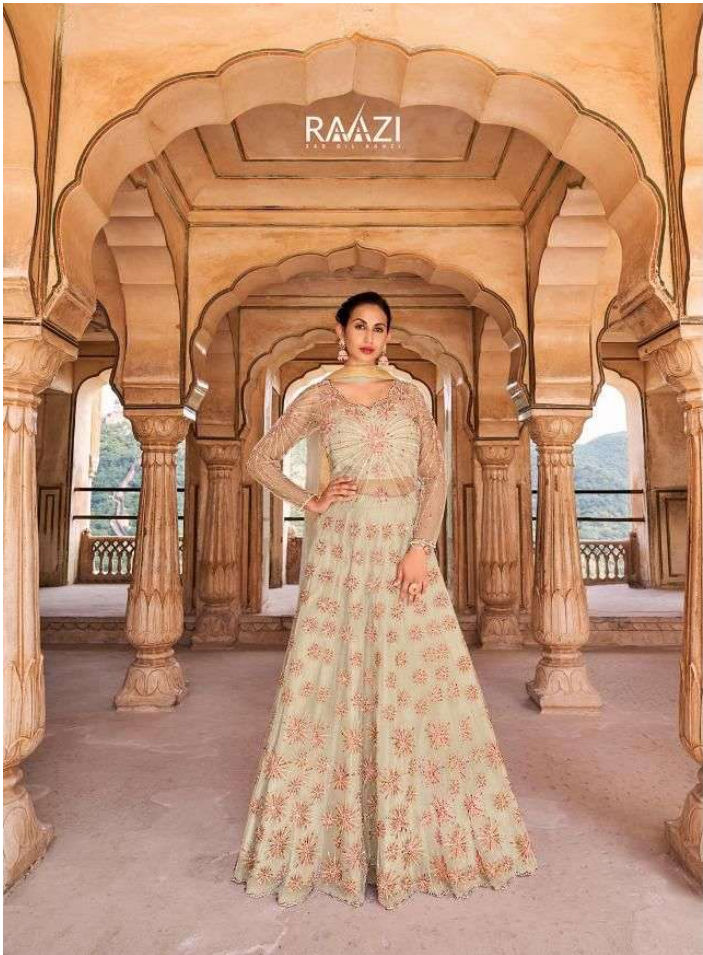

RAAZI
SAB DIL RAAZI

AHALYA

A Product by Rama fashions

RAAZI

The queen of contemporary FASHION

10058

A decorative page with a large, ornate archway at the top. The archway is filled with a light, textured pattern. Below the archway, there is a smaller rectangular frame. The page has a warm, aged, light brown color.

*A blend of colors that highlight
every corner of the attractive designs that in*
TURN ADORN YOU WITH VAST BEAUTY.

AHALYA

10059

Fashion design gives you AN OPPORTUNITY EXPRESS how you feel.

RAAZI
NEW DILLI COLLECTION