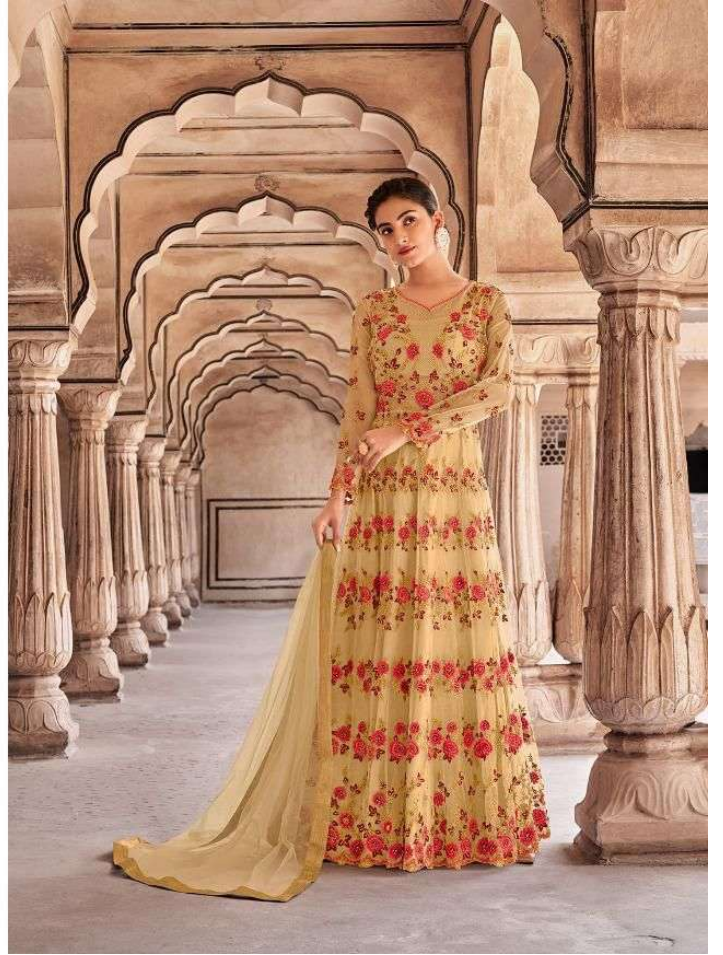

RAAZI  
SAB DIL RAAZI

AHALYA

A Product by Rama fashions

A large, vertical, light-brown textured panel, possibly representing a book cover or a decorative wall. It features a decorative border with a scalloped top edge and a central rectangular frame. The overall aesthetic is traditional and elegant.

10061

10060

*Step out in style THIS SEASON*

10058

10059

10060

10061

AHALYA