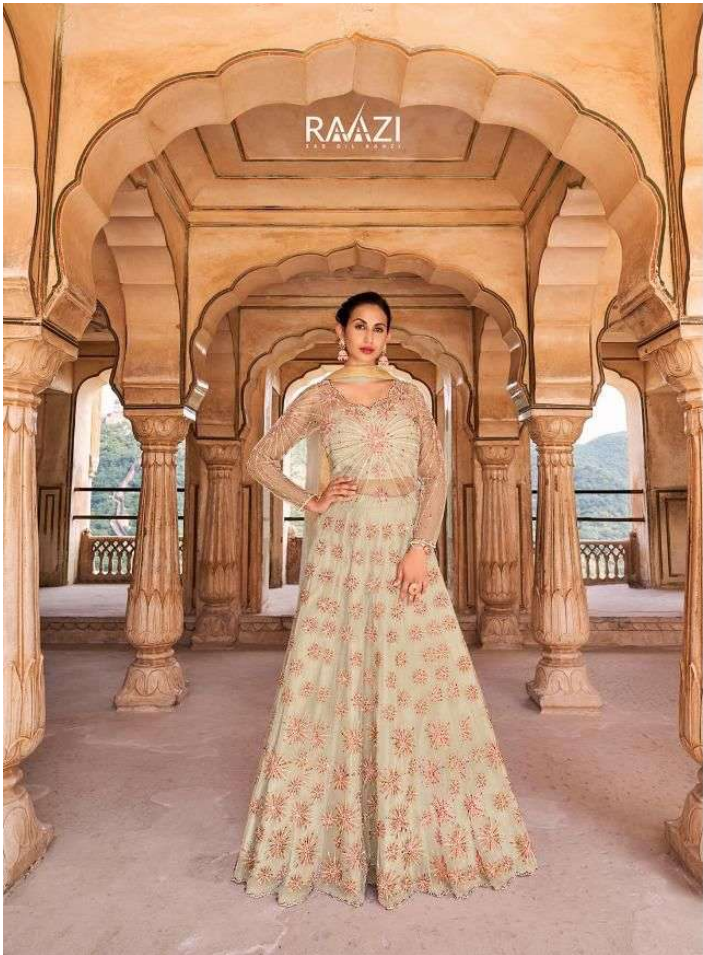

10059

Fashion design gives you AN OPPORTUNITY EXPRESS how you feel.