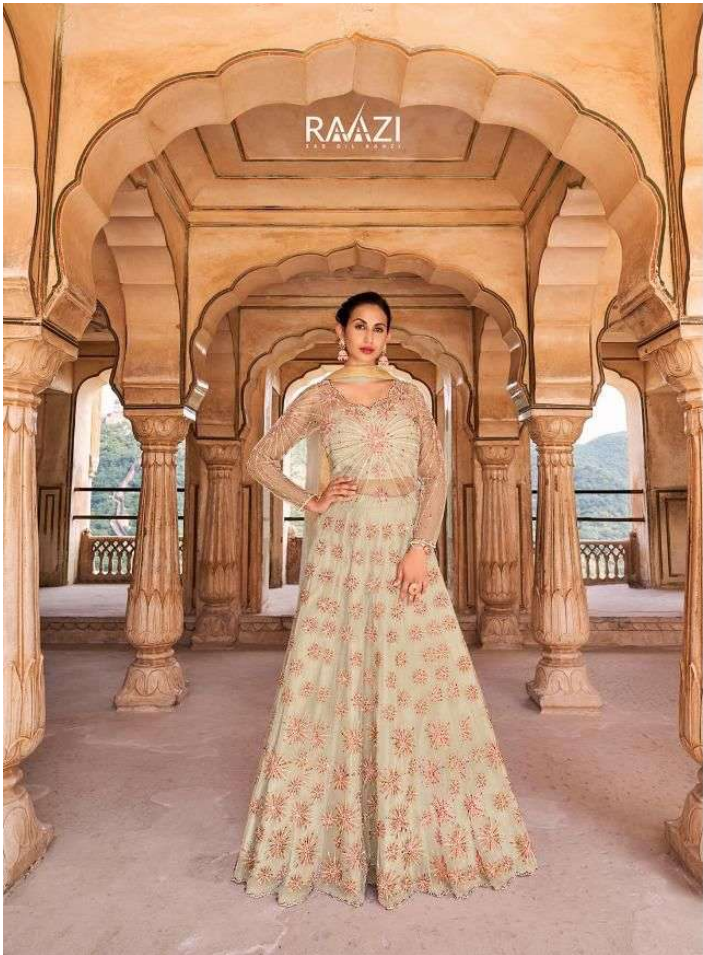

RAAZI
SAB DIL RAAZI

AHALYA

A Product by Rama fashions

A large, vertical, light brown background with a decorative border. The border is a dark, ornate line with a scalloped top edge. In the center, there is a large, light-colored archway. Below the archway, there is text and a smaller rectangular frame.

*A blend of colors that highlight
every corner of the attractive designs that in*

TURN ADORN YOU WITH VAST BEAUTY.

AHALYA

10059

Fashion design gives you AN OPPORTUNITY EXPRESS how you feel.

RAAZI
NEW DISEIGN

10058

FASHION UPDATES-STYLE *buzz*, *fresh picks* and *shop talk*

RAAZI
BY RAJESH KUMAR

Beauty begins the MOVEMENT TO DECIDE to me yourself.

10061

10060

Step out in style THIS SEASON

10058