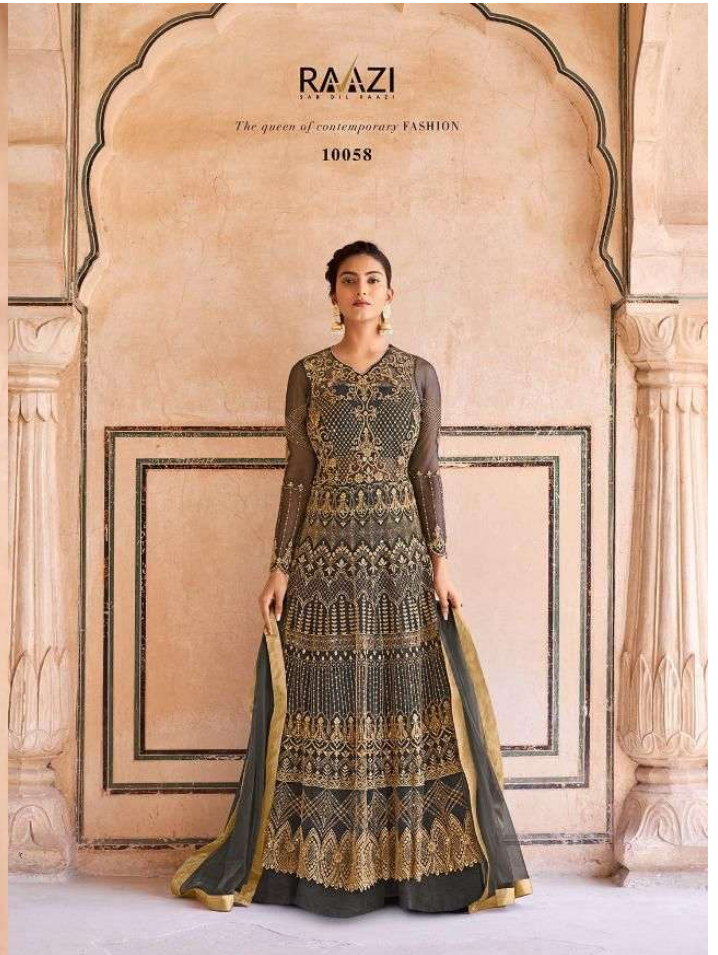

RAAZI
SAB DIL RAAZI

AHALYA

A Product by Rama fashions

A large, vertical, light brown background with a decorative border. The border is a dark, ornate line with a scalloped top edge. In the center, there is a large, light-colored archway. Below the archway, there is text and a smaller rectangular frame.