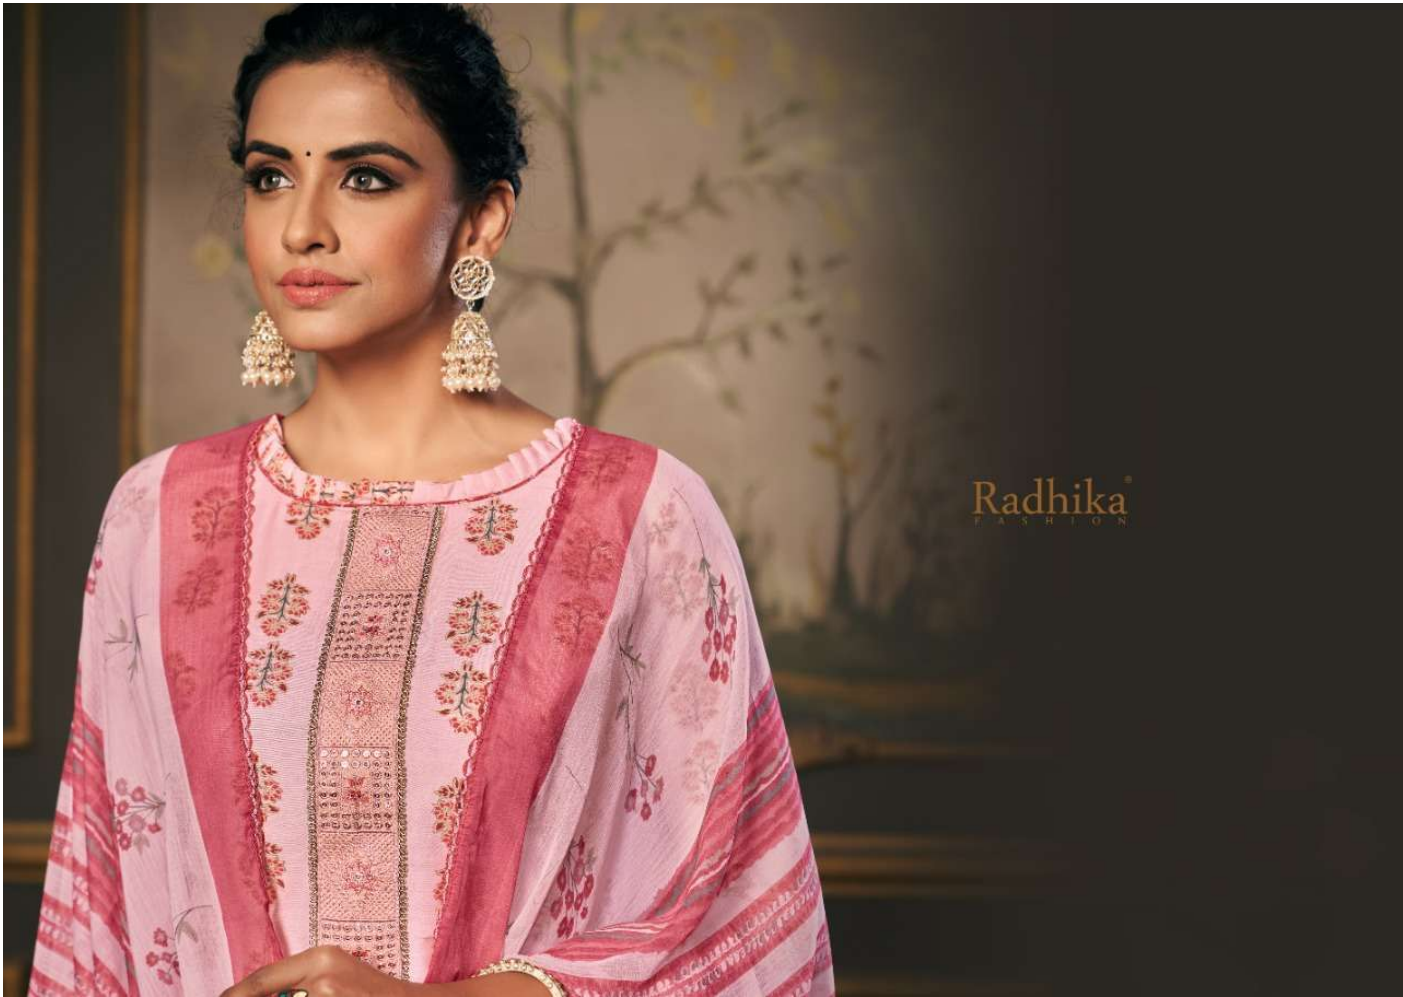

TOP -> PURE MASLIN PRINT WITH FOIL & EMBROIDERY WORK (2.90 MTR.APP)
DUPATTA -> POLYNAZNIN PRINT WITH ARCA LACE (2.25 MTR.APP)
BOTTOM -> MASLIN PRINT (3.00 MTR.APP)

Radhika

* 14001 *

Radhika

* 14002 *

14001