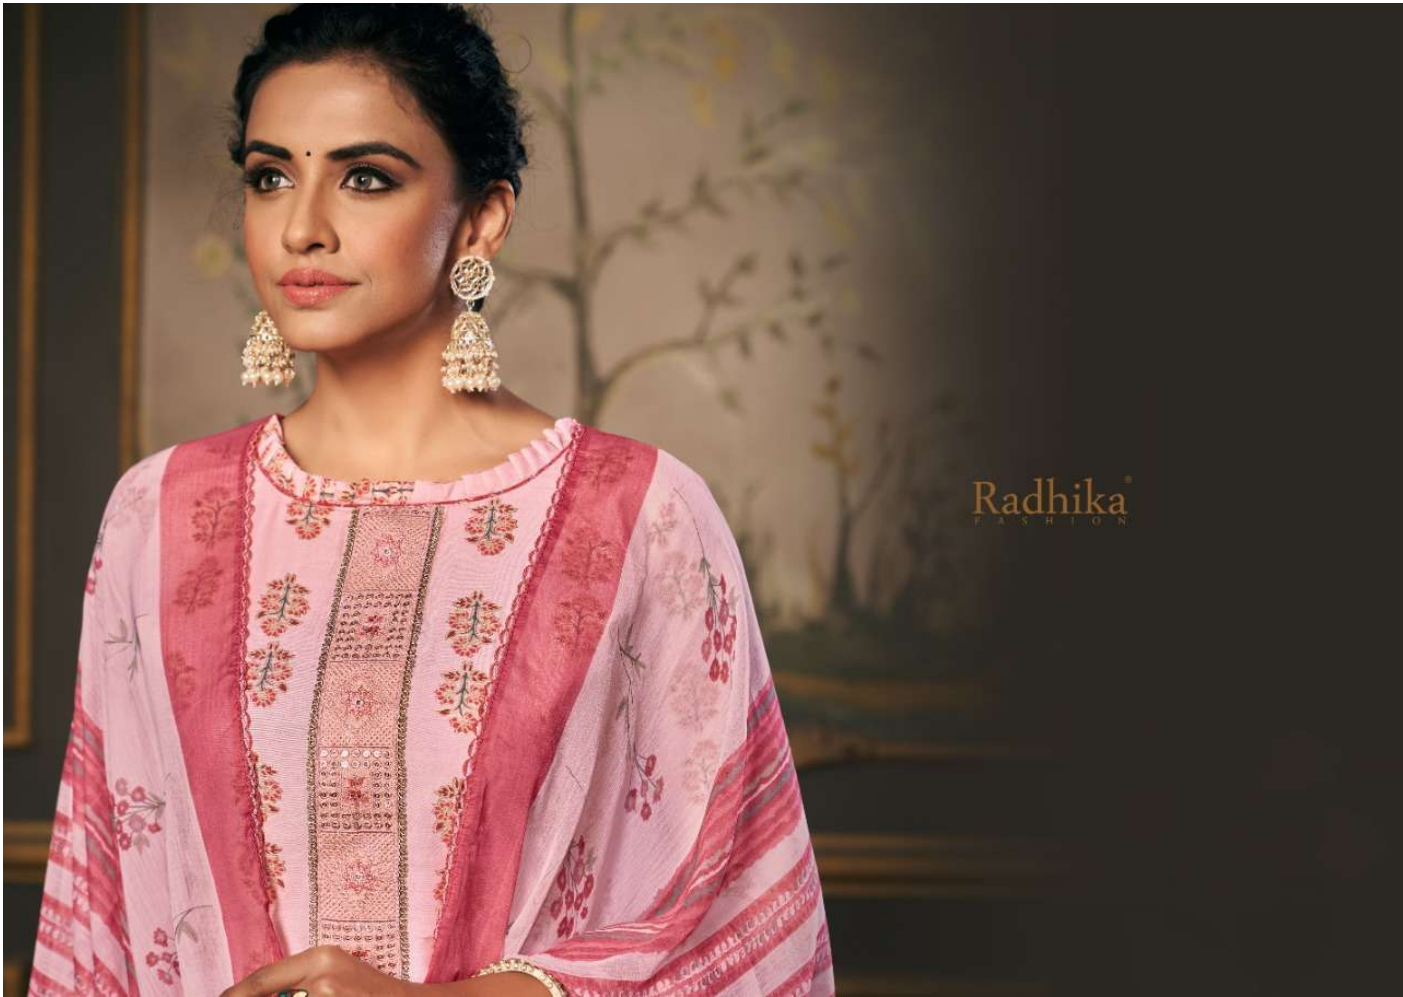

TOP -> PURE MASLIN PRINT WITH FOIL & EMBROIDERY WORK (2.90 MTR.APP)
DUPATTA -> POLYNAZLIN PRINT WITH ARCA LACE (2.25 MTR.APP)
BOTTOM -> MASLIN PRINT (3.00 MTR.APP)

Radhika

* 14001 *

* 14002 *

14001

14002

14003