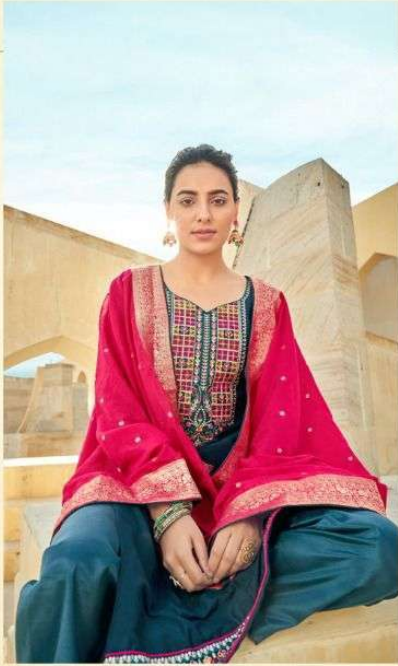

TRADITIONAL WOMEN
D.No.3201