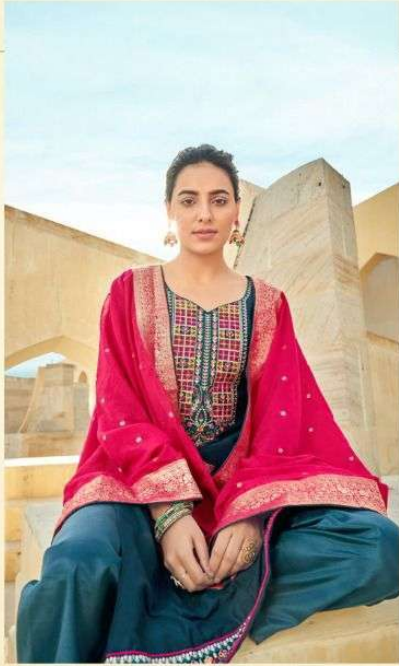

TRADITIONAL WOMEN
D.No.3201