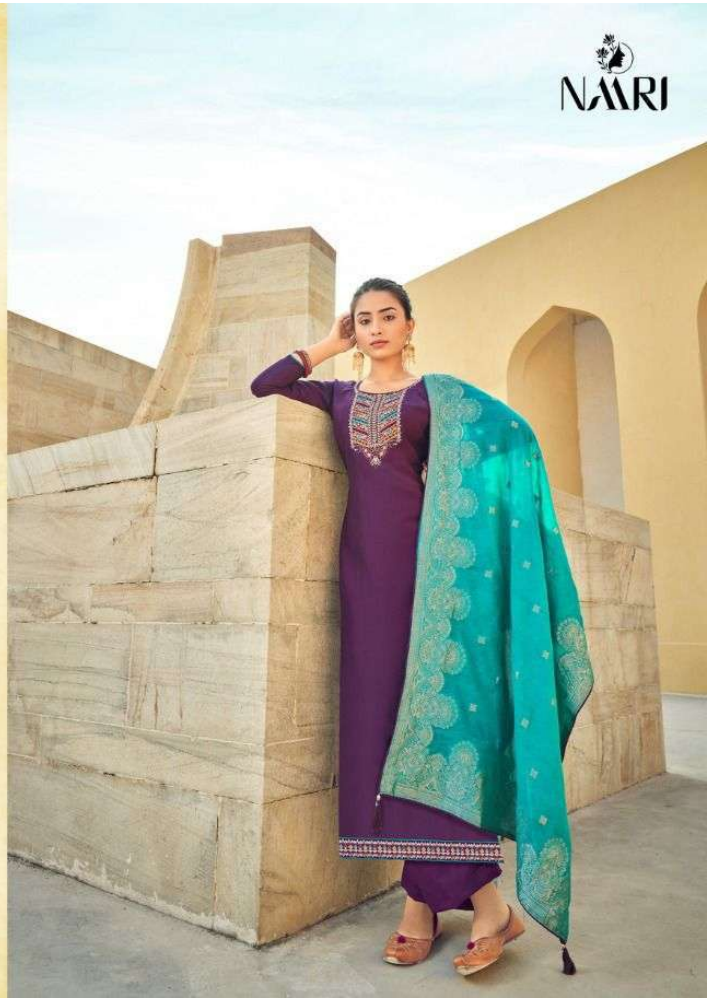

FRESH FASHION

D.No.3206

NARI