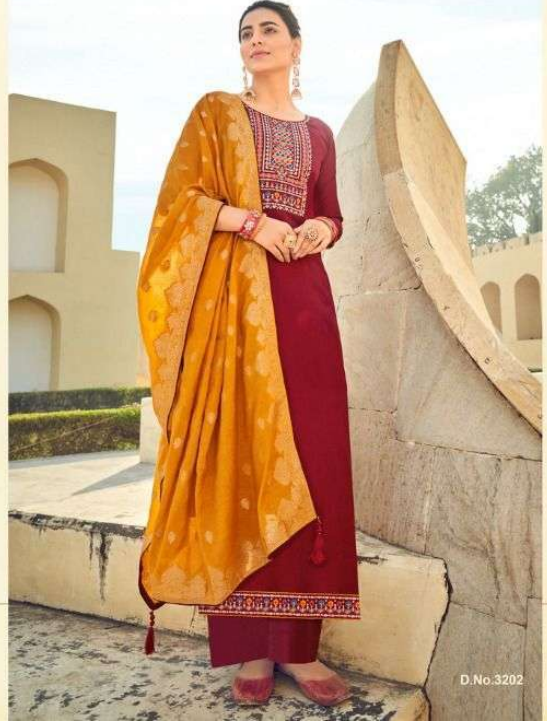

MAGICAL MYSTERY