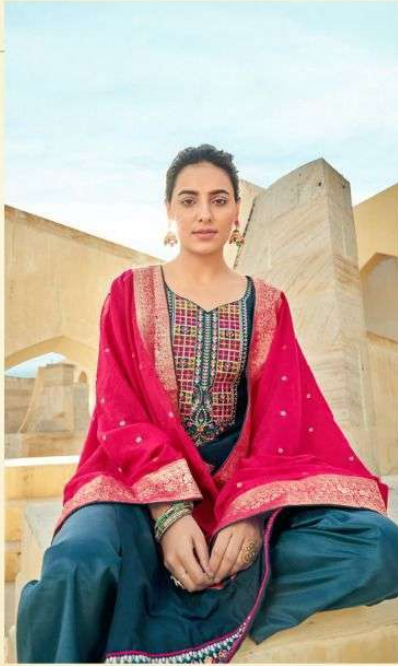

TRADITIONAL WOMEN
D.No.3201