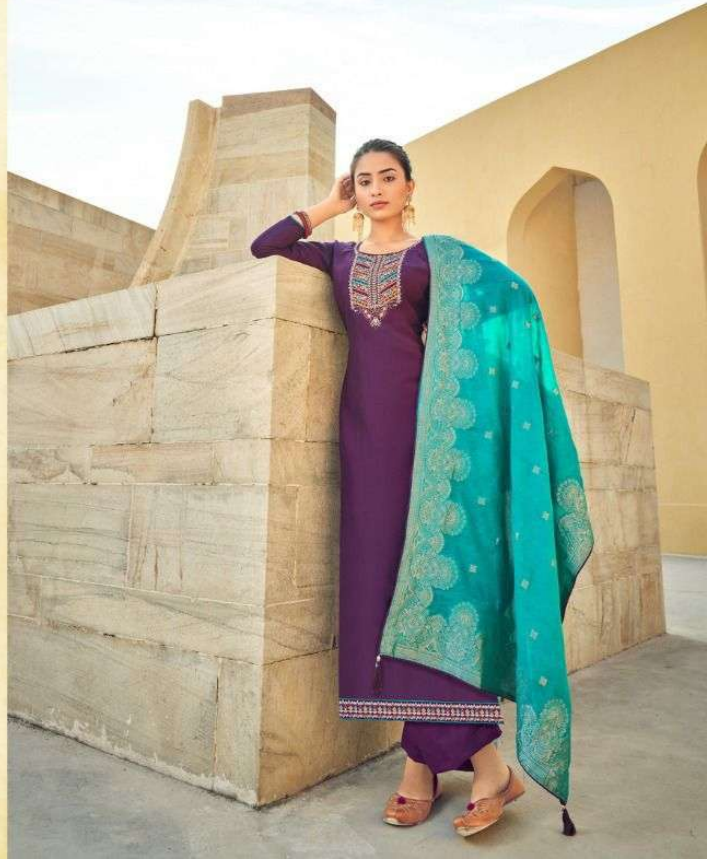

FRESH FASHION

D.No.3206

NARI