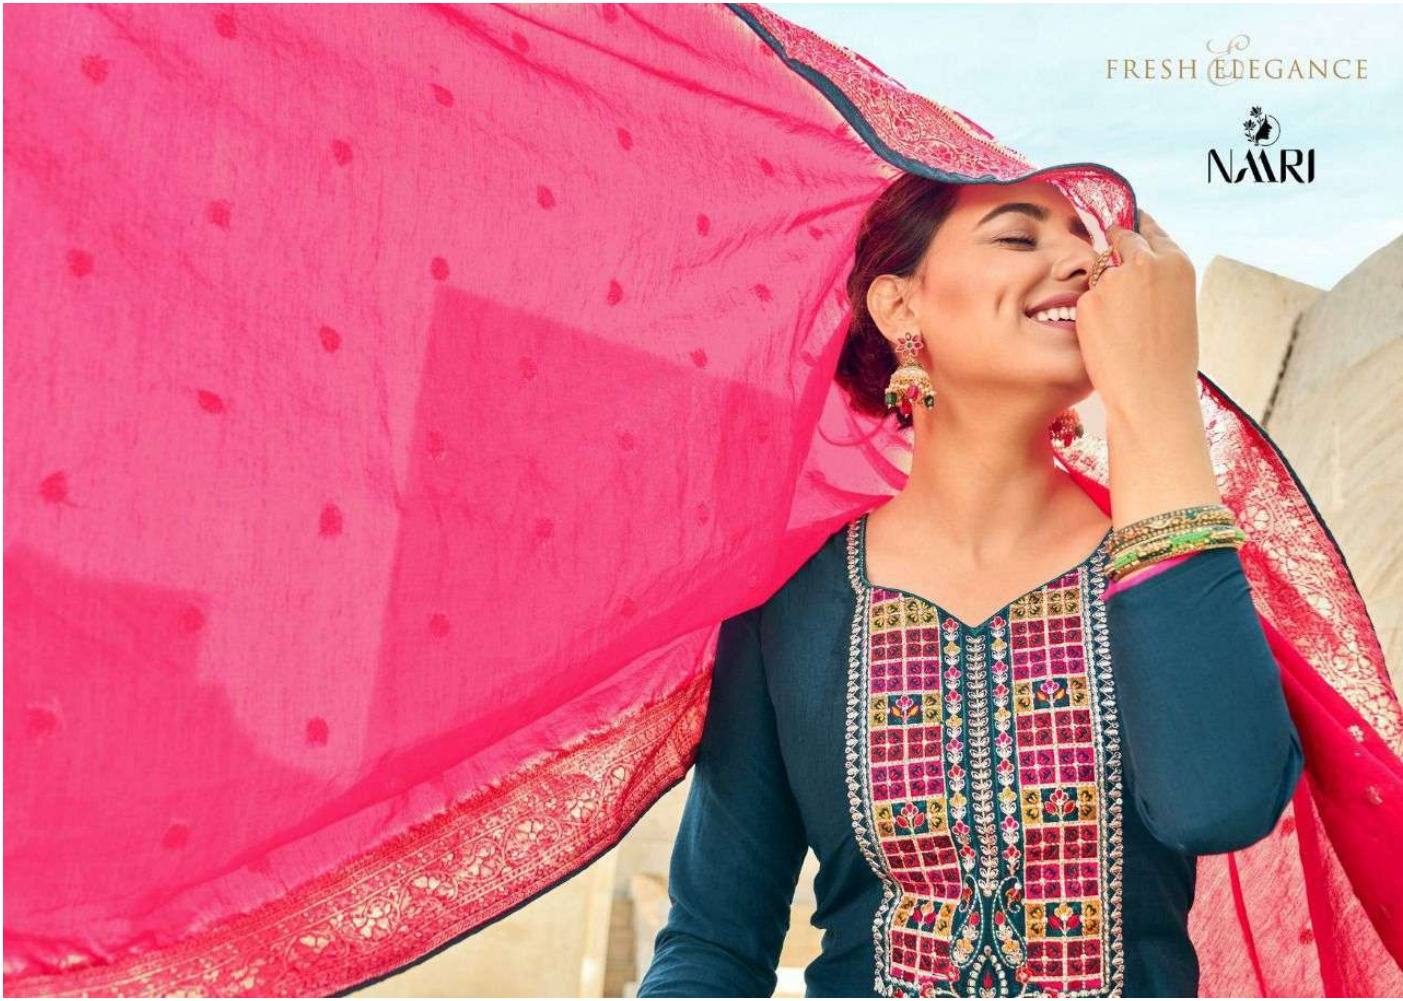

FRESH ELEGANCE

NARI