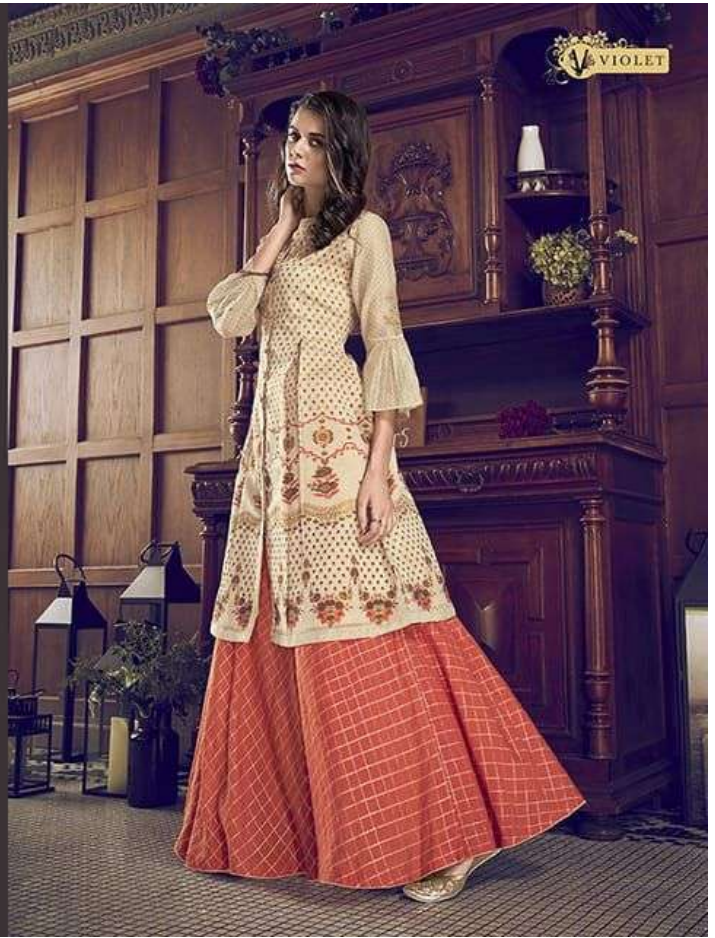

VIOLET

5005

5009

5007

5008

5004

5005

5006

5011

5012

D.NO	TOP	INNER	BOTTOM	DUPATTA	RATE
5001	TUSSER SILK	-	ATG SILK	COTTON JAQUARD	2155
				HAND SPRAY PRINT	
5002	PURE ART SILK	COTTON	-	COTTON	1860
5003	PURE ART SILK	RUSSIAN SILK	RUSSIAN SILK	COTTON	1790
5004	PURE ART SILK	COTTON	-	COTTON	1790
5005	TUSSER SILK		ATG SILK	COTTON JAQUARD	1980
				HAND SPRAY PRINT	
5006	PURE ART SILK	MADURAI SILK	MADURAI SILK	COTTON	1790
5007	PURE ART SILK	COTTON	PURE CHECKS	COTTON	2155
5008	TUSSER SILK	-	ATG SILK	BLUE CHERRY	2090
				DIGITAL PRINT	
5009	PURE ART SILK	PURE CHECKS + GOLI	-	COTTON	2090
5010	PURE ART SILK	TWO TONE SILK	TWO TONE SILK	COTTON	1860
5011	PURE ART SILK	COTTON	COTTON	COTTON	1980
5012	PURE ART SILK	RUSSIAN SILK	RUSSIAN SILK	COTTON	1860