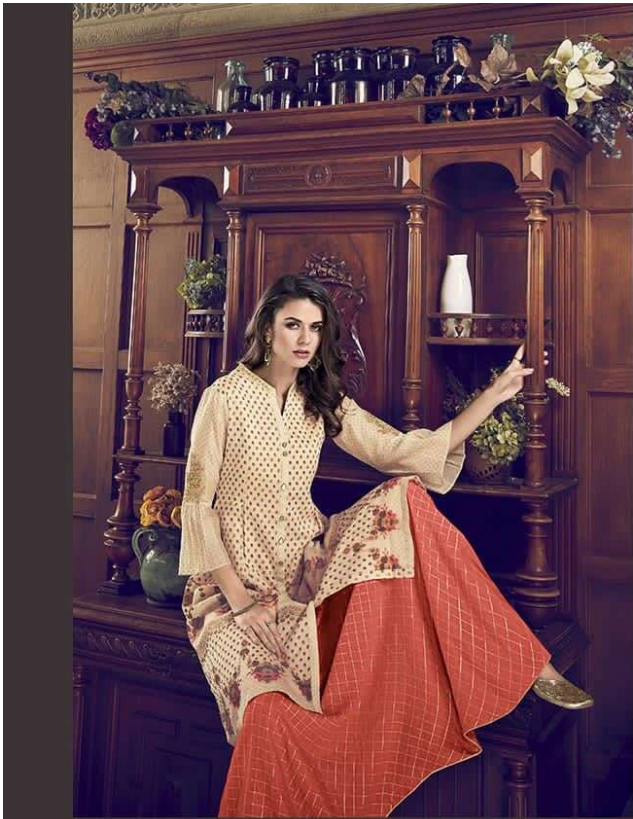

VIOLET

5005

5009

5007

5008

5004

5005

5006

5011

5012

D.NO	TOP	INNER	BOTTOM	DUPATTA	RATE
5001	TUSSER SILK	-	ATG SILK	COTTON JAQUARD	2155
				HAND SPRAY PRINT	
5002	PURE ART SILK	COTTON	-	COTTON	1860
5003	PURE ART SILK	RUSSIAN SILK	RUSSIAN SILK	COTTON	1790
5004	PURE ART SILK	COTTON	-	COTTON	1790
5005	TUSSER SILK		ATG SILK	COTTON JAQUARD	1980
				HAND SPRAY PRINT	
5006	PURE ART SILK	MADURAI SILK	MADURAI SILK	COTTON	1790
5007	PURE ART SILK	COTTON	PURE CHECKS	COTTON	2155
5008	TUSSER SILK	-	ATG SILK	BLUE CHERRY	2090
				DIGITAL PRINT	
5009	PURE ART SILK	PURE CHECKS + GOLI	-	COTTON	2090
5010	PURE ART SILK	TWO TONE SILK	TWO TONE SILK	COTTON	1860
5011	PURE ART SILK	COTTON	COTTON	COTTON	1980
5012	PURE ART SILK	RUSSIAN SILK	RUSSIAN SILK	COTTON	1860