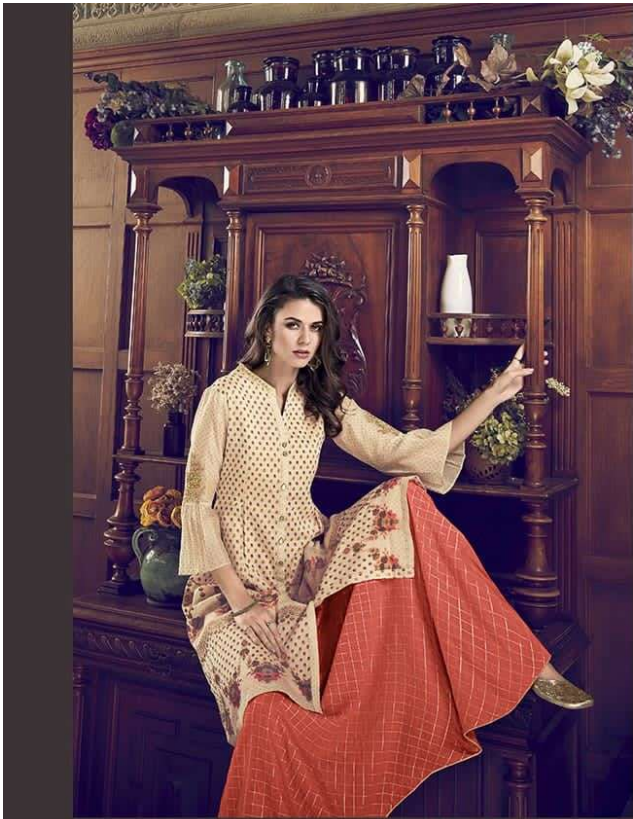

VIOLET

5005

5009

5007

5008

5004

5005

5006

5012

D.NO	TOP	INNER	BOTTOM	DUPATTA	RATE
5001	TUSSER SILK	-	ATG SILK	COTTON JAQUARD	2155
				HAND SPRAY PRINT	
5002	PURE ART SILK	COTTON	-	COTTON	1860
5003	PURE ART SILK	RUSSIAN SILK	RUSSIAN SILK	COTTON	1790
5004	PURE ART SILK	COTTON	-	COTTON	1790
5005	TUSSER SILK		ATG SILK	COTTON JAQUARD	1980
				HAND SPRAY PRINT	
5006	PURE ART SILK	MADURAI SILK	MADURAI SILK	COTTON	1790
5007	PURE ART SILK	COTTON	PURE CHECKS	COTTON	2155
5008	TUSSER SILK	-	ATG SILK	BLUE CHERRY	2090
				DIGITAL PRINT	
5009	PURE ART SILK	PURE CHECKS + GOLI	-	COTTON	2090
5010	PURE ART SILK	TWO TONE SILK	TWO TONE SILK	COTTON	1860
5011	PURE ART SILK	COTTON	COTTON	COTTON	1980
5012	PURE ART SILK	RUSSIAN SILK	RUSSIAN SILK	COTTON	1860