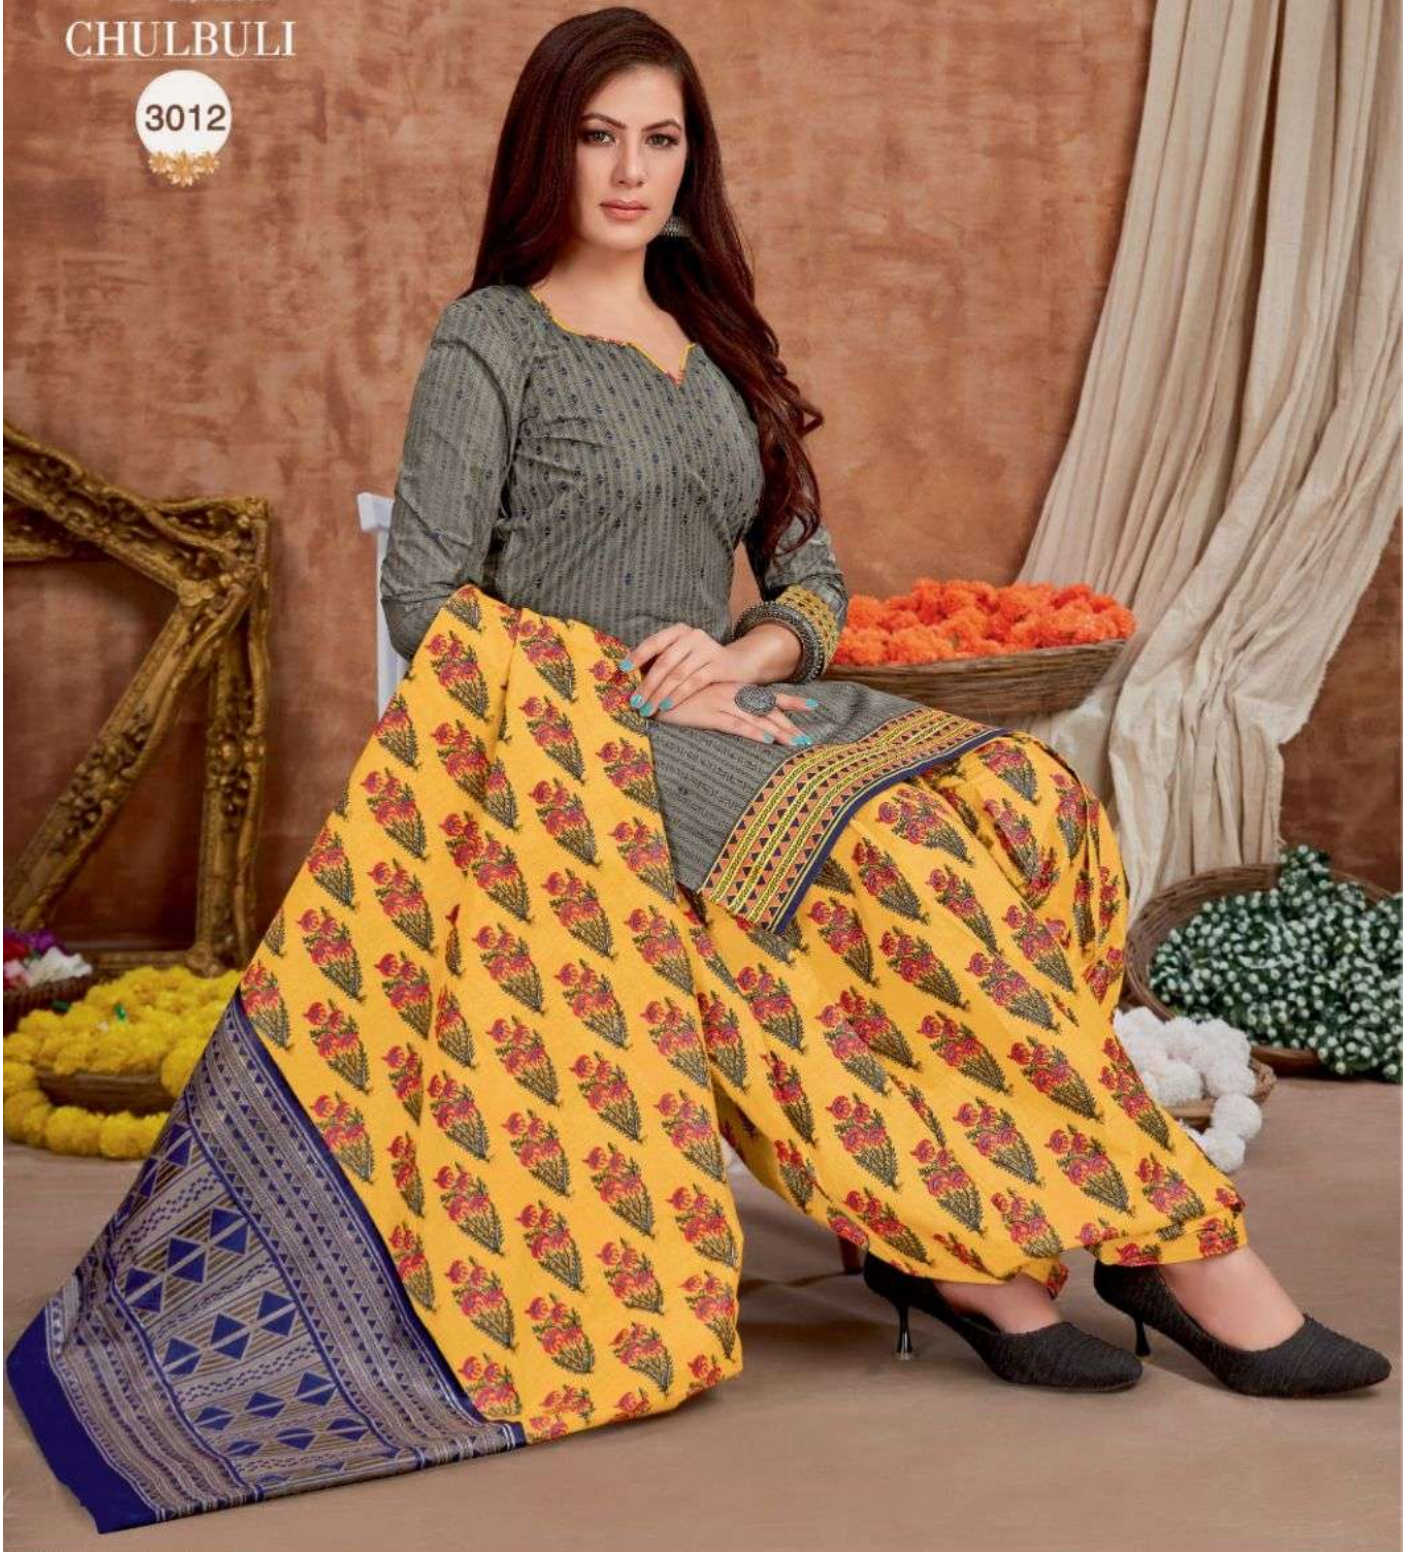

BALAJI™
Cotton
Designer Garment Suits
CHULBULI

3012