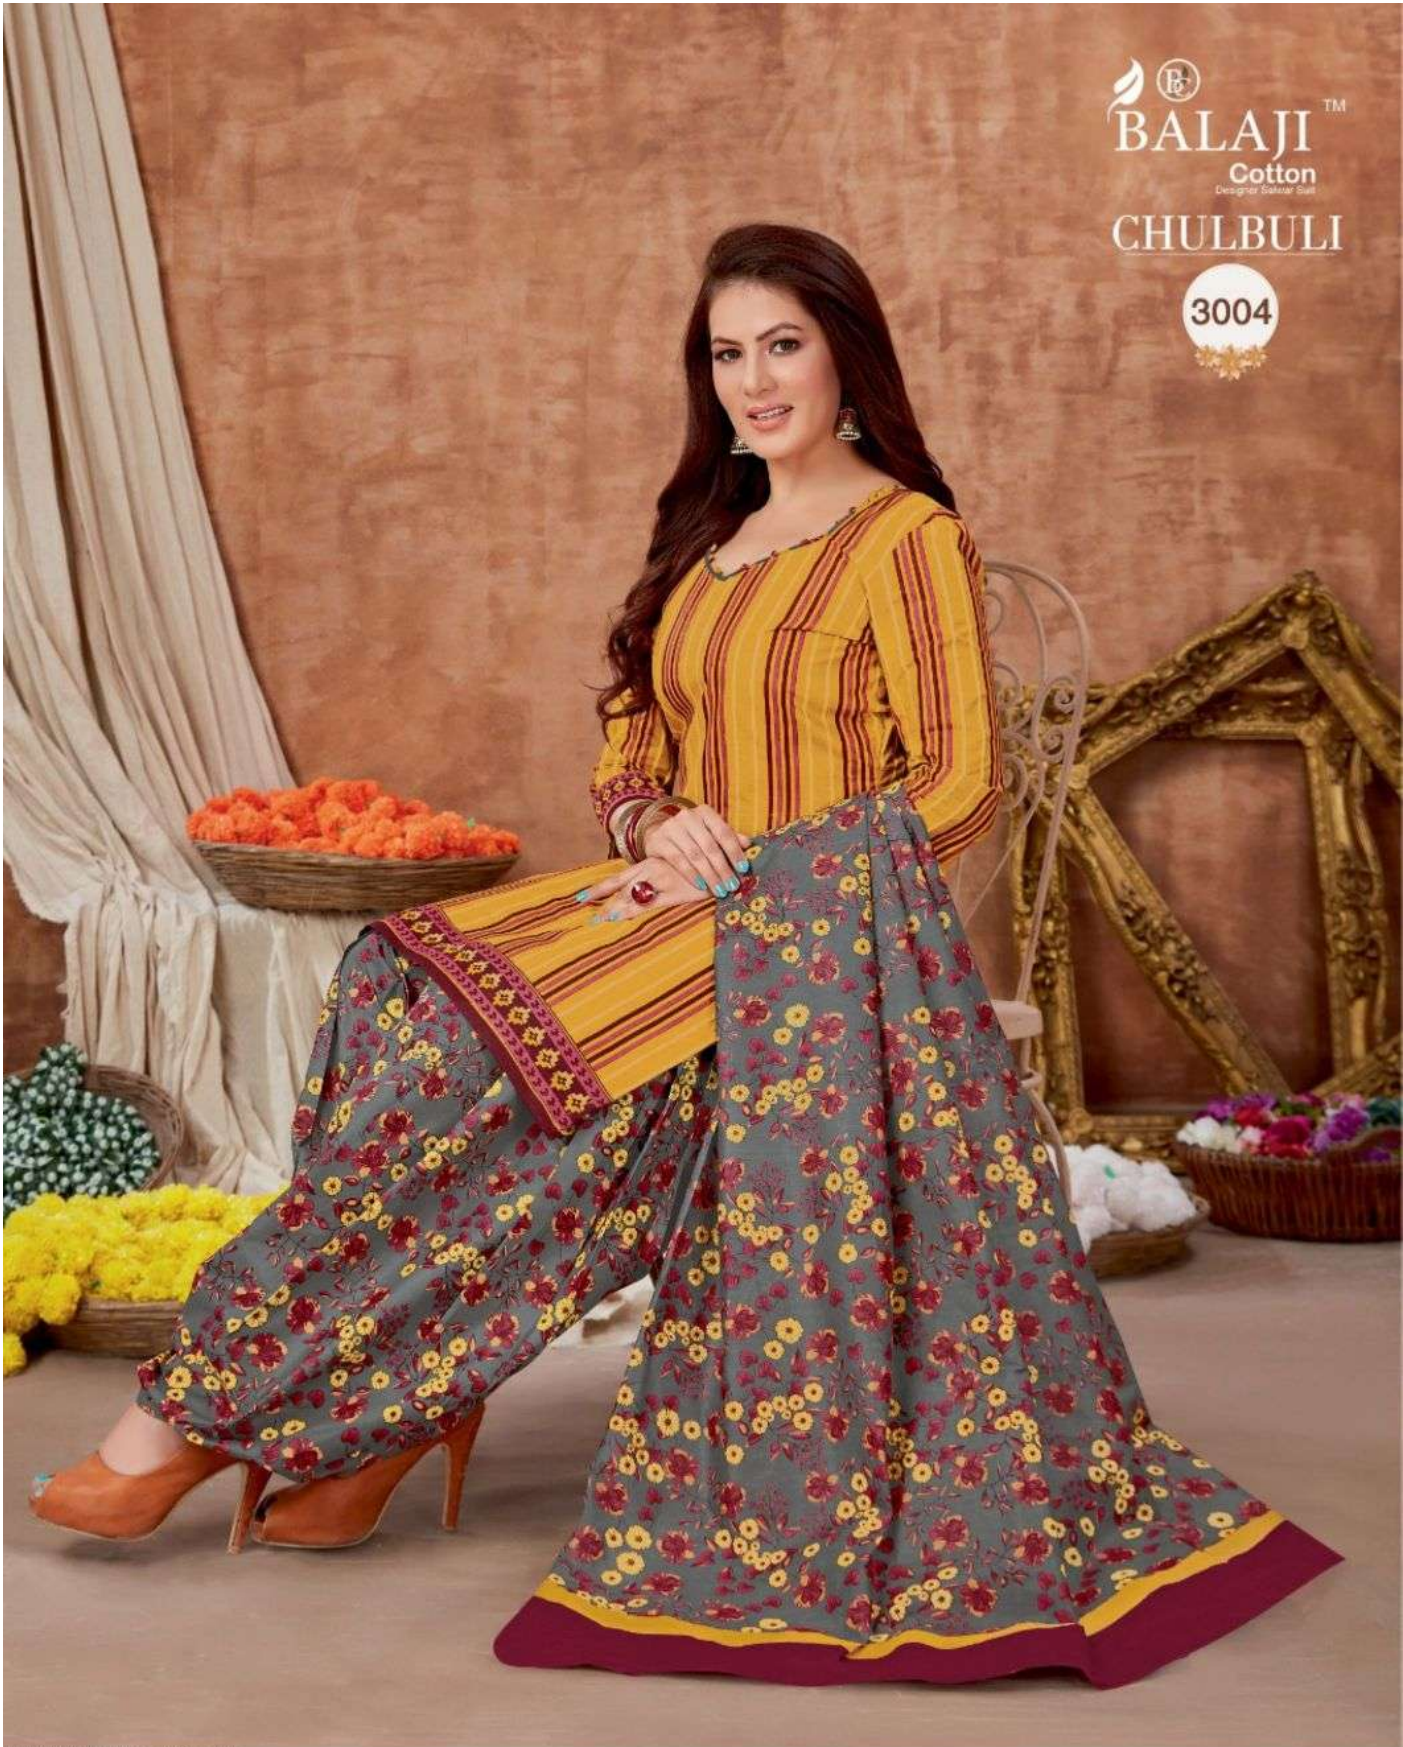

BALAJI™
Cotton
Designer Ethnic Wear
CHULBULI

3004