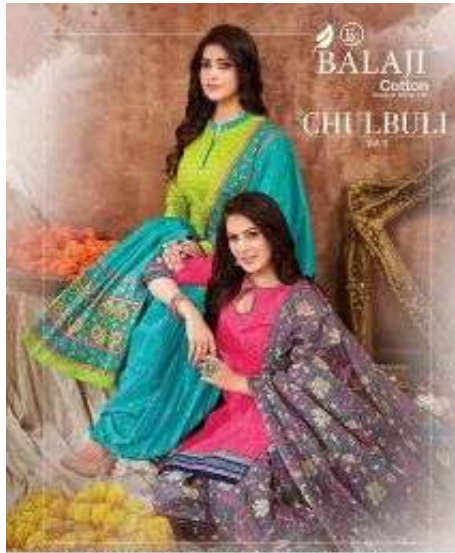

balaji-chulbuli-vol-3-pure-cotton-readymade-dress-material

balaji-chulbuli-vol-3-pure-cotton-readymade-dress-material

 **BALAJI**™
Cotton
Designer Natural Suit
CHULBULI

3005

balaji chulbuli vol-3 pure cotton ready-made dress material

 **BALAJI**™
Cotton
Designer Sarees Suit
CHULBULI

3008

balaji-chulbuli-vol-2-pure-cotton-readymade-dress-material

 **BALAJI**™
Cotton
Dharghan, Solapur, India
CHULBULI

3007

balaji chulbuli vol-3 pure cotton ready-made dress material