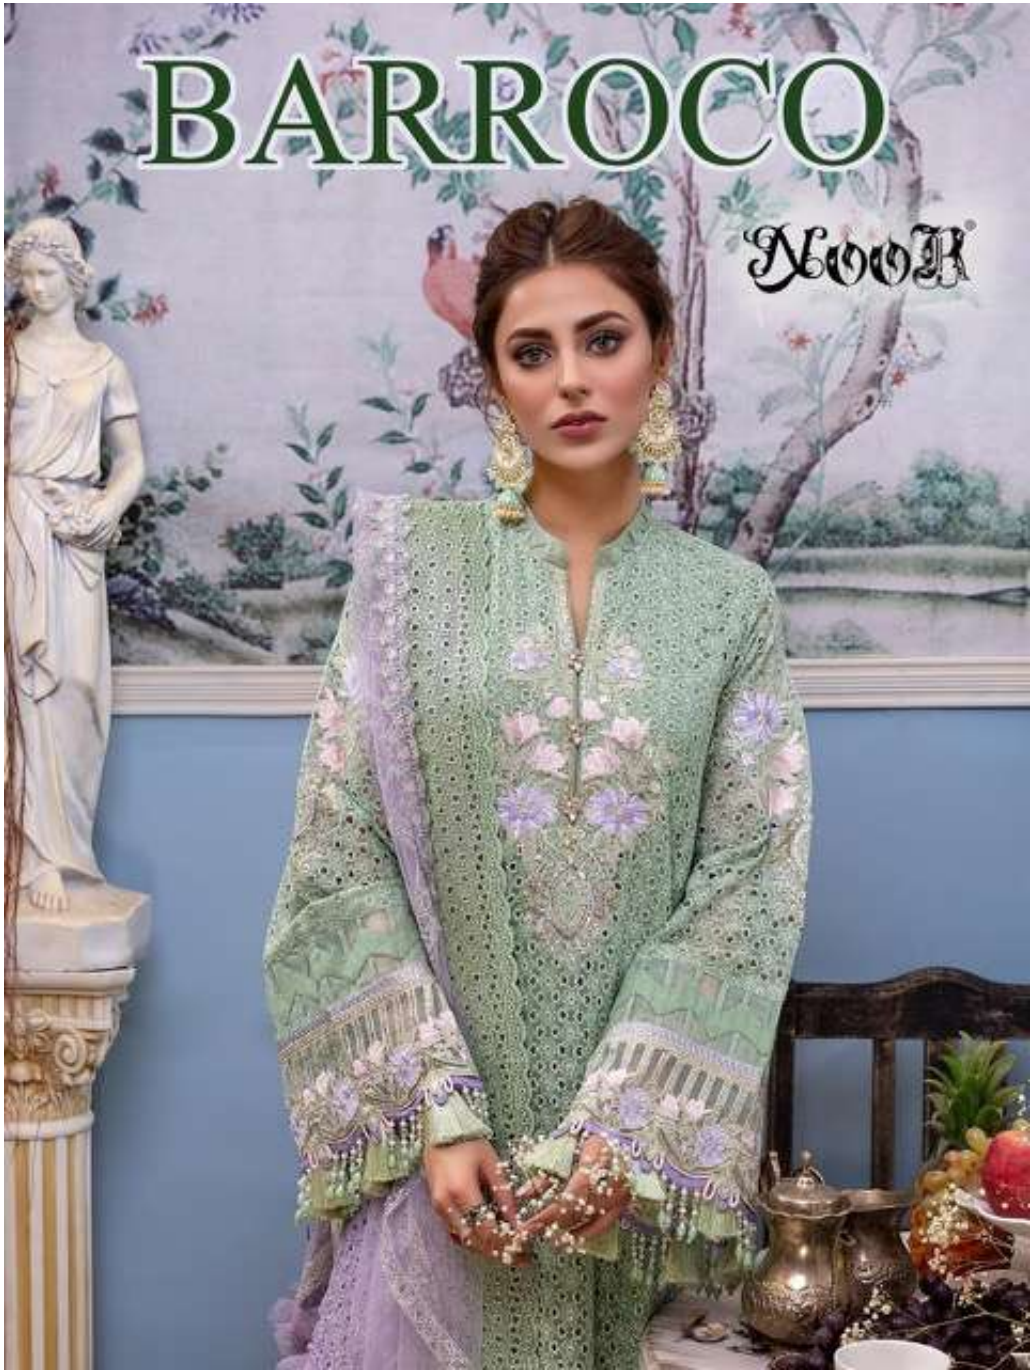

# BARROCO

NOOR

**NOVA**  
**BARROCO**

**D.No.10081**

**TOP**

**FOX GEORGETTE WITH  
STYLISH WORK**

**BOTTOM-INNER**

**HEAVY SANTOON**

**DUPATTA**

**NET EMBROIDERY  
WITH BORDER**

**NOOR**  
**BARROCO**

**D.No.10080**

**TOP**

**FOX GEORGETTE WITH  
STYLISH WORK**

**BOTTOM-INNER**

**HEAVY SANTOON**

**DUPATTA**

**NET EMBROIDERY  
WITH BORDER**

**Nood**  
**BARROCO**

**D.No.10082**

**TOP**

**FOX GEORGETTE WITH  
STYLISH WORK**

**BOTTOM-INNER**

**HEAVY SANTOON**