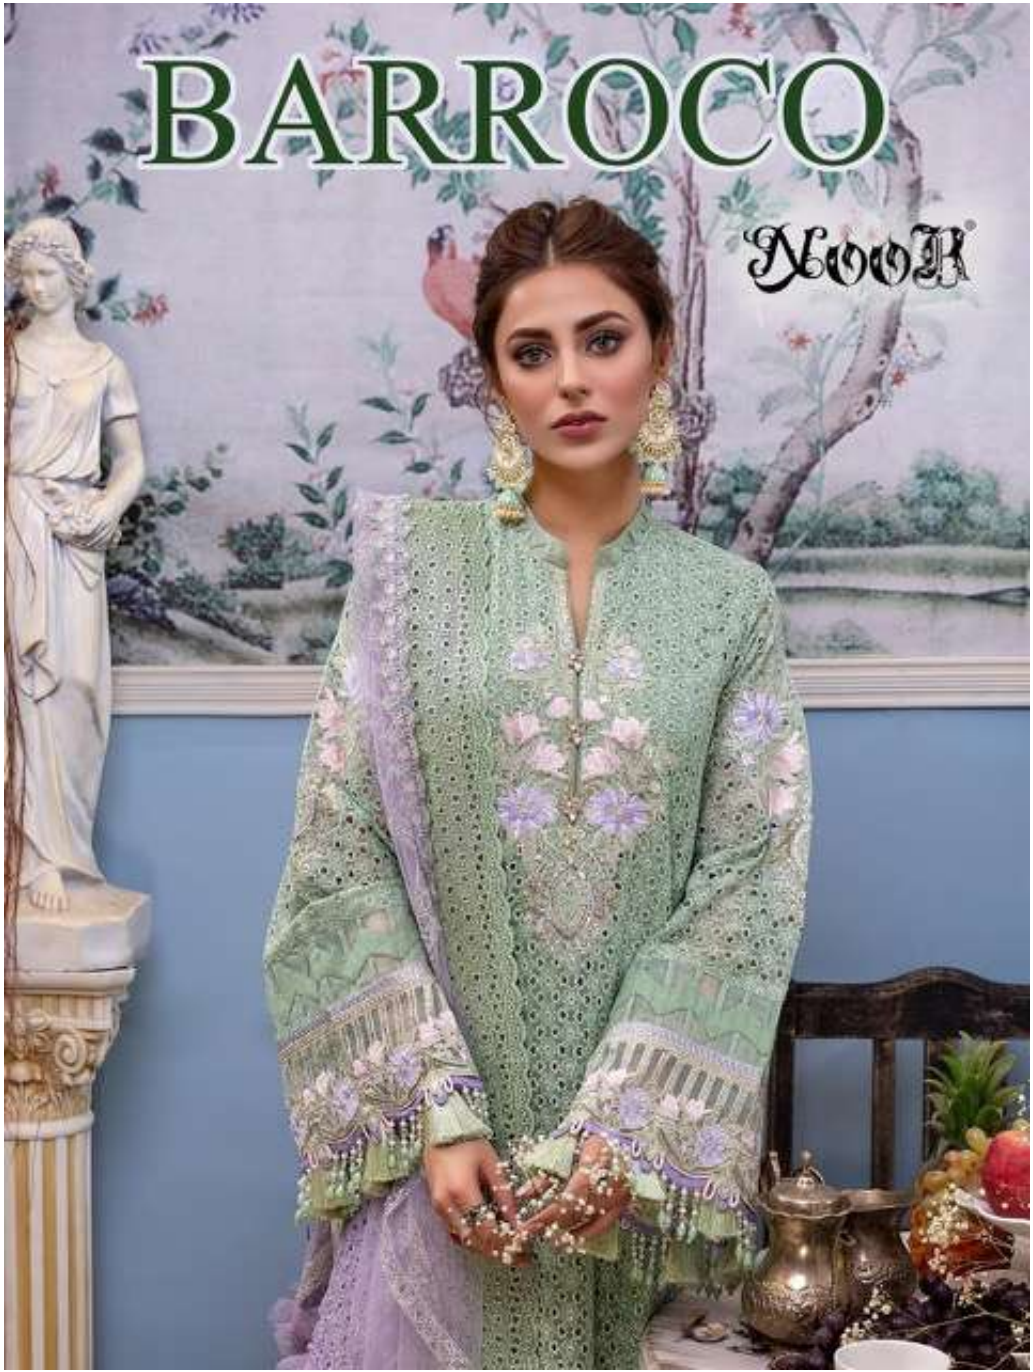

BARROCO

NOOR

BARROCO

NOOR

NOVA
BARROCO

D.No.10081

TOP

**FOX GEORGETTE WITH
STYLISH WORK**

**BOTTOM-INNER
HEAVY SANTOON**

**DUPATTA
NET EMBROIDERY
WITH BORDER**

NOVA
BARROCO

D.No.10080

TOP

**FOX GEORGETTE WITH
STYLISH WORK**

BOTTOM-INNER

HEAVY SANTOON

DUPATTA

**NET EMBROIDERY
WITH BORDER**

Nood
BARROCO

D.No.10082

TOP

**FOX GEORGETTE WITH
STYLISH WORK**

BOTTOM-INNER

HEAVY SANTOON

DUPATTA

**NET EMBROIDERY
WITH BORDER**

NOVA BARROCO

10080

10081

10082