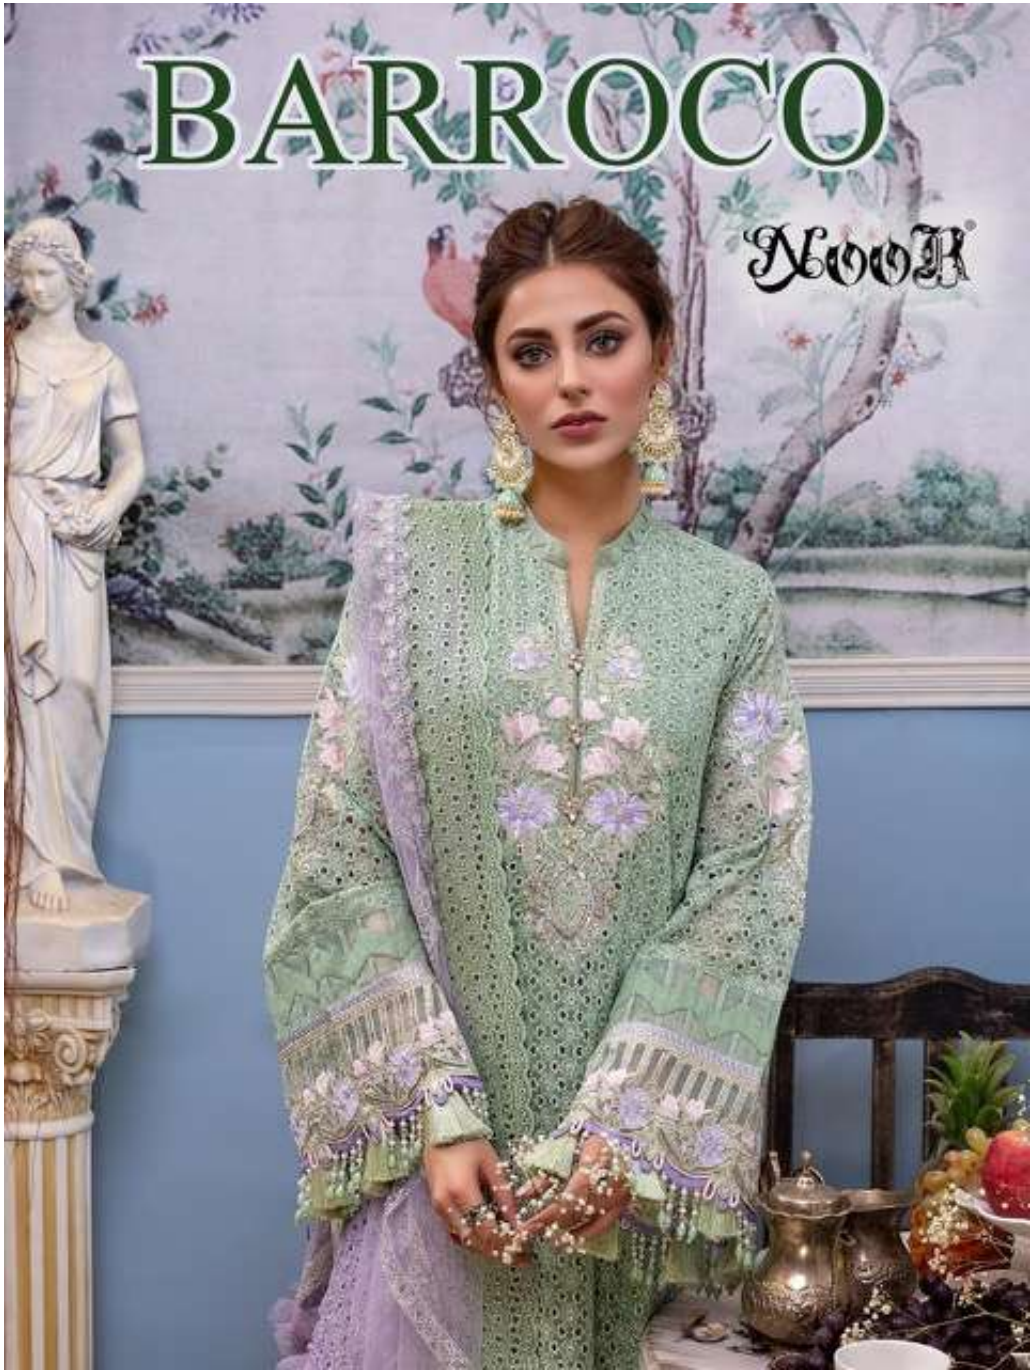

# BARROCO

NOOR

**NOVA**  
**BARROCO**

**D.No.10081**

**TOP**

**FOX GEORGETTE WITH  
STYLISH WORK**

**BOTTOM-INNER  
HEAVY SANTOON**

**DUPATTA  
NET EMBROIDERY  
WITH BORDER**

**NOVA**  
**BARROCO**

**D.No.10080**

**TOP**

**FOX GEORGETTE WITH  
STYLISH WORK**

**BOTTOM-INNER**

**HEAVY SANTOON**

**DUPATTA**

**NET EMBROIDERY  
WITH BORDER**

**Nood**  
**BARROCO**

**D.No.10082**

**TOP**

**FOX GEORGETTE WITH  
STYLISH WORK**

**BOTTOM-INNER**

**HEAVY SANTOON**

**DUPATTA**

**NET EMBROIDERY  
WITH BORDER**