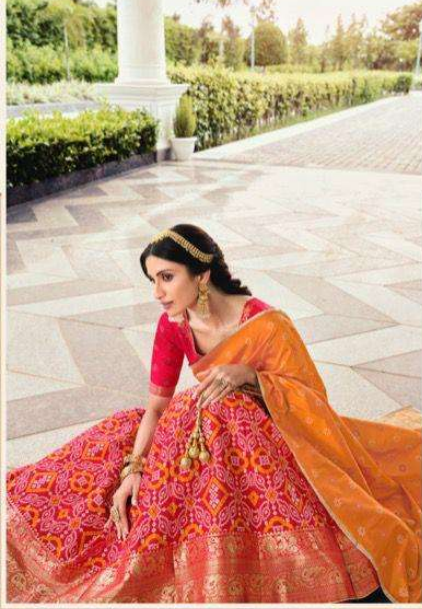

nakkashi

◆ 4876 ◆