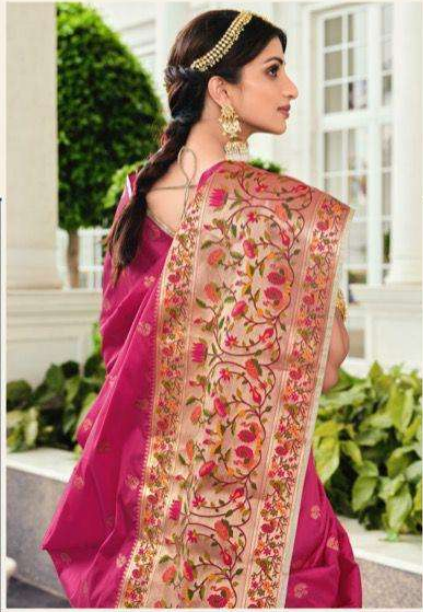

nakkashi

◆ 4273 ◆