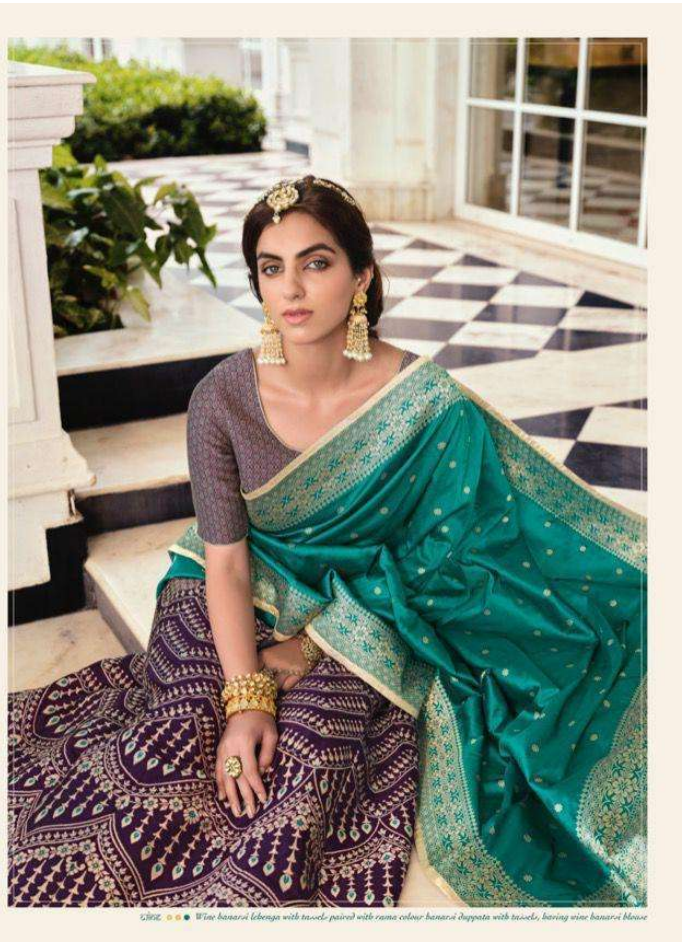

nakkashi

◆ 4272 ◆

रंगरत्नानि ●●● Mustard banarasi lehenga with tassels paired with bottle green colour banarasi dupatta with tassels, having rani banarasi blouse

nakkashi

◆ 4273 ◆

••• Navy blue banarasi lehenga with tassels, paired with rani colour banarasi dupatta with tassels, having navy blue banarasi blouse