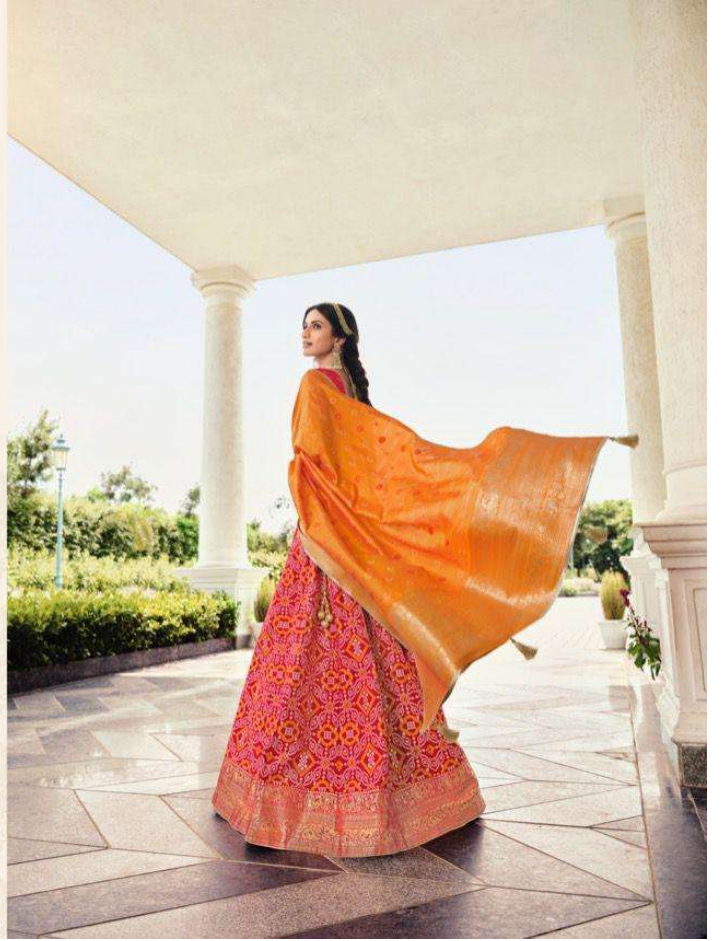

nakkashi

◆ 4876 ◆