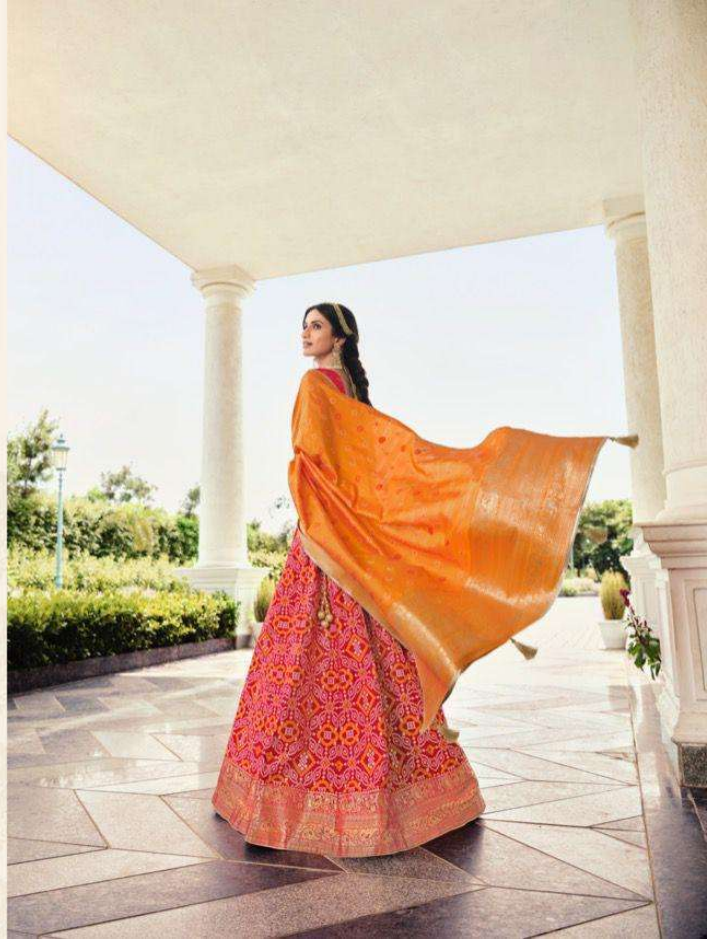

nakkashi

◆ 4876 ◆