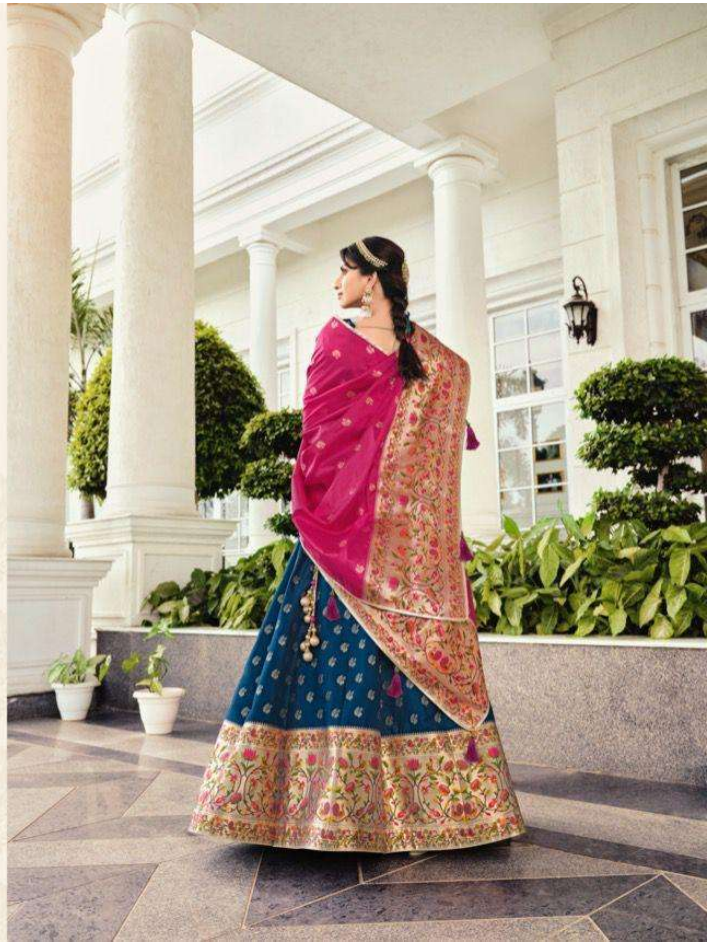

nakkashi

◆ 4273 ◆