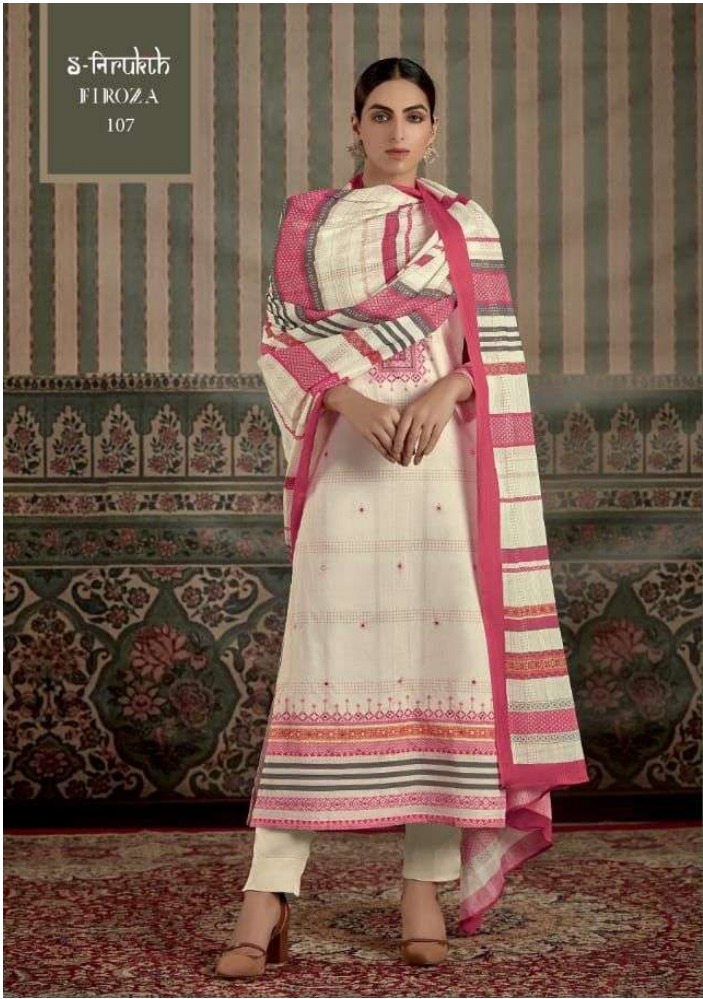

S-निम्परेके
FIROZA
107