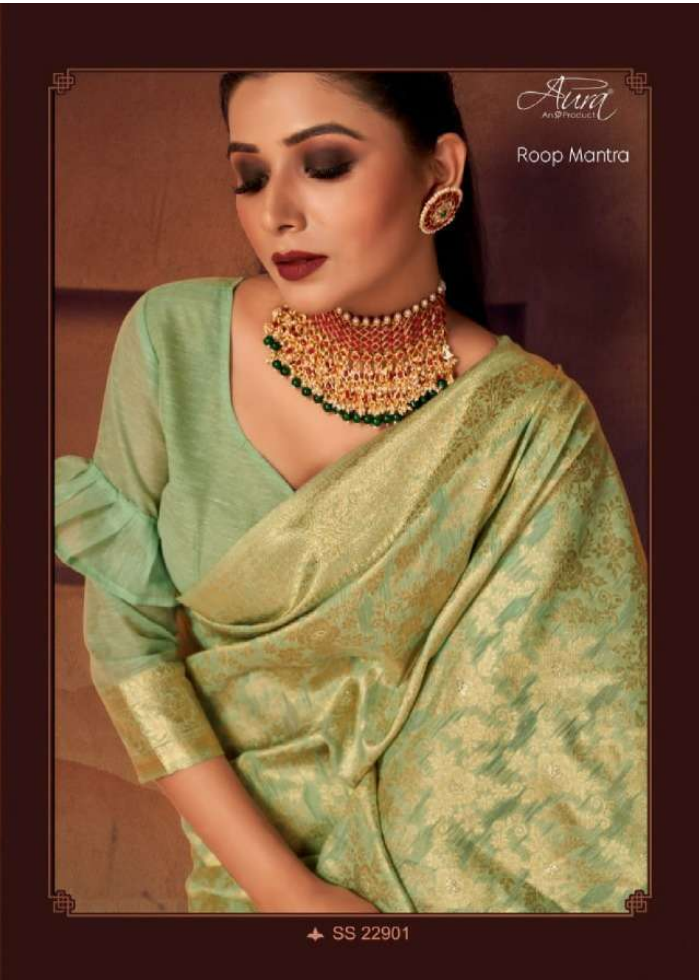

A close-up portrait of a woman with her hair pulled back, wearing a light pink saree with a gold border. She is adorned with a large, multi-strand gold necklace and matching large, ornate gold earrings. The background is dark with a blue light source, creating a bokeh effect. The overall mood is elegant and sophisticated.

Aura[®]
An SP Product

Roop Mantra

Aura
And Products
Roop Mantra

✦ SS 22902

Aura
Aesthetics

Roop Mantra

→ SS 22903

✦ SS 22904

SS 22904

SS 22905

SS 22906

A close-up portrait of a woman with her hair pulled back, wearing a light pink saree with a gold border. She is adorned with a large, ornate gold necklace and matching earrings. The background is dark with a blue light source, creating a bokeh effect. The overall mood is elegant and sophisticated.