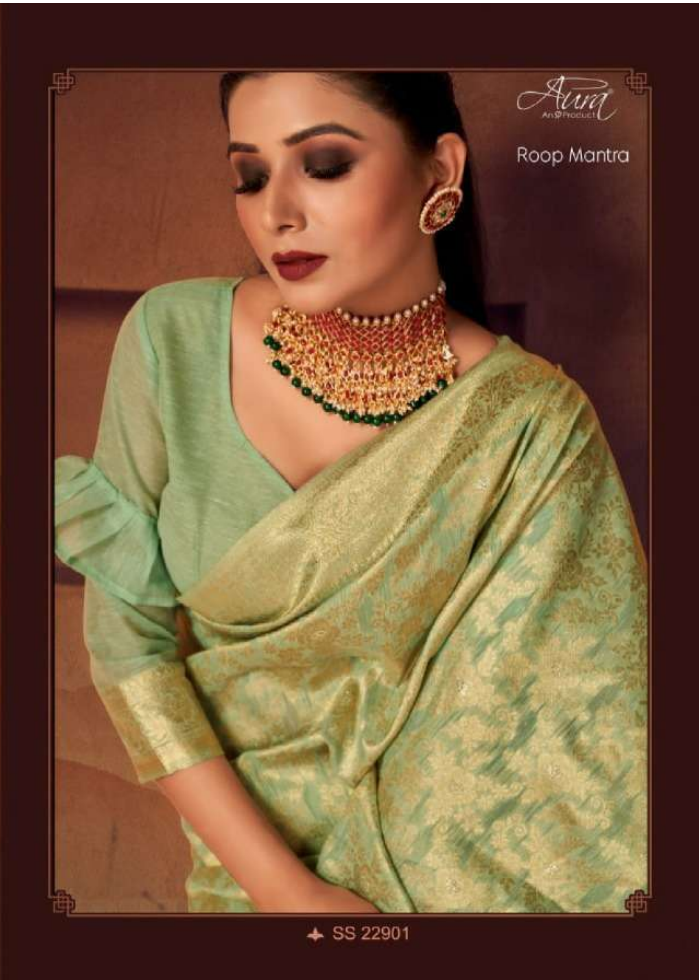

A close-up portrait of a woman with her hair pulled back, wearing a light pink saree with a gold border. She is adorned with a large, ornate gold necklace and matching earrings. The background is dark with a blue light source, creating a bokeh effect. The overall mood is elegant and sophisticated.

Aura<sup>®</sup>  
An SP Product

Roop Mantra

Aura  
And Products  
Roop Mantra

✦ SS 22902

Aura  
Aesthetics

Roop Mantra

→ SS 22903

✦ SS 22904

SS 22902

SS 22903

SS 22904

SS 22905

SS 22906

A close-up portrait of a woman with her hair pulled back, wearing a light pink saree with a gold border. She is adorned with a large, multi-strand gold necklace and matching large, ornate gold earrings. The background is dark with a blue light source, creating a bokeh effect. The overall mood is elegant and sophisticated.