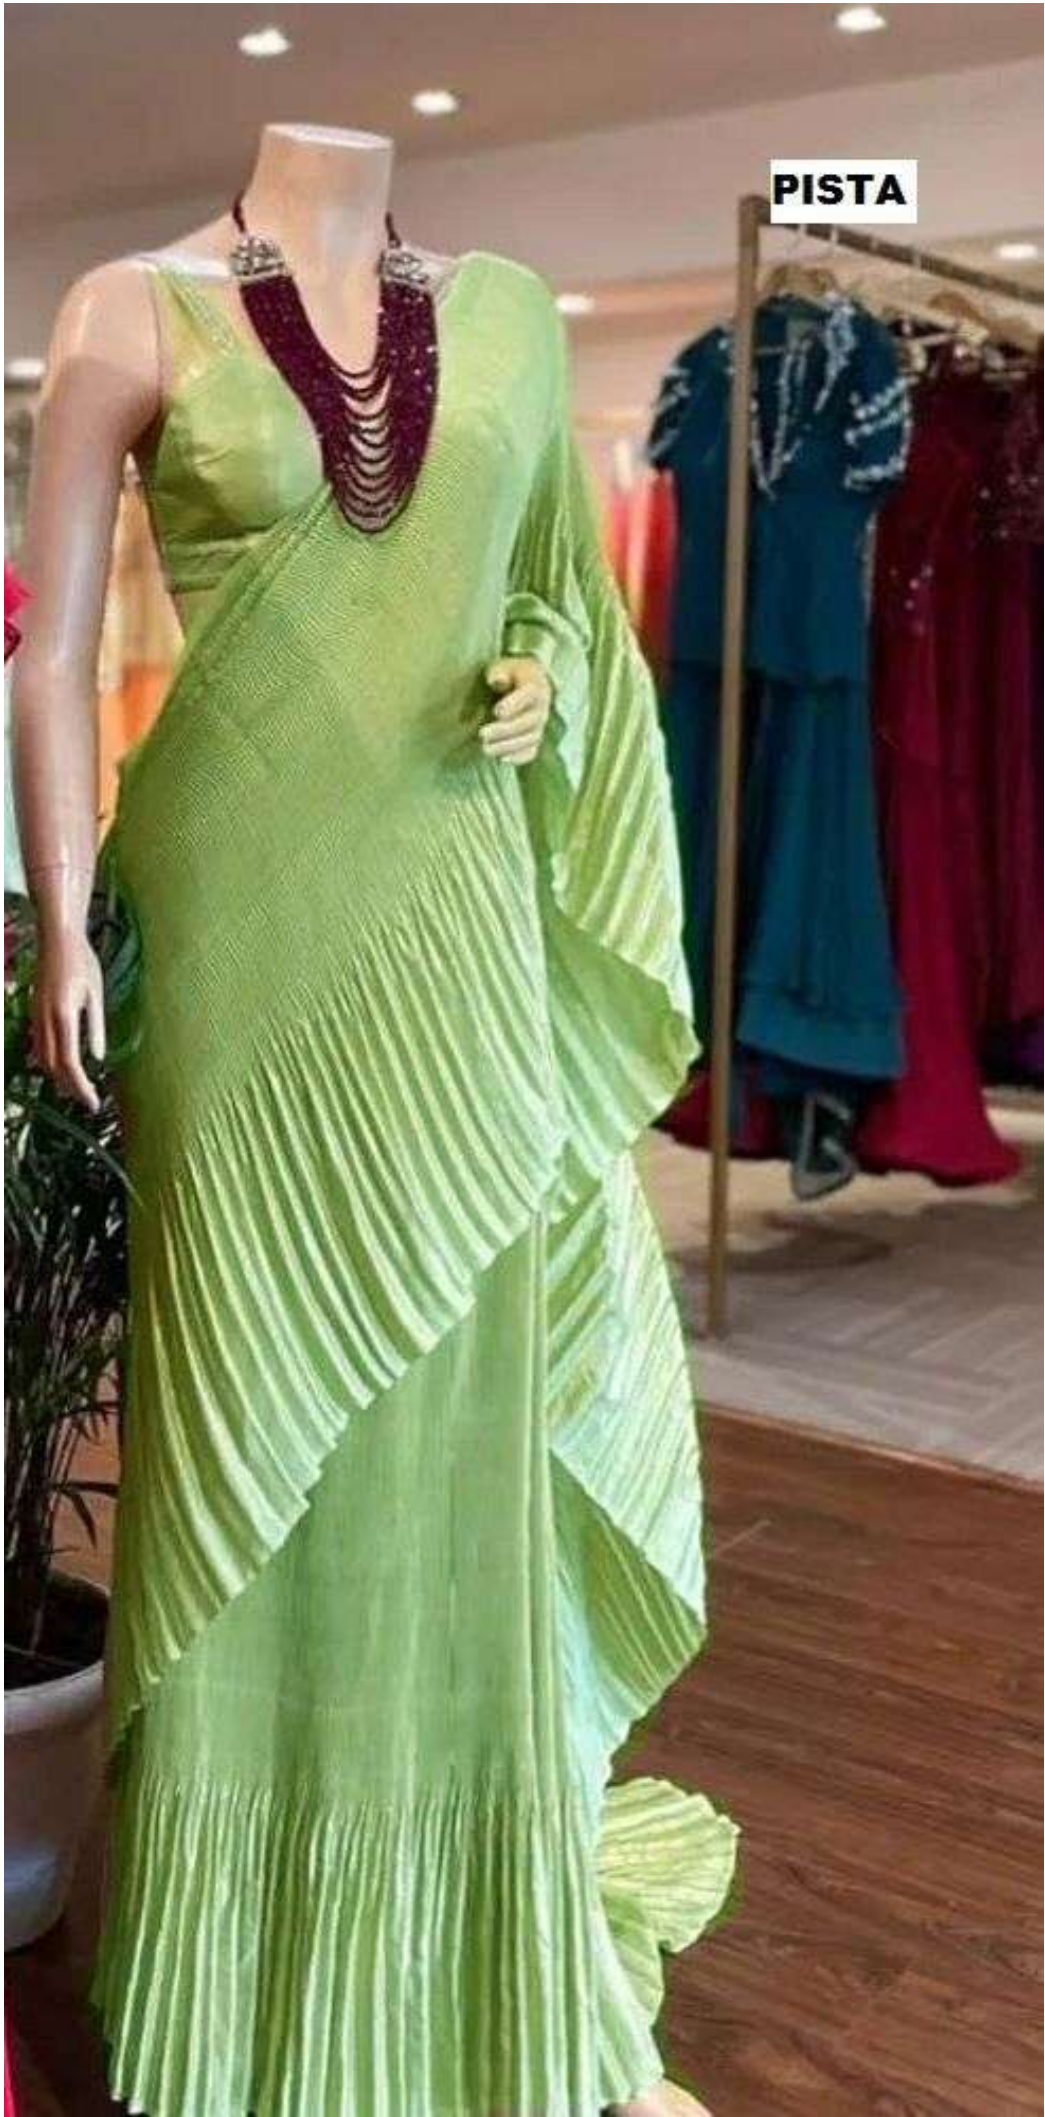

NAVYBLUE

BOTTLEGREEN

GAJRI

PISTA

BLACK