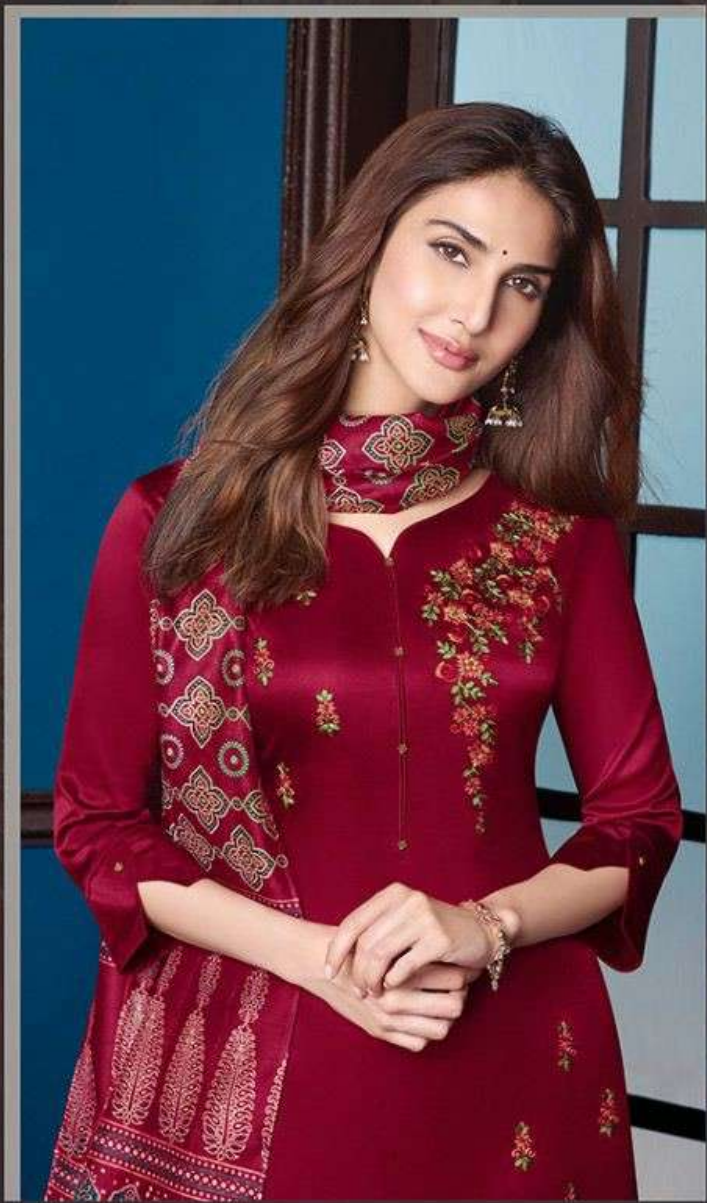

TEXTILE DEAL

LILY&LALI<sup>®</sup>  
GULSPRIDE  
A PRODUCT OF fiona<sup>®</sup> GROUP

STYLISH  
LET YOUR LIGHT SHINE

8012

TEXTILE DEAL

LILY&LALI<sup>®</sup>  
GULSPRIDE  
A PRODUCT OF *friona* GROUP

GLORIOUS LOOK  
A THING OF BEAUTY IS A JOY FOR EVER