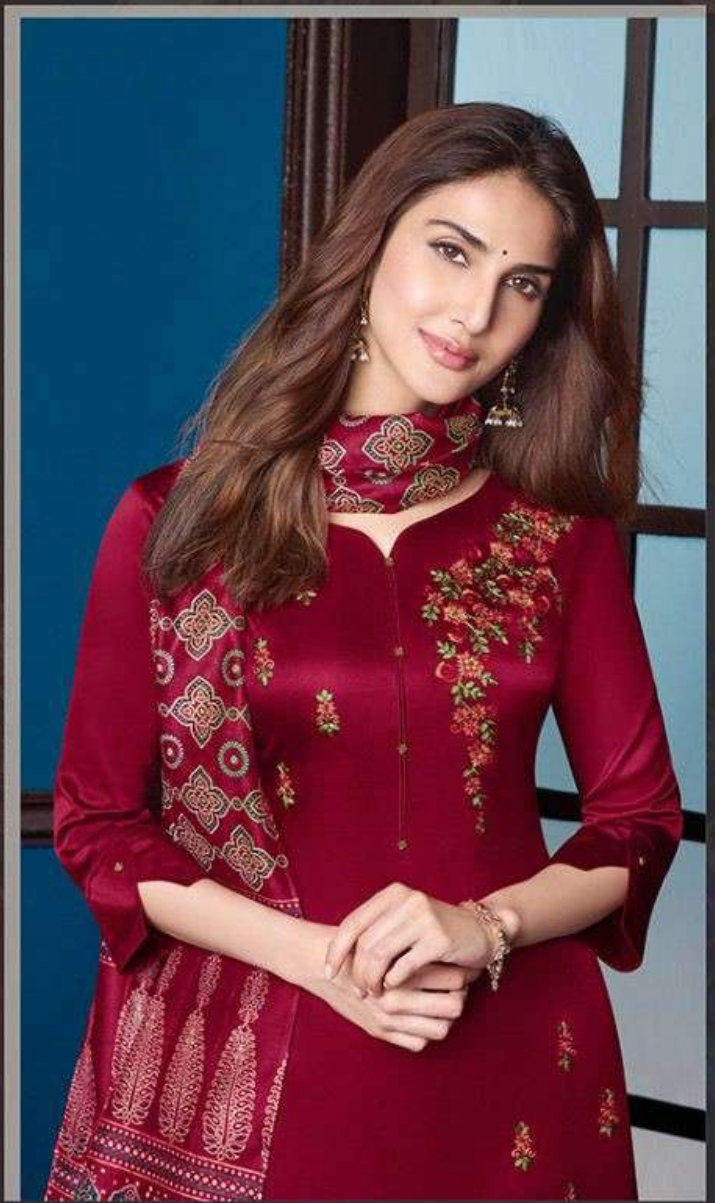

TEXTILE DEAL

LILY&LALI<sup>®</sup>  
GULSPRIDE  
A PRODUCT OF *friona* GROUP

GLORIOUS LOOK  
A THING OF BEAUTY IS A JOY FOR EVER

8013

TEXTILE DEAL

LILY&LALI<sup>®</sup>  
GULSPRIDE  
A PRODUCT OF **fronda** GROUP