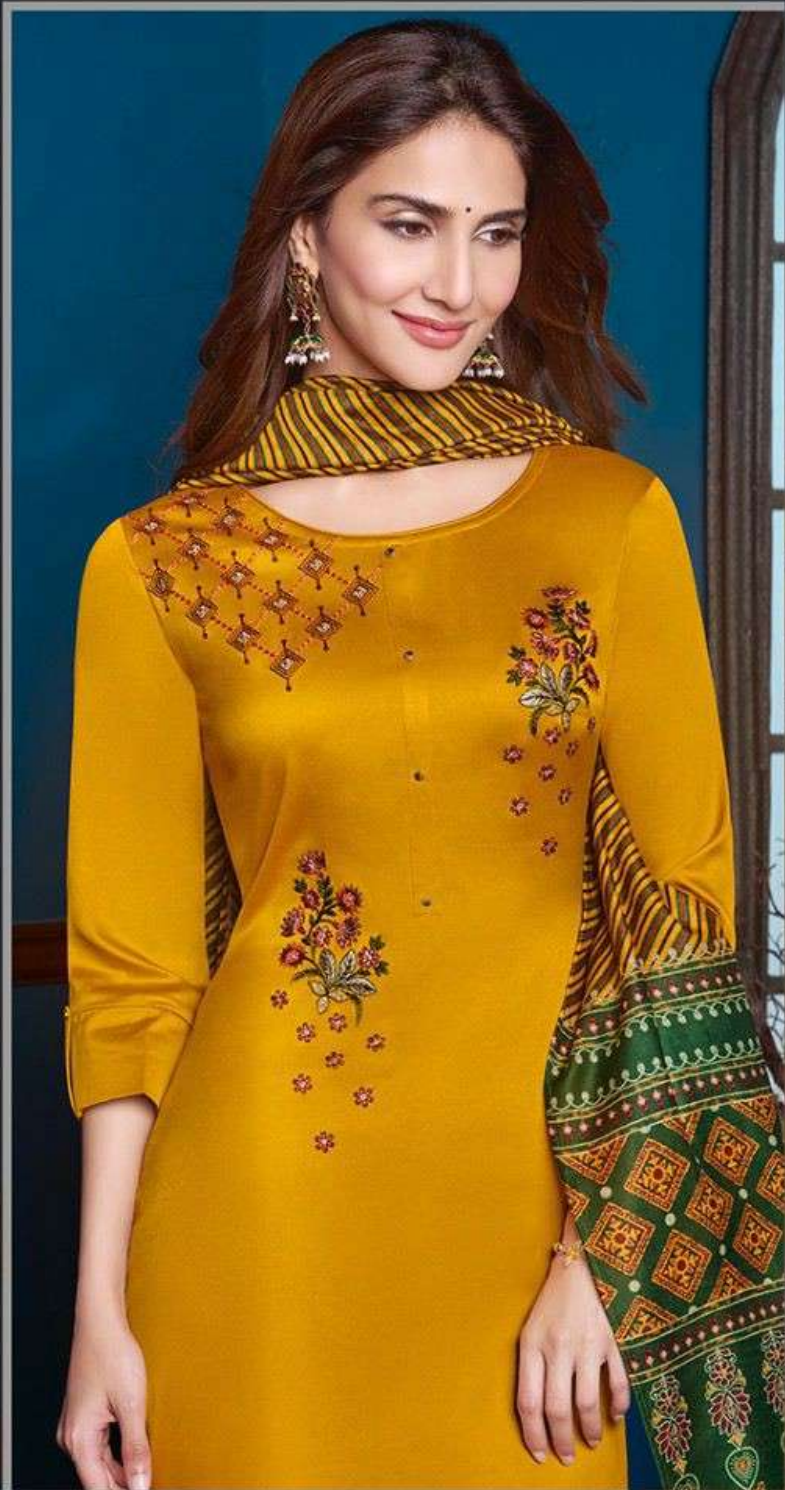

LILY & LALI®
GULS PRIDE
A PRODUCT OF **fiond** GROUP