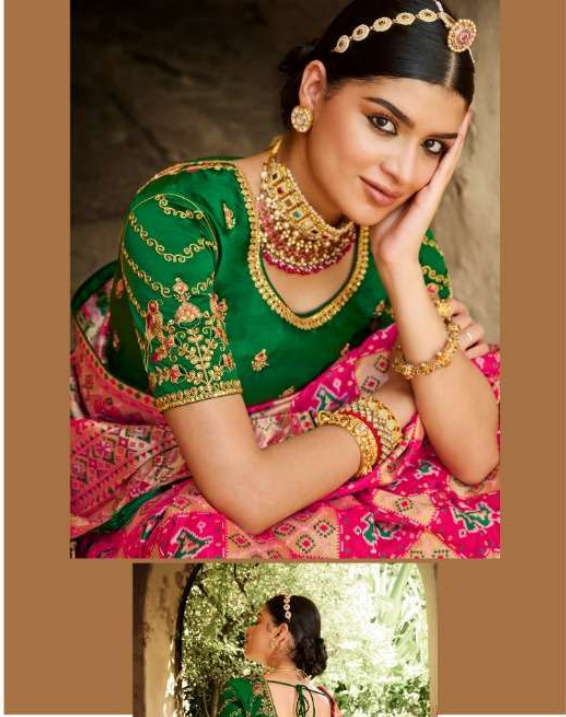

D. NO.- 2209

Giracati

Classic styles with luxurious soft fabrics
are highlighted by refined and feminine details.

D. NO:- 2206

Irauli

Classic styles with luxurious soft fabrics are heightened by refined and feminine details.