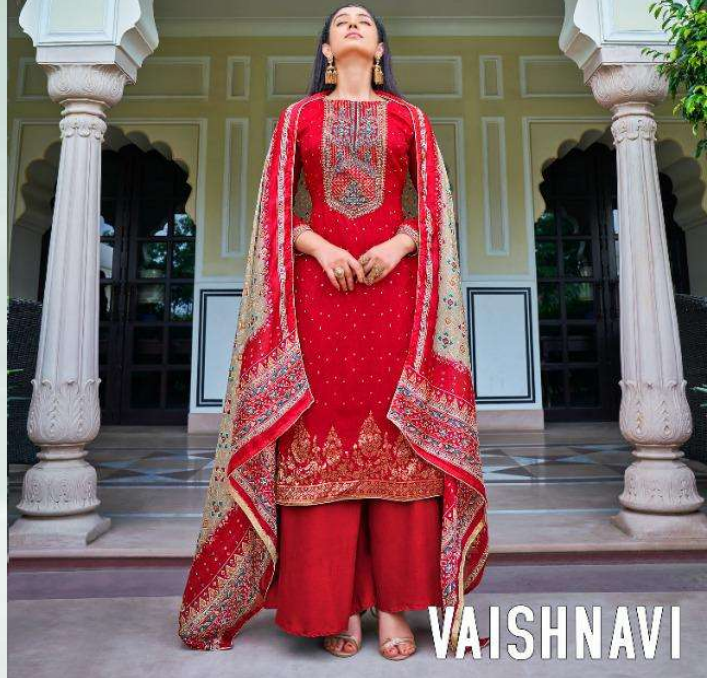

STYLY CODE: 38786 46249

HANSA
BY PINKA

Complementary copy | not for sale

BANARAS

HANSA
BY PINKA

VAISHNAVI

HANSA
DESIGN

3201