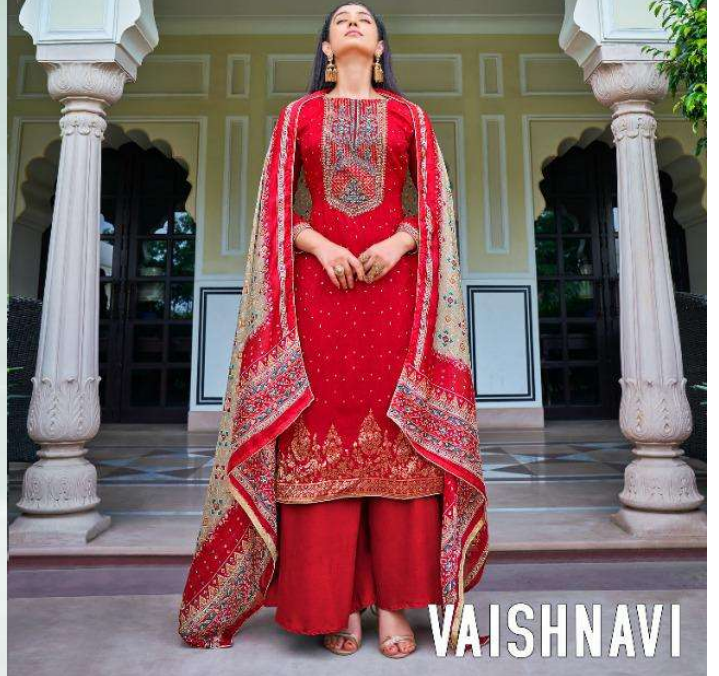

BANARAS

HANSA
BY PINKA