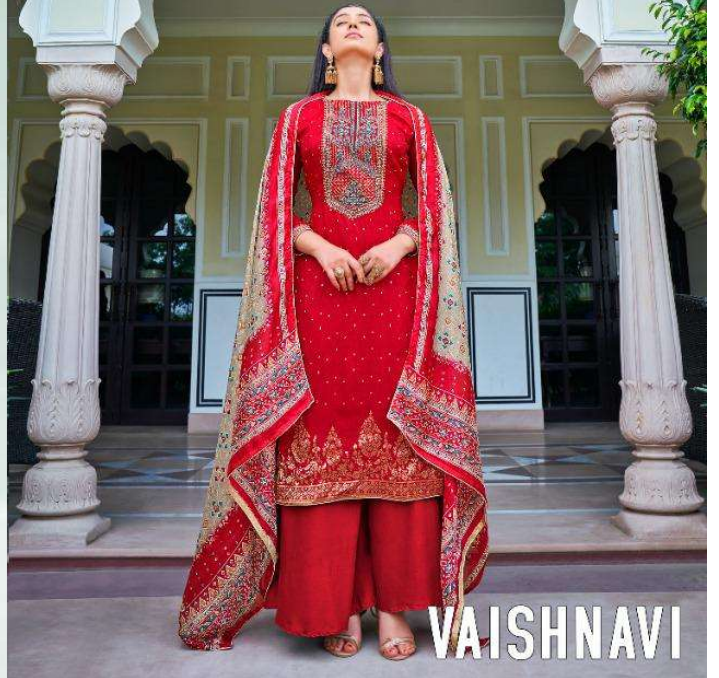

BANARAS

HANSA
BY PINKA