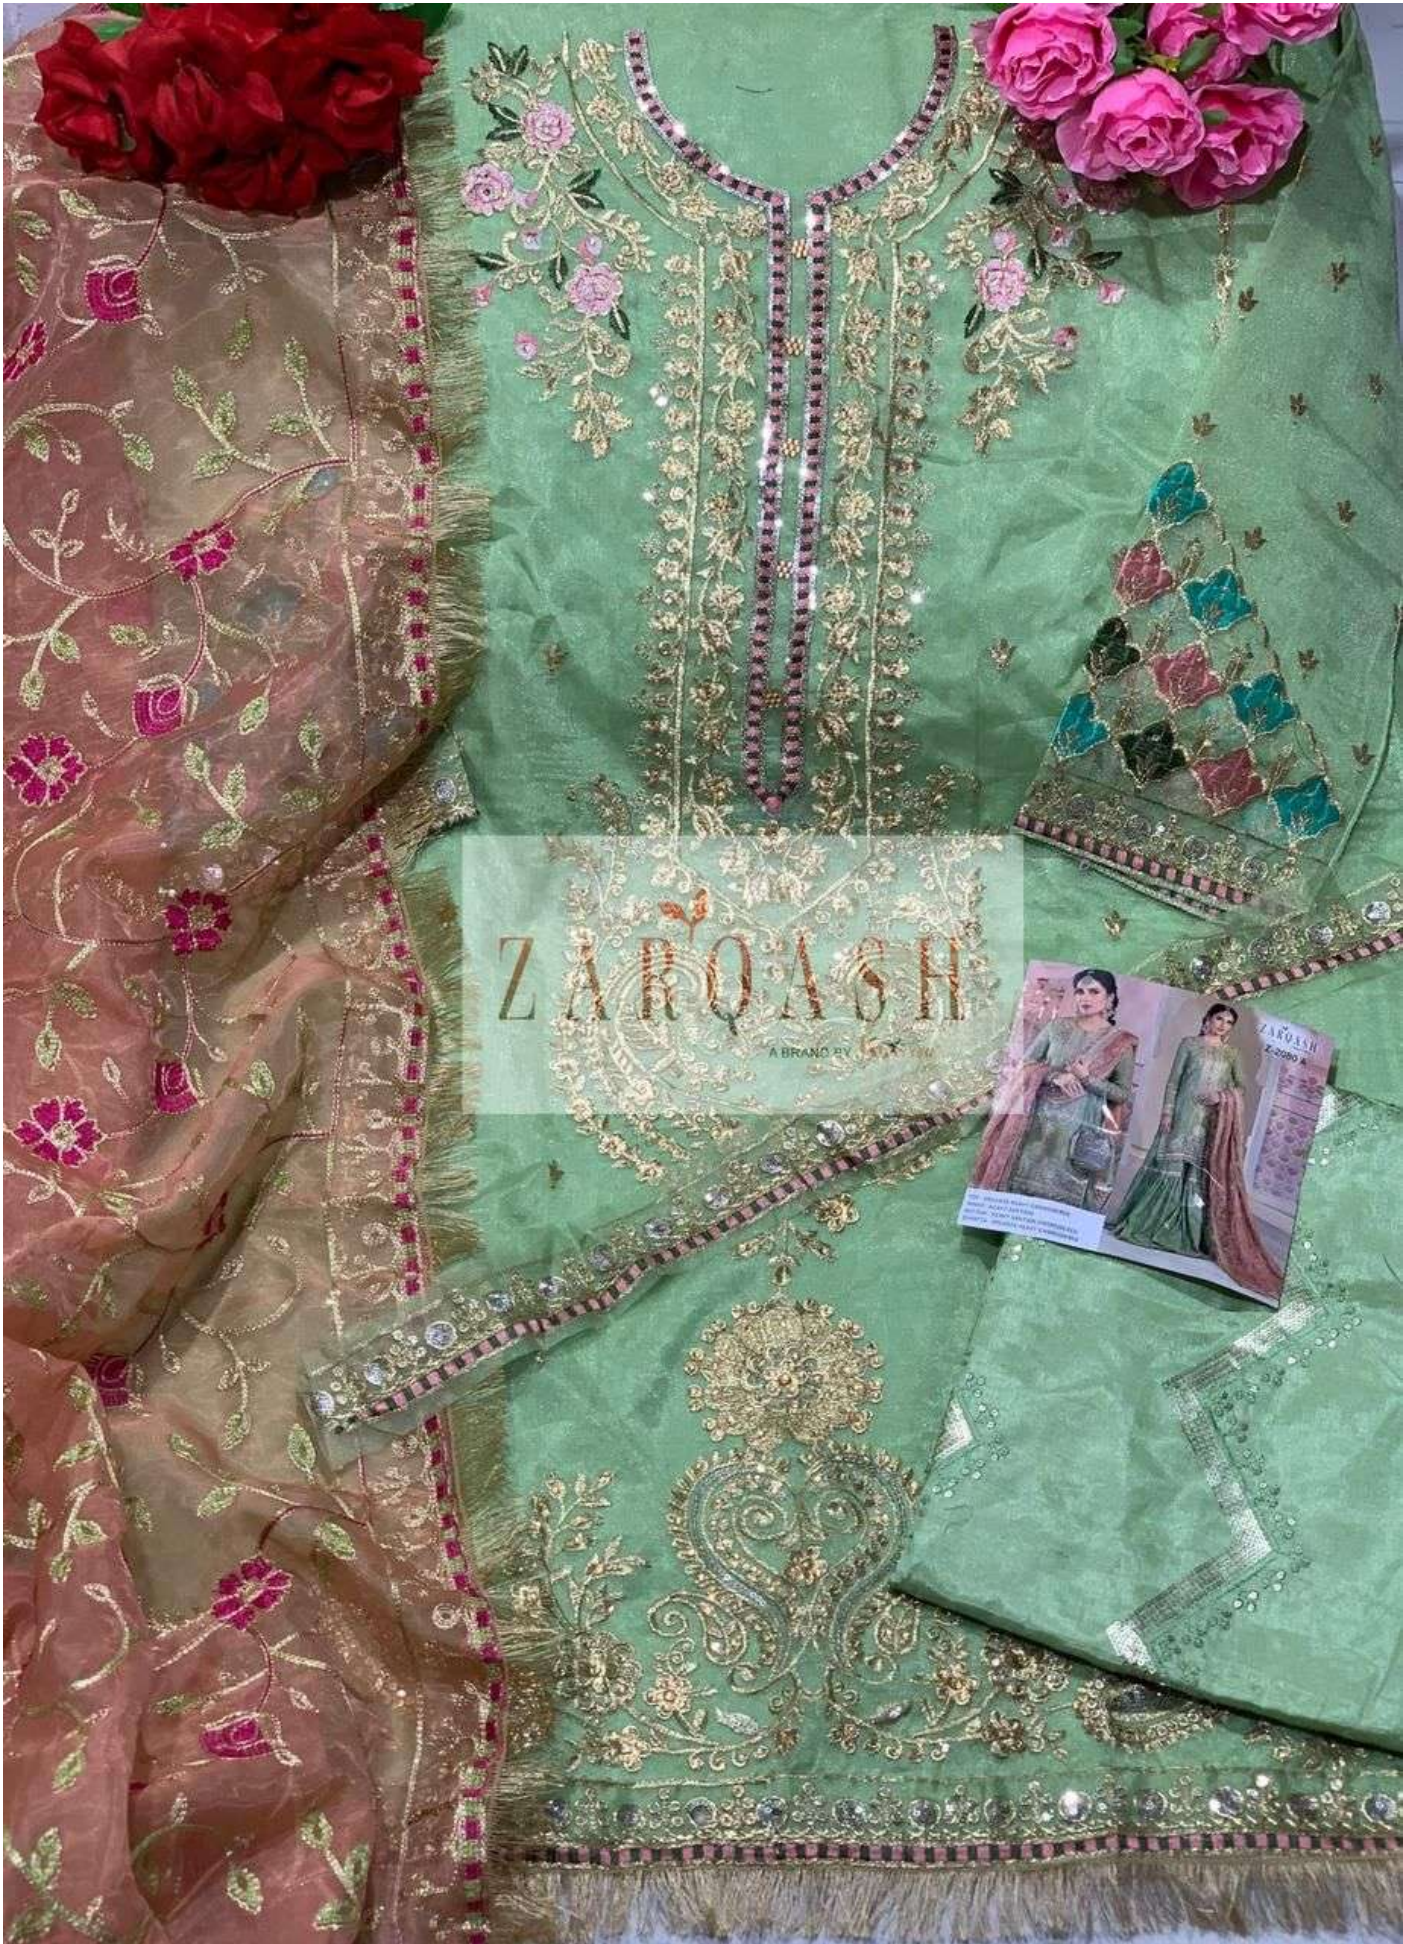

ZARQASH

A BRAND BY