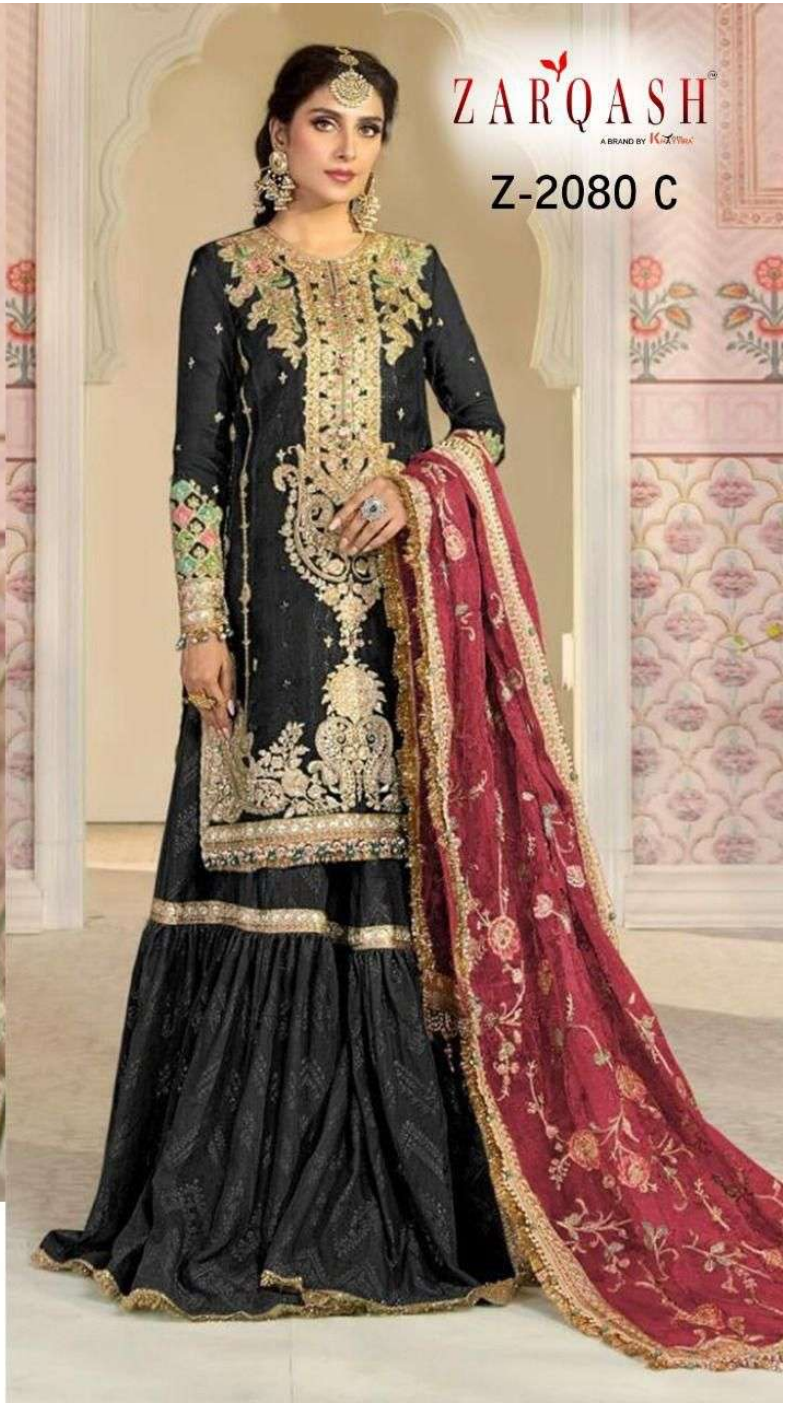

ZARQASH®
A BRAND BY KAZIYAK

Z-2080 C

TOP - ORGANZA HEAVY EMBROIDERED
INNER - HEAVY SANTOON
BOTTOM - HEAVY SANTOON EMBROIDERED
DUPATTA - ORGANZA HEAVY EMBROIDERED