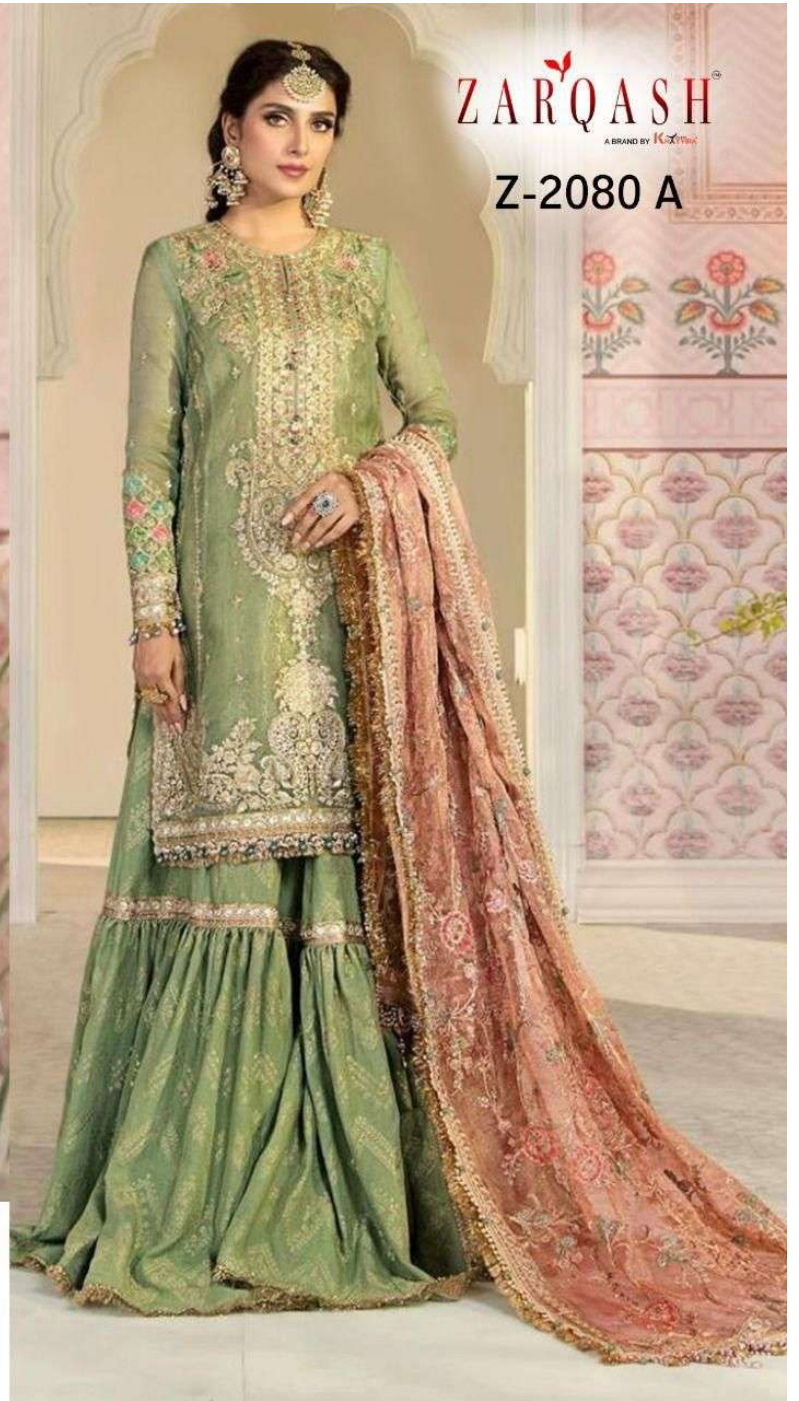

ZARQASH<sup>®</sup>  
A BRAND BY KAZMI

Z-2080 B

TOP - ORGANZA HEAVY EMBROIDERED  
INNER - HEAVY SANTOON  
BOTTOM - HEAVY SANTOON EMBROIDERED  
DUPATTA - ORGANZA HEAVY EMBROIDERED

ZARQASH®  
A BRAND BY KAZMI

Z-2080 B

TOP - ORGANZA HEAVY EMBROIDERED  
INNER - HEAVY SANTOON  
BOTTOM - HEAVY SANTOON EMBROIDERED  
DUPATTA - ORGANZA HEAVY EMBROIDERED

**MARIYA.B**  
**EMBROIDERED** vol - 2

**ZARQASH**  
A BRAND BY **KIRITRA**

\*complimentary copy, not for sale\*

**Z-2080 A**

**Z-2080 B**

**Z-2080 C**

TOP - ORGANZA HEAVY EMBROIDERED  
INNER - HEAVY SANTOON  
BOTTOM - HEAVY SANTOON EMBROIDERED  
DUPATTA - ORGANZA HEAVY EMBROIDERED

TOP - ORGANZA HEAVY EMBROIDERED  
INNER - HEAVY SANTOON  
BOTTOM - HEAVY SANTOON EMBROIDERED  
DUPATTA - ORGANZA HEAVY EMBROIDERED

ZARQASH<sup>®</sup>  
A BRAND BY KAZIYAK

Z-2080 C

TOP - ORGANZA HEAVY EMBROIDERED  
INNER - HEAVY SANTOON  
BOTTOM - HEAVY SANTOON EMBROIDERED  
DUPATTA - ORGANZA HEAVY EMBROIDERED