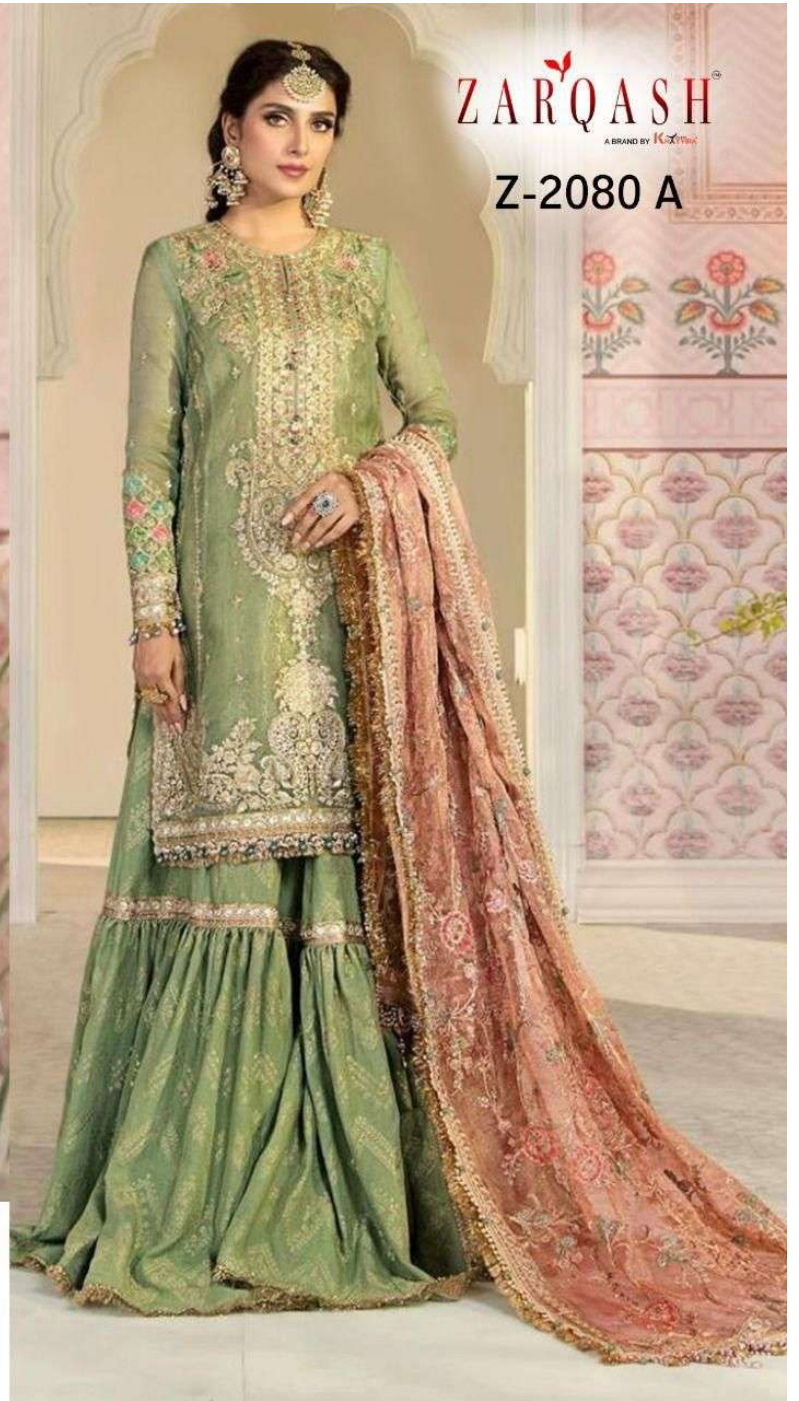

ZARQASH®
A BRAND BY KAZMI

Z-2080 B

TOP - ORGANZA HEAVY EMBROIDERED
INNER - HEAVY SANTOON
BOTTOM - HEAVY SANTOON EMBROIDERED
DUPATTA - ORGANZA HEAVY EMBROIDERED

ZARQASH[®]
A BRAND BY KAZMI

Z-2080 B

TOP - ORGANZA HEAVY EMBROIDERED
INNER - HEAVY SANTOON
BOTTOM - HEAVY SANTOON EMBROIDERED
DUPATTA - ORGANZA HEAVY EMBROIDERED

MARIYA.B
EMBROIDERED vol - 2

ZARQASH[®]

A BRAND BY **KIRITRA**

complimentary copy, not for sale

Z-2080 A

Z-2080 B

Z-2080 C

TOP - ORGANZA HEAVY EMBROIDERED
INNER - HEAVY SANTOON
BOTTOM - HEAVY SANTOON EMBROIDERED
DUPATTA - ORGANZA HEAVY EMBROIDERED

TOP - ORGANZA HEAVY EMBROIDERED
INNER - HEAVY SANTOON
BOTTOM - HEAVY SANTOON EMBROIDERED
DUPATTA - ORGANZA HEAVY EMBROIDERED

ZARQASH[®]
A BRAND BY KAZIYAK

Z-2080 C

TOP - ORGANZA HEAVY EMBROIDERED
INNER - HEAVY SANTOON
BOTTOM - HEAVY SANTOON EMBROIDERED
DUPATTA - ORGANZA HEAVY EMBROIDERED