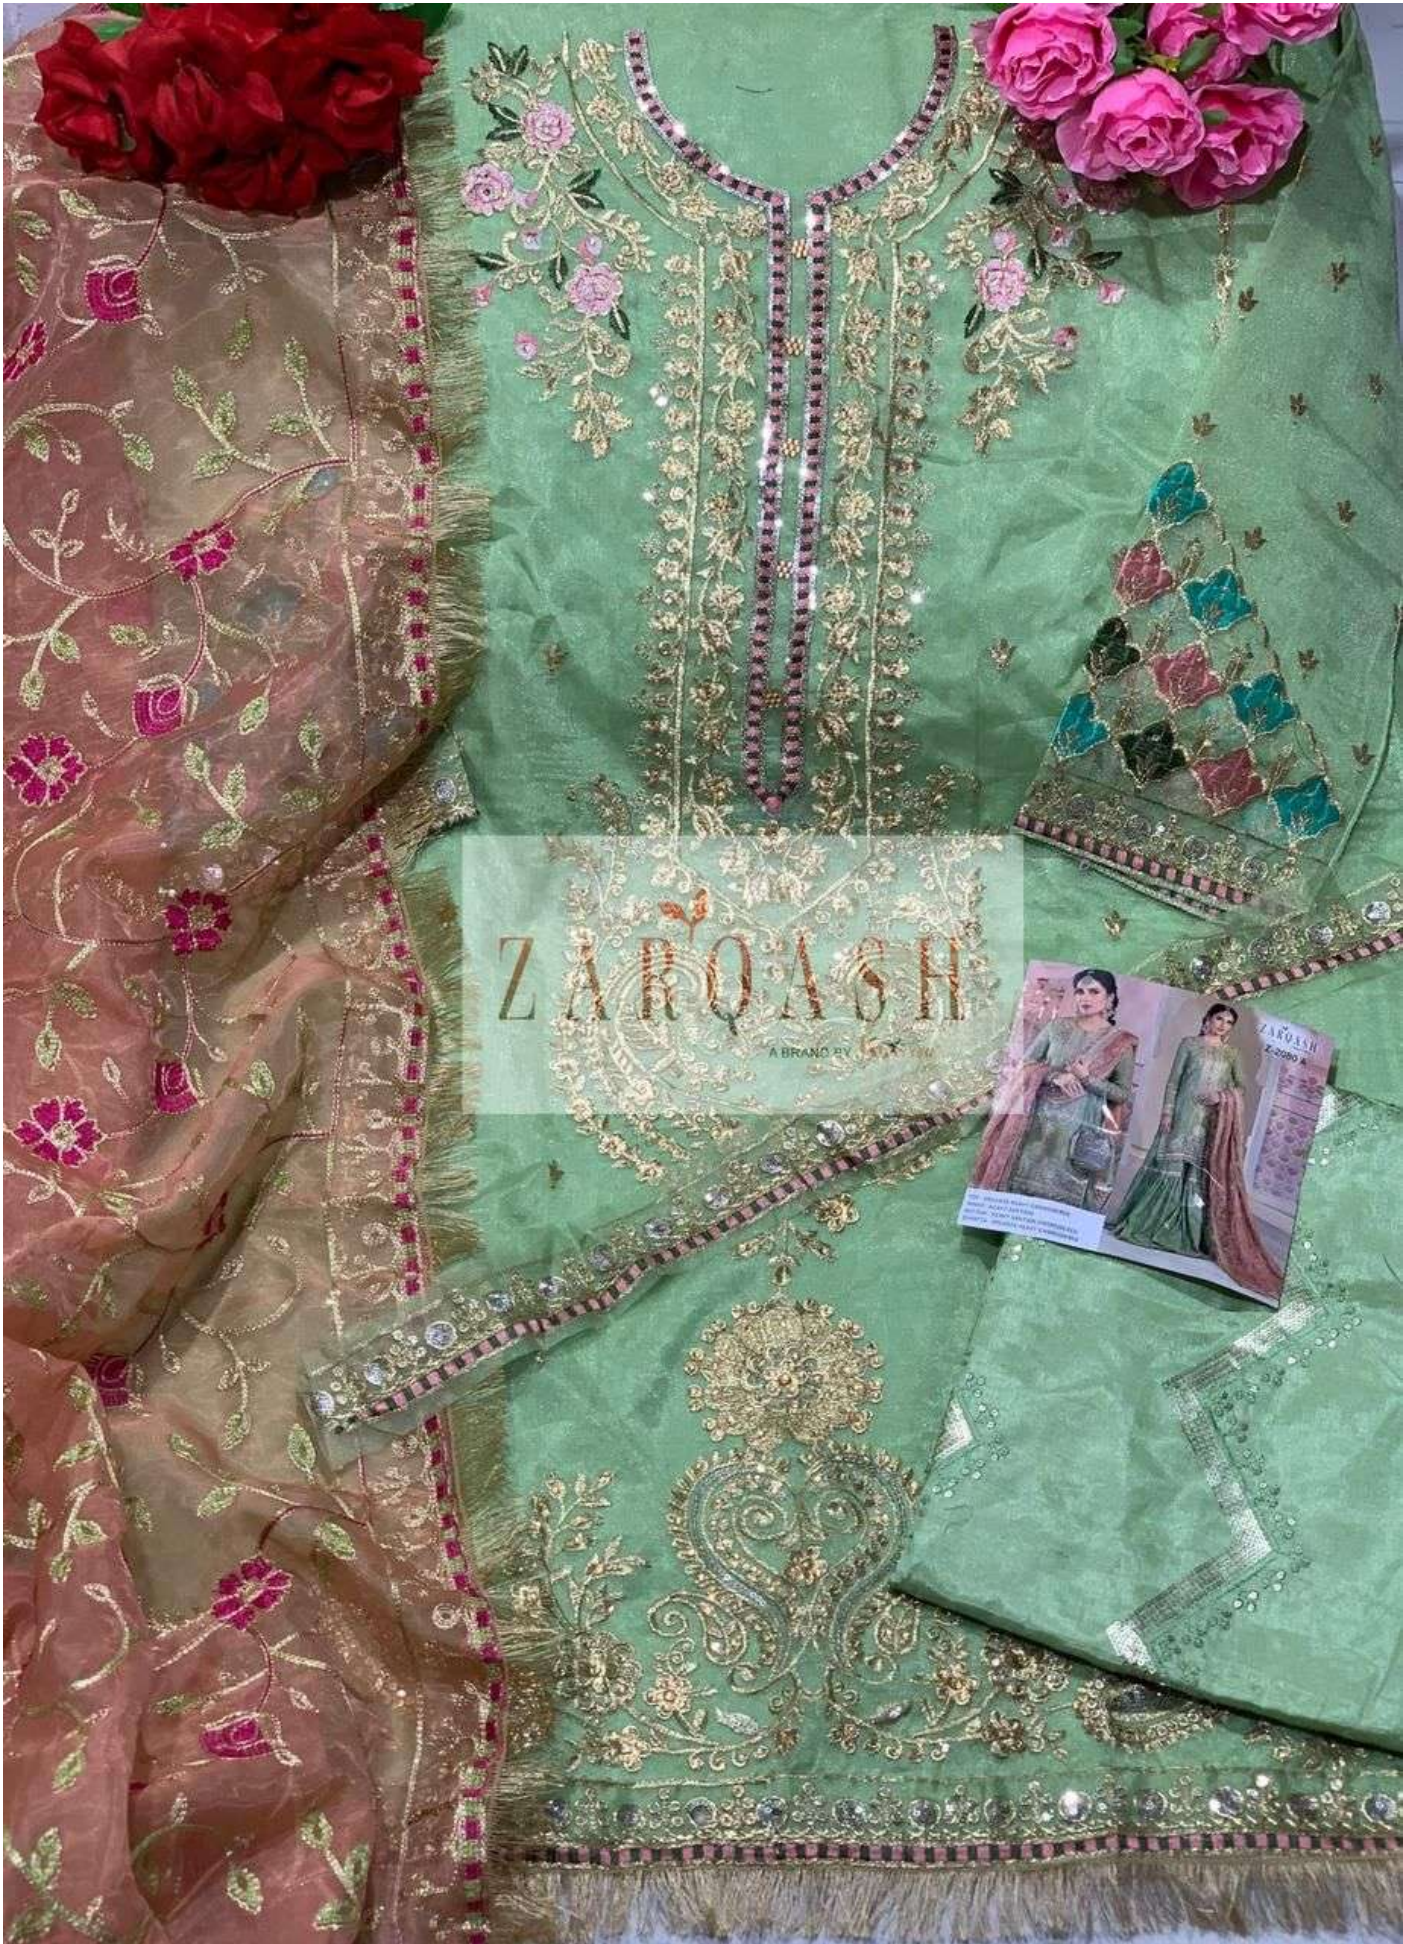

ZARQASH<sup>®</sup>  
A BRAND BY KAZMI

Z-2080 B

TOP - ORGANZA HEAVY EMBROIDERED  
INNER - HEAVY SANTOON  
BOTTOM - HEAVY SANTOON EMBROIDERED  
DUPATTA - ORGANZA HEAVY EMBROIDERED

ZARQASH®  
A BRAND BY KAZMI

\*complimentary copy, not for sale\*

**Z-2080 A**

**Z-2080 B**

**Z-2080 C**

TOP - ORGANZA HEAVY EMBROIDERED  
INNER - HEAVY SANTOON  
BOTTOM - HEAVY SANTOON EMBROIDERED  
DUPATTA - ORGANZA HEAVY EMBROIDERED

TOP - ORGANZA HEAVY EMBROIDERED  
INNER - HEAVY SANTOON  
BOTTOM - HEAVY SANTOON EMBROIDERED  
DUPATTA - ORGANZA HEAVY EMBROIDERED

ZARQASH<sup>®</sup>  
A BRAND BY KAZIYAK

Z-2080 C

TOP - ORGANZA HEAVY EMBROIDERED  
INNER - HEAVY SANTOON  
BOTTOM - HEAVY SANTOON EMBROIDERED  
DUPATTA - ORGANZA HEAVY EMBROIDERED