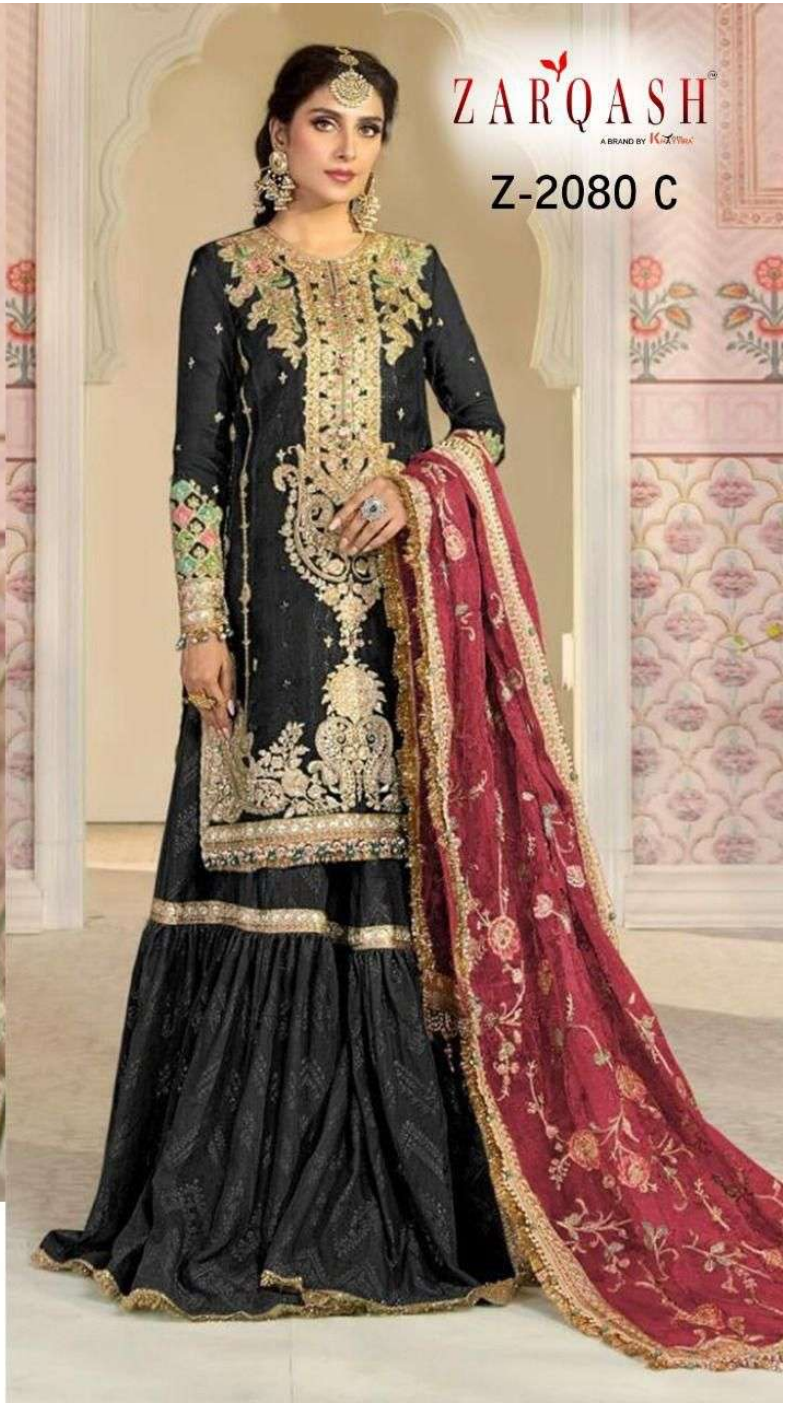

ZARQASH<sup>®</sup>  
A BRAND BY KAZMI

Z-2080 B

TOP - ORGANZA HEAVY EMBROIDERED  
INNER - HEAVY SANTOON  
BOTTOM - HEAVY SANTOON EMBROIDERED  
DUPATTA - ORGANZA HEAVY EMBROIDERED

ZARQASH®  
A BRAND BY KAZMI

\*complimentary copy, not for sale\*

**Z-2080 A**

**Z-2080 B**

**Z-2080 C**

TOP - ORGANZA HEAVY EMBROIDERED  
INNER - HEAVY SANTOON  
BOTTOM - HEAVY SANTOON EMBROIDERED  
DUPATTA - ORGANZA HEAVY EMBROIDERED

TOP - ORGANZA HEAVY EMBROIDERED  
INNER - HEAVY SANTOON  
BOTTOM - HEAVY SANTOON EMBROIDERED  
DUPATTA - ORGANZA HEAVY EMBROIDERED

ZARQASH<sup>®</sup>  
A BRAND BY KAZIYAK

Z-2080 C

TOP - ORGANZA HEAVY EMBROIDERED  
INNER - HEAVY SANTOON  
BOTTOM - HEAVY SANTOON EMBROIDERED  
DUPATTA - ORGANZA HEAVY EMBROIDERED