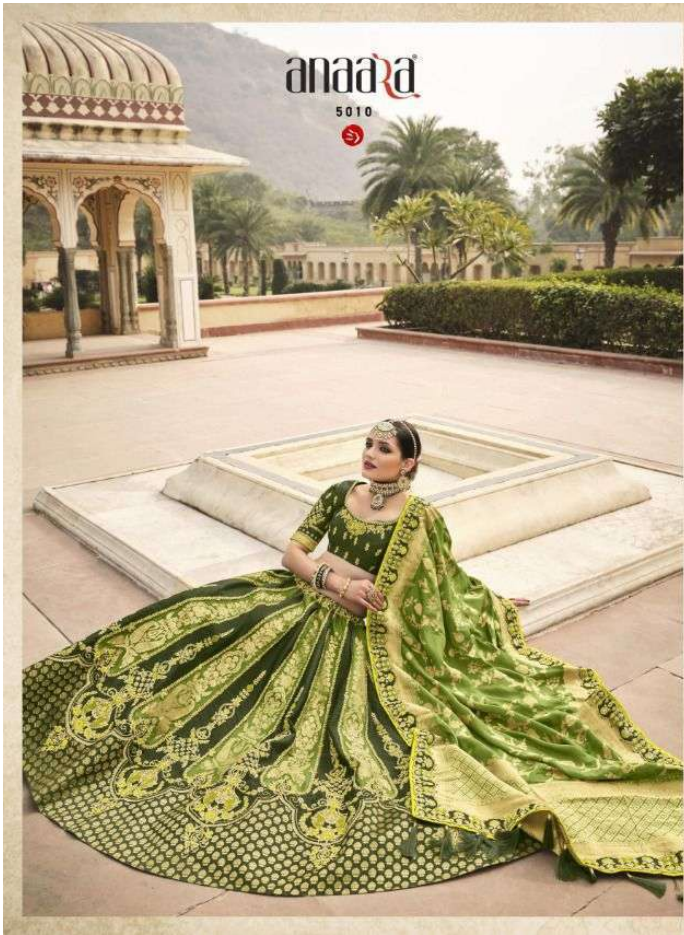

anaara

5006

anaara  
5001

anaara  
5005

anaad

INDIAN FASHION IS A COMPLEX LANGUAGE  
OF GLAMOUR, MODESTY AND SEDUCTION

A promotional graphic for the brand 'anaad'. It features a woman in a pink and gold Indian outfit, framed by a decorative archway with floral motifs. The background is a light beige color with a subtle, repeating pattern. Below the image, the brand name 'anaad' is written in a stylized font. Underneath the brand name, there is a line of text: 'INDIAN FASHION IS A COMPLEX LANGUAGE OF GLAMOUR, MODESTY AND SEDUCTION'. At the bottom center, there is a small red floral logo.