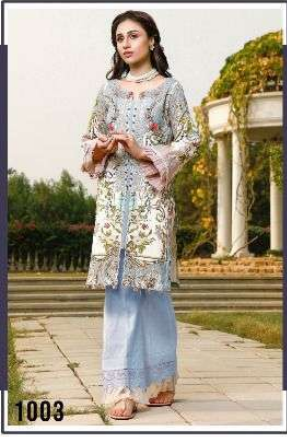

# *Firdous*

PURE LAWN DIGITAL PRINT WITH HEAVY PATCH EMBROIDERY

HOUSE OF LAWN®  
DEFINING FEMININITY AND LUXURY

1002