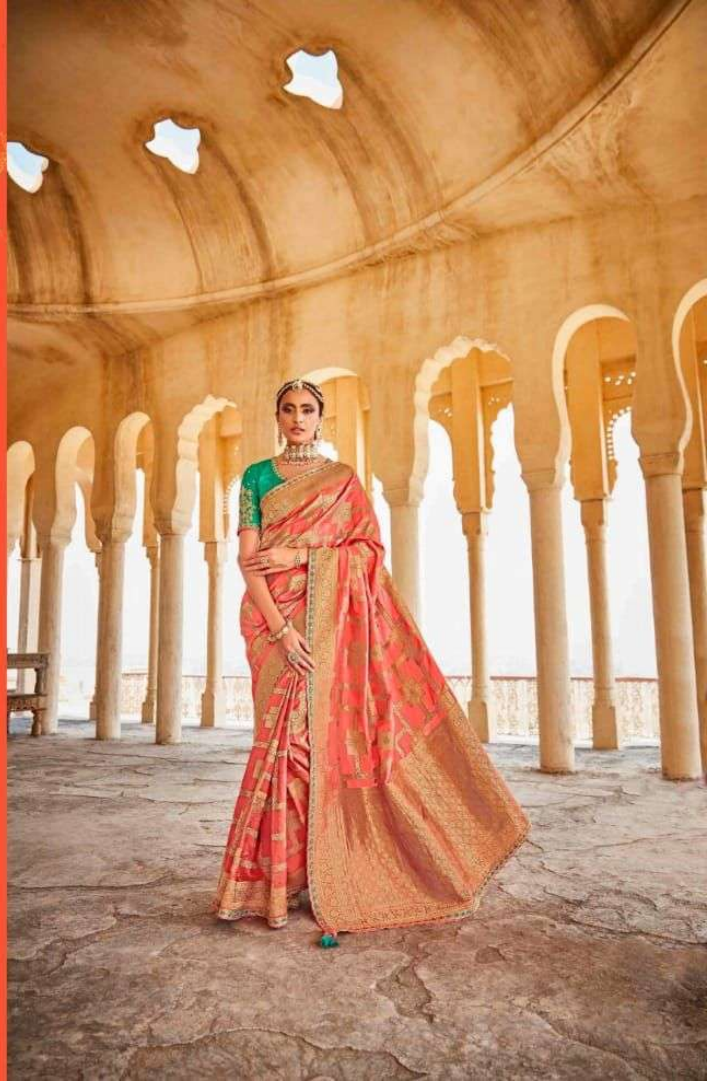

sindhuri
BY KINORA

SA-105