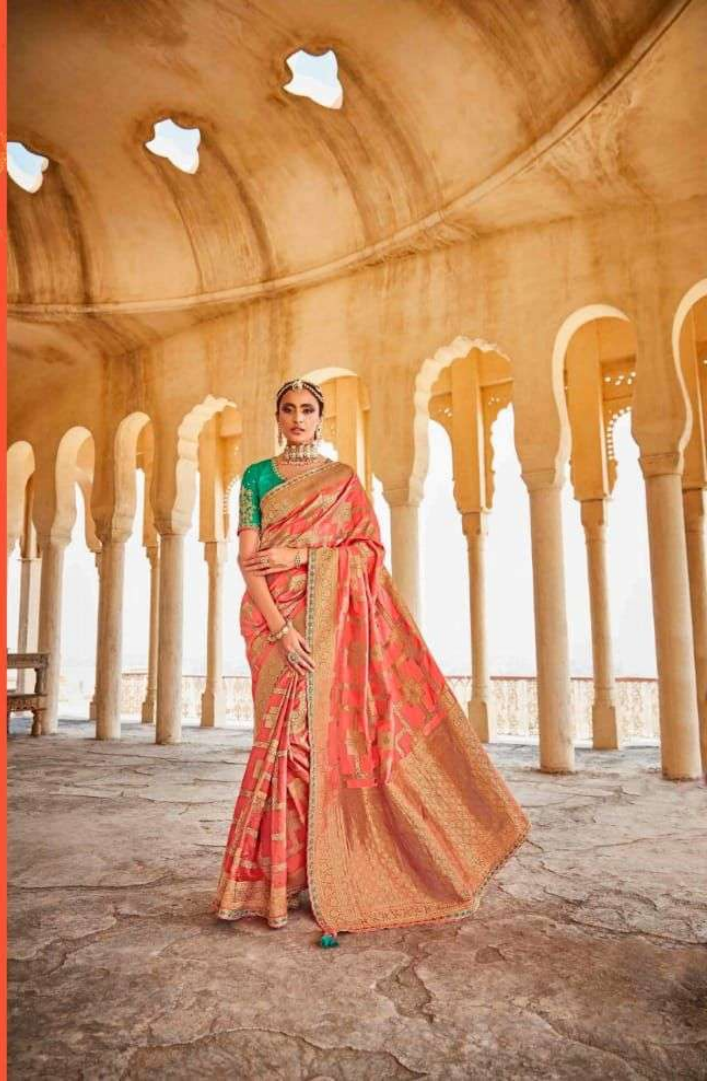

sindhuri
BY KINORA

SA-105