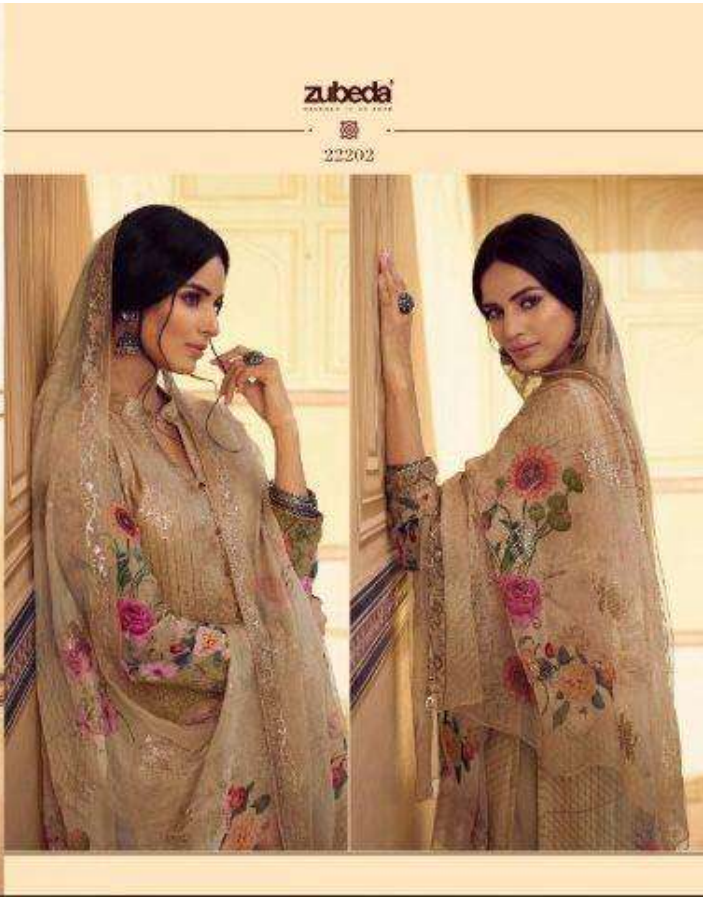

Saiyara

RATE:-1995/-

TOP

Real Gorgette with Embroidery work

DUPATTA

Gorgette with Embroidery work

STITCHED PLAZZO

Gorgette with Embroidery work

Design No.	Product Name	Rate
21901 to 21906	SAIYARA	1995 /-
Total Suits	Total Amount	Average
06	11970/-	1995/-

zubeda

22203

zubeda

22207

Aroma

RATE:-1795/-

TOP