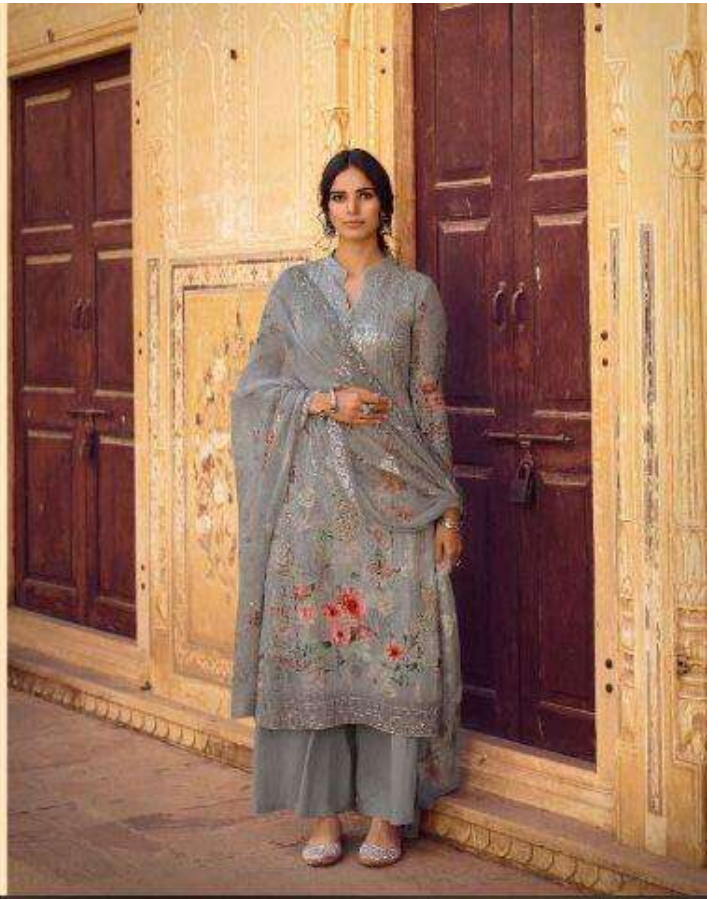

Design No.	Product Name	Rate
21901 to 21906	SAIYARA	1995 /-
Total Suits	Total Amount	Average
06	11970/-	1995/-

zubeda

22203

zubeda

22207

Aroma

RATE:-1795/-

TOP