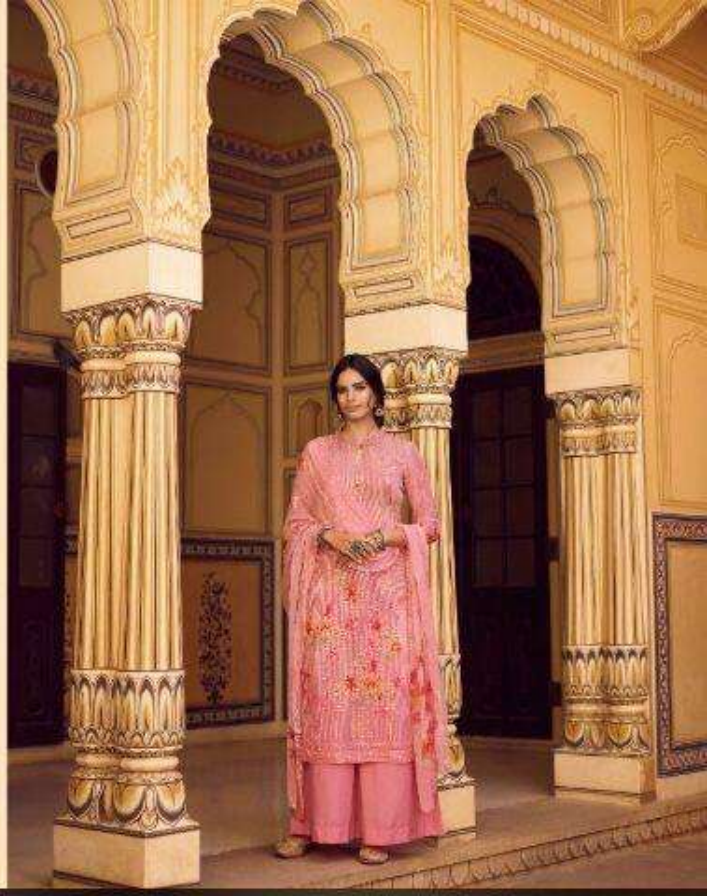

Saiyara

RATE:-1995/-

TOP

Real Gorgette with Embroidery work

DUPATTA

Gorgette with Embroidery work

STITCHED PLAZZO

Gorgette with Embroidery work

Design No.	Product Name	Rate
21901 to 21906	SAIYARA	1995 /-
Total Suits	Total Amount	Average
06	11970/-	1995/-

zubeda

22203

zubeda

22207

Aroma

RATE:-1795/-

TOP

Pure Gorgette Digital Print with Sequence work

DUPATTA

Pure with Sequence work & Digital Print

BOTTOM

Dull Santoon

Design No.	Product Name	Rate
22201 to 22207	AROMA	1795 /-
Total Suits	Total Amount	Average
07	12565/-	1795/-