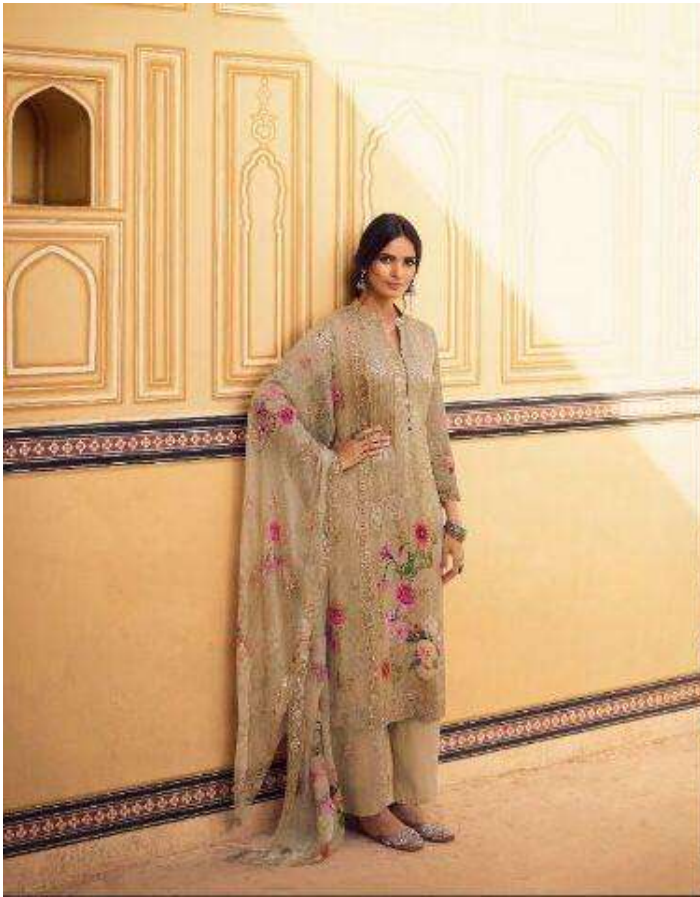

Saiyara

RATE:-1995/-

TOP

Real Gorgette with Embroidery work

DUPATTA

Gorgette with Embroidery work

STITCHED PLAZZO

Gorgette with Embroidery work

Design No.	Product Name	Rate
21901 to 21906	SAIYARA	1995 /-
Total Suits	Total Amount	Average
06	11970/-	1995/-

zubeda

22203

zubeda

22207

Aroma

RATE:-1795/-

TOP