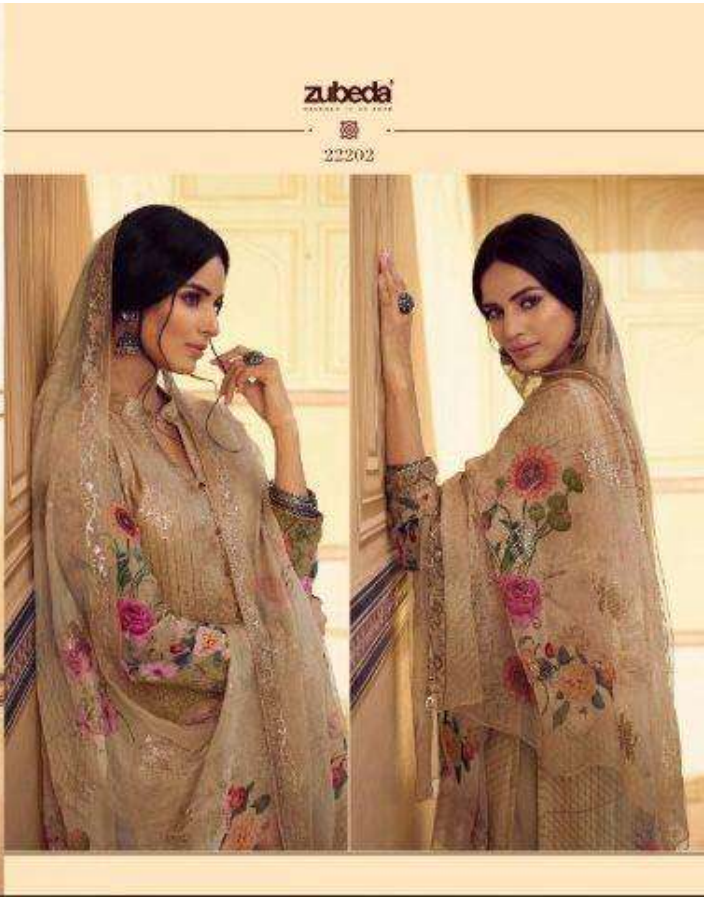

Saiyara

RATE:-1995/-

TOP

Real Gorgette with Embroidery work

DUPATTA

Gorgette with Embroidery work

STITCHED PLAZZO

Gorgette with Embroidery work

Design No.	Product Name	Rate
21901 to 21906	SAIYARA	1995 /-
Total Suits	Total Amount	Average
06	11970/-	1995/-

zubeda

22203

zubeda

22207

Aroma

RATE:-1795/-

TOP