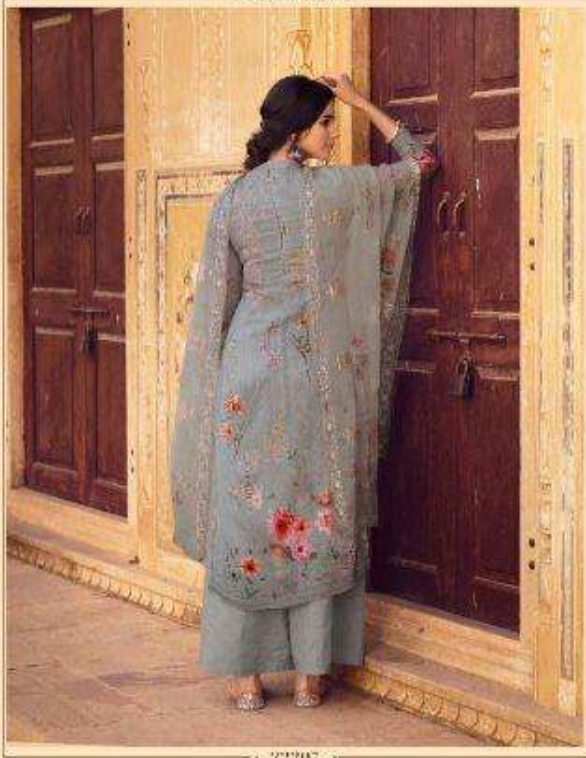

Design No.	Product Name	Rate
21901 to 21906	SAIYARA	1995 /-
Total Suits	Total Amount	Average
06	11970/-	1995/-

zubeda

22203

zubeda

22207

Aroma

RATE:-1795/-

TOP