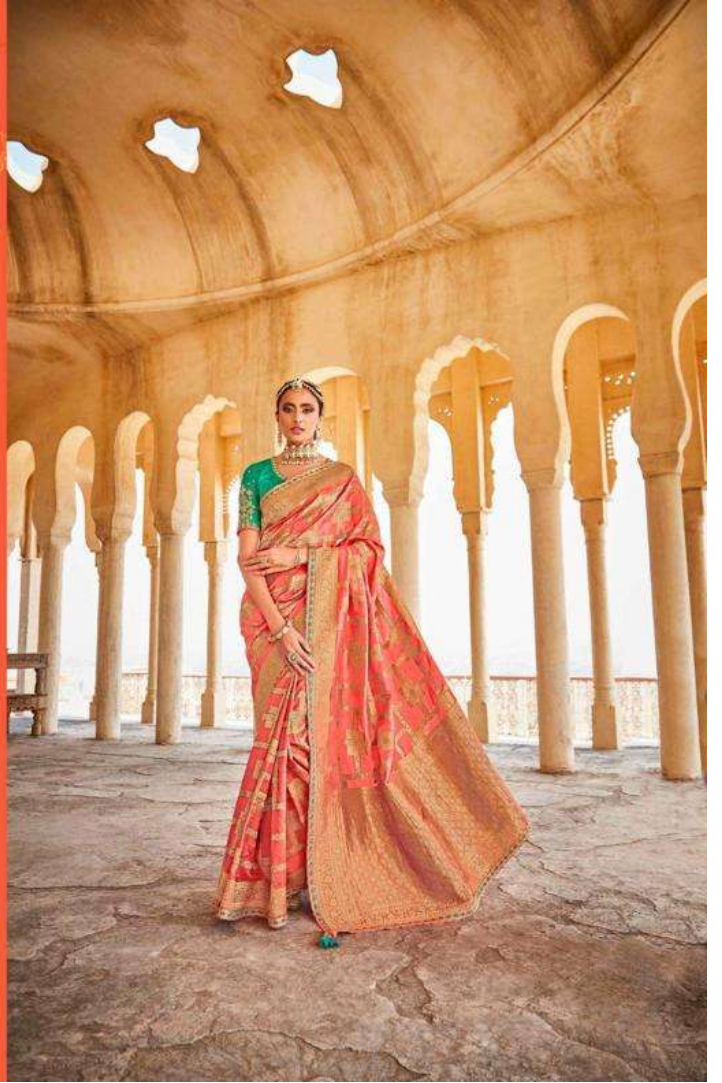

sindhuri
BY KAPOOR

SA-105