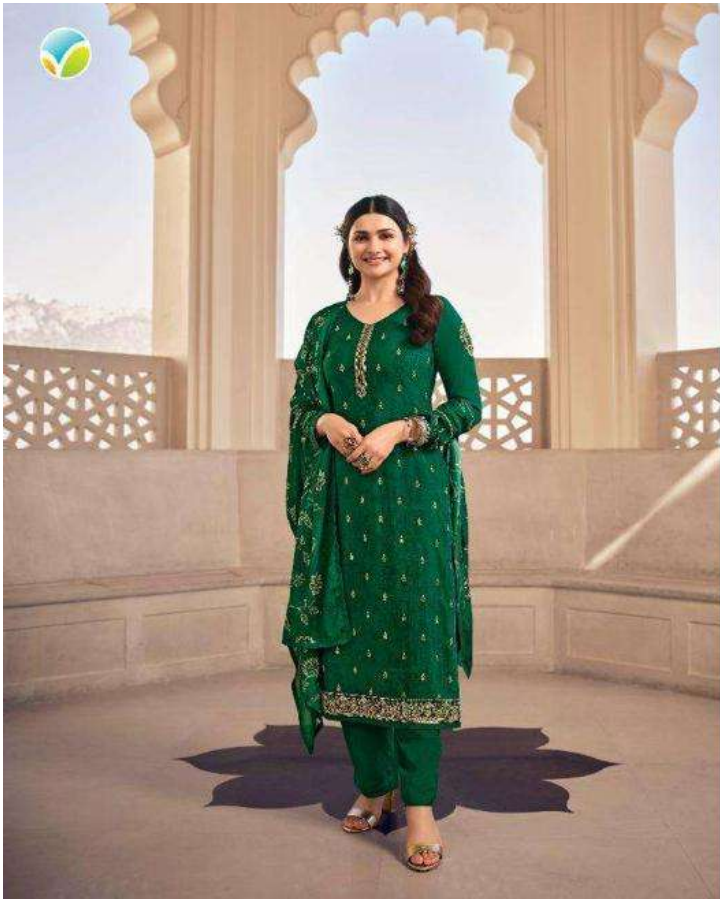

SILKINA® VINAY® ROYAL CREPE- 36
A World by Vinay® VINAY FASHION LLP A Product by Kaitiro®

Shop on Amazon | Buy on Flipkart | Buy on Myntra | Buy on Jabong

VINAY
VINAY FASHION LLP
2022

THEinside
→ LOOK

VINAY
VINAY FASHION LLP

The Malasia
→ LOOK 16522

THE magneticLOOK 16621

16625