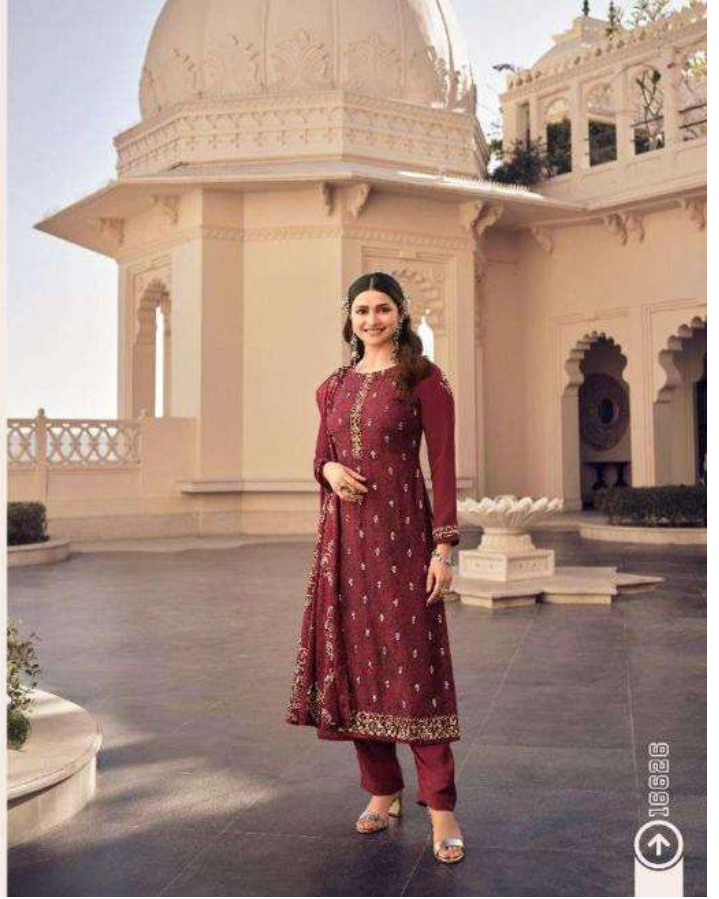

ROYAL CREPE - 36

A Product by SILKINA®

-  [vinayfashionllp](#)
-  [vinay_fashion_llp](#)
-  [vinayfashion](#)
-  [vinay-fashion-llp](#)

SILKINA®
A Brand by Vinay®

NEW
LOOK 16627

16626
↑

16822

16621