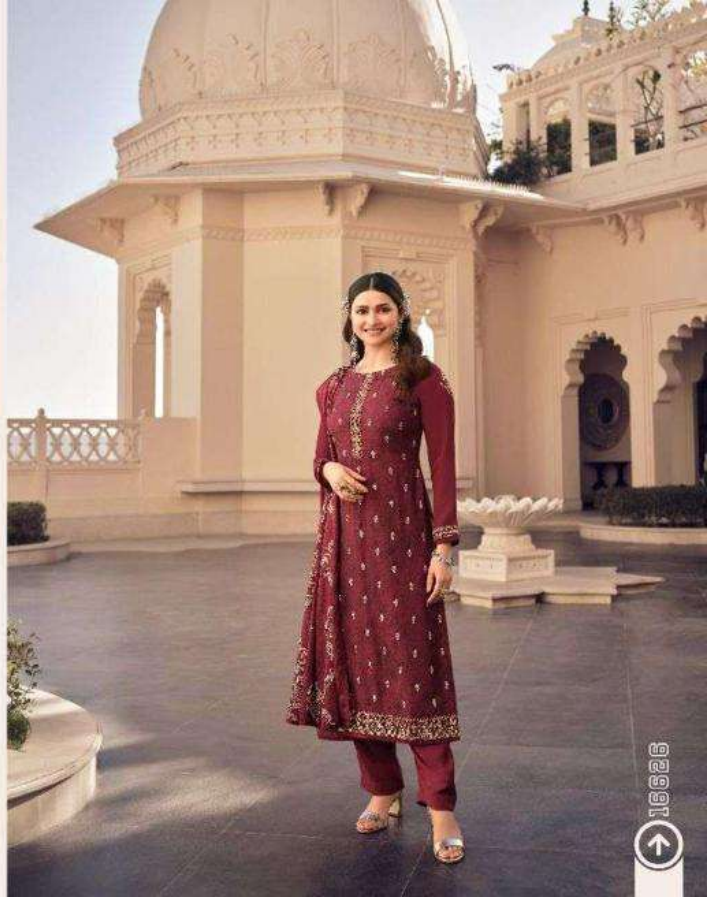

ROYAL CREPE - 36

A Product by SILKINA®

-  [vinayfashionllp](#)
-  [vinay_fashion_llp](#)
-  [vinayfashion](#)
-  [vinay-fashion-llp](#)

SILKINA®
A Brand by Vinay®

NEW
LOOK 16627

16626
↑

16621

16622