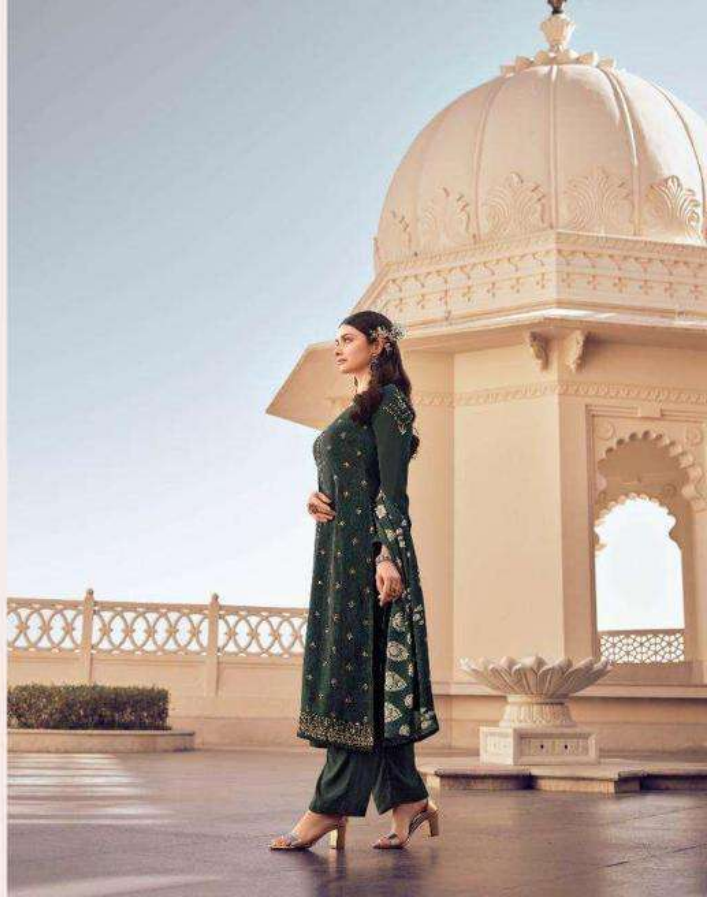

FABRIC DETAILS

TOP
EMBROIDERED ROYAL CREPE

BOTTOM
ROYAL CREPE

DUPATTA
GEORGETTE

HSN CODE-54075420

VINAY
VINAY FASHION LLP.
2022

THE Icons
LOOK
16625

 **VINAY**
VINAY FASHION LLP
2015-16