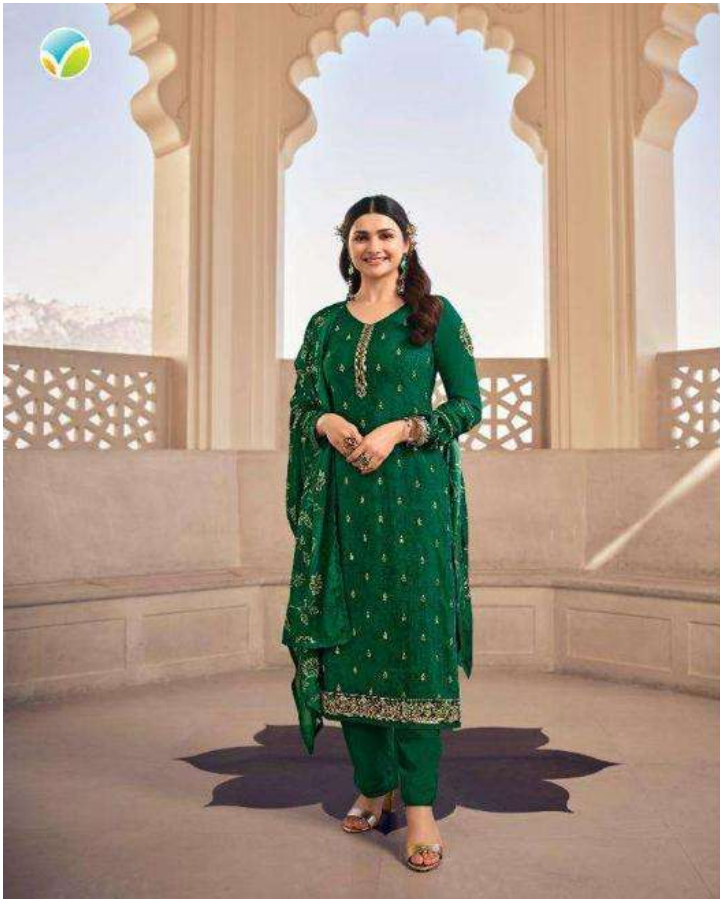

THE magneticLOOK 16621