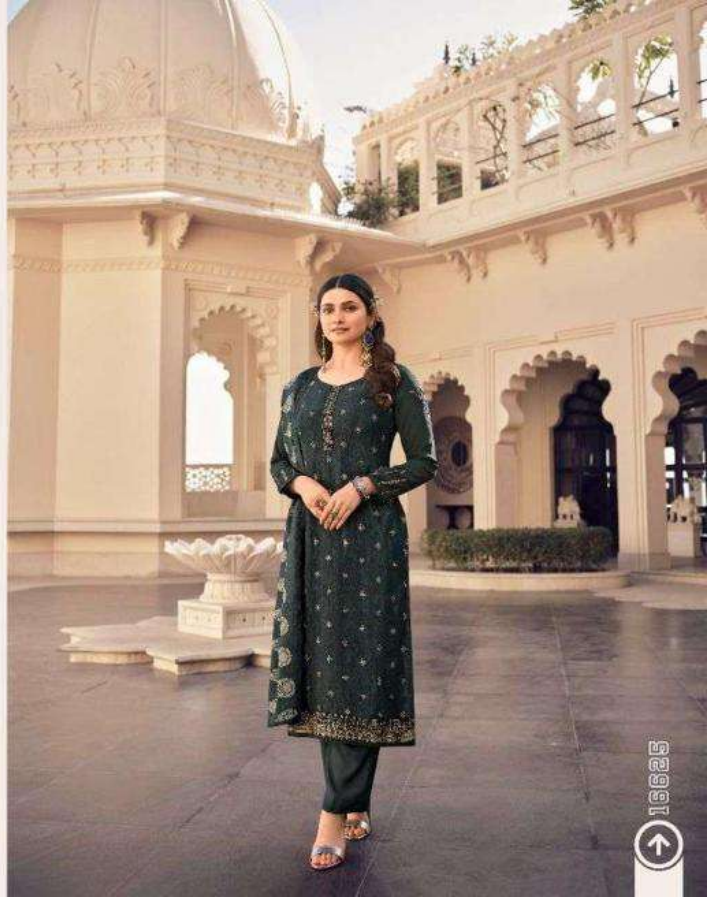

SILKINA® VINAY® ROYAL CREPE- 36
A World by Vinay® VINAY FASHION LLP A Product by Kaitiro®

Shop on Amazon | Buy on Flipkart | Buy on Myntra | Buy on Jabong

VINAY
VINAY FASHION LLP
2022

THEinside
→ LOOK

VINAY
VINAY FASHION LLP

The Malasia
→ LOOK 16522

THE magneticLOOK 16621

16625