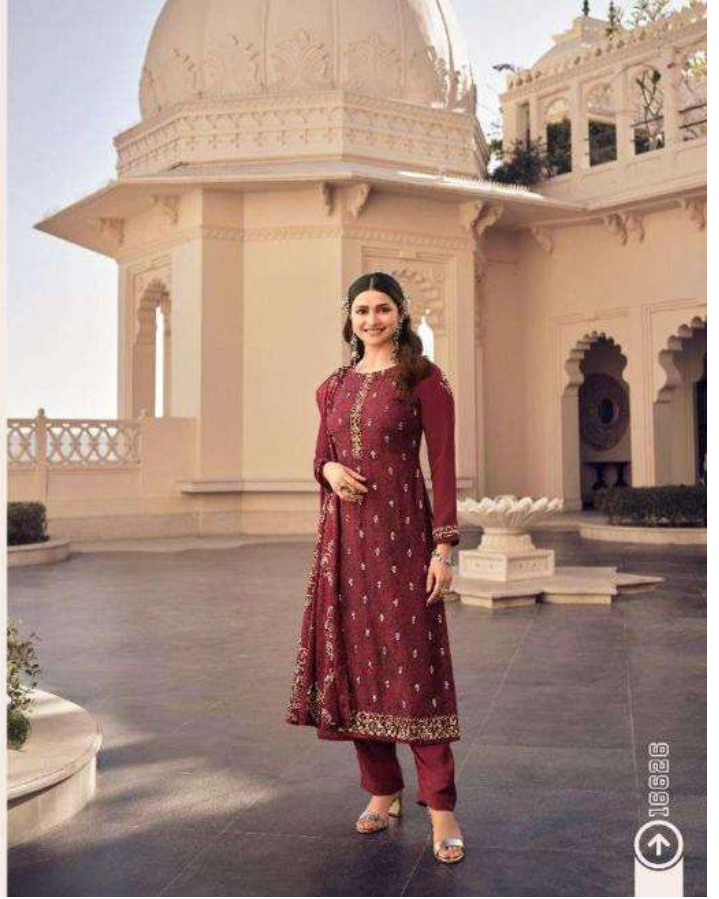

ROYAL CREPE - 36

A Product by SILKINA®

-  [vinayfashionllp](#)
-  [vinay_fashion_llp](#)
-  [vinayfashion](#)
-  [vinay-fashion-llp](#)

SILKINA®
A Brand by Vinay®

NEW
LOOK 16627

16626
↑

16628
↑

16822