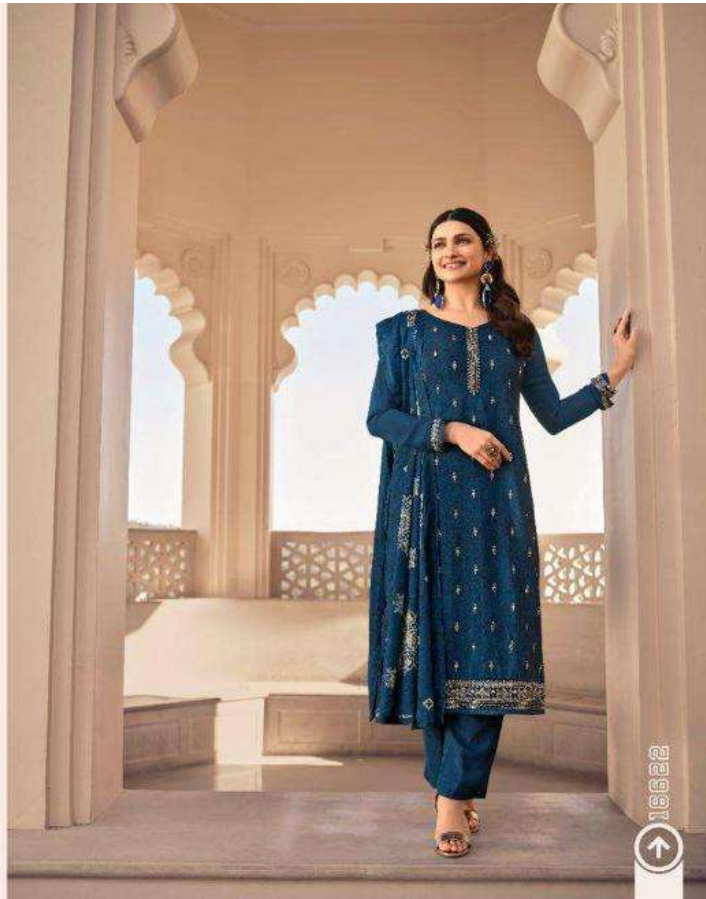

ROYAL CREPE - 36

A Product by SILKINA®

-  [vinayfashionlp](#)
-  [vinay_fashion_lp](#)
-  [vinayfashion](#)
-  [vinay-fashion-lp](#)

SILKINA®
A Brand by Vinay®

NEW
LOOK 16627

16626
↑

16622

16621