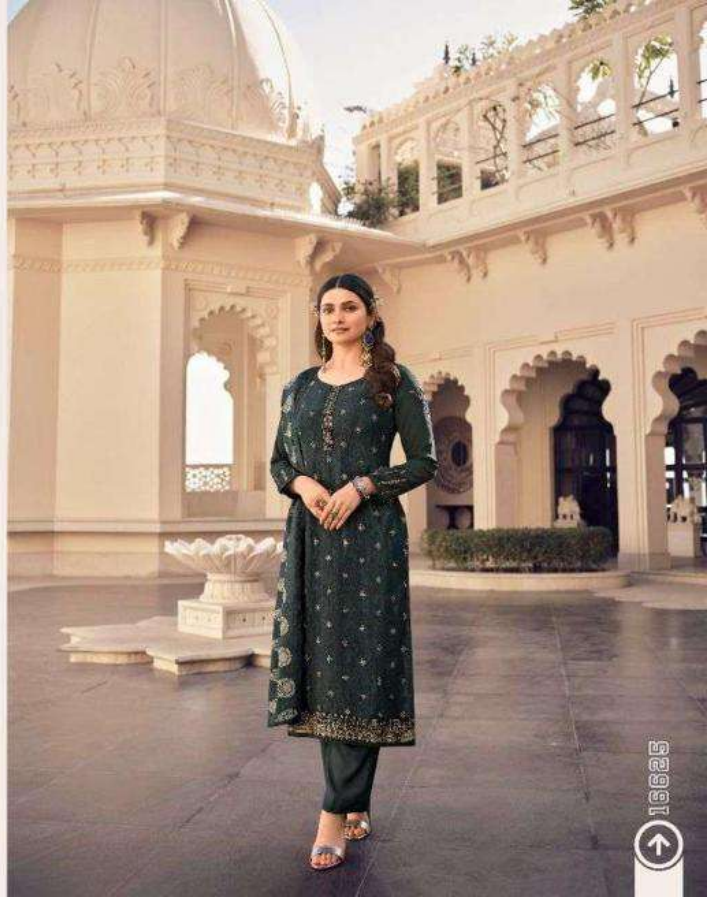

THE magneticLOOK 16621

16625