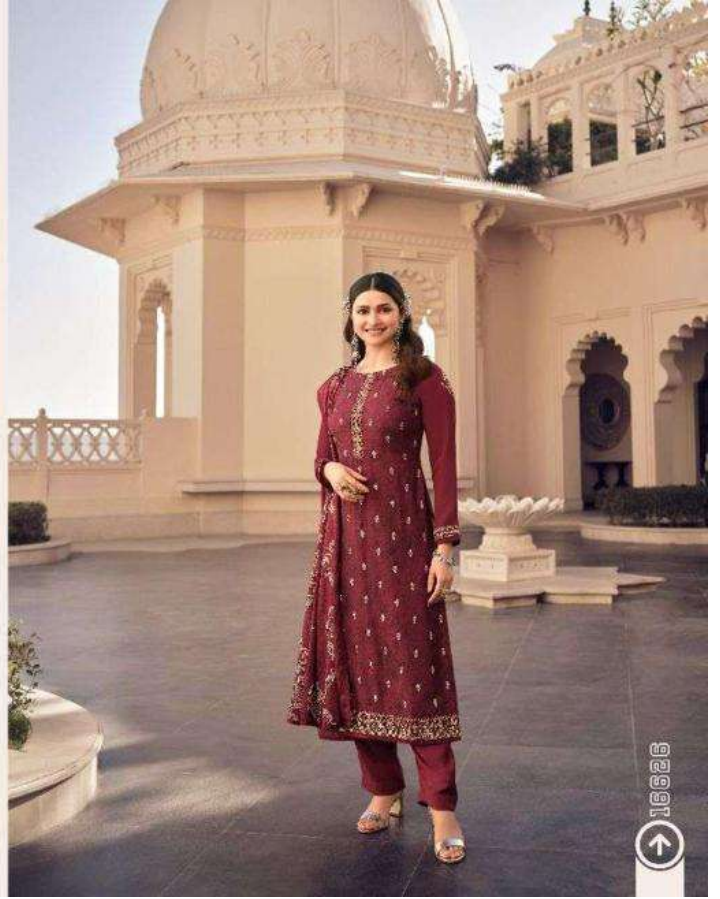

ROYAL CREPE - 36

A Product by SILKINA®

-  [vinayfashionlp](#)
-  [vinay_fashion_lp](#)
-  [vinayfashion](#)
-  [vinay-fashion-lp](#)

SILKINA®
A Brand by Vinay®

NEW
LOOK 16627

16626
↑

16622

16621