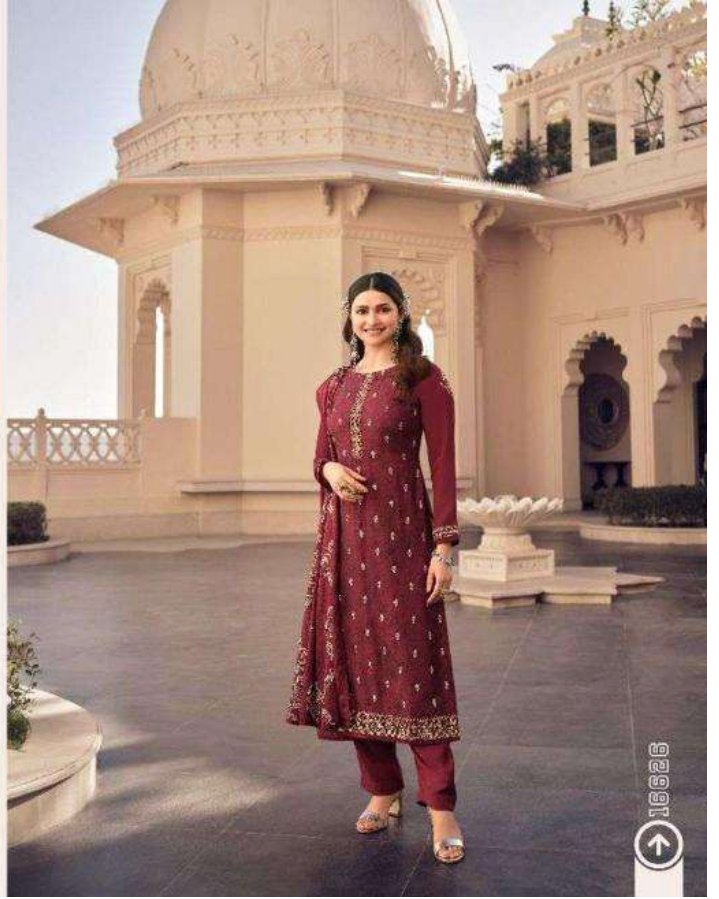

ROYAL CREPE - 36

A Product by SILKINA®

-  [vinayfashionllp](#)
-  [vinay_fashion_llp](#)
-  [vinayfashion](#)
-  [vinay-fashion-llp](#)

SILKINA®
A Brand by Vinay®

NEW
LOOK 16627

16626
↑

16628

16621