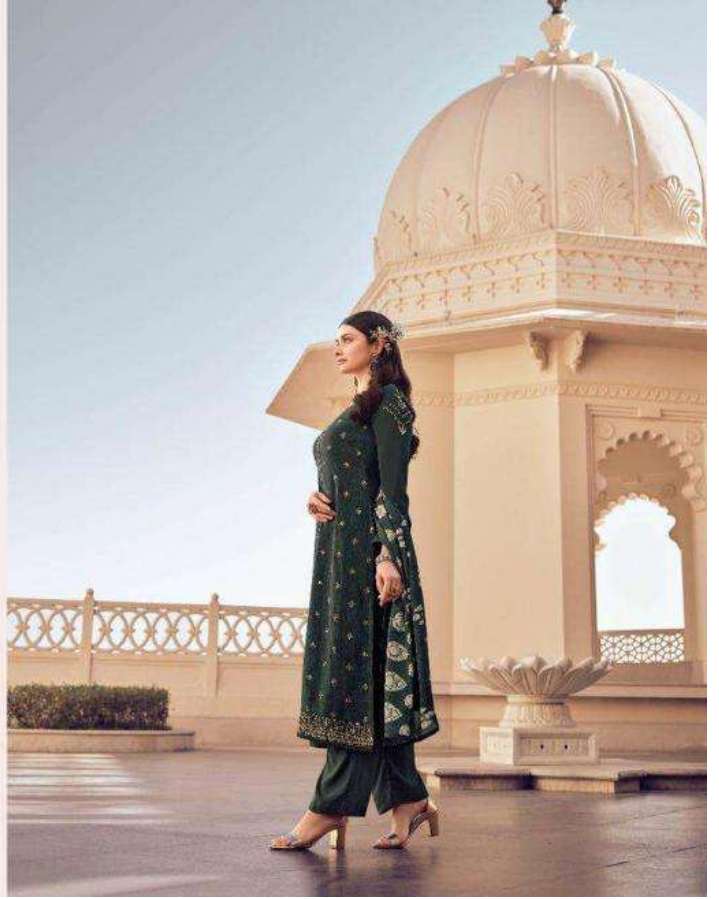

VINAY
VINAY FASHION LLP.
2022

THE Icons
LOOK
16625