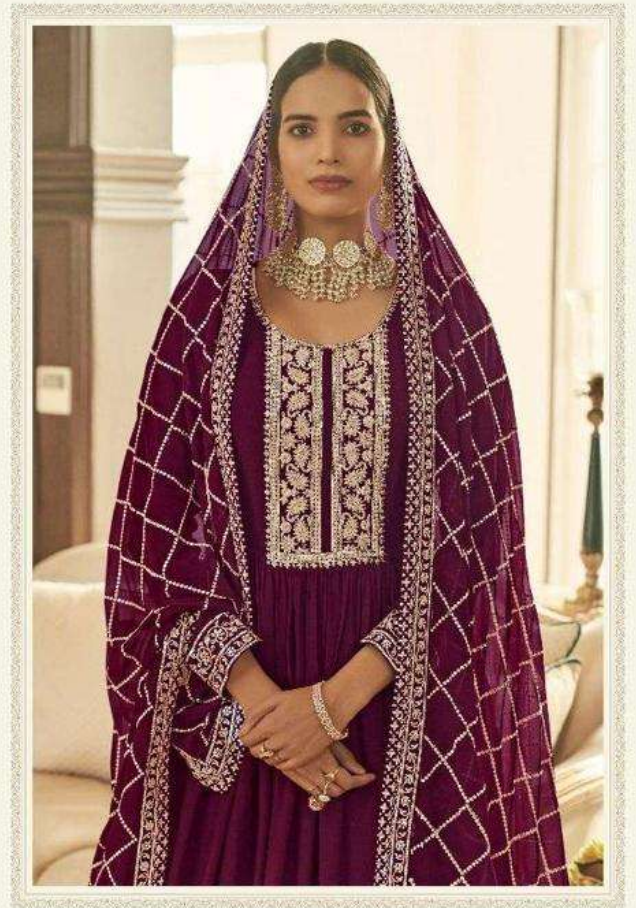

fiona[™]

SACHI

51000

51000A

sfiona

51000A

fiona[™]

SACHI

fiona®

Dark INSIDE

the ethnic elements of Indian fashion
from traditional motifs to custom
essential hints of folk and vibrant
regional colors, contemporary
stance and hundred person
quality printed

◆ 51000 ◆