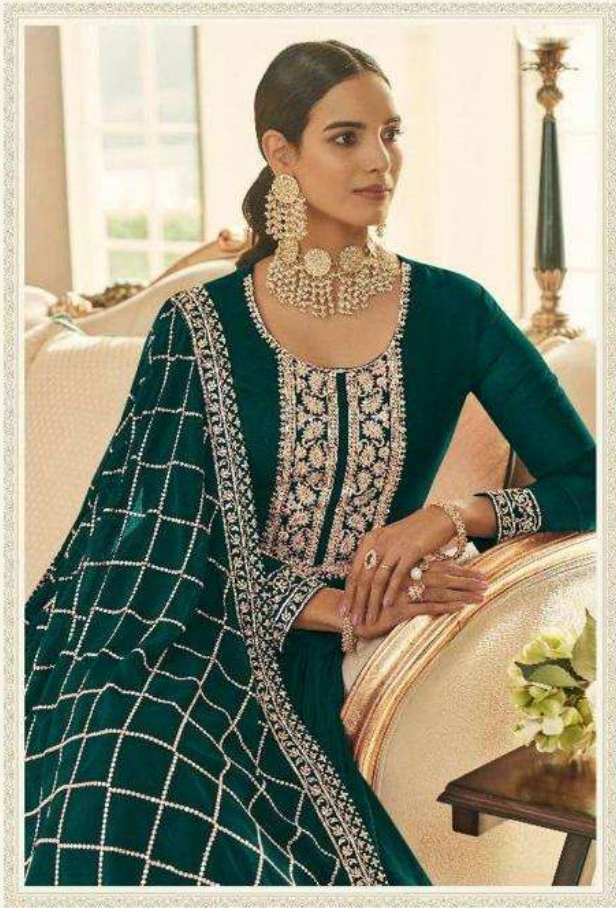

fiona[™]

SACHI

51000

51000A

sfiona

51000A

fiona[™]

SACHI

fiona®

Dark INSIDE

the ethnic elements of Indian fashion
from traditional motifs to custom
essential hints of folk and vibrant
regional colors, contemporary
stance and hundred person
quality printed

◆ 51000 ◆