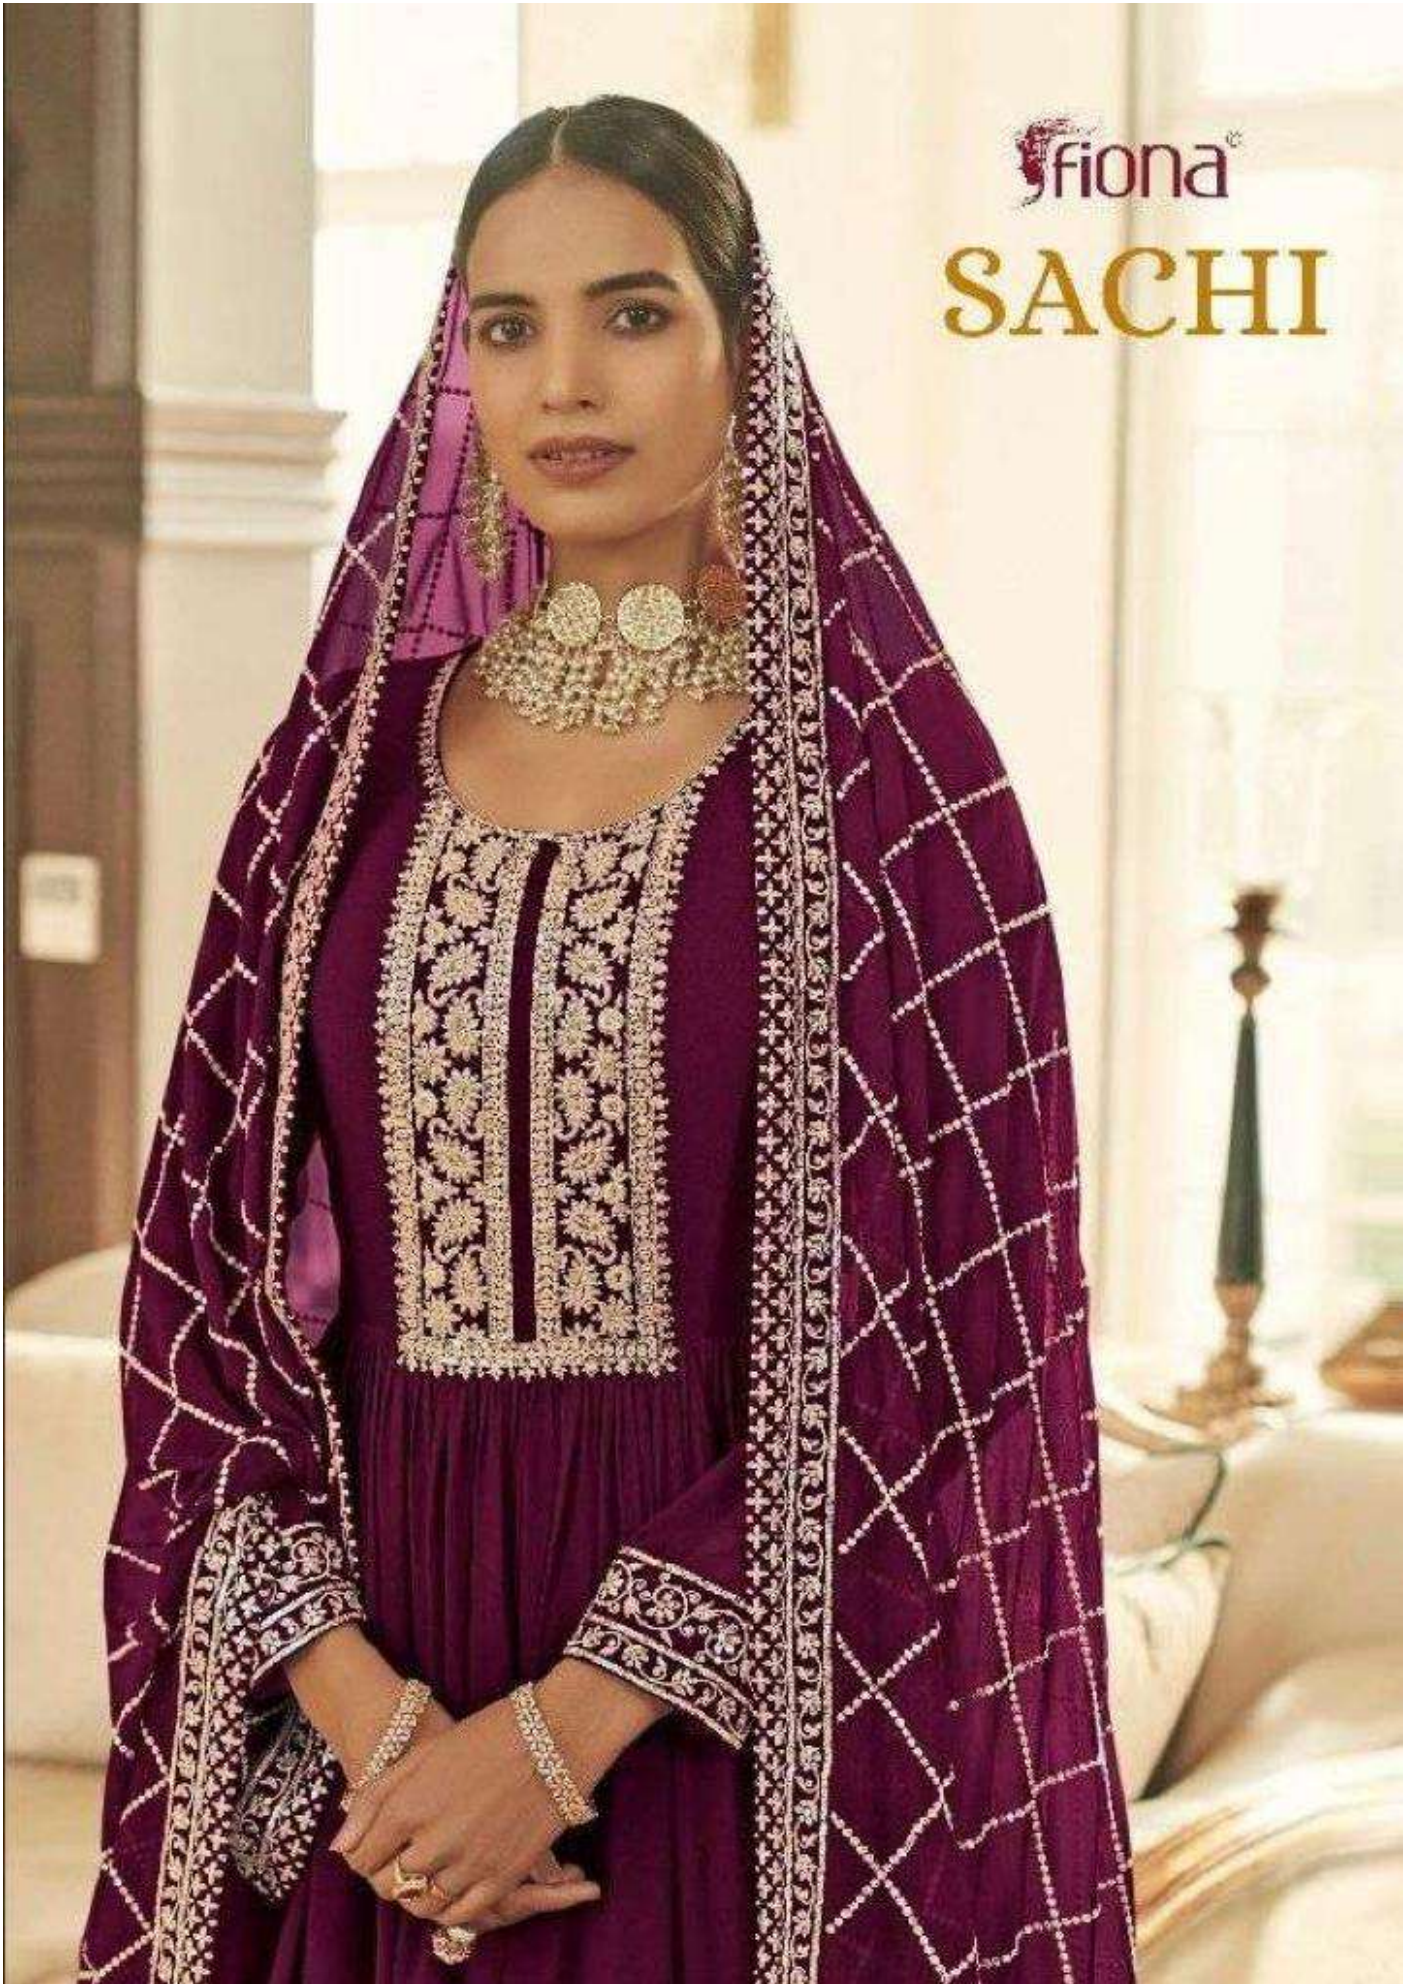

fiona™

SACHI