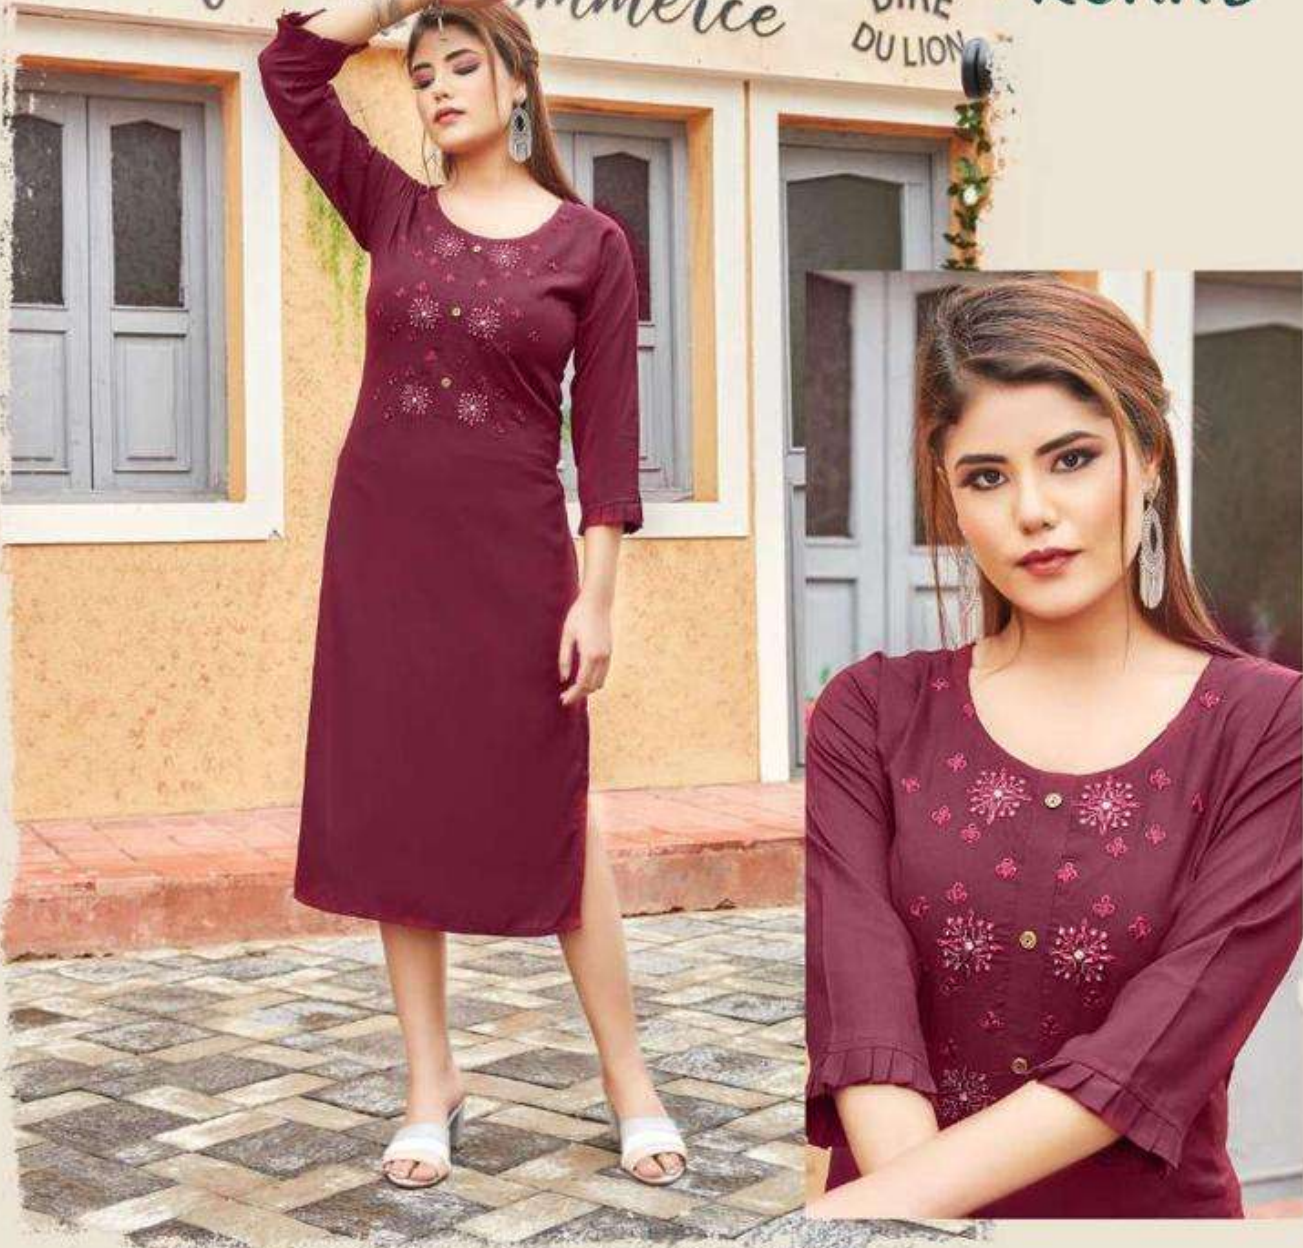

1005

Lige Lisa

RUAAB

PRETTY POWER

THIS DESIGN SHOWS OUR COMMITMENT TOWARDS UNVEILING THE REAL BEAUTY AND PERSONALITY OF MODERN INDIAN WOMEN BY OFFERING FABRICS AND CRAFTSMANSHIP WITH CONTEMPORARY THEMES

1006