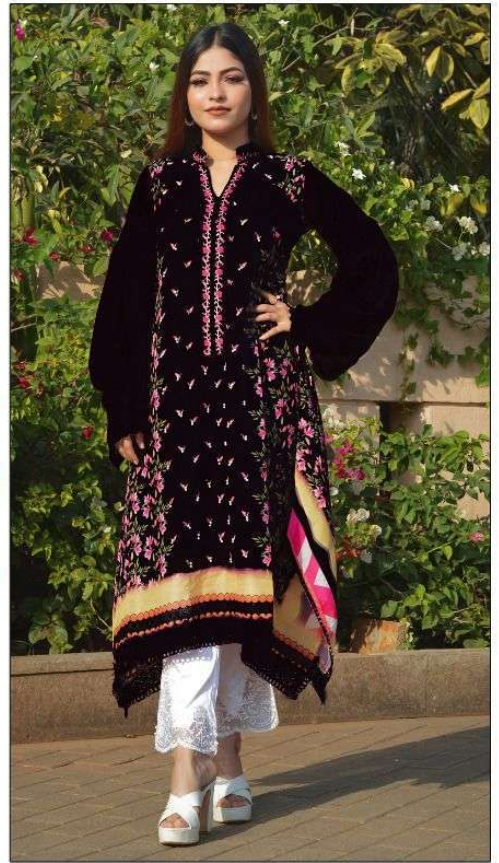

LAIBA[®]
AM VOL-98

LAIBA[®]
AM VOL-98

LAIBA
AM VOL-98

LAIBA
AM VOL-98

LAIBA
AM VOL-98

FABRICS DETAILS

TOP:-PURE GEORGETTE
BOTTOM:-PURE COTTON SARTIN STREACHABLE
SIZE:-XL

CARE INSTRUCTIONS