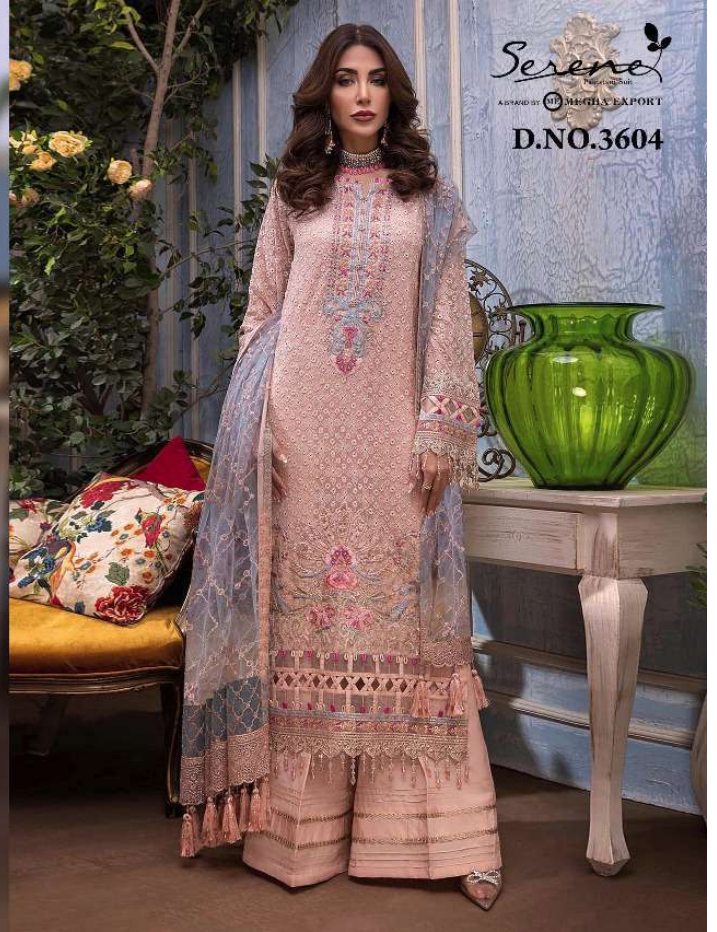

Serene
A BRAND BY ME MEGHA EXPORT

Adan Libas Ravia

Vol-3

Serene
A BRAND BY ME MEGHA EXPORT

Adan Libas Ravia

Vol-3

Sereno
Presenting Sub
A BRAND BY MEGA EXPORT
D.NO.3606

Adan Libas Ravia

Top - Fox Georgette Boring Work Embroidered
Inner Bottom - Heavy Santoon
Dupatta - Organza/Nazneen/Butterfly Net Heavy Embroidered

Adan Libas *Ravia*

Vol-3

D.NO.	TOP	INNER	BOTTOM	DUPATTA	RATE
3601	FOX GEORGETTE BORING WORK HEAVY EMBROIDERED	HEAVY SHANTUN	HEAVY SHANTUN	ORGANZA HEAVY EMBROIDERD	1585/-
3602	FOX GEORGETTE BORING WORK HEAVY EMBROIDERED	HEAVY SHANTUN	HEAVY SHANTUN	BUTTERFLY NET HEAVY EMBROIDERED	1585/-
3603	FOX GEORGETTE BORING WORK HEAVY EMBROIDERED	HEAVY SHANTUN	HEAVY SHANTUN	NAZMIN HEAVY EMBROIDERED	1585/-
3604	FOX GEORGETTE BORING WORK HEAVY EMBROIDERED	HEAVY SHANTUN	HEAVY SHANTUN	BUTTERFLY NET HEAVY EMBROIDERED	1585/-
3605	FOX GEORGETTE BORING WORK HEAVY EMBROIDERED	HEAVY SHANTUN	HEAVY SHANTUN	BUTTERFLY NET HEAVY EMBROIDERED	1585/-
3606	FOX GEORGETTE BORING WORK HEAVY EMBROIDERED	HEAVY SHANTUN	HEAVY SHANTUN	BUTTERFLY NET HEAVY EMBROIDERED	1585/-