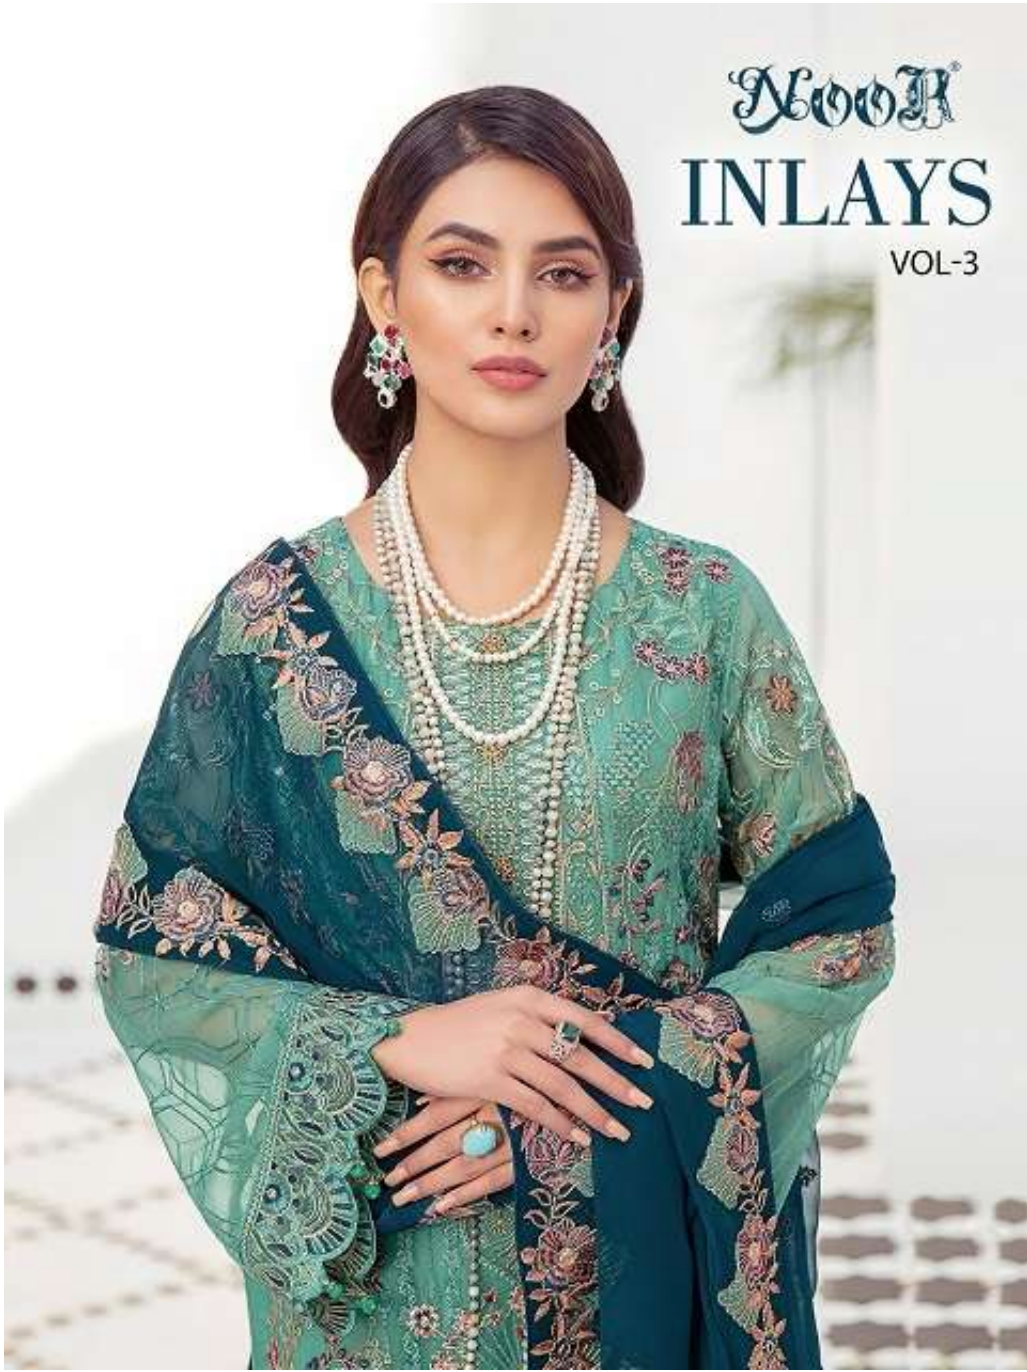

*Noor*  
**INLAYS**  
VOL-3

INLAYS  
VOL-3

NOOR

D.No.9000

**TOP**

GEORGETTE WITH  
STYLISH WORK

**BOTTOM-INNER**

HEAVY SANTOON

**DUPATTA**

NAZNIK CHIFFON  
WITH WORK

INLAYS  
VOL-3

NOOR®

D.No.9002

**TOP**

GEORGETTE WITH  
STYLISH WORK

**BOTTOM-INNER**  
HEAVY SANTOON

**DUPATTA**

NAZNIK CHIFFON  
WITH WORK

INLAYS  
VOL-3

NOOR®

D.No.9001

**TOP**  
GEORGETTE WITH  
STYLISH WORK

**BOTTOM-INNER**  
HEAVY SANTOON

**DUPATTA**  
NAZNIK CHIFFON  
WITH WORK