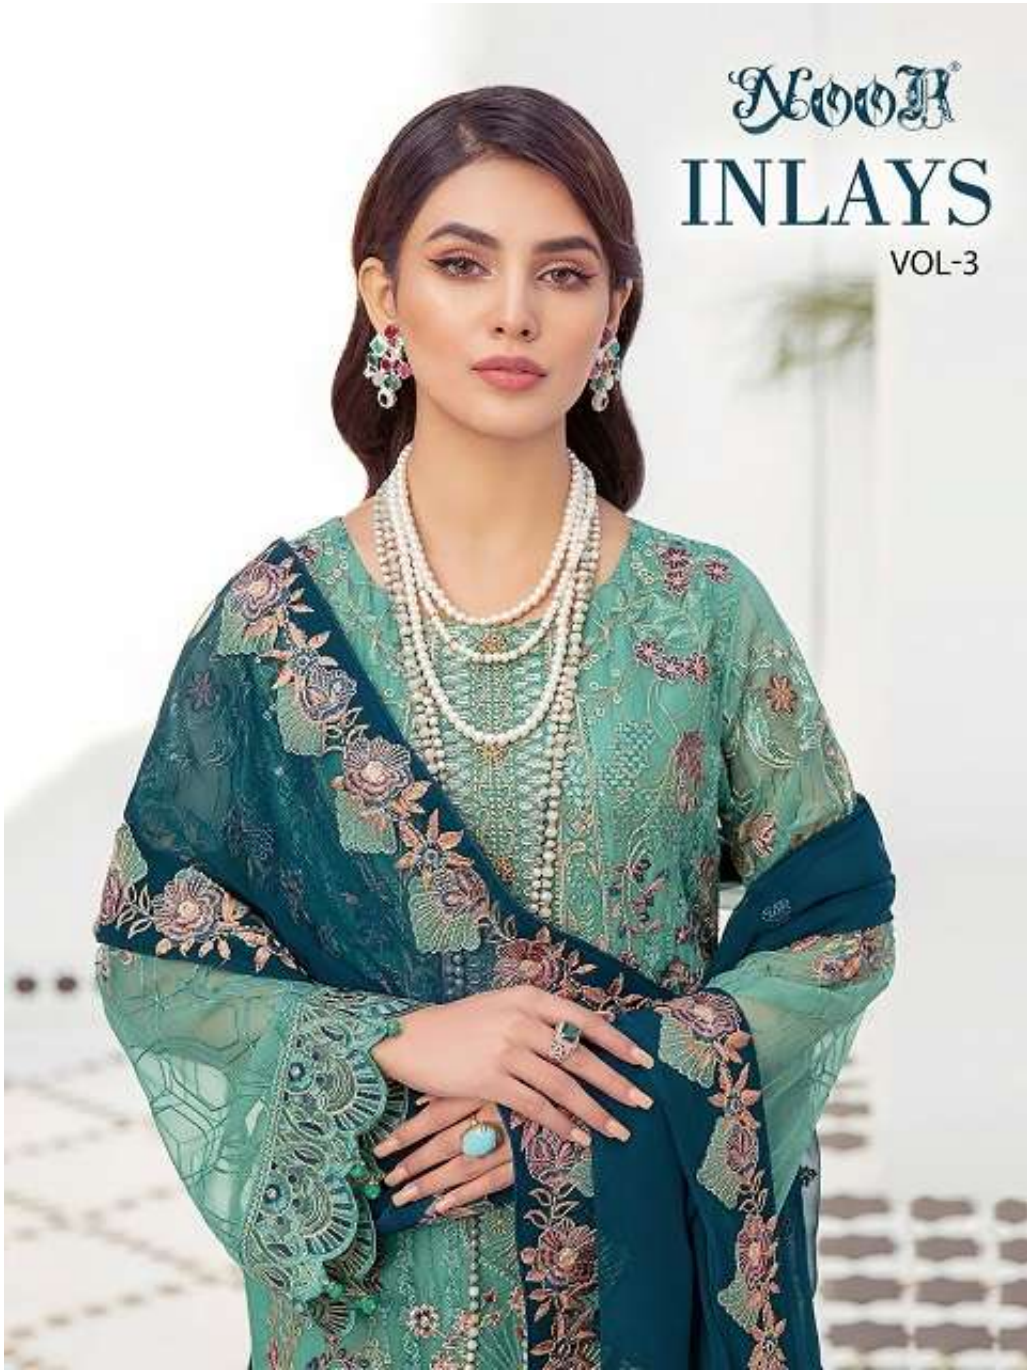

Noor
INLAYS
VOL-3