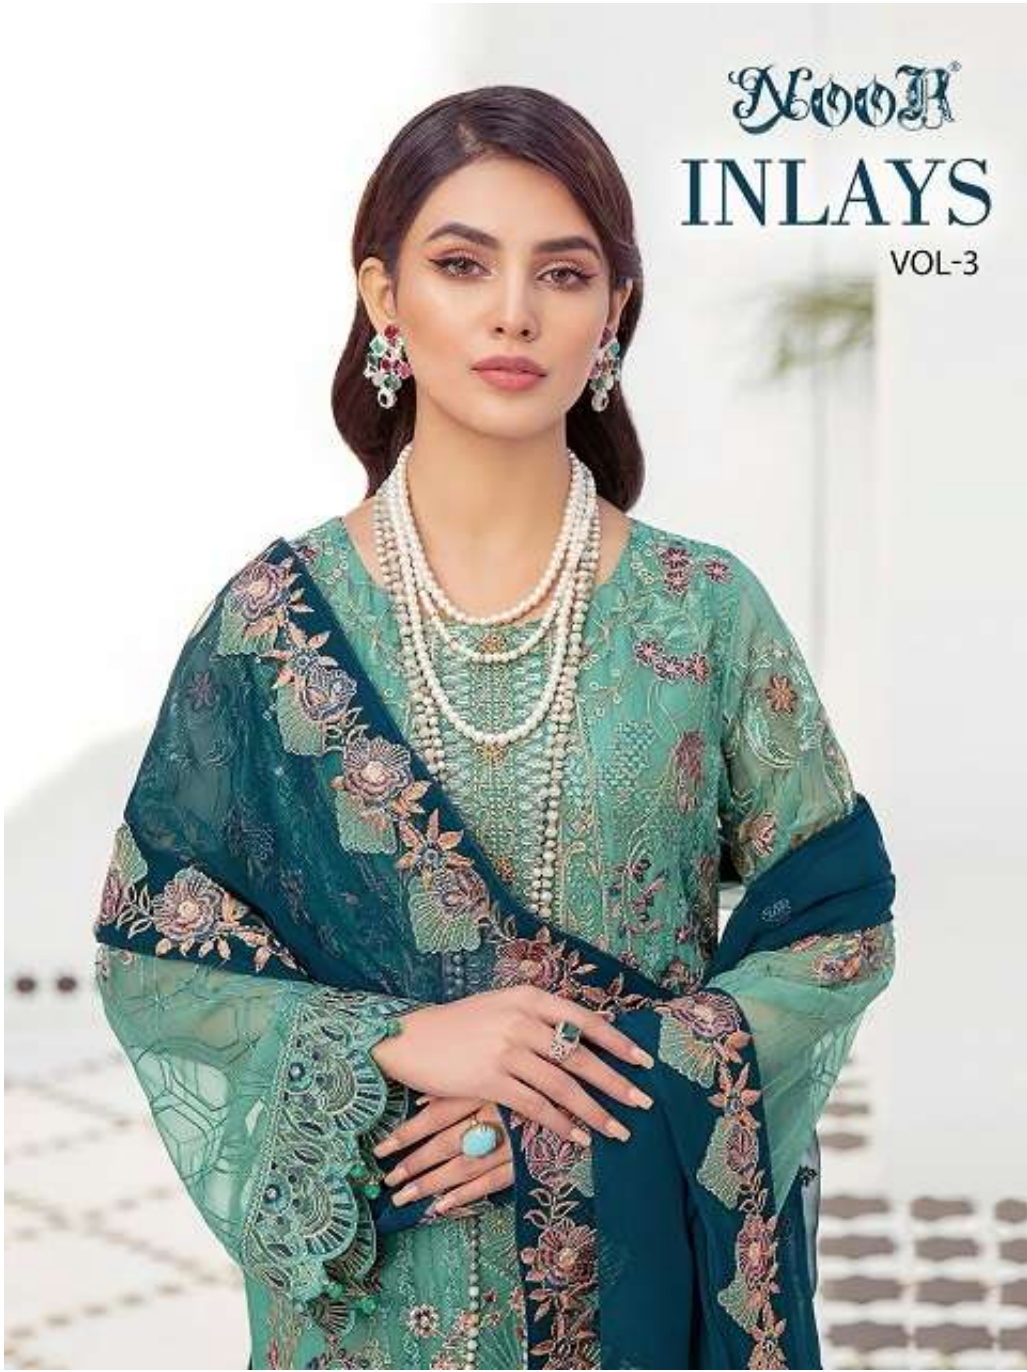

Noor
INLAYS
VOL-3

NLOOH

9001

INLAYS
VOL-3

NOOR

D.No.9000

TOP

GEORGETTE WITH
STYLISH WORK

BOTTOM-INNER

HEAVY SANTOON

DUPATTA

NAZNIK CHIFFON
WITH WORK

INLAYS
VOL-3

NOOR®

D.No.9002

TOP

GEORGETTE WITH
STYLISH WORK

BOTTOM-INNER

HEAVY SANTOON

DUPATTA

NAZNIK CHIFFON
WITH WORK

INLAYS
VOL-3

NOOR®

D.No.9001

TOP
GEORGETTE WITH
STYLISH WORK

BOTTOM-INNER
HEAVY SANTOON

DUPATTA
NAZNIK CHIFFON
WITH WORK

Noor
INLAYS
VOL-3

Noor[®]

INLAYS

VOL-3

9000