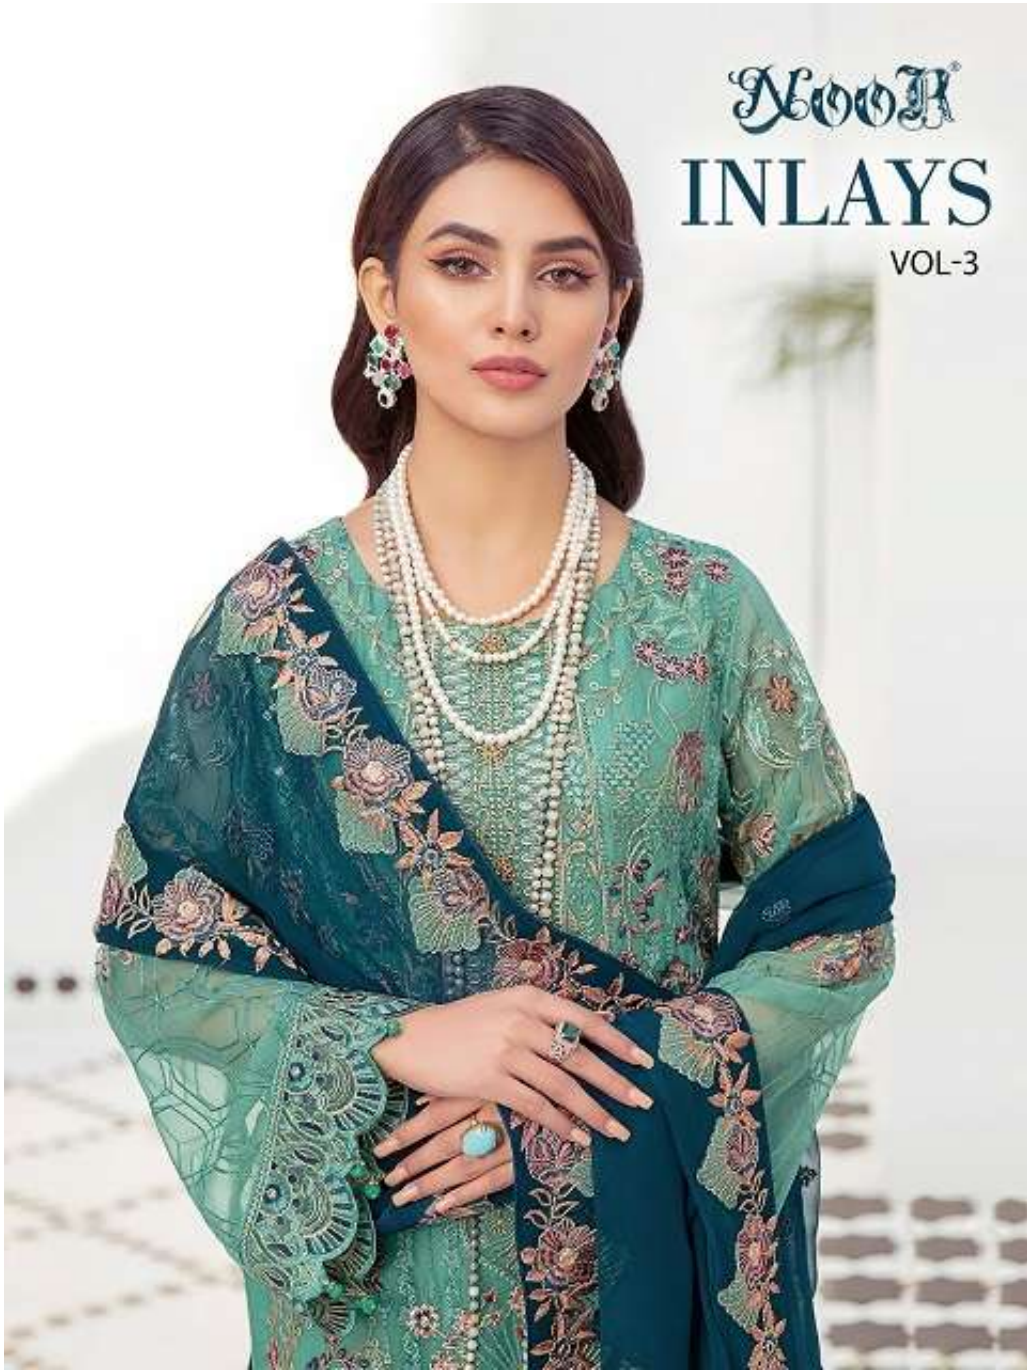

Noor
INLAYS
VOL-3

INLAYS
VOL-3

NOOR

D.No.9000

TOP

GEORGETTE WITH
STYLISH WORK

BOTTOM-INNER

HEAVY SANTOON

DUPATTA

NAZNIK CHIFFON
WITH WORK

INLAYS
VOL-3

NOOR®

D.No.9002

TOP

GEORGETTE WITH
STYLISH WORK

BOTTOM-INNER

HEAVY SANTOON

DUPATTA

NAZNIK CHIFFON
WITH WORK

INLAYS
VOL-3

NOOR®

D.No.9001

TOP
GEORGETTE WITH
STYLISH WORK

BOTTOM-INNER
HEAVY SANTOON

DUPATTA
NAZNIK CHIFFON
WITH WORK

Noor
INLAYS
VOL-3

Noor[®]

INLAYS

VOL-3

9000

9001

9002