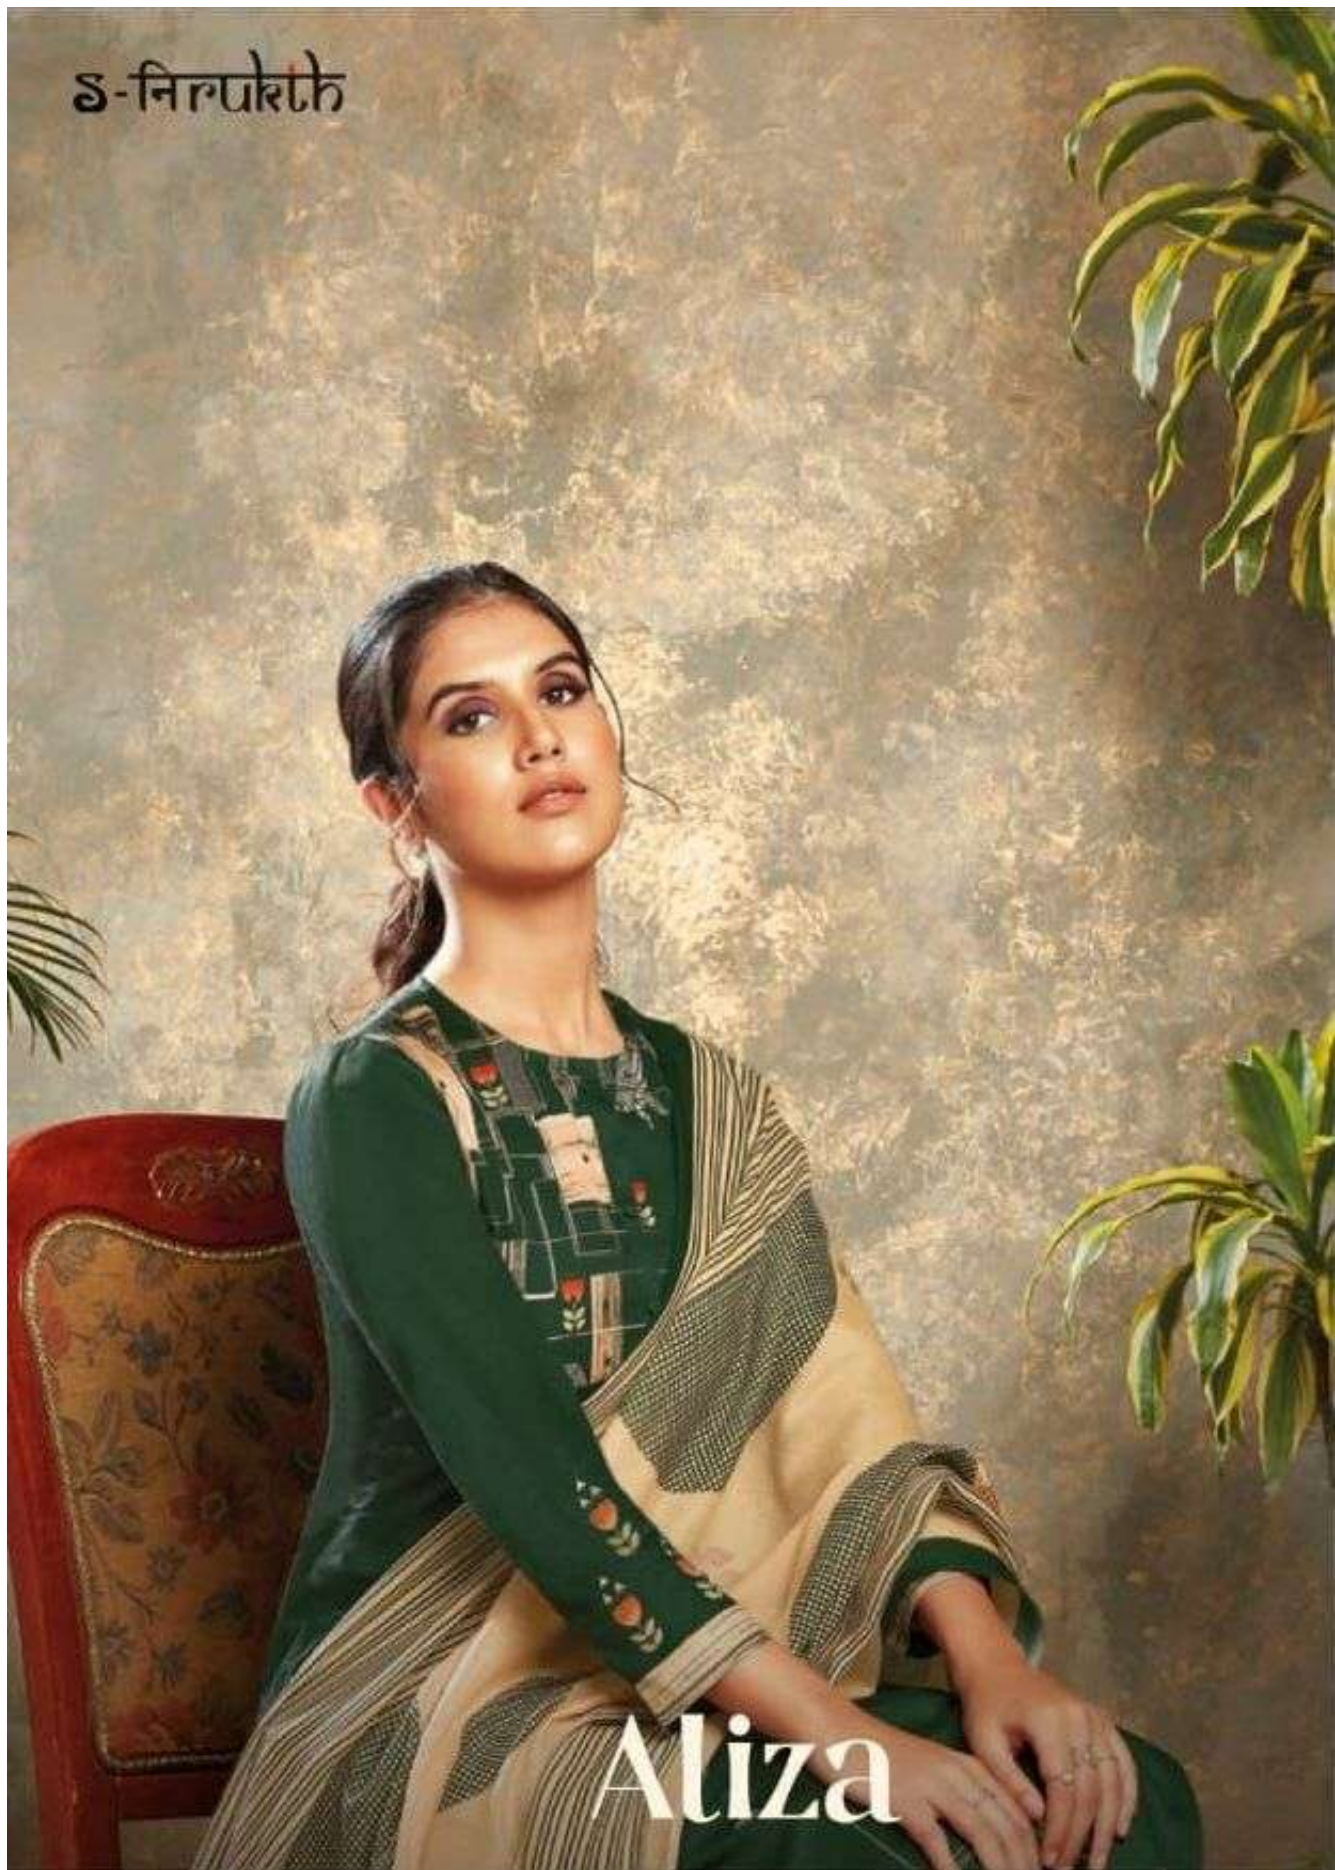

ड-निरपेक्षे

Aliza