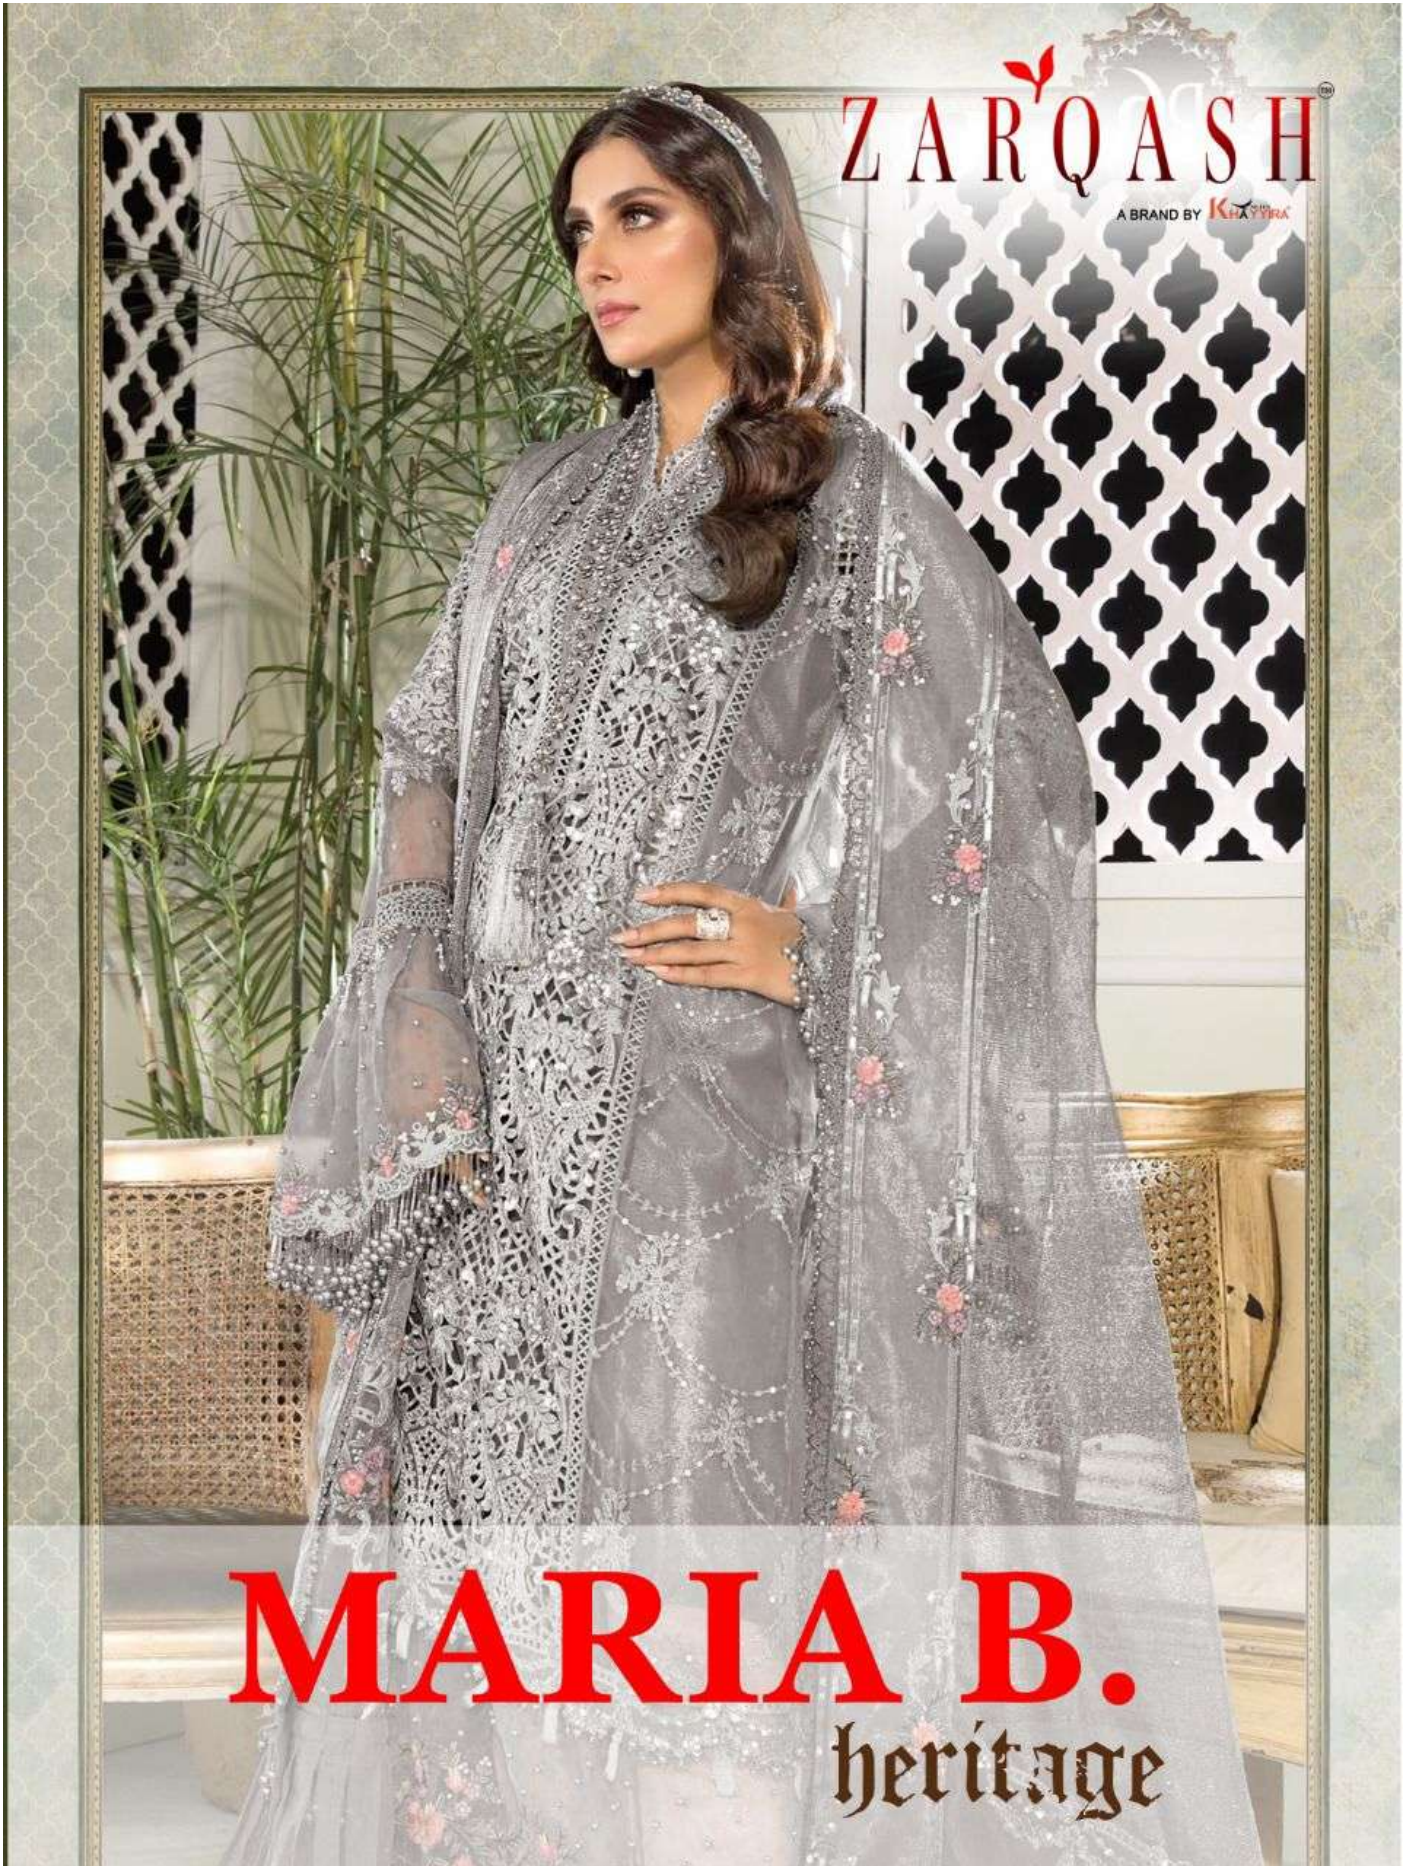

ZARQASHTM

A BRAND BY KHAYYARA

MARIA B.
heritage

Z-2081 A

Z-2081 B

Z-2081 C

Z-2081 D

Top - Organza heavy embroidered
Inner Bottom - Heavy santoon
Dupatta - Organza heavy embroidered

ZARQASH
A BRAND BY **KAYEEN**
Z-2081 A

Top - Organza heavy embroidered
Inner Bottom - Heavy santoon
Dupatta - Organza heavy embroidered

ZARQASHTM

A BRAND BY KHAYYARA

MARIA B.
heritage

ZARQASH®
A BRAND BY KAYEER®

Z-2081 C

Top - Organza heavy embroidered
Inner Bottom - Heavy santoon
Dupatta - Organza heavy embroidered

ZARQASH
A BRAND BY **KAYEER**
Z-2081 D

Top - Organza heavy embroidered
Inner Bottom - Heavy santoon
Dupatta - Organza heavy embroidered

ZARQASH
A BRAND BY **KAYEER**

Z-2081 B

Top - Organza heavy embroidered
Inner Bottom - Heavy santoon
Dupatta - Organza heavy embroidered