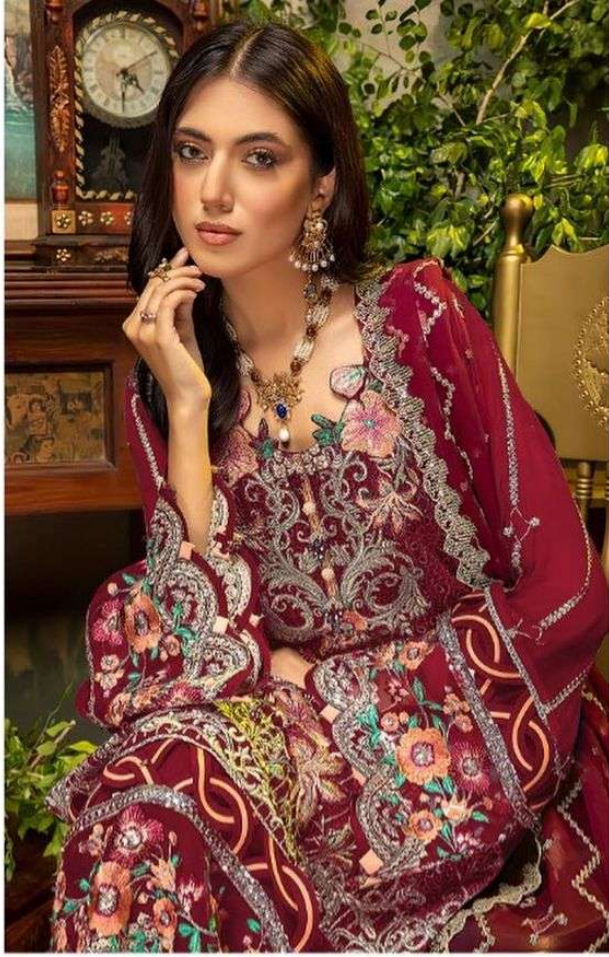

ALK

AL KHUSHBU

ALK D.NO.124-B

TOP

Faux Georgette
with Embroidery

BOTTOM-INNER

Dull santoon

DUPATTA

Emb Sleeves

Chiffon Emb Dupatta

Heavy Emb Front

Bottom

ALK
AL KHUSHBU
ALK D.NO.124-B
TOP
Faux Georgette
with Embroidery
BOTTOM-INNER
Dull sarbton
DUPATTA
Nazmin
with Embroidery

AL KHUSHBU

ALK D.NO.124-D

TOP