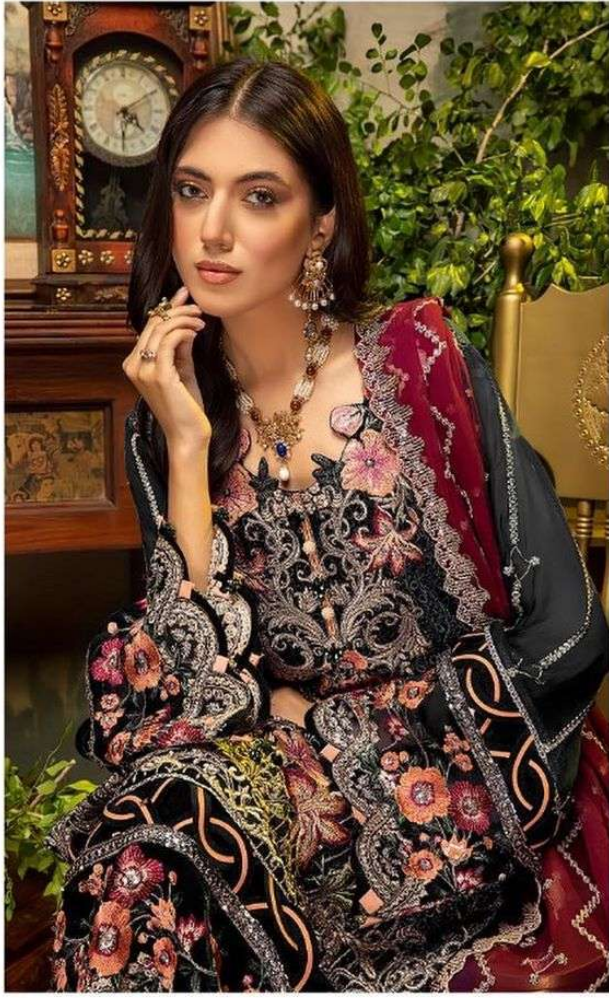

AL KHUSHBU

ALK D.NO.124-E

TOP

Fox Georgette
With Embroidery

BOTTOM-INNER

Dull santoon

DUPATTA

Nazmin
With Embroidery