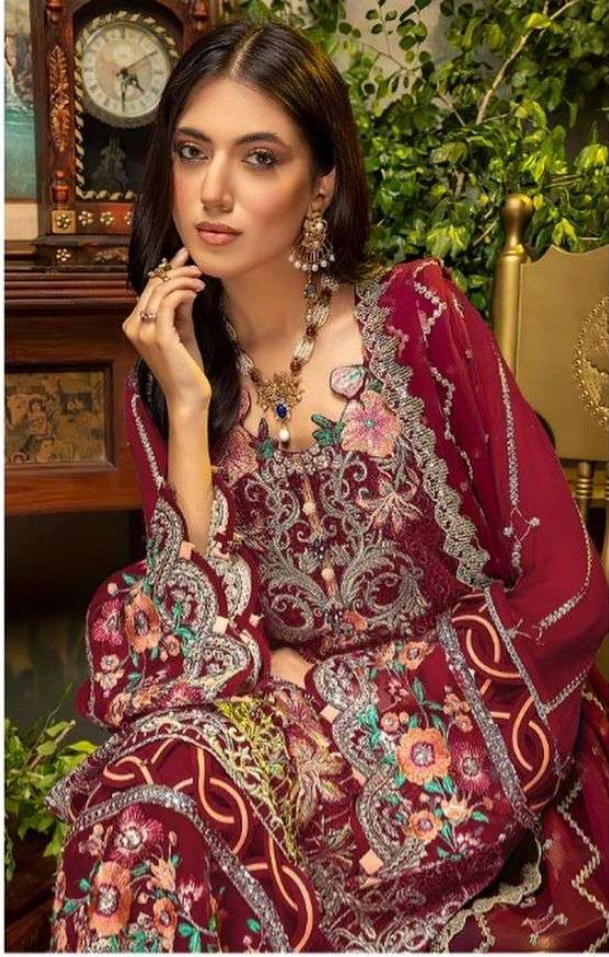

ALK

AL KHUSHBU

ALK D.NO.124-B

TOP

Faux Georgette
with Embroidery

BOTTOM-INNER

Dull santoon

DUPATTA

Emb Sleeves

Chiffon Emb Dupatta

Heavy Emb Front

Bottom

ALK
AL KHUSHBU
ALK D.NO.124-B
TOP
Faux Georgette
with Embroidery
BOTTOM-INNER
Dull sarisoon
DUPATTA
Nazmin
with Embroidery

AL KHUSHBU

ALK D.NO.124-D

TOP