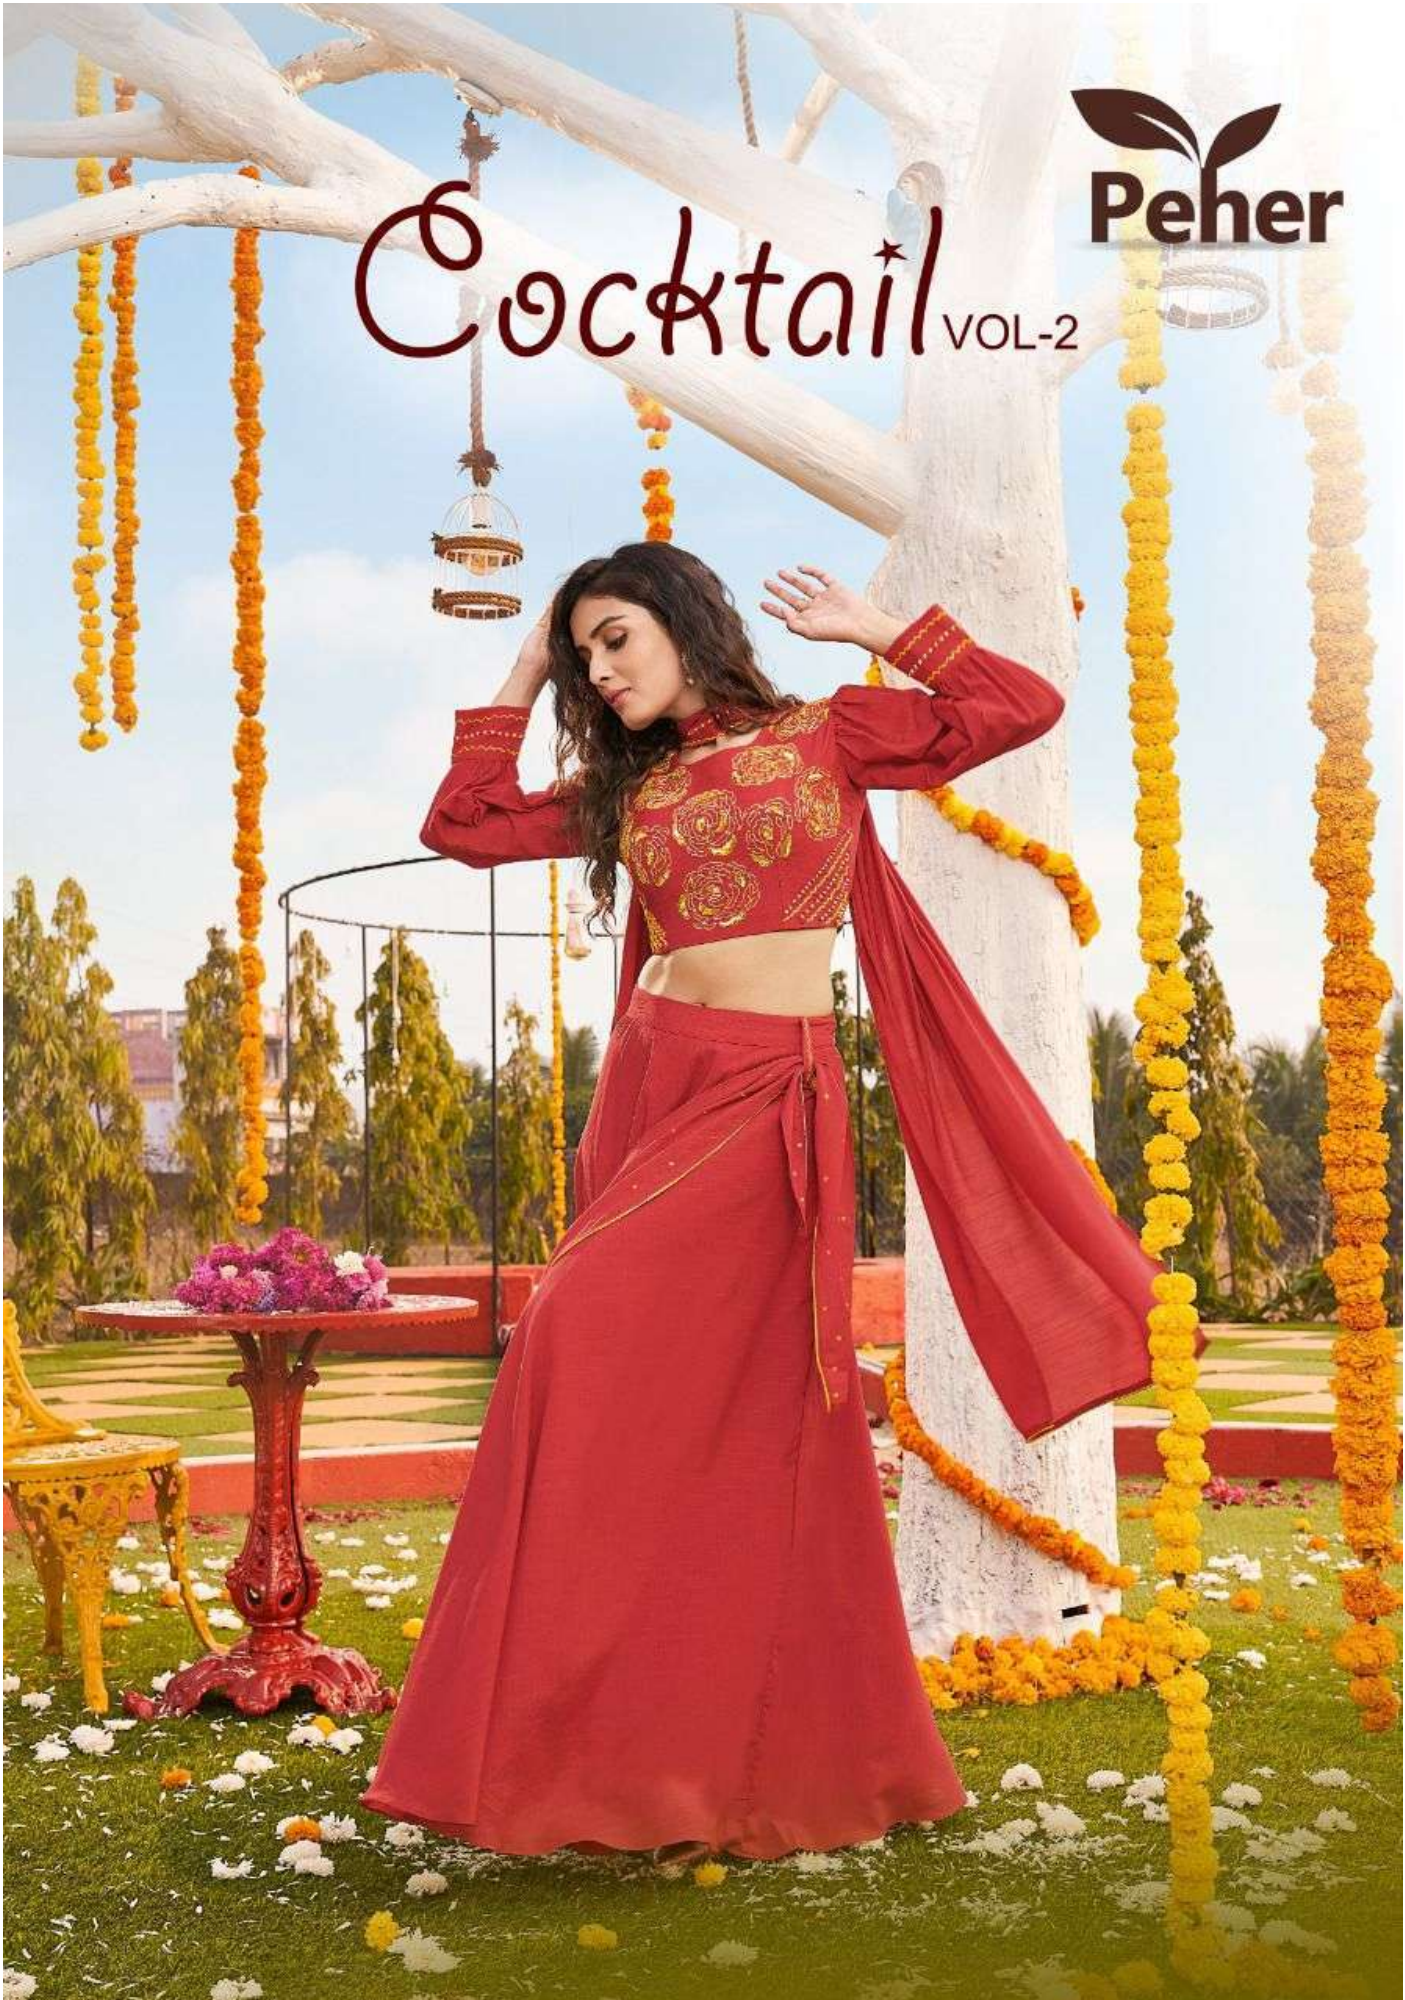

Peher

Cocktail VOL-2