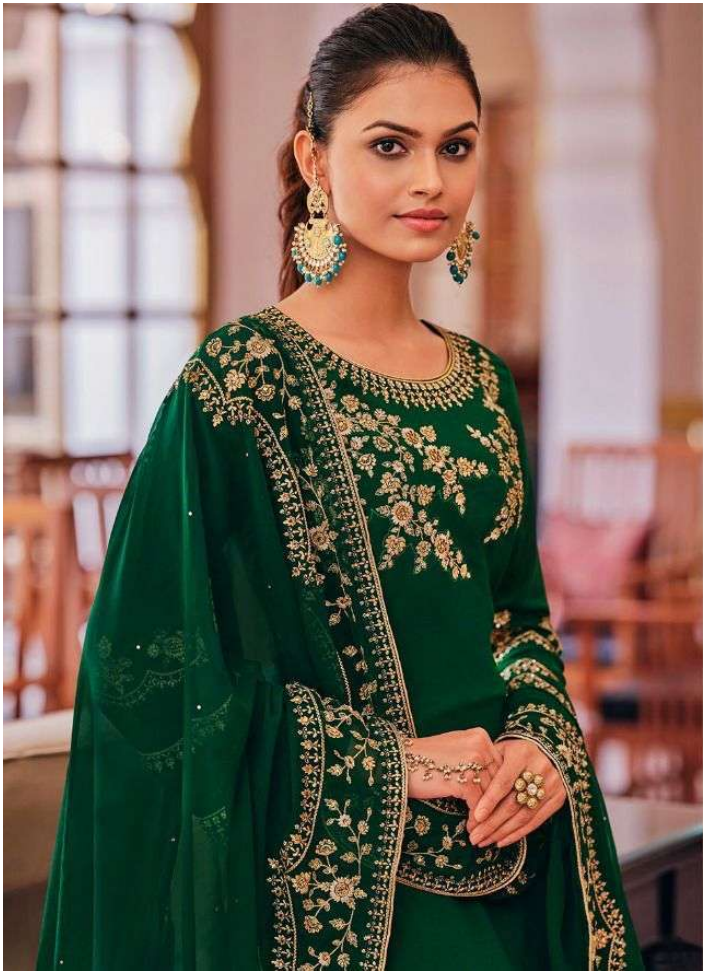

Glossy

NAZ

2252
POWER OF FLOWER

Glossy

Glossy

GLAMOUR & GLITTERS
2250

Glossy

ATTITUDE
IS EVERYTHING

Glossy

2253

FABULOUS & ROYAL

Glossy

STYLE & ELEGANCE

◆ 2253

Glossy

2250

PURE SANTOON

: DUPATTA :

BLOOMING CLASSIC GEORGETTE WITH
EMBROIDERY AND SWAROVSKI WORK

g