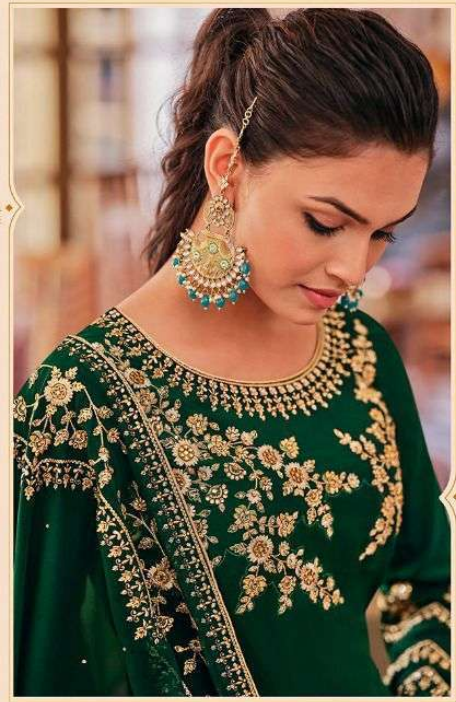

*Glossy*

NAZ

*Glossy*

GLAMOUR & GLITTERS  
2250

*Glossy*

ATTITUDE  
IS EVERYTHING

*Glossy*

2253

FABULOUS &  
ROYAL

*Glossy*

STYLE & ELEGANCE

◆ 2253

*Glossy*

2250

FASHION & HERITAGE

*Glossy*

THE GLAMOUR IS SOMETHING WHICH WILL FULFILL  
ALL THE REQUIREMENT FOR GLOSSY & TRENDY LOOK

*Glossy*

NAZ

*Glossy*

2250

2251

2252

2253

NAZ

*Glossy*

NAZ

: TOP :

BLOOMING BLOSSOM GEORGETTE WITH  
EMBROIDERY AND SWAROVSKI WORK

: BOTTOM :

PURE SANTOON

: DUPATTA :