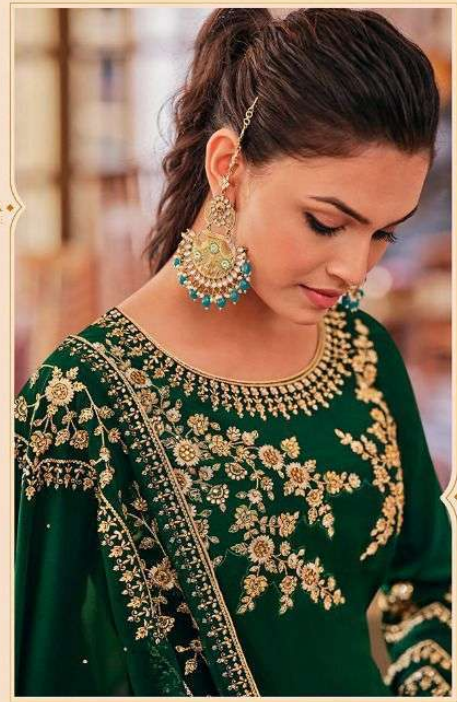

Glossy

NAZ

2252
POWER OF FLOWER

Glossy

Glossy

GLAMOUR & GLITTERS
2250

Glossy

ATTITUDE
IS EVERYTHING

Glossy

2253

FABULOUS & ROYAL

Glossy

STYLE & ELEGANCE

◆ 2253

Glossy

2250

FASHION & HERITAGE

Glossy

THE GLAMOUR IS SOMETHING WHICH WILL FULFILL
ALL THE REQUIREMENT FOR GLOSSY & TRENDY LOOK

Glossy

NAZ

Glossy

2250

2251

2252

2253

NAZ

Glossy

NAZ

: TOP :

BLOOMING BLOSSOM GEORGETTE WITH
EMBROIDERY AND SWAROVSKI WORK

: BOTTOM :