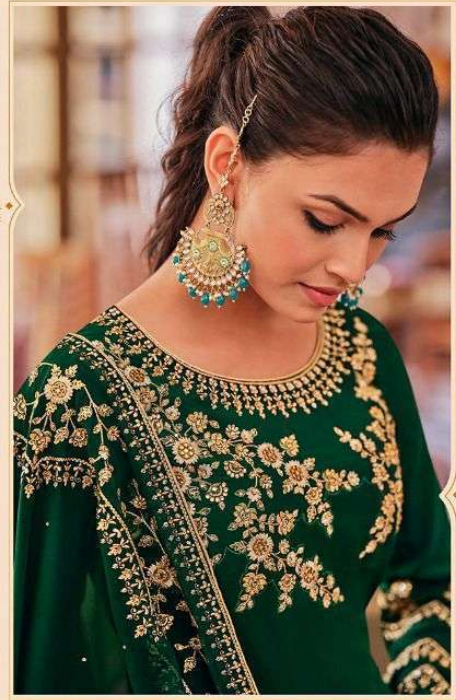

*Glossy*

NAZ

2252  
POWER OF FLOWER

Glossy

*Glossy*

GLAMOUR & GLITTERS  
2250

*Glossy*

ATTITUDE  
IS EVERYTHING

*Glossy*

2253

FABULOUS & ROYAL

*Glossy*

STYLE & ELEGANCE

◆ 2253

*Glossy*

2250

FASHION & HERITAGE

*Glossy*

THE GLAMOUR IS SOMETHING WHICH WILL FULFILL  
ALL THE REQUIREMENT FOR GLOSSY & TRENDY LOOK

*Glossy*

NAZ

*Glossy*

2250

2251

2252

2253

NAZ

*Glossy*

NAZ

: TOP :

BLOOMING BLOSSOM GEORGETTE WITH  
EMBROIDERY AND SWAROVSKI WORK

: BOTTOM :