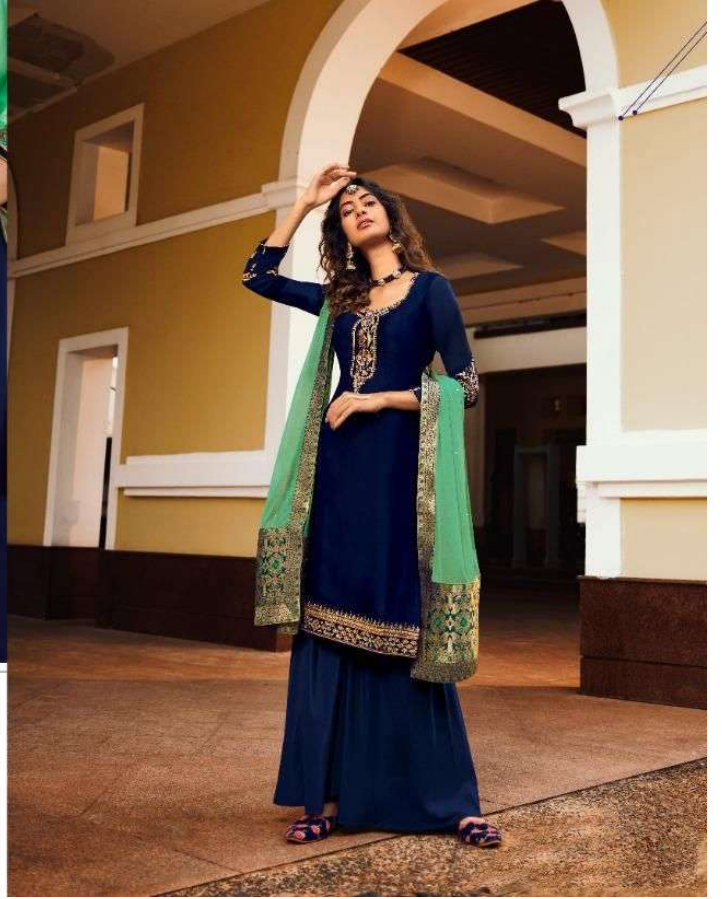

zubeda

FESTIVE FALL

21604

zubeda
DESIGNER FASHION

GOLDEN SPARK
— 21602 —

21401

21402

21403

21404

21405

21406

MANZRI

RATE:-1295/-

TOP

SATIN GORGETTE WITH EMBROIDERY WORK

DUPATTA

CHINNON WITH BANARASI 4 SIDE DAMAN & BORDER

BOTTOM

HEAVY SANTOON

Design No.	Product Name	Rate
210601 to 21606	MANZRI	1295/-
Total Suits	Total Amount	Average
06	7770/-	1295/-

ROSHNI INTERNATIONAL

zubeda
EXPERIENCE THE ART OF WEAR