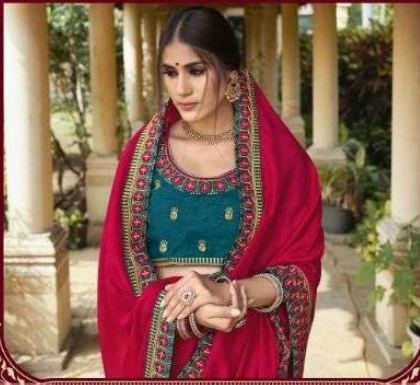

KAVIRA
Bridal Wear

3202