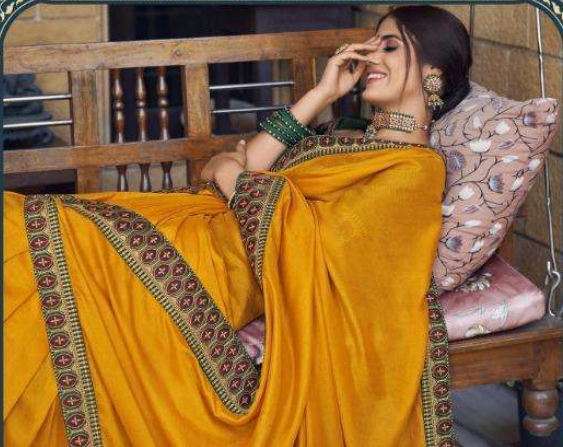

KAVIRA
Bridal Wear

3206