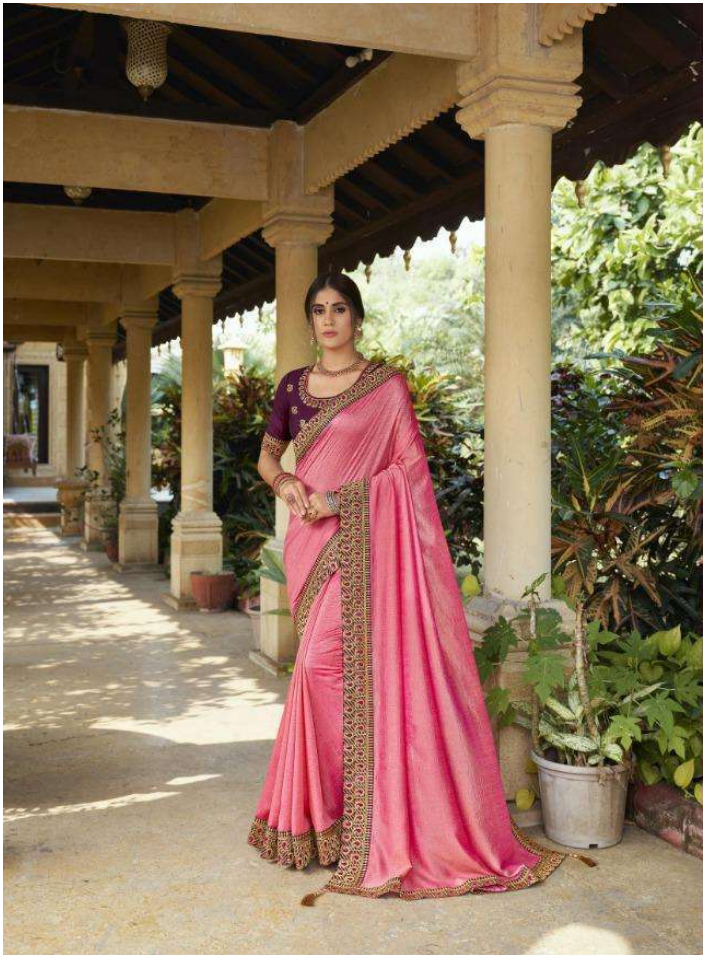

KAVIRA
Bridal Wear

वीणा

"Musical Instrument Lightning Lute".

3205