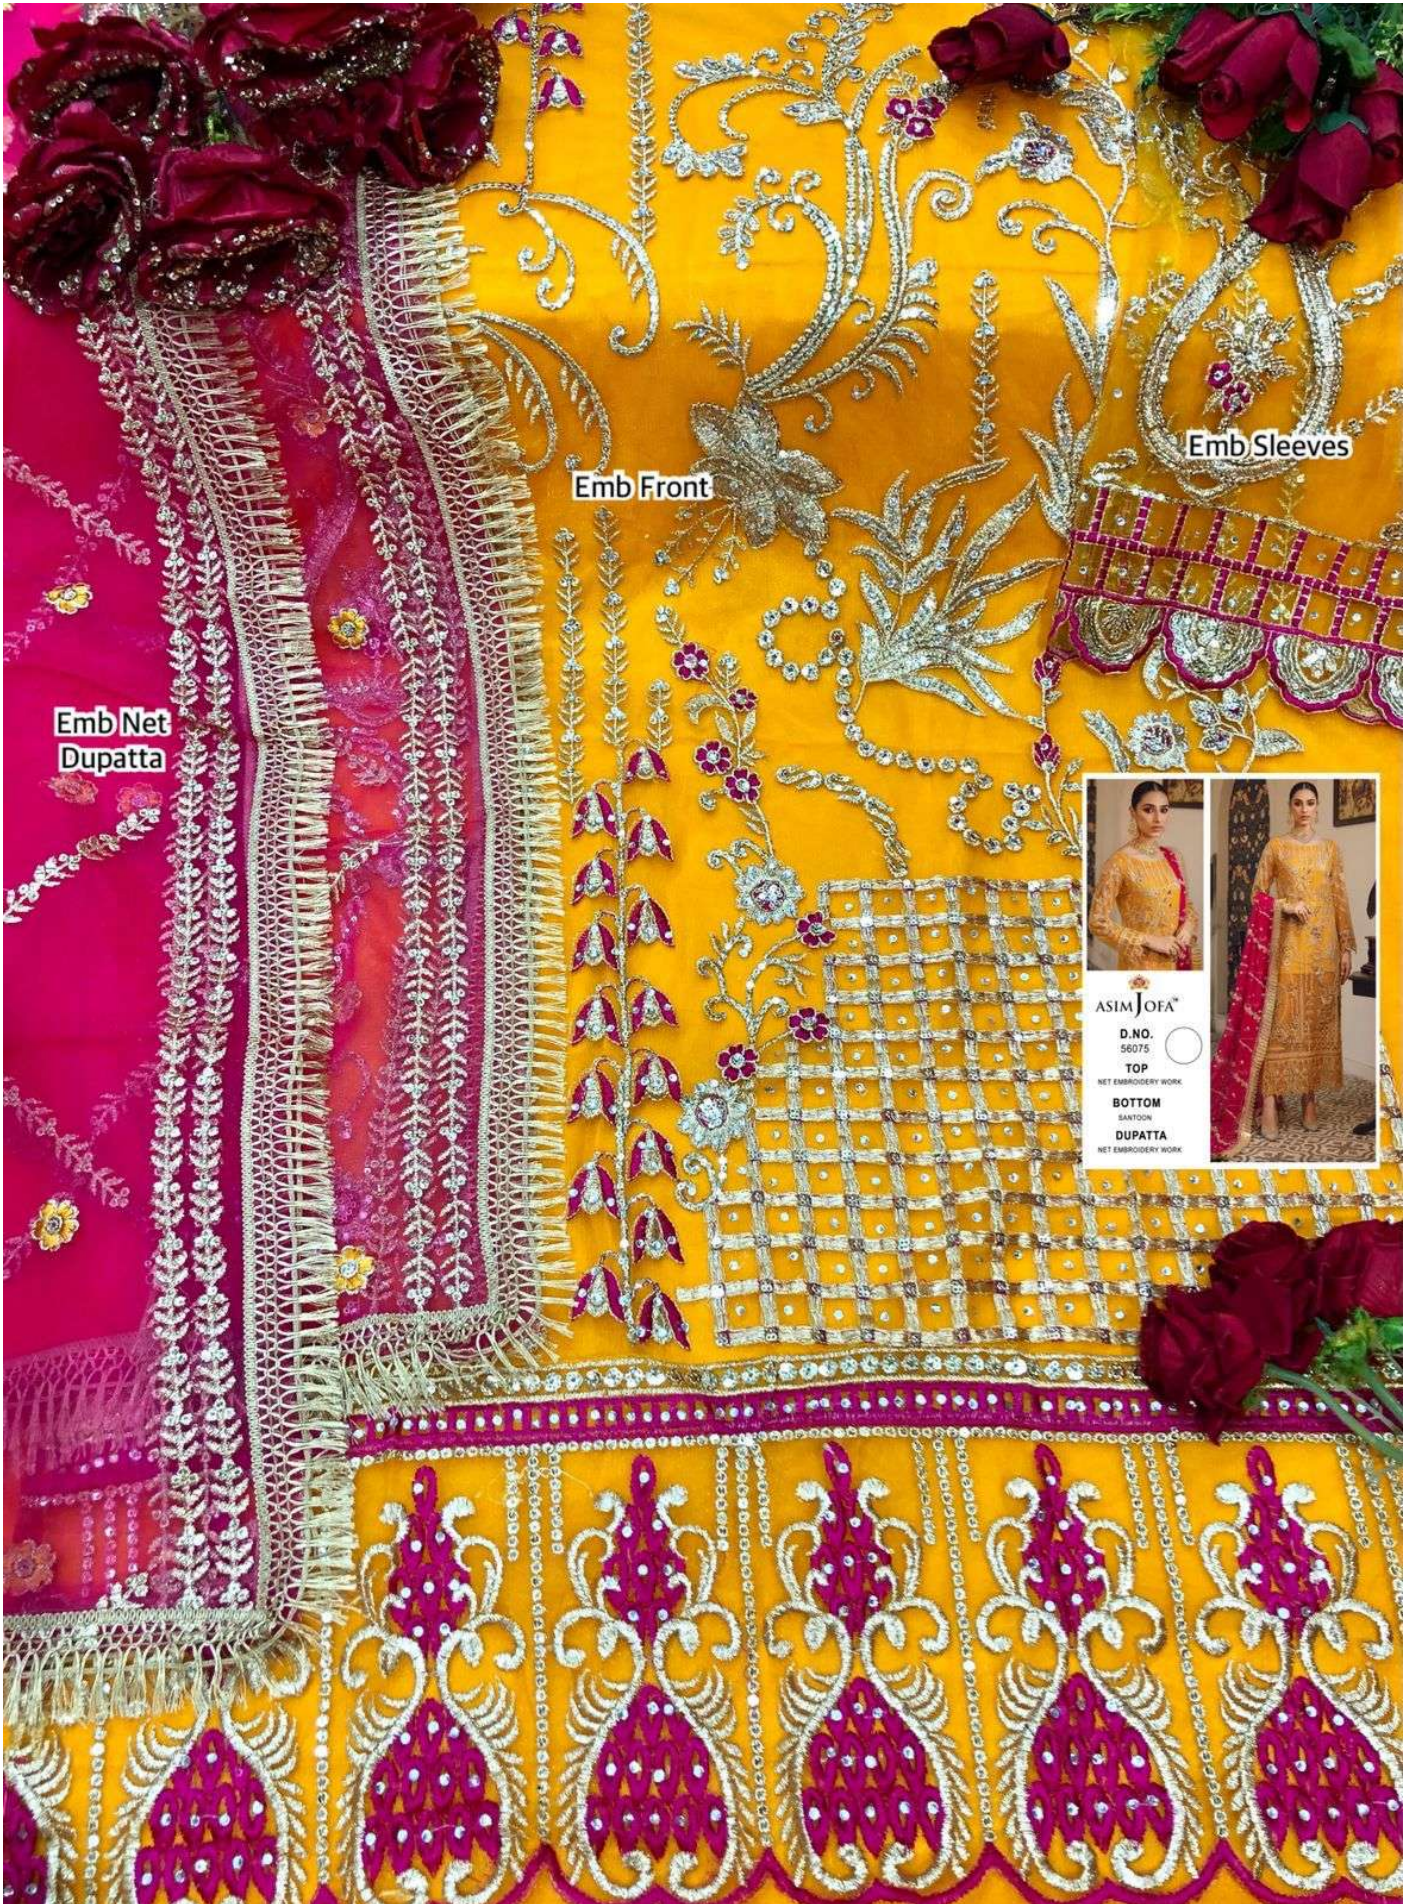

Emb Sleeves

Emb Front

Emb Net
Dupatta