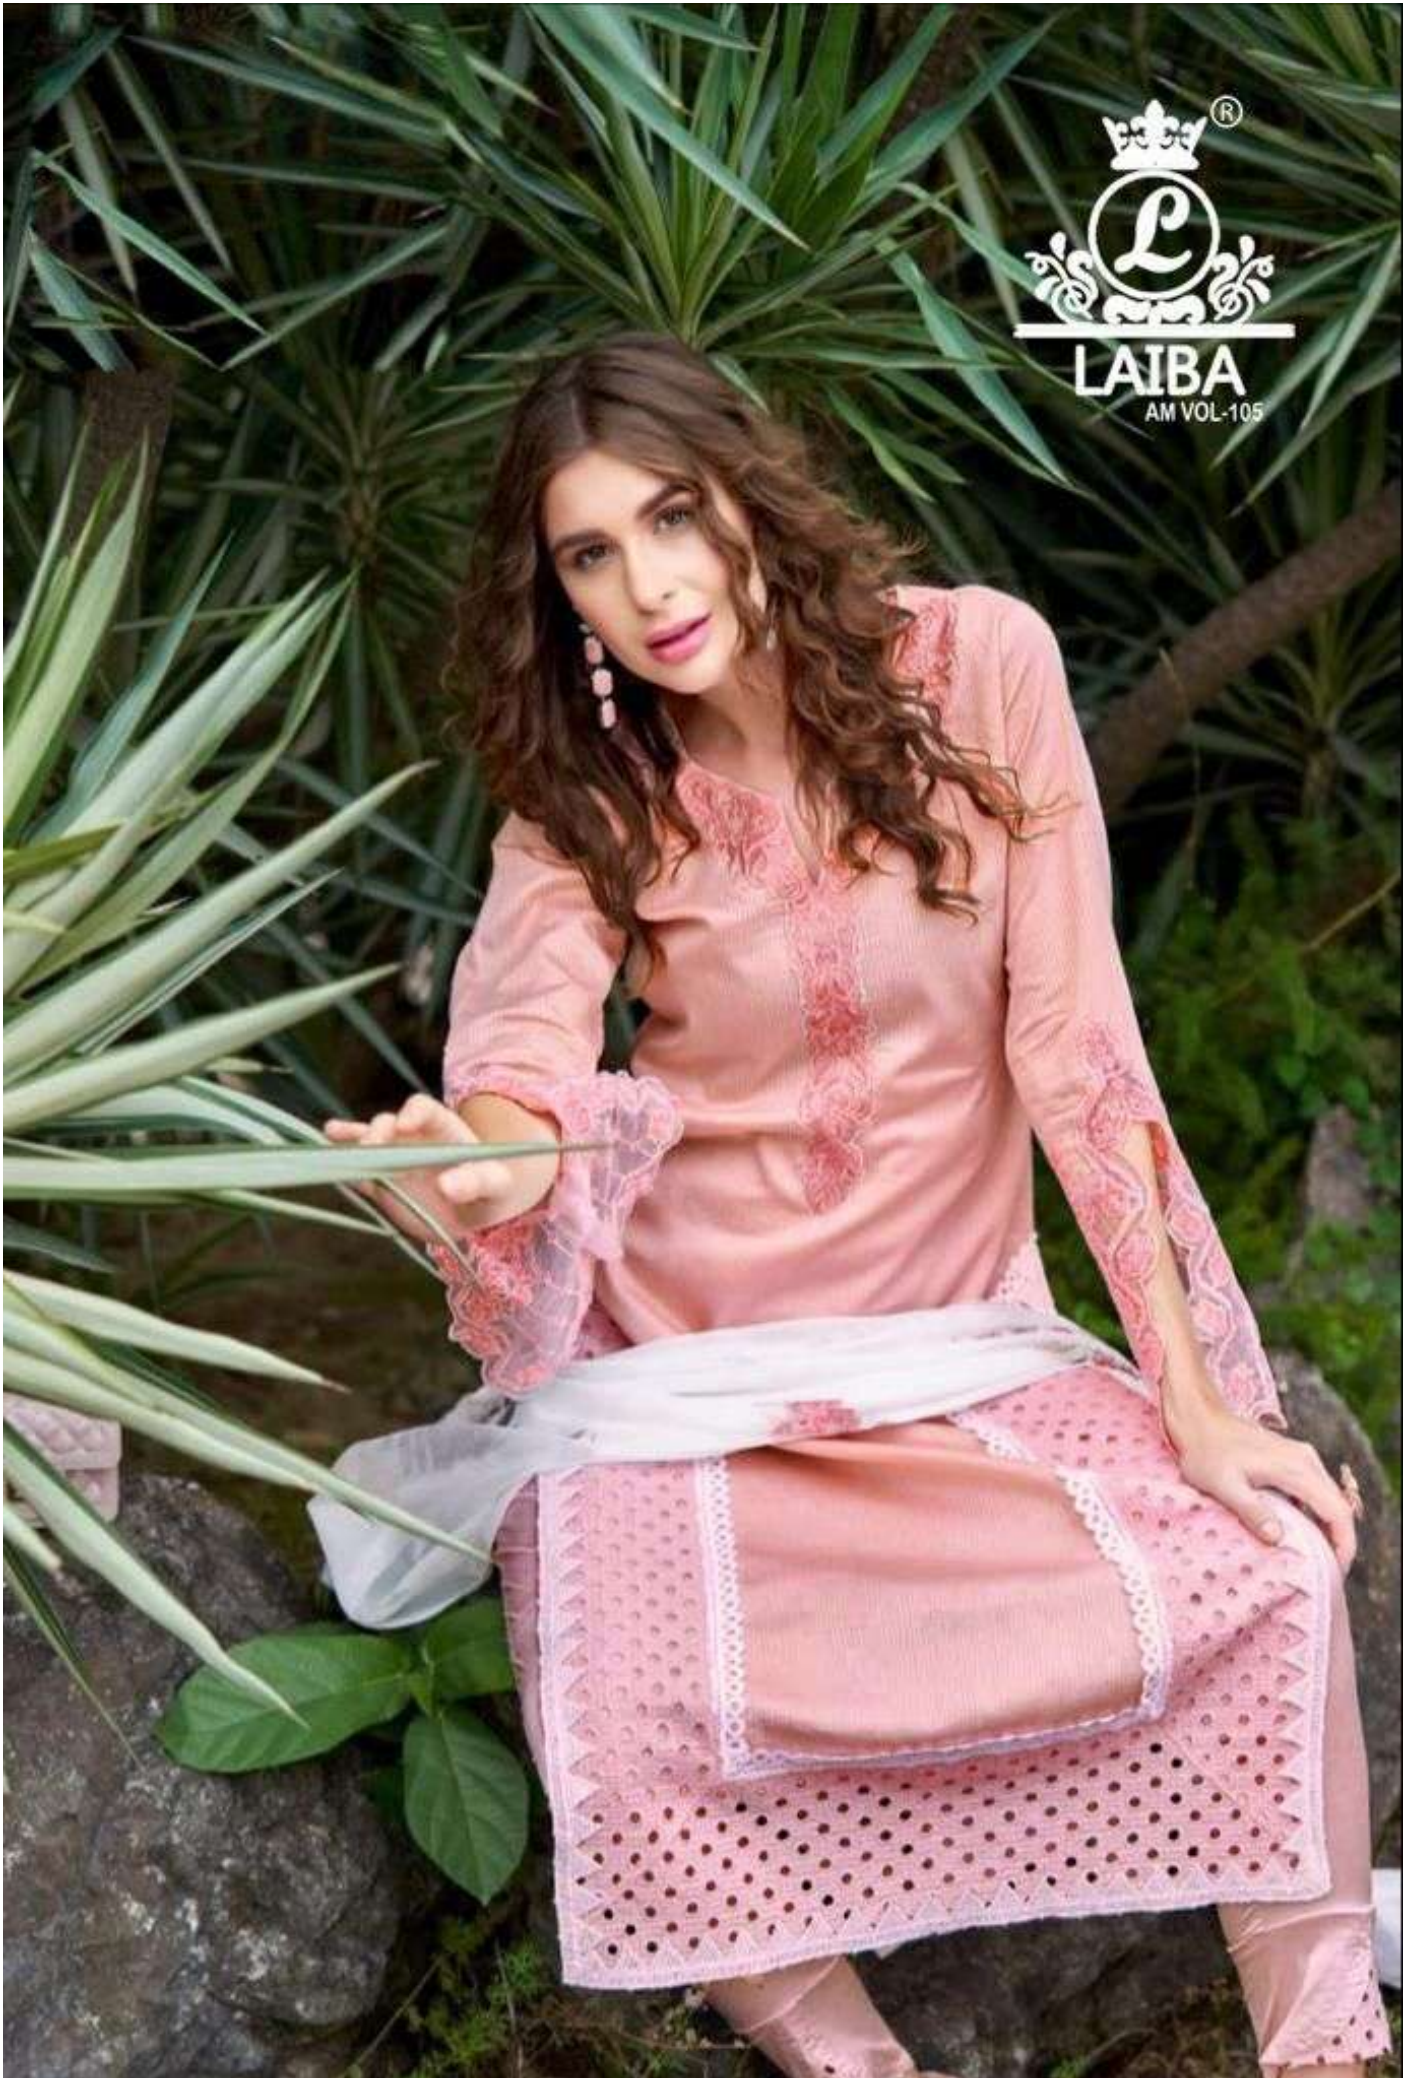

**LAIBA**  
AM VOL-105

  
**LAIBA**  
AM VOL-105

**LAIBA**  
AM VOL-105

  
**LAIBA**  
AM VOL-105

  
**LAIBA**  
AM VOL-105

  
**LAIBA**  
AM VOL-105

  
**LAIBA**  
AM VOL-105

LAIBA  
AM VOL-105

**LAIBA**  
AM VOL-105

**FABRICS DETAILS**

TOP;-PURE GEORGETTE

BOTTOM:-PURE COTTON SARTIN STREACHABLE

SIZE:-XL

**CARE INSTRUCTIONS**

DRY CLEAN RECOMMENDED  
DO NOT USE ANY TYPE OF BLEACH OR STAIN REMOVING CHEMICALS  
WASH & SOAK COLORED & WHITE FABRICS SEPARATELY  
DO NOT OVER EXPOSE DAMP FABRIC TO STRONG SUNLIGHT  
IRON AT MODERATE TEMPERATURE