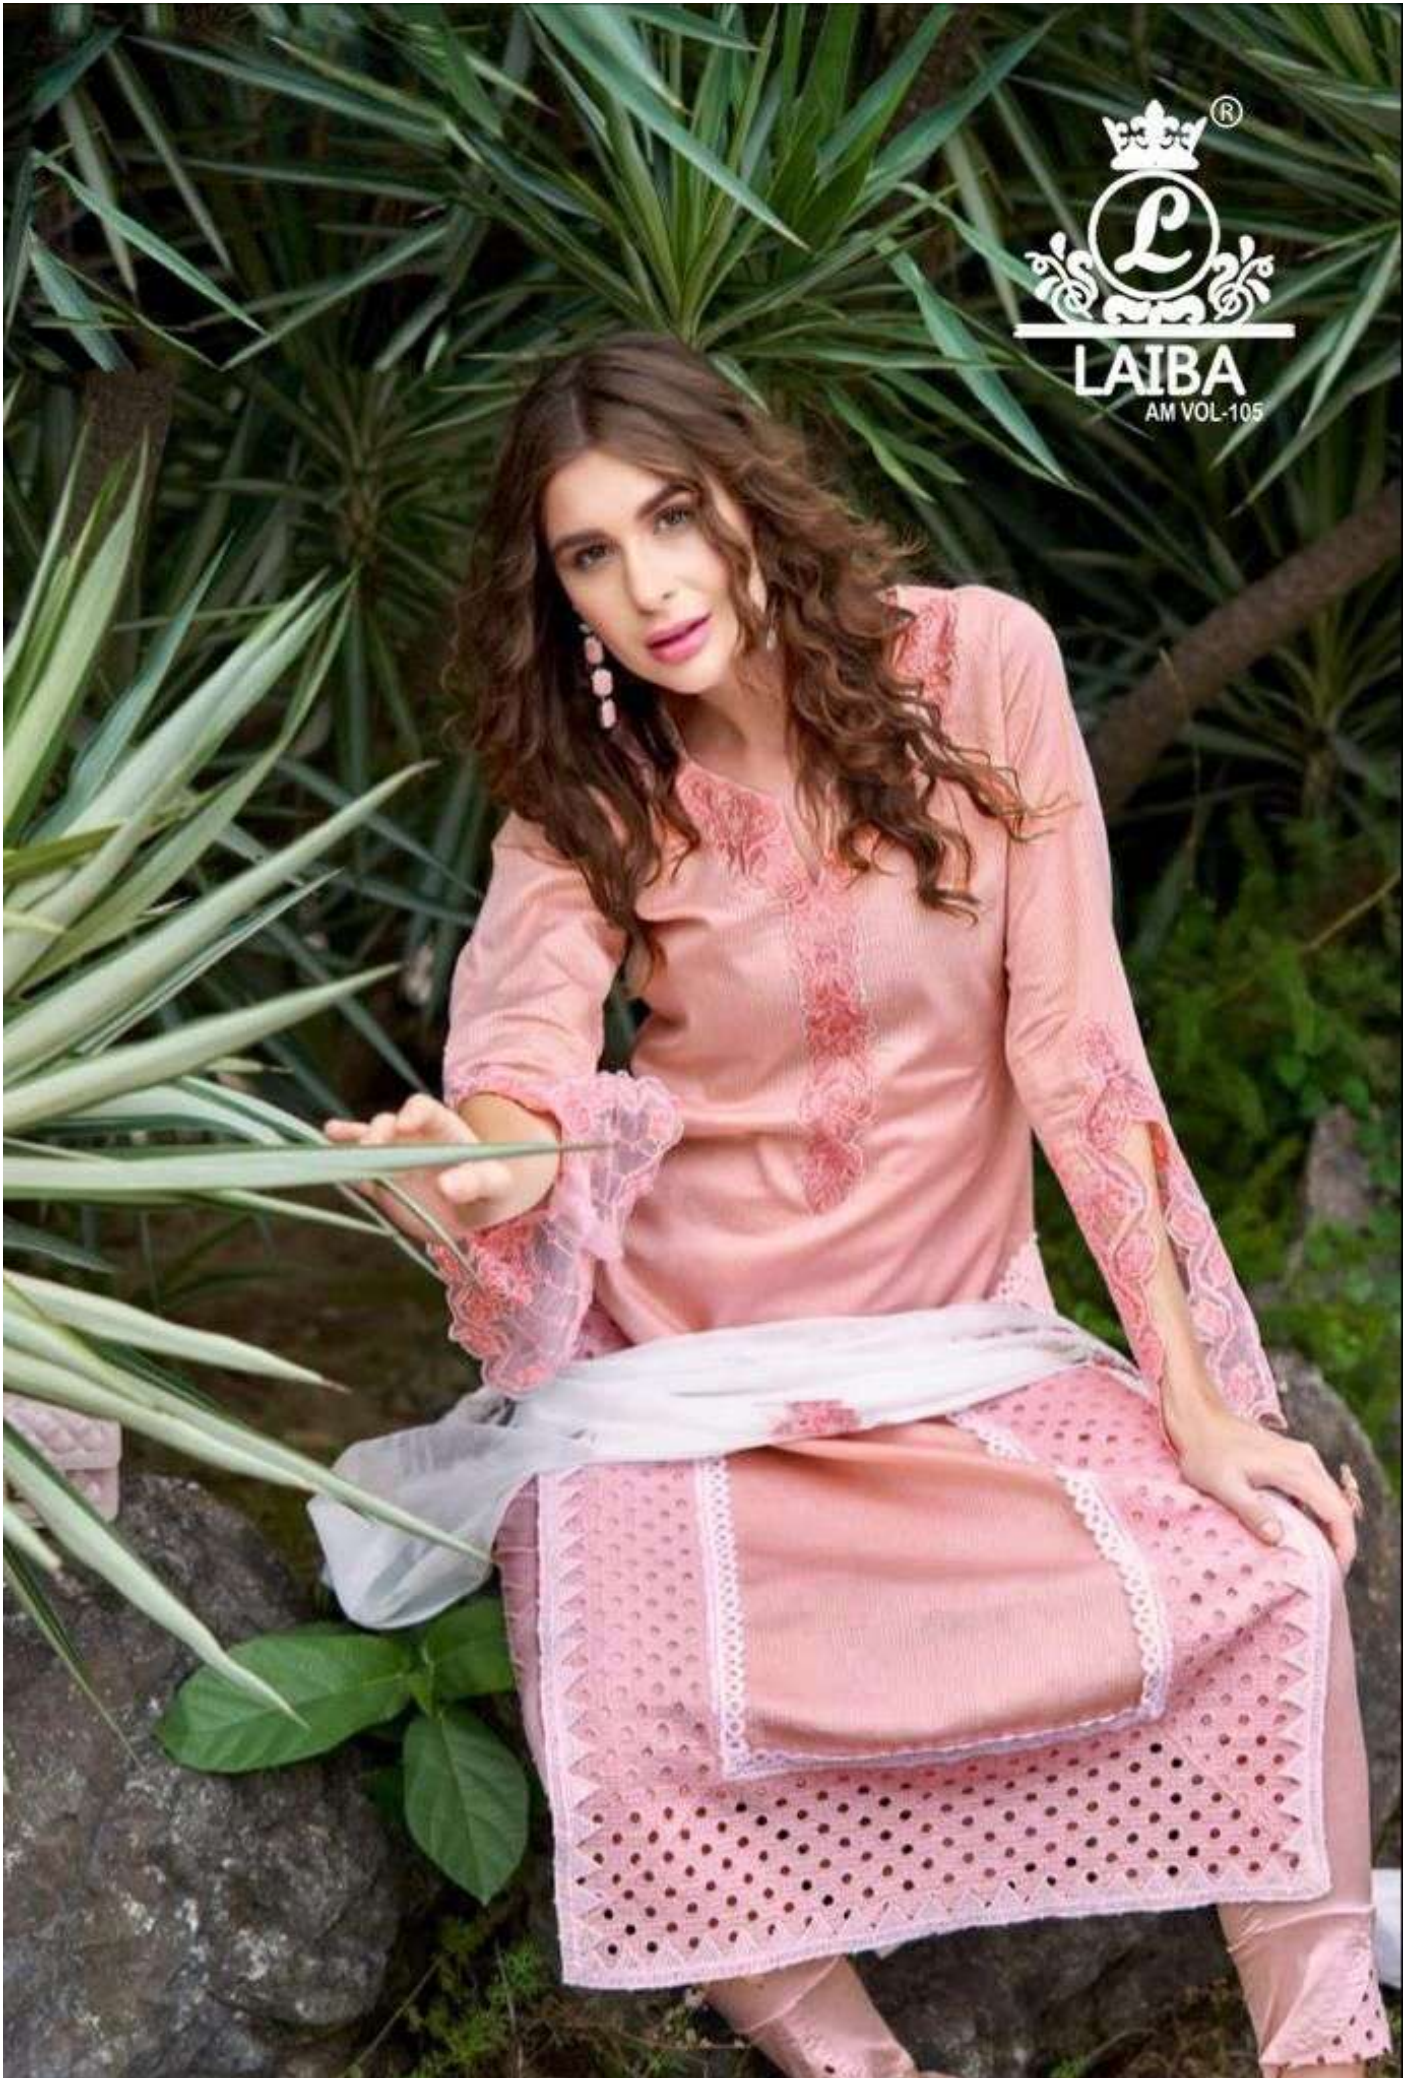

LAIBA
AM VOL-105

LAIBA
AM VOL-105

LAIBA

AM VOL-105

LAIBA
AM VOL-105

LAIBA
AM VOL-105

LAIBA
AM VOL-105

LAIBA
AM VOL-105

LAIBA
AM VOL-105

LAIBA
AM VOL-105

FABRICS DETAILS

TOP;-PURE GEORGETTE

BOTTOM:-PURE COTTON SARTIN STREACHABLE

SIZE:-XL

CARE INSTRUCTIONS

DRY CLEAN RECOMMENDED
DO NOT USE ANY TYPE OF BLEACH OR STAIN REMOVING CHEMICALS
WASH & SOAK COLORED & WHITE FABRICS SEPARATELY
DO NOT OVER EXPOSE DAMP FABRIC TO STRONG SUNLIGHT
IRON AT MODERATE TEMPERATURE