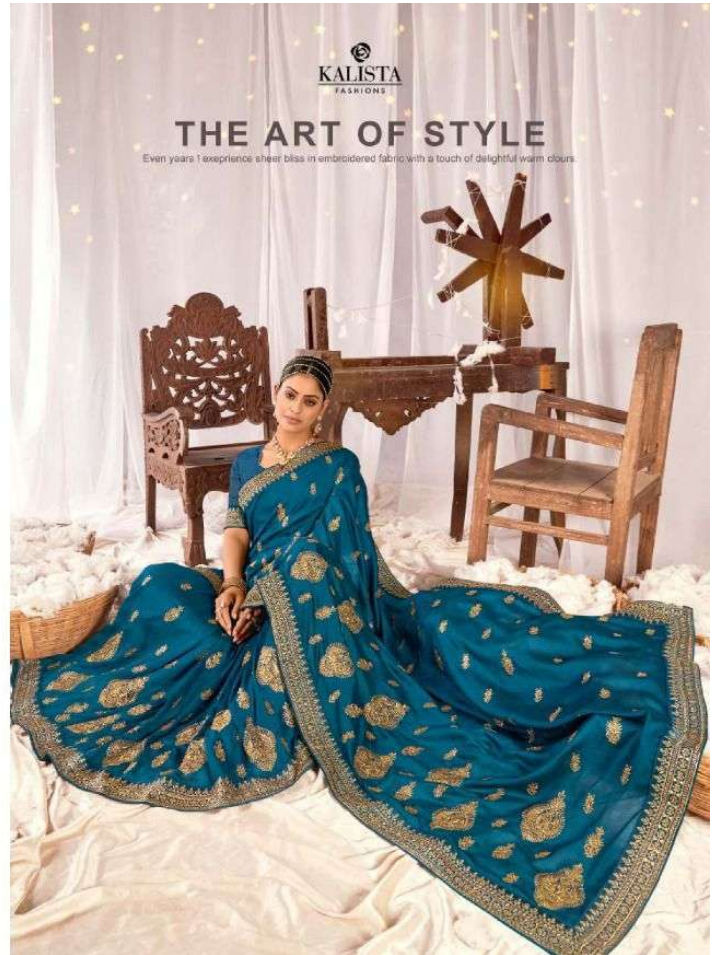

KALISTA
FASHIONS

Gulkand

KALISTA
FASHIONS

Gulkand

47637

47638

STYLISH ELEGANCE

Decided to expand its collection and presents to you a variety of exquisite range to choose from starting with to embroidered season fabric, there is all for you to select from fashion

THE GREAT ESCAPE

Decided to expand its collection and presents to you a variety of exquisite range to choose from starting from sterling saree to embroidered season fabric, there is all for you to select from fashion.