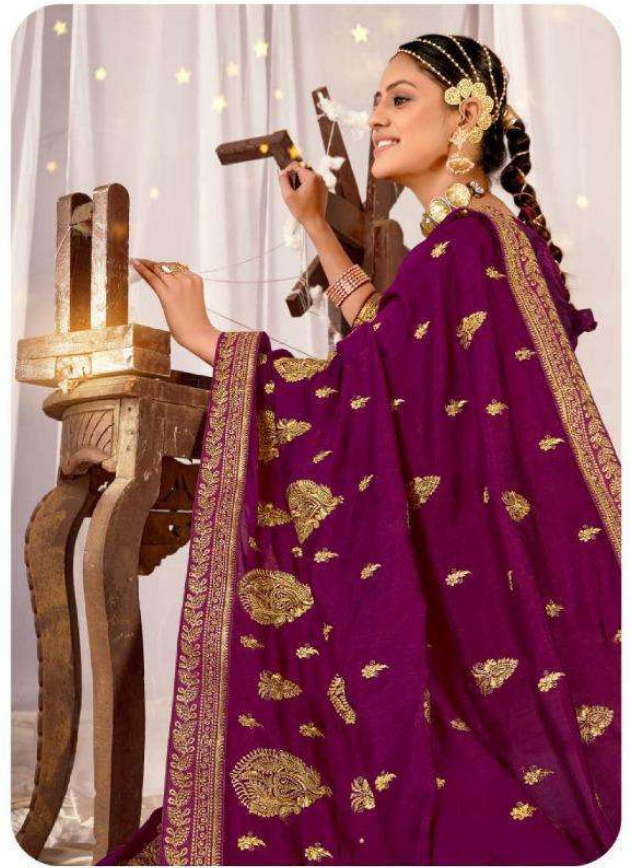

KALISTA
FASHIONS

Gulkand

KALISTA
FASHIONS

Gulkand

47637

47638

STYLISH ELEGANCE

Decided to expand its collection and presents to you a variety of exquisite range to choose from starting with to embroidered season fabric, there is all for you to select from fashion

THE GREAT ESCAPE

Decided to expand its collection and presents to you a variety of exquisite range to choose from starting from sterling saree to embroidered season fabric, there is all for you to select from fashion.