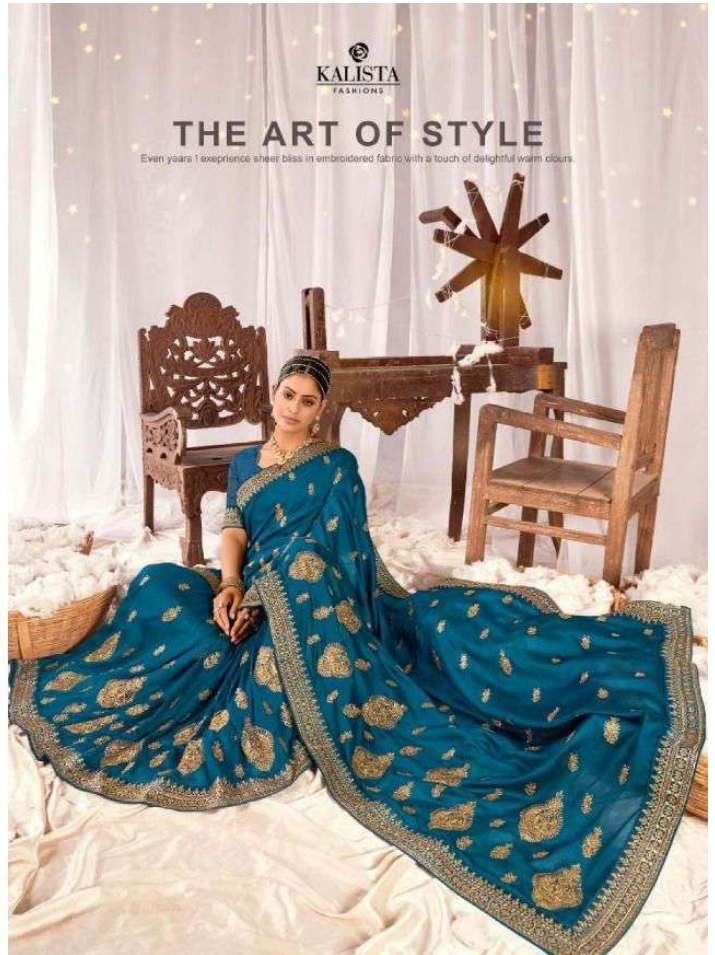

KALISTA
FASHIONS

Gulkand

KALISTA
FASHIONS

Gulkand

47637

47638

STYLISH ELEGANCE

Decided to expand its collection and presents to you a variety of exquisite range to choose from starting with to embroidered season fabric, there is all for you to select from fashion

THE GREAT ESCAPE

Decided to expand its collection and presents to you a variety of exquisite range to choose from starting from sterling saree to embroidered season fabric, there is all for you to select from fashion.