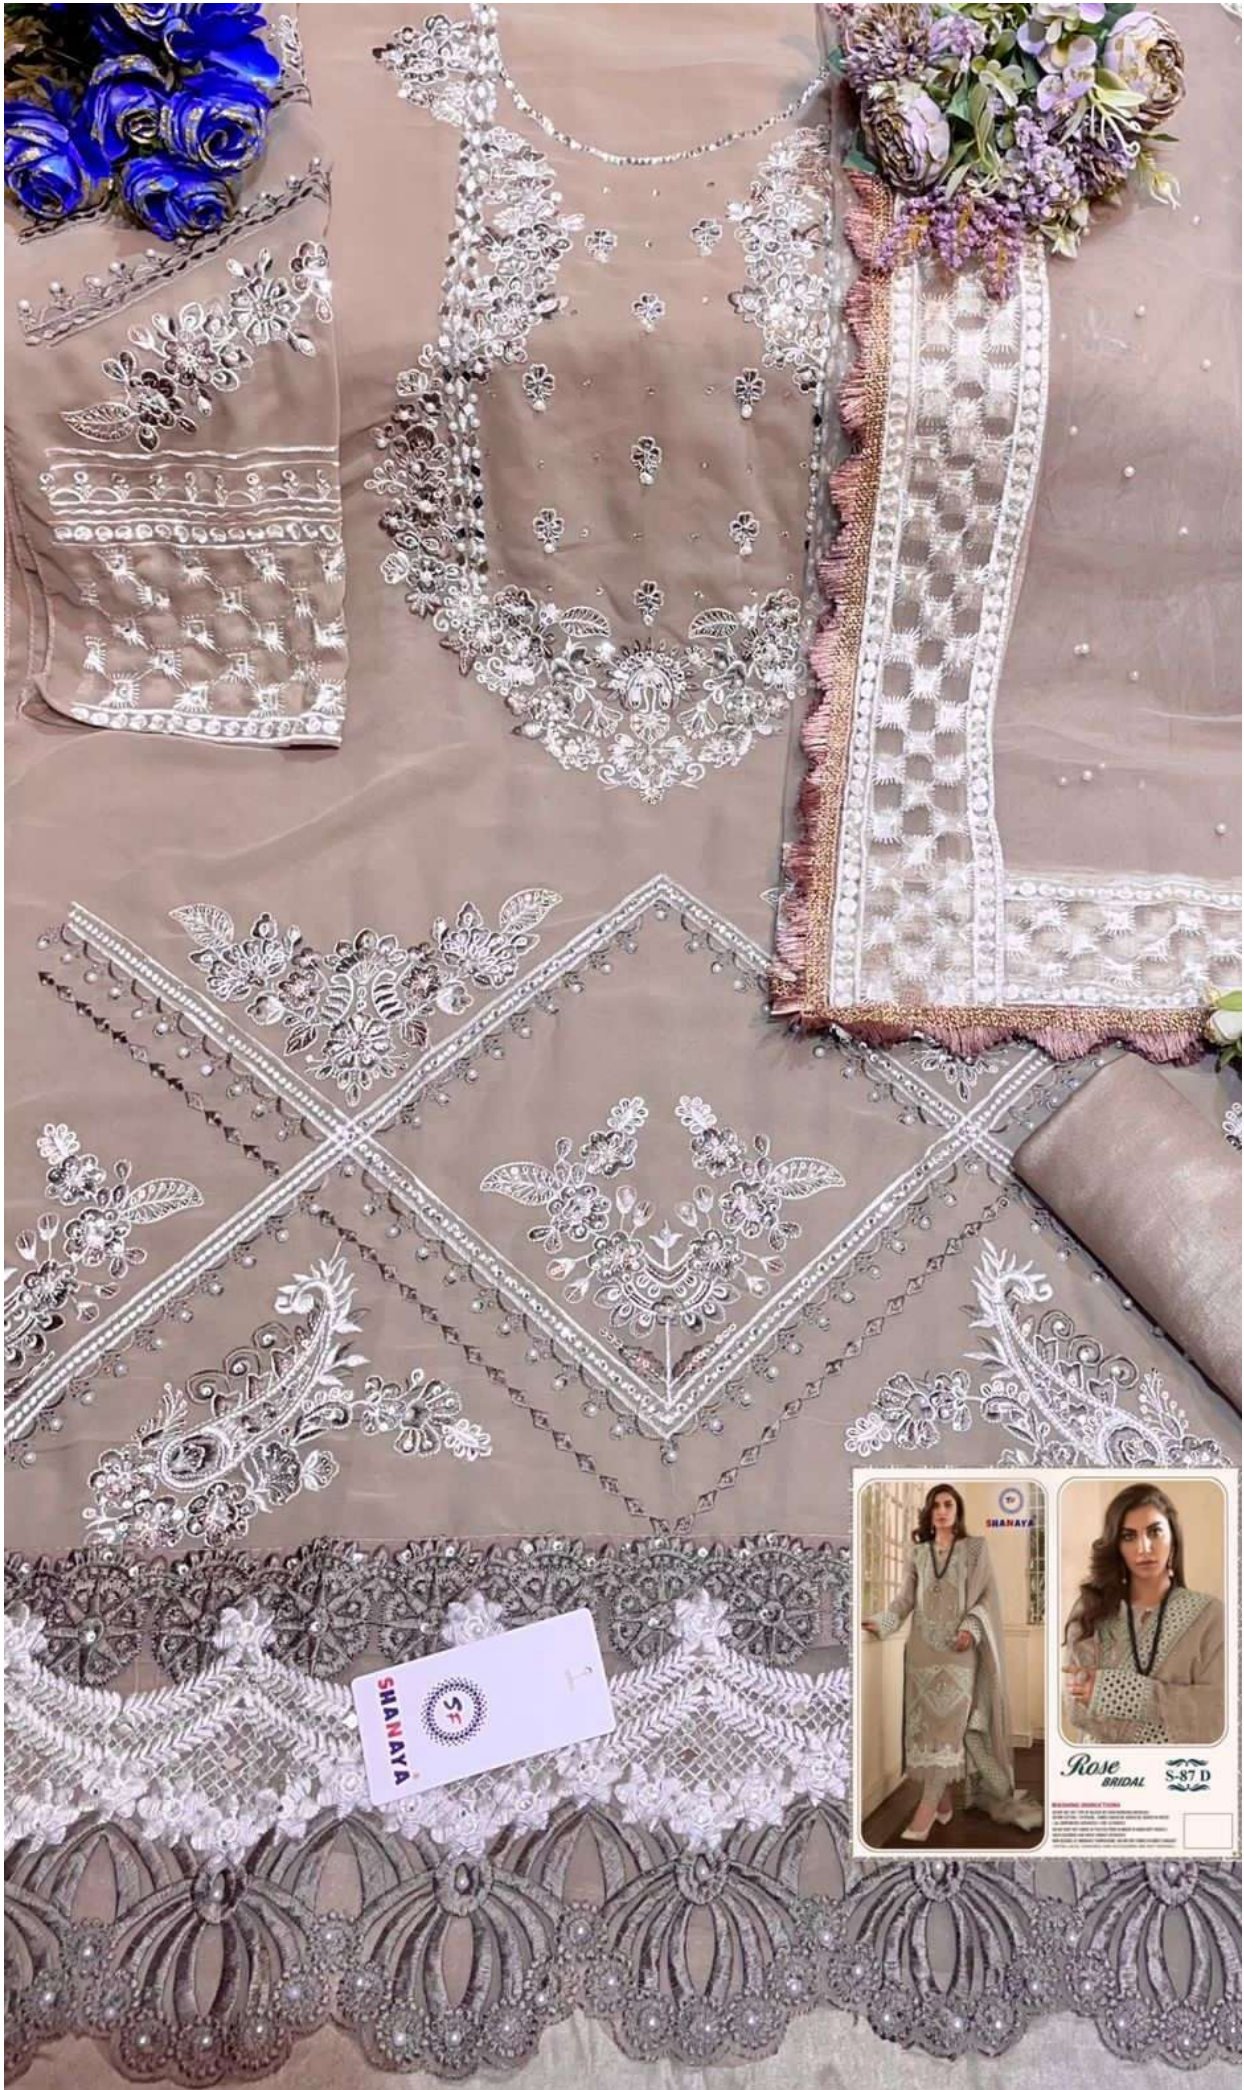

SHANAYA
SF

Rose
BRIDAL S-87 D

SHANAYA
BRIDAL
S-87 D