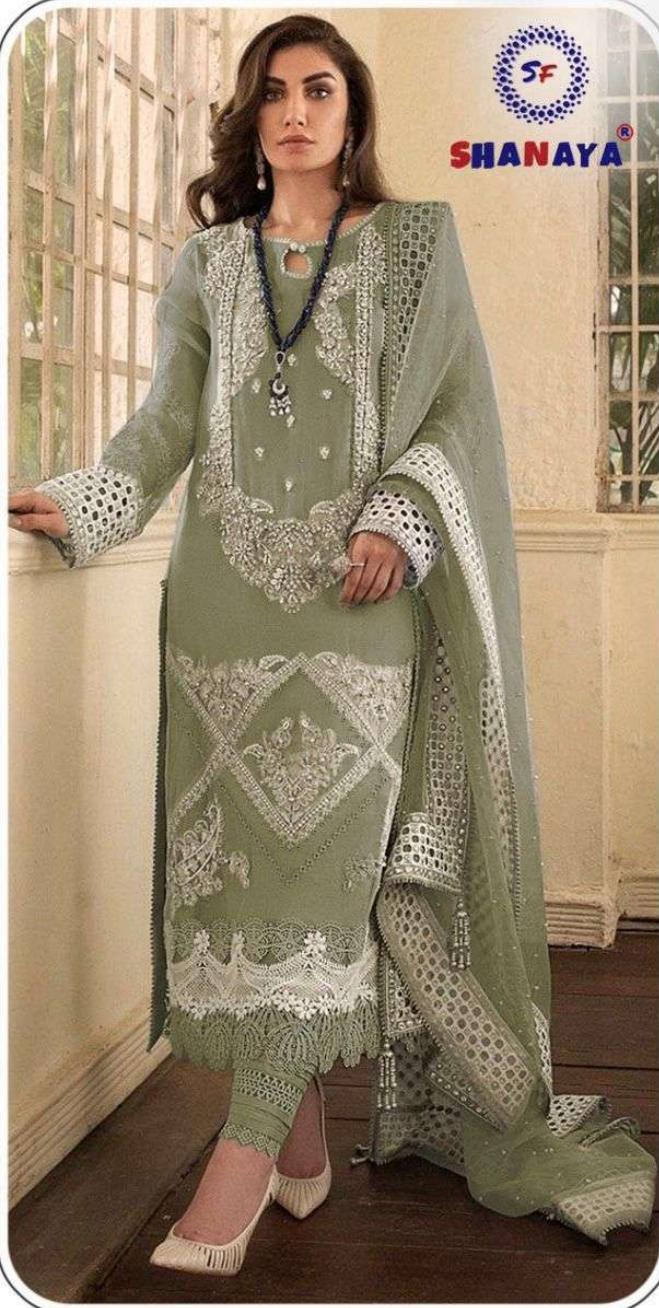

SF  
SHANAYA®

Rose  
BRIDAL

S-87 B

**WASHING INSTRUCTIONS**

DO NOT USE ANY TYPE OF BLEACH OR STAIN REMOVING CHEMICALS  
 BEFORE CUTTING / STITCHING, FABRIC SHOULD BE SOAKED IN WATER  
 ( ALL COMPONENTS SEPARATELY ) FOR 15 MINUTES  
 DO NOT KEEP WET FABRIC IN TWISTED FROM IN ORDER TO AVOID COPY MARKS |  
 WASH COLOURED AND WHITE FABRICS SEPARATELY  
 IRON CLOTHES AT MODERATE TEMPERATURE | DO NOT DRY FABRIC IN DIRECT SUNLIGHT  
 ( EXTRA LACES, HANGINGS AND ACCESSORIES ARE NOT INLUDED )