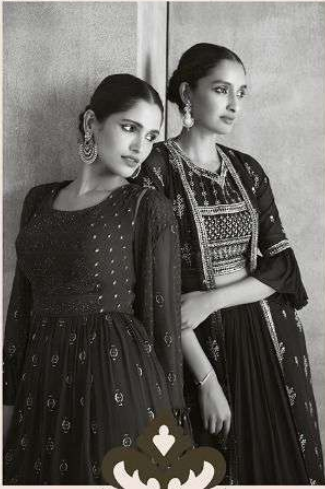

SAYURI®
Designs

ETHNIC TWIST