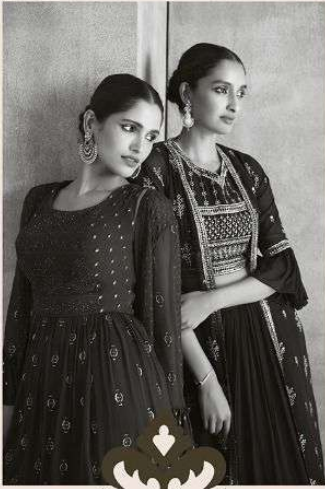

SAYURI®
Designs

ETHNIC TWIST