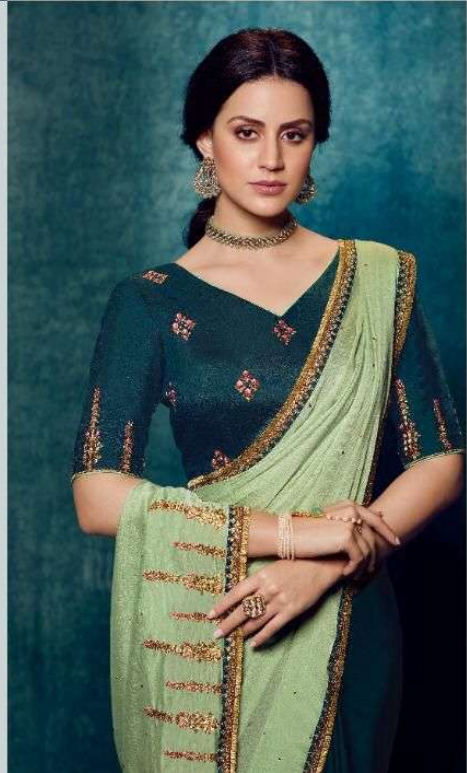

श्रीवैभवंश्री

BE STUNNER

2174