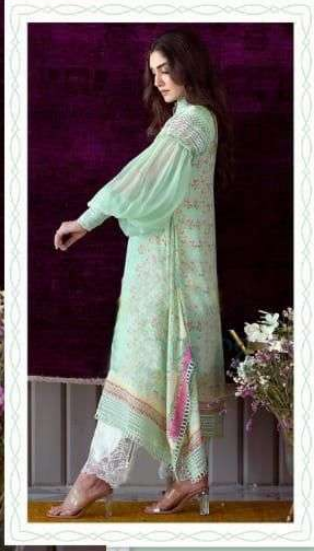

CARE INSTRUCTIONS

DRY CLEAN RECOMMENDED
DO NOT USE ANY TYPE OF BLEACH OR
STAIN REMOVING CHEMICALS
WASH & SOAK COLORED & WHITE FABRICS SEPARATELY
DO NOT OVER EXPOSE DAMP FABRIC TO STRONG SUNLIGHT
IRON AT MODERATE TEMPERATURE