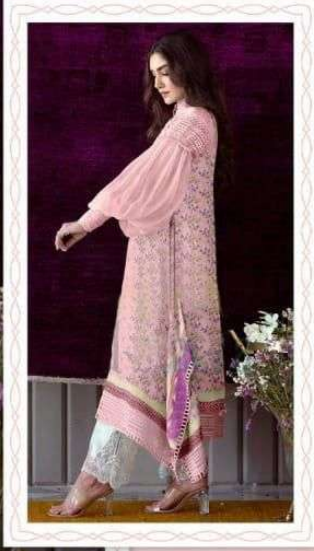

CARE INSTRUCTIONS

DRY CLEAN RECOMMENDED
DO NOT USE ANY TYPE OF BLEACH OR
STAIN REMOVING CHEMICALS
WASH & SOAK COLORED & WHITE FABRICS SEPARATELY
DO NOT OVER EXPOSE DAMP FABRIC TO STRONG SUNLIGHT
IRON AT MODERATE TEMPERATURE