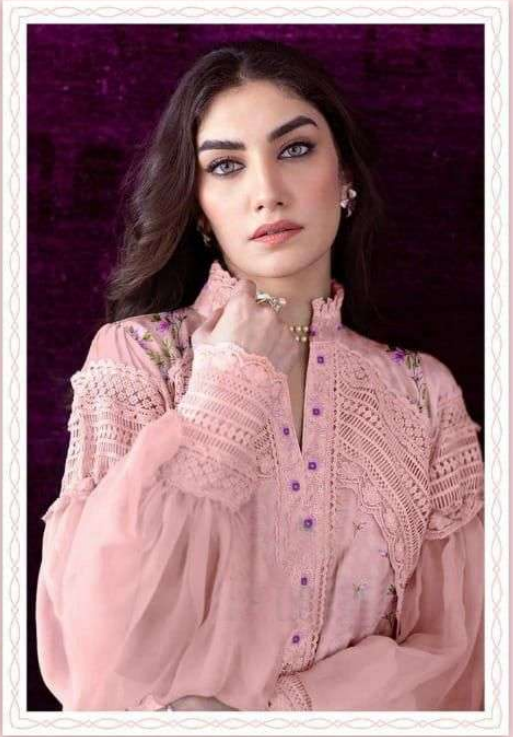

CARE INSTRUCTIONS

DRY CLEAN RECOMMENDED
DO NOT USE ANY TYPE OF BLEACH OR
STAIN REMOVING CHEMICALS
WASH & SOAK COLORED & WHITE FABRICS SEPARATELY
DO NOT OVER EXPOSE DAMP FABRIC TO STRONG SUNLIGHT
IRON AT MODERATE TEMPERATURE