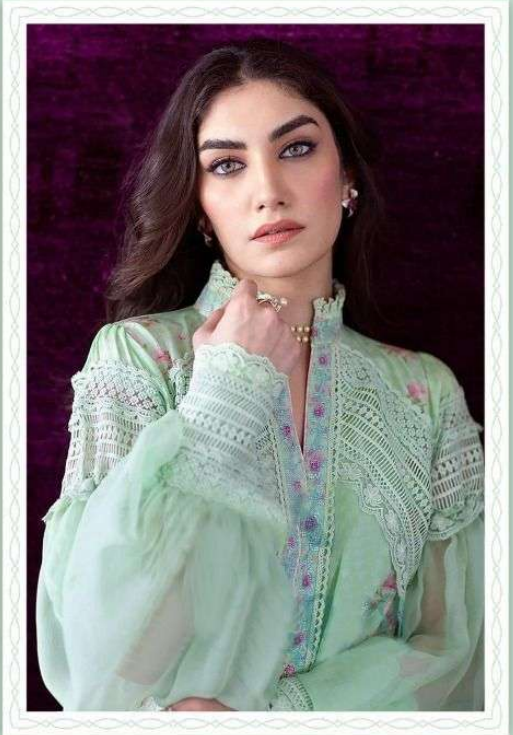

CARE INSTRUCTIONS

DRY CLEAN RECOMMENDED
DO NOT USE ANY TYPE OF BLEACH OR
STAIN REMOVING CHEMICALS
WASH & SOAK COLORED & WHITE FABRICS SEPARATELY
DO NOT OVER EXPOSE DAMP FABRIC TO STRONG SUNLIGHT
IRON AT MODERATE TEMPERATURE