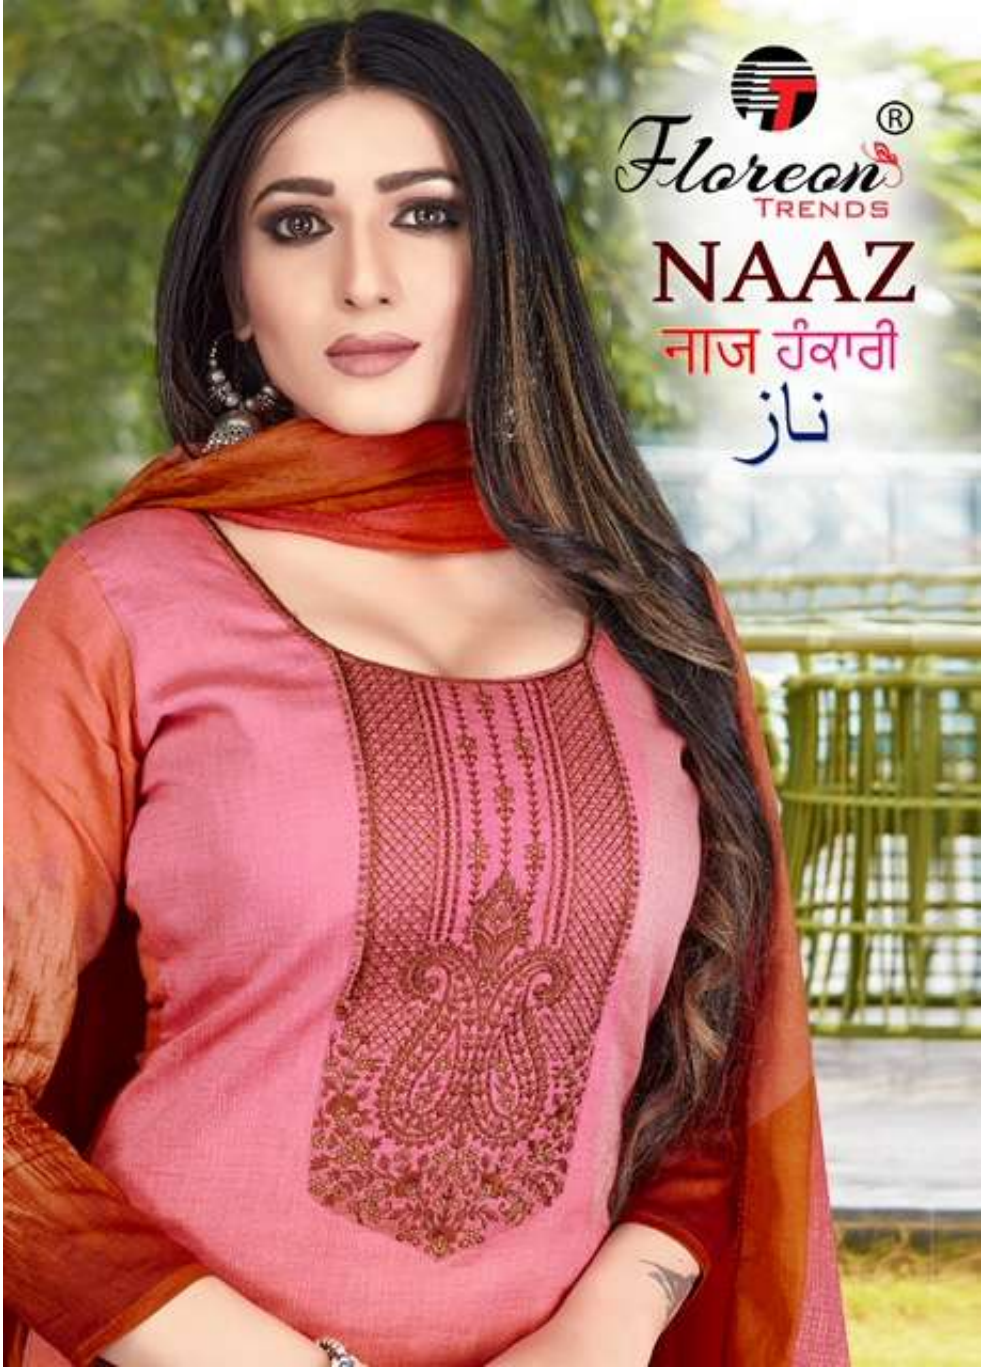

Floreon®
TRENDS

NAAZ
नाज रंवाती
ناز

Floreon[®]
TRENDS

NAAZ
नाज रंवाती
ناز

STYLE IS NOT A DISPLAY OF WEALTH BUT AN EXPRESSION OF IMAGINATION

"STYLE complicated THINGS."

Fashions fade, style is eternal.

Womankind

Colorful light and
and in your
around these
cases to see
them. You can
none of the
world about you
with a few clicks.

Floreon[®]
TRENDS
NAAZ
1008

Glorious

Experience the glory of
the past in the present.
At TFS India

Colorful, bright and
glam! In shimmering
embroidered, these
dresses do your
charm justice like
never else. Fill the
world around you
with brightness and
beauty.

Floreon
TRENDS

NAAZ

❁1007❁

FASHION
SAYS
"ME TOO"