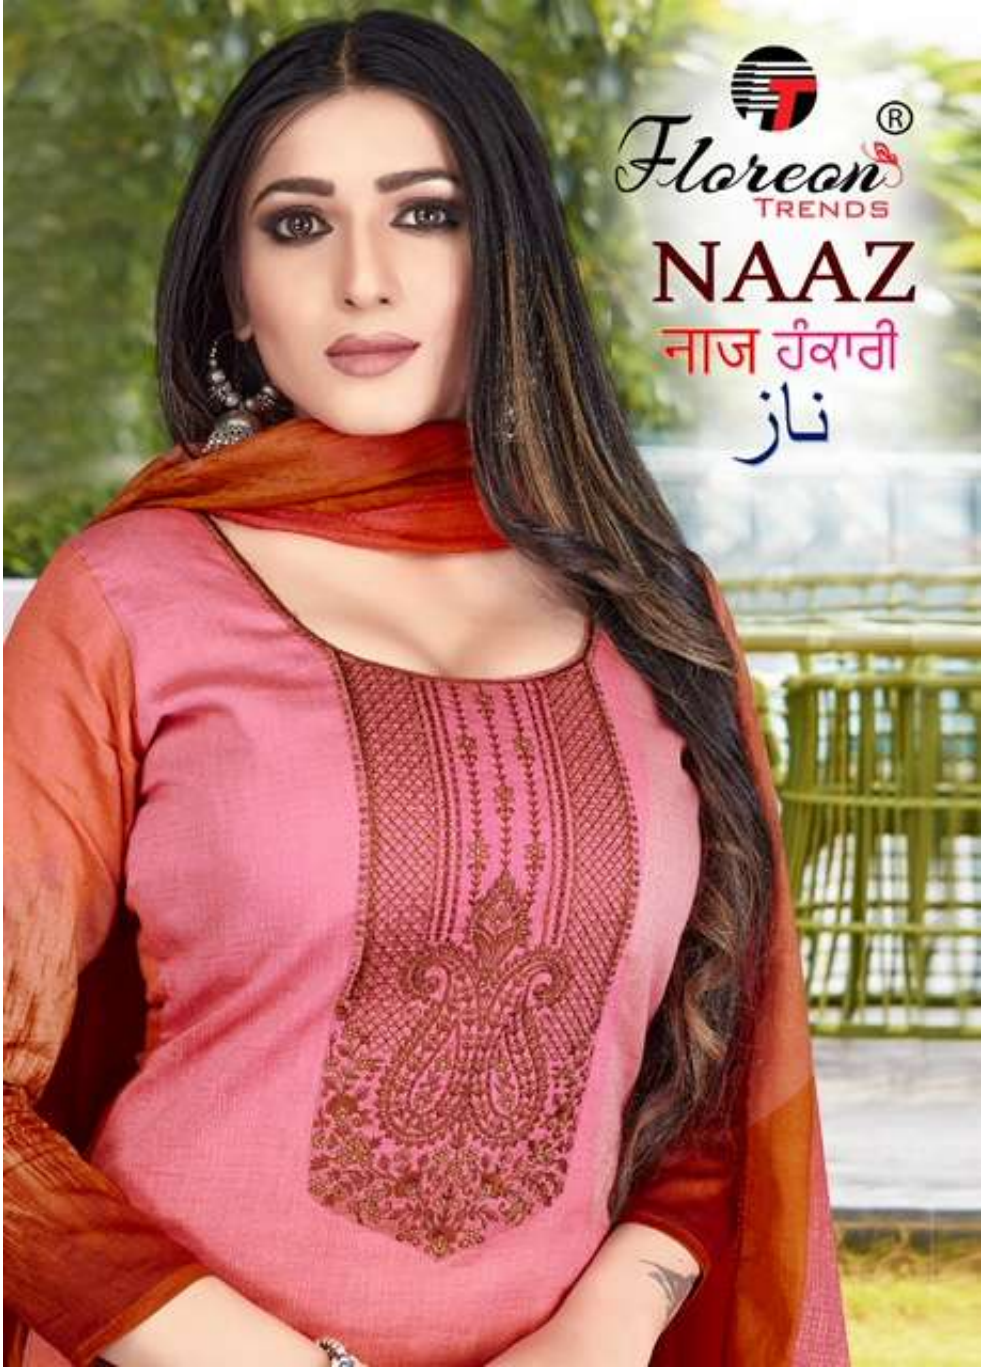

 Floreon[®]
TRENDS

NAAZ
नाज रंवाती
ناز

Floreon[®]
TRENDS

NAAZ
नाज रंवाती
ناز

STYLE IS NOT A DISPLAY OF WEALTH BUT AN EXPRESSION OF IMAGINATION

"STYLE complicated THINGS."

Fashions fade, style is eternal.

Womankind

Colorful light and
and in your
around these
cases to see
them. You can
none of the
world about you
with a few clicks.

Floreon[®]
TRENDS
NAAZ
1008

Glorious

Experience the glory of
the past in the present.
At T's India

Colorful, bright and
glam in kurtis
unmatched. These
pieces do your
charm justice like
nowhere else. Fill the
world around you
with brightness and
beauty.

Floreon
TRENDS

NAAZ

❁1007❁

**FASHION
SAYS
"ME TOO"**