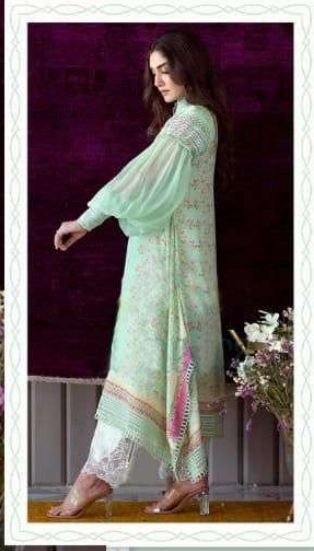

CARE INSTRUCTIONS

DRY CLEAN RECOMMENDED
DO NOT USE ANY TYPE OF BLEACH OR
STAIN REMOVING CHEMICALS
WASH & SOAK COLORED & WHITE FABRICS SEPARATELY
DO NOT OVER EXPOSE DAMP FABRIC TO STRONG SUNLIGHT
IRON AT MODERATE TEMPERATURE