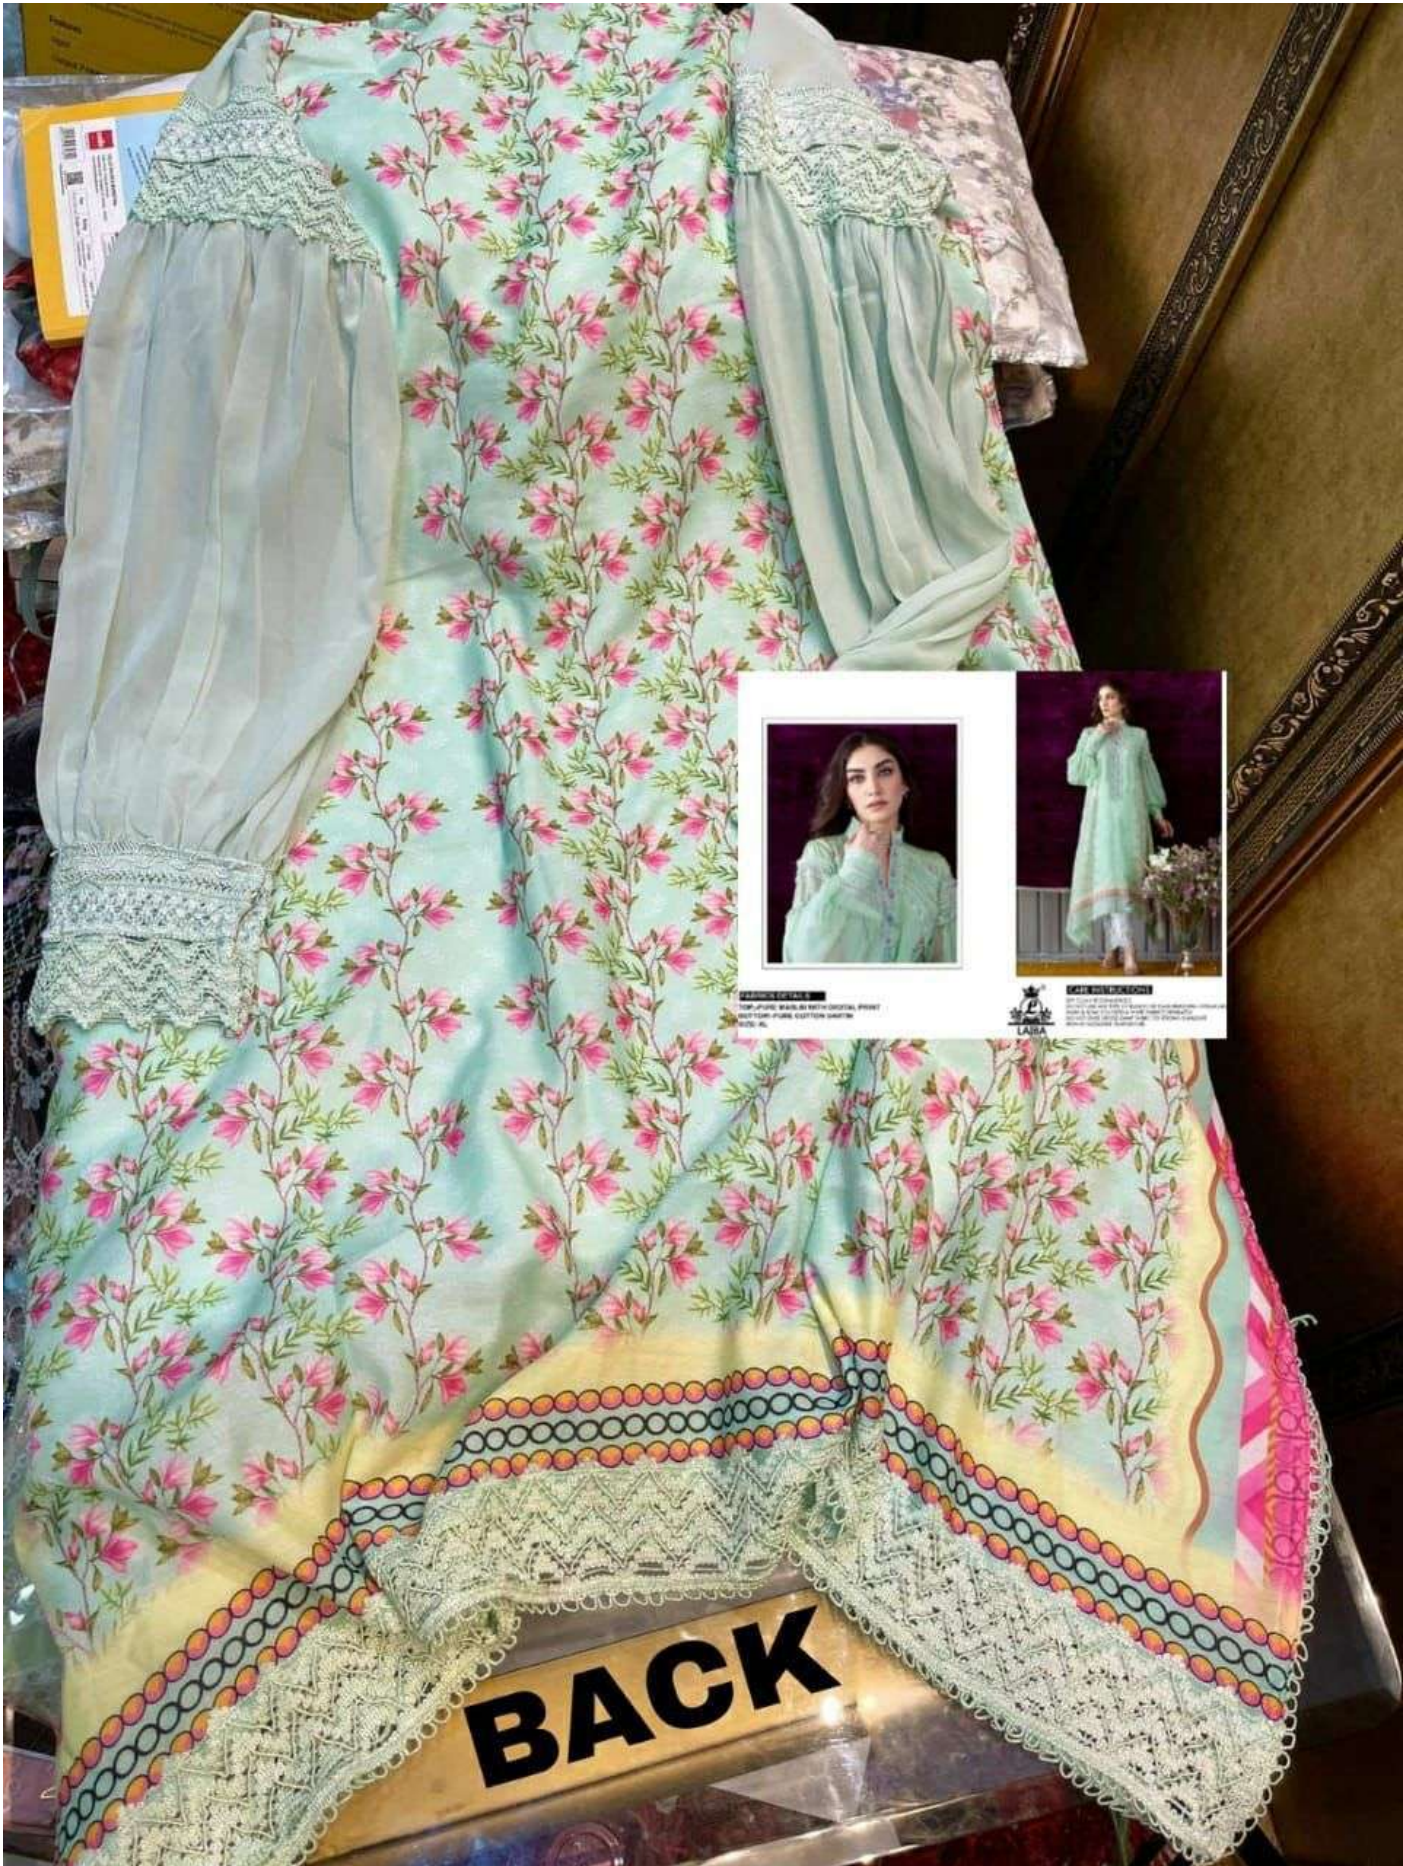

FABRIC DETAILS
TOP: 100% COTTON, BODICE: 100% POLYESTER, PANTS:
100% POLYESTER, CLOTH: 100% COTTON

SIZE INFORMATION
SIZE: M, L, XL, XXL, XXXL

100% COTTON
100% COTTON
100% COTTON
100% COTTON

LAIBA
100% COTTON
100% COTTON
100% COTTON
100% COTTON