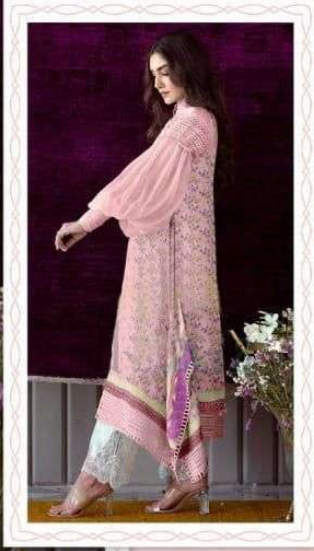

CARE INSTRUCTIONS

DRY CLEAN RECOMMENDED
DO NOT USE ANY TYPE OF BLEACH OR
STAIN REMOVING CHEMICALS
WASH & SOAK COLORED & WHITE FABRICS SEPARATELY
DO NOT OVER EXPOSE DAMP FABRIC TO STRONG SUNLIGHT
IRON AT MODERATE TEMPERATURE