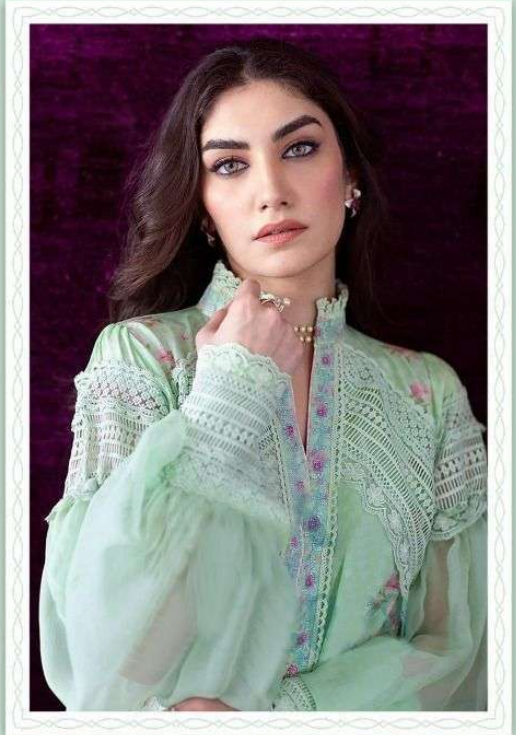

CARE INSTRUCTIONS

DRY CLEAN RECOMMENDED
DO NOT USE ANY TYPE OF BLEACH OR
STAIN REMOVING CHEMICALS
WASH & SOAK COLORED & WHITE FABRICS SEPARATELY
DO NOT OVER EXPOSE DAMP FABRIC TO STRONG SUNLIGHT
IRON AT MODERATE TEMPERATURE