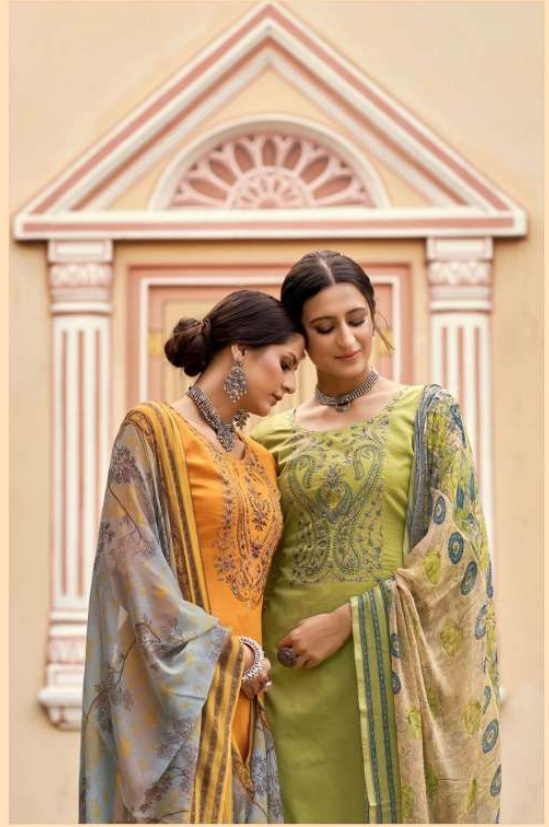

 **Zulfat**[®]
Designer Suits

SIMRAN

Zulfat
Designed Suits

372-010

372-001

372-002

372-003

372-004

372-005

372-006

372-007

372-008

372-009

372-010

 Designer Suits

SIMRAN

372-008

372-009

Zulfat
Designed Suits

372-006

 **Zulfat**
Elegant Sarees

Zulfat
Designer Suits

G

Glamourised

This stunning & glamorous collection by included trendy
series is classic yet attractive for the today's women
who prefer to make a right statements whenever she
steps out.

372-004

Zulfat®
Designer Suits