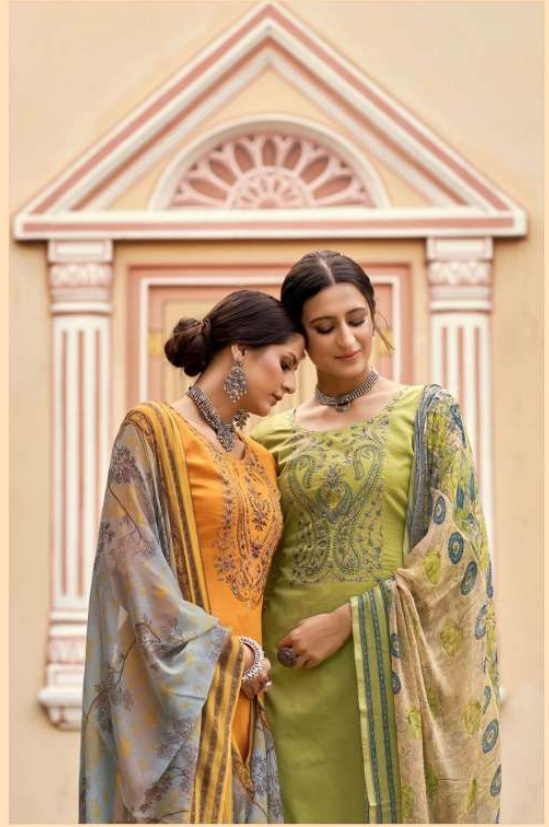

 **Zulfat**[®]
Designer Suits

SIMRAN

Zulfat
Designed Suits

372-010

372-001

372-002

372-003

372-004

372-005

372-006

372-007

372-008

372-009

372-010

 Designer Suits

SIMRAN

372-008

372-009

Zulfat
Designed Suits

372-006

Zulfat
Elegant
Wears

Zulfat
Designer Suits

G

Glamourised

This stunning & glamorous collection by included trendy
series is classic yet attractive for the today's women
who prefer to make a right statements whenever she
steps out.

372-004

Zulfat®
Designer Suits