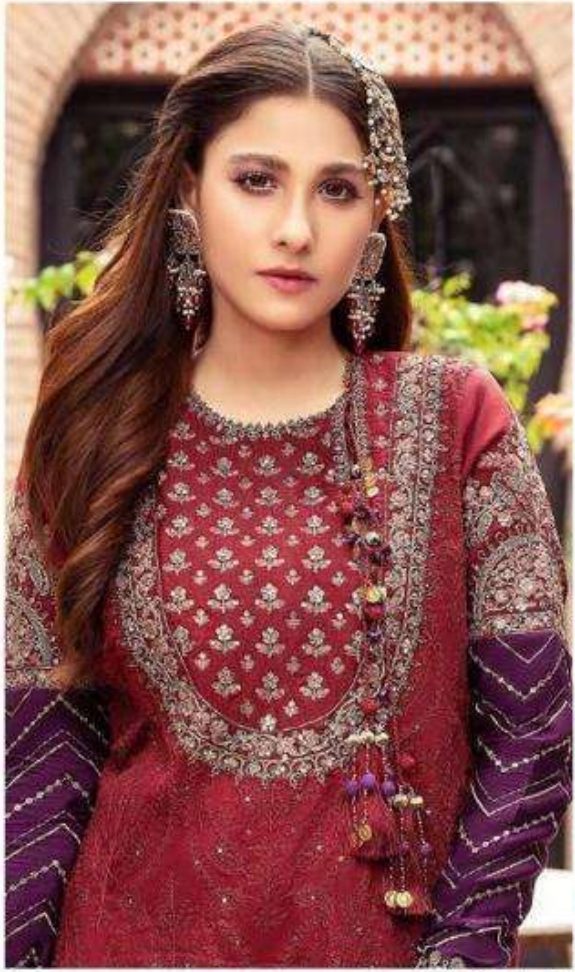

ALK

AL KHUSHBU

ALK D.NO.141

TOP

Fox Georgette
With Embroidery

BOTTOM-INNER

Dull Santoon

DUPATTA

Tabi silk Digital
Dupatta

ALK

AL KHUSHBU

ALK D.NO.141

TOP

Fox Georgette
With Embroidery

BOTTOM-INNER

Dull Santoon

DUPATTA

Tabi silk Digital
Dupatta