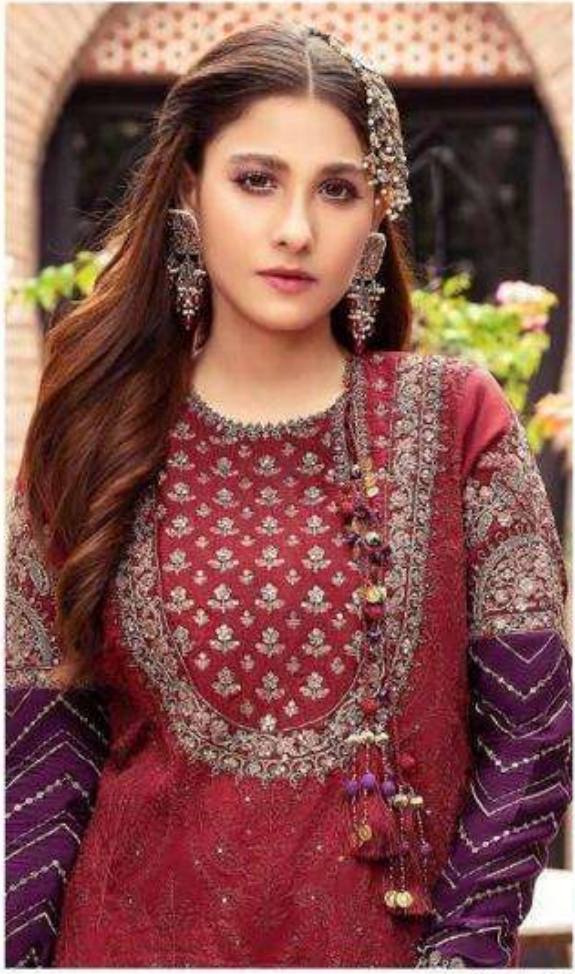

ALK

AL KHUSHBU

ALK D.NO.141

TOP

Fox Georgette
With Embroidery

BOTTOM-INNER

Dull Santoon

DUPATTA

Tabi silk Digital
Dupatta

ALK

AL KHUSHBU

ALK D.NO.141

TOP

Fox Georgette
With Embroidery

BOTTOM-INNER

Dull Santoon

DUPATTA

Tabi silk Digital
Dupatta