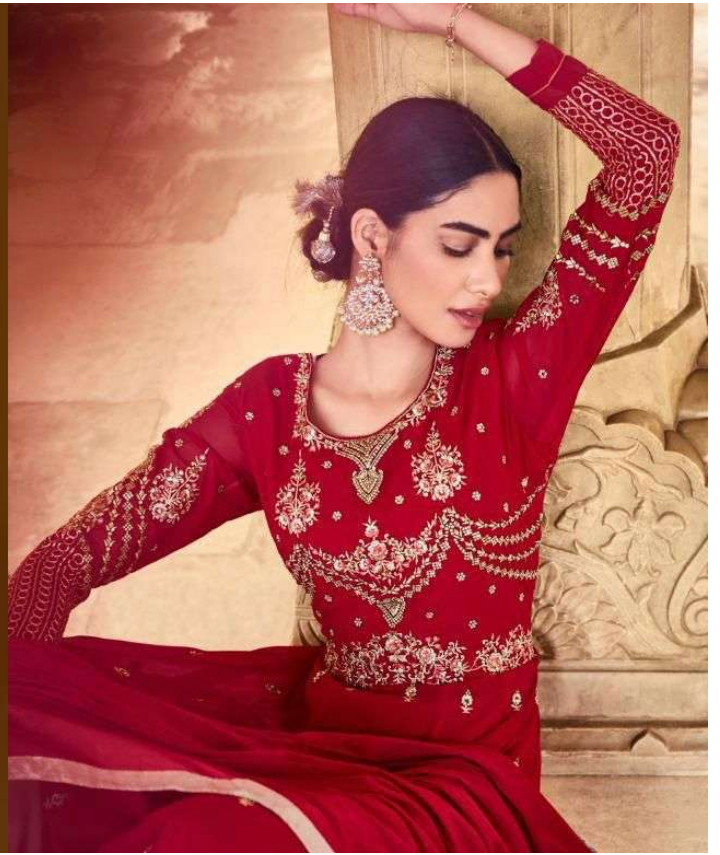

NAINIKA

WHOLESALE RATE

DESIGN NO.

1001 to 1005

TOP

BOX GEORGETTE

DUPATTA

NAZNEEN

BOTTOM

DULL SANTOON

RATE :- 1599/-