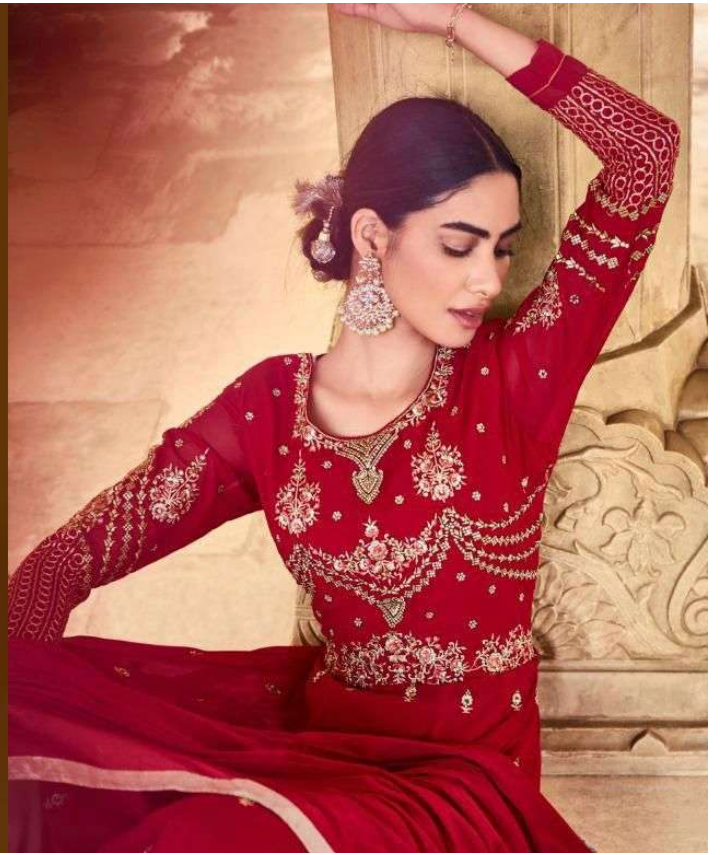

NAINIKA

WHOLESALE RATE

DESIGN NO.
1001 to 1005

TOP
BOX GEORGETTE

DUPATTA
NAZNEEN

BOTTOM
DULL SANTOON

RATE :- 1599/-