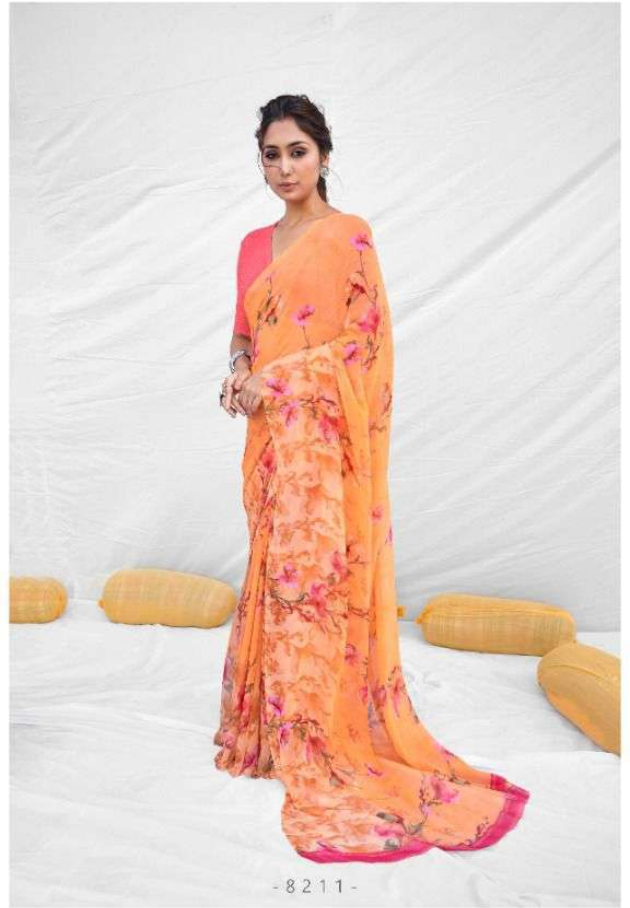

ISHIKH
- 8205 -

PRINTORIA EDIT

ISHIKH
- 8208 -

PRINTORIA EDIT

- 8209 -

PRINTORIA EDIT

A handwritten signature in black ink, likely belonging to the designer or brand, is positioned below the 'PRINTORIA EDIT' text.