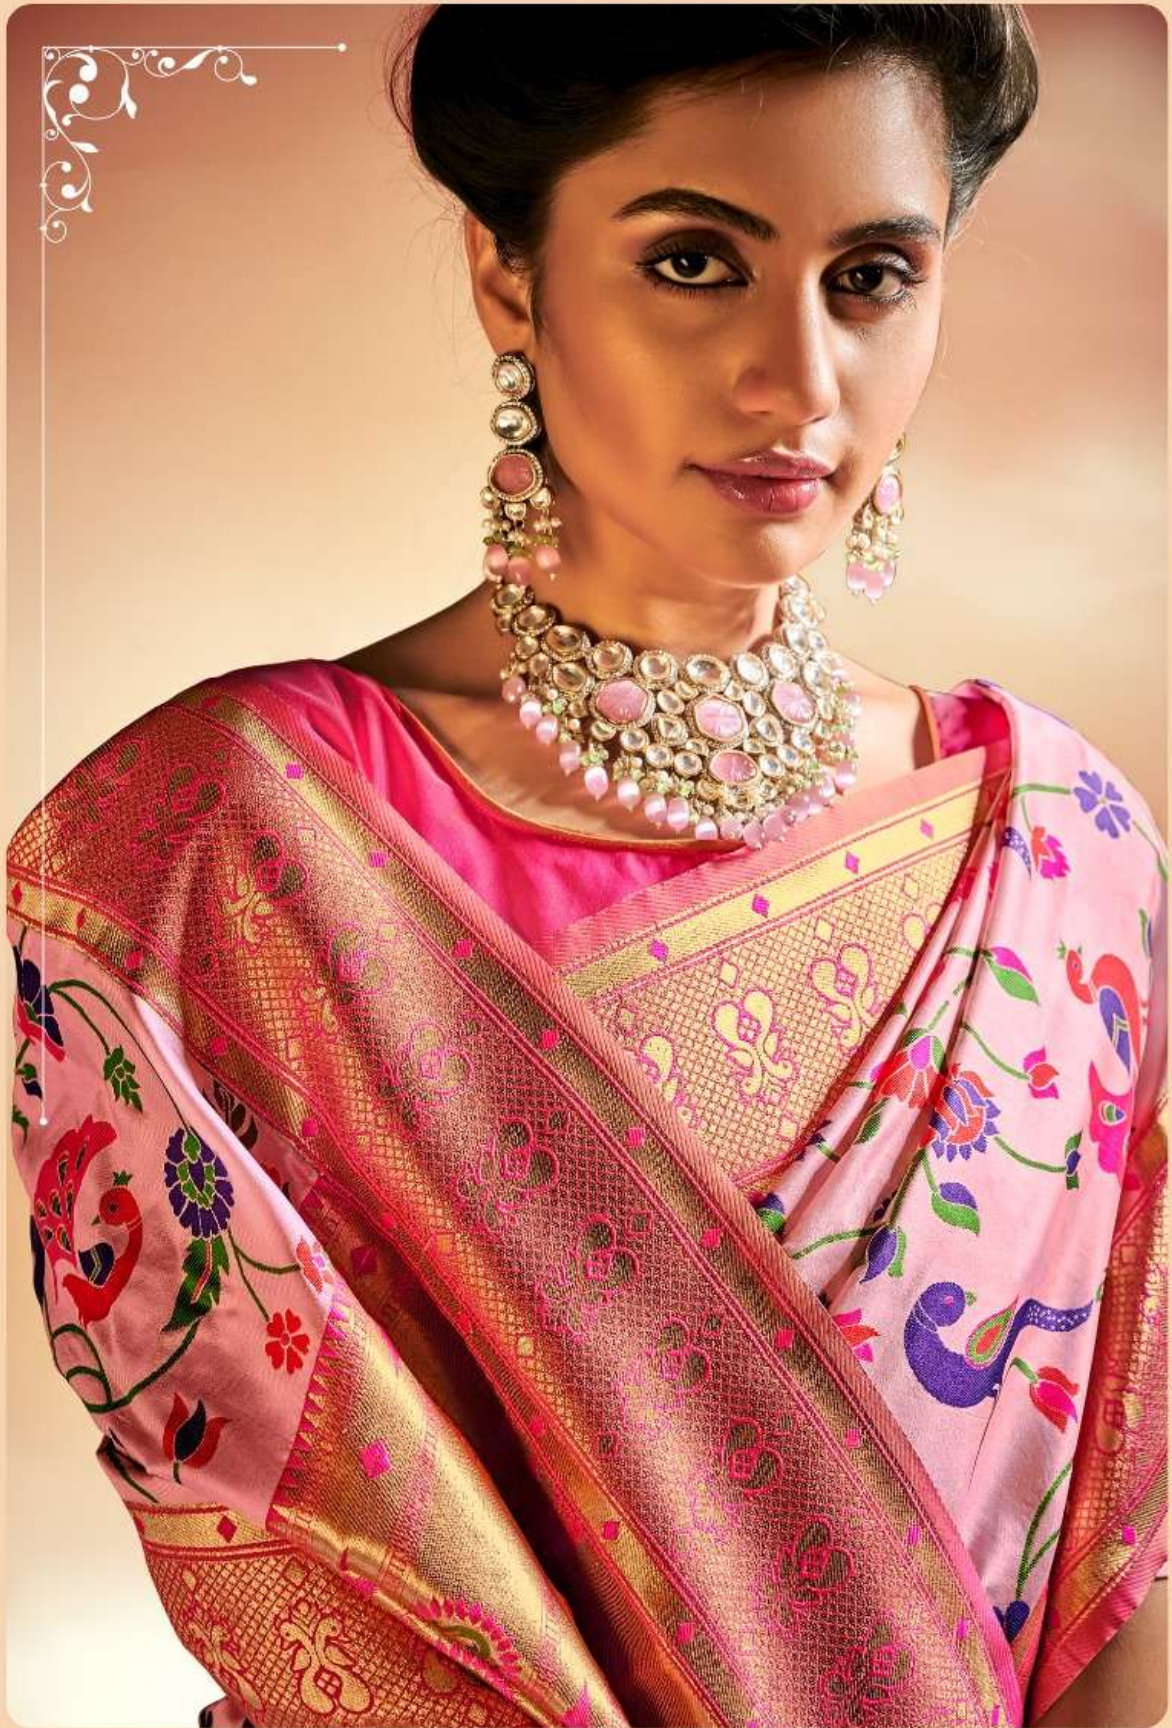

8604
சரசர்ப்பொம்

8605
சரசர்ப்பொம்

8606
சரசர்ப்பொம்

8601
అంజలిరంగా

8602
అంజలిరంగా

8603
అంజలిరంగా

8606

श्री लक्ष्मी

A woman is shown in profile, looking down, wearing a vibrant pink and yellow saree with floral patterns. She is adorned with a large, ornate necklace featuring pink and clear stones, matching earrings, and a ring. The background is a soft, warm pink.