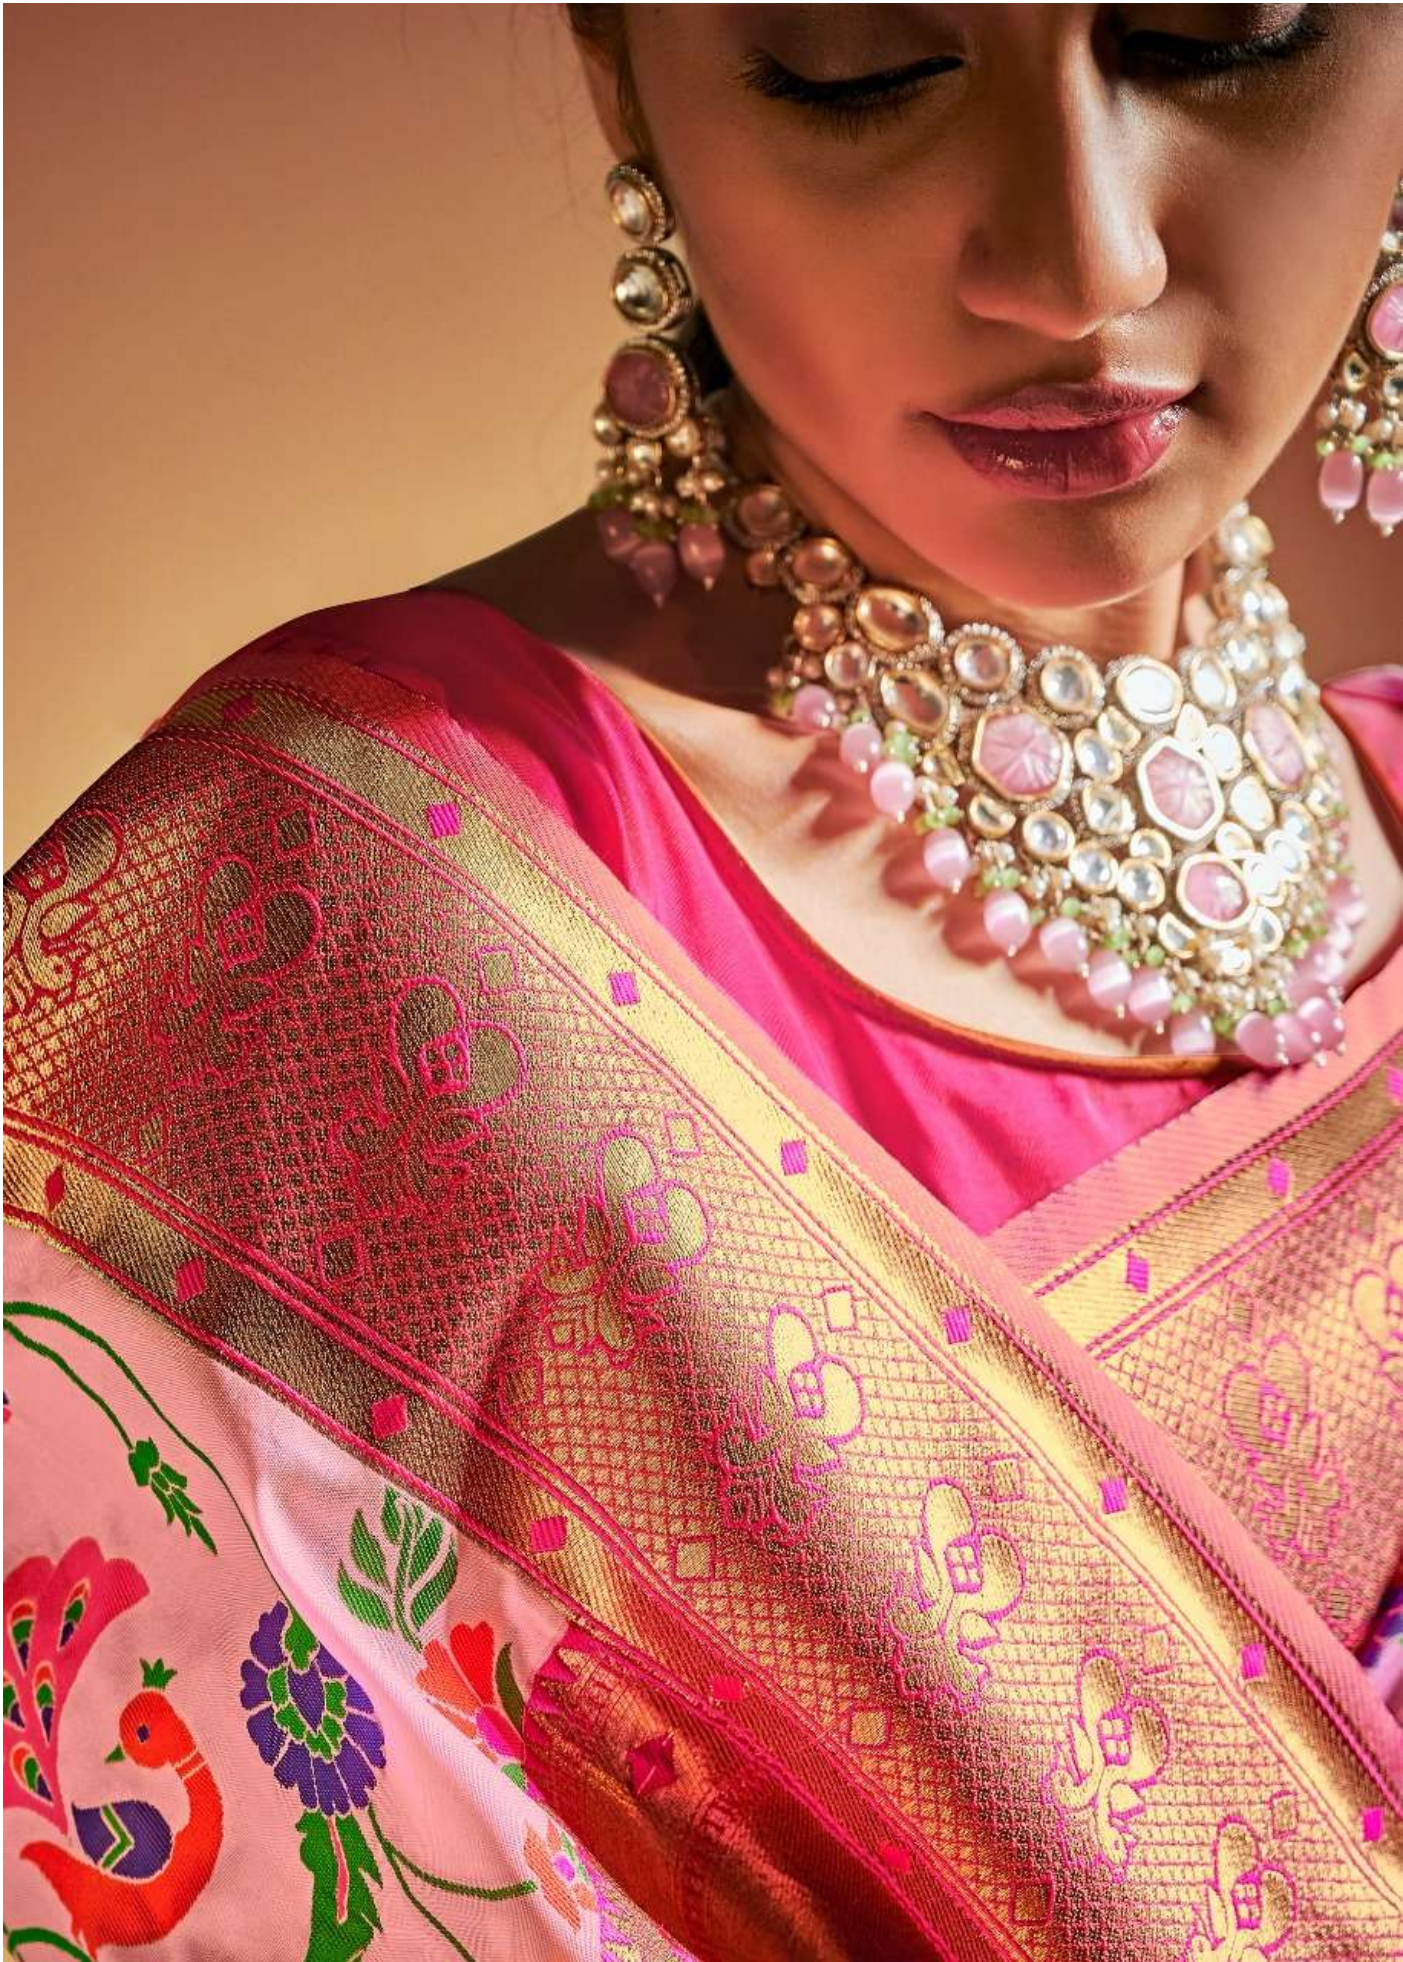

8604
சரசர்ப்பொம்

8605
சரசர்ப்பொம்

8606
சரசர்ப்பொம்

8601
అంజలిరత్నం

8602
అంజలిరత్నం

8603
అంజలిరత్నం

8606

A woman is shown in profile, looking down, wearing a vibrant pink and yellow saree with floral patterns. She is adorned with a large, ornate necklace featuring pink and clear stones, matching earrings, and a ring. The background is a soft, warm red.

RAJYOGTM
An Ethnicity

Aurora

8602

8602

8601

8603

8604

சரஸ்வதி