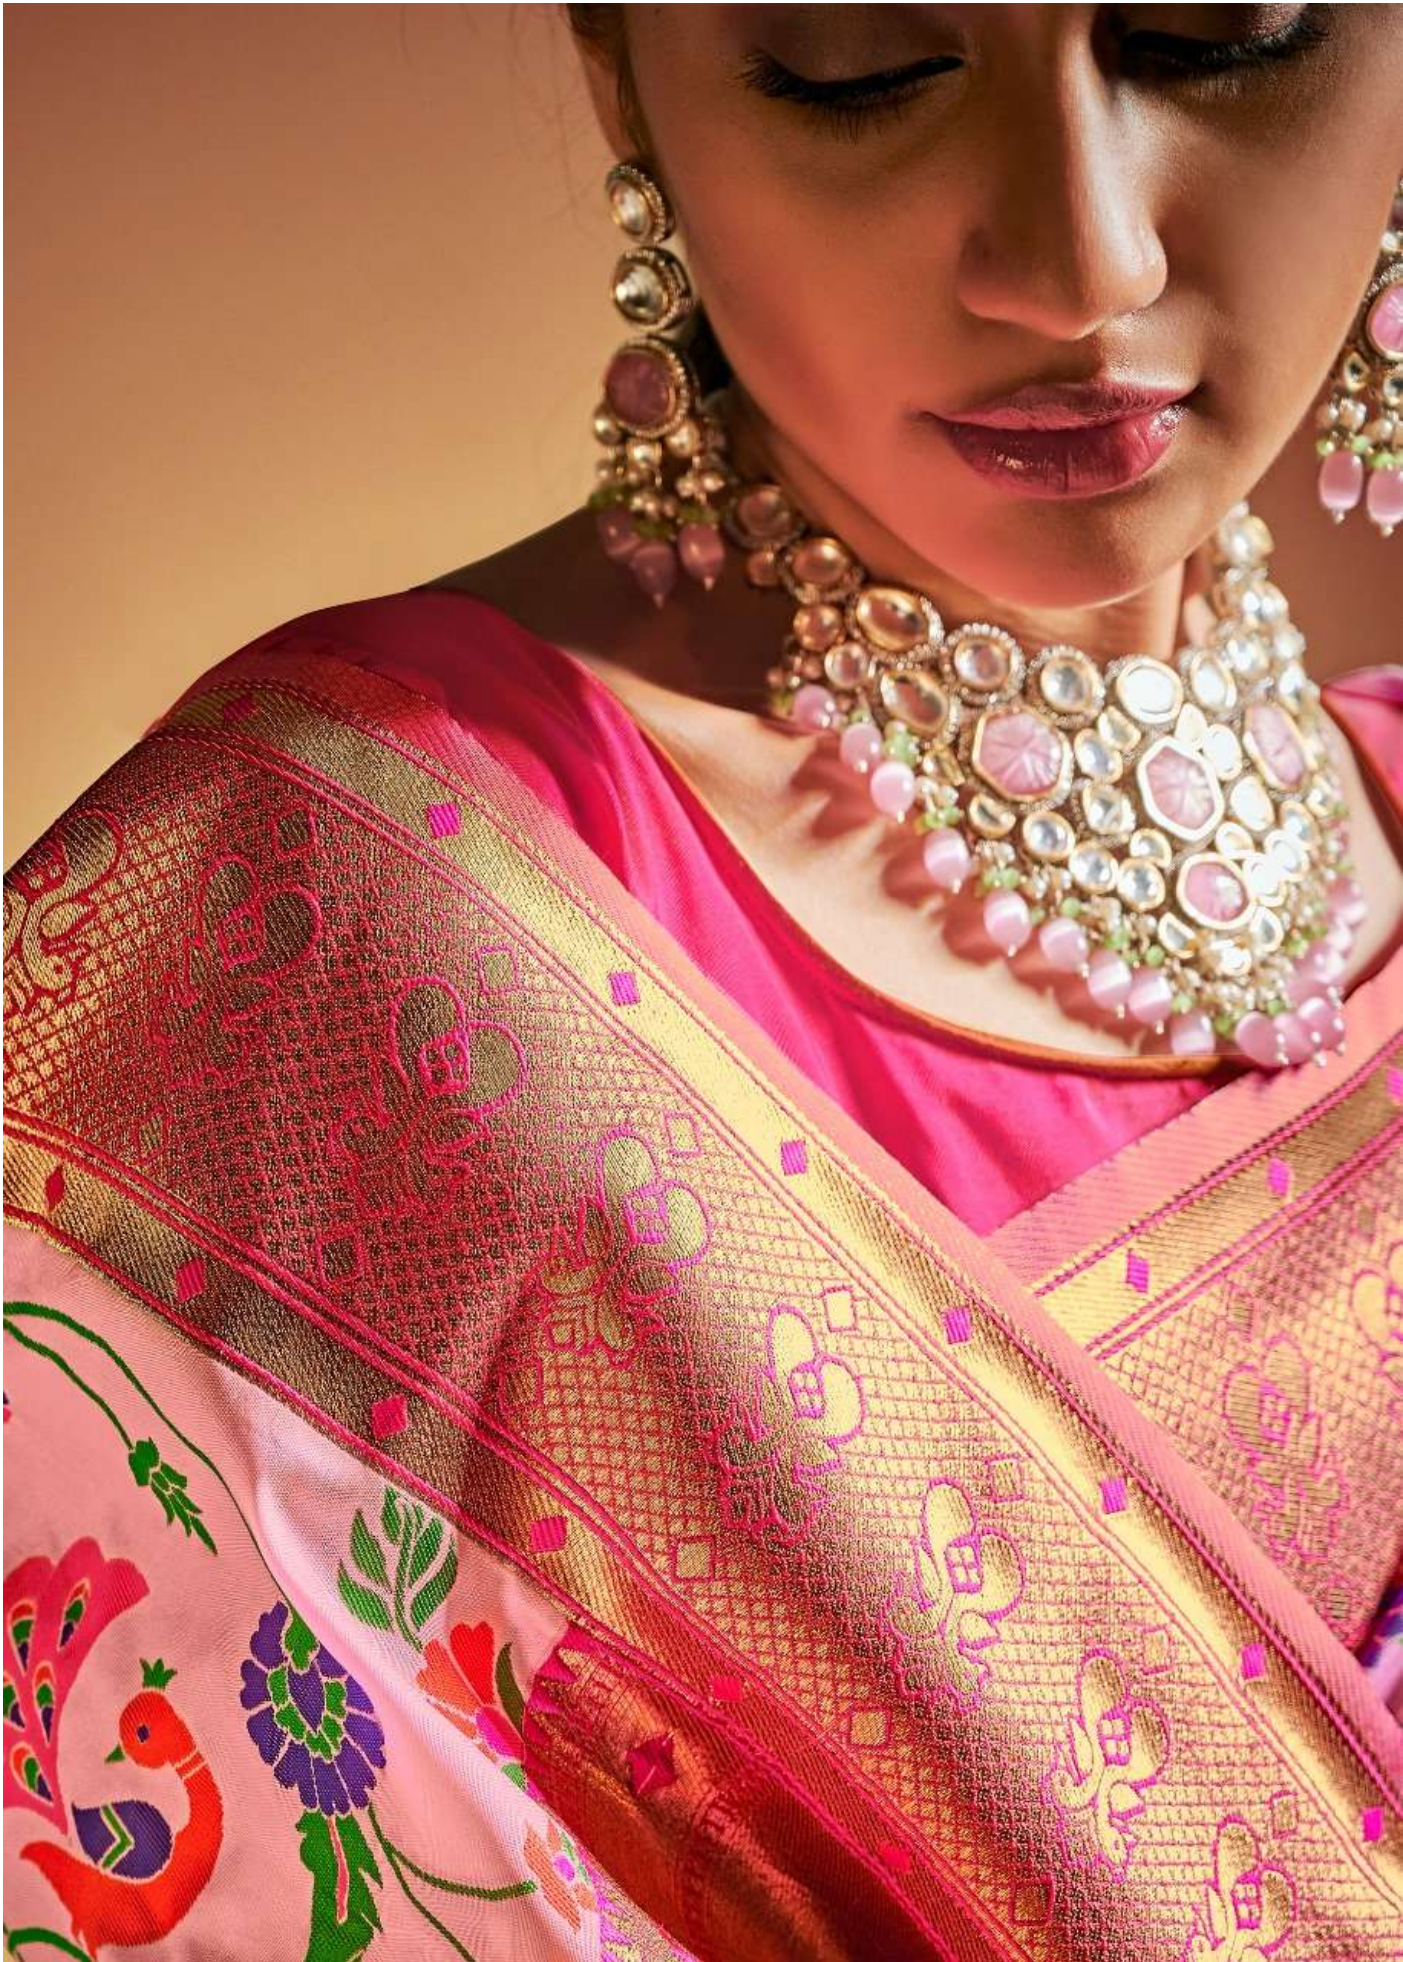

8604  
சரசர்ப்பொம்

8605  
சரசர்ப்பொம்

8606  
சரசர்ப்பொம்

8601  
అంజలిరత్నం

8602  
అంజలిరత్నం

8603  
అంజలిరత్నం

8606

A woman is shown in profile, looking down, wearing a vibrant pink and yellow saree with floral patterns. She is adorned with a large, ornate necklace featuring pink and clear stones, matching earrings, and a ring. The background is a soft, warm pink.

  
**RAJYOG**<sup>TM</sup>  
*An Ethnicity*

*Aurora*

8602

8602

8601

8603

8604

சரஸ்வதி