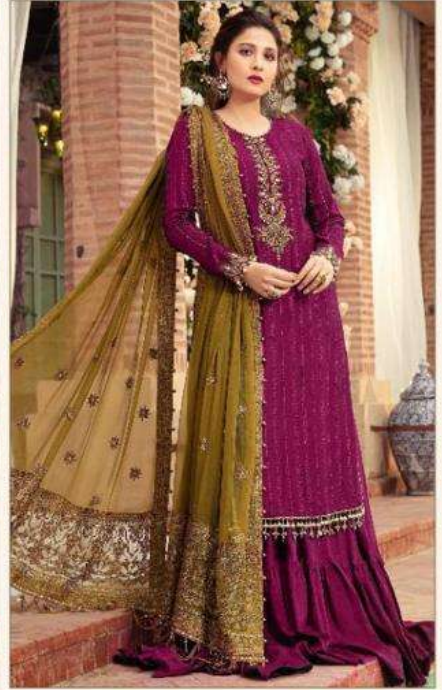

ALK D.NO.142-C