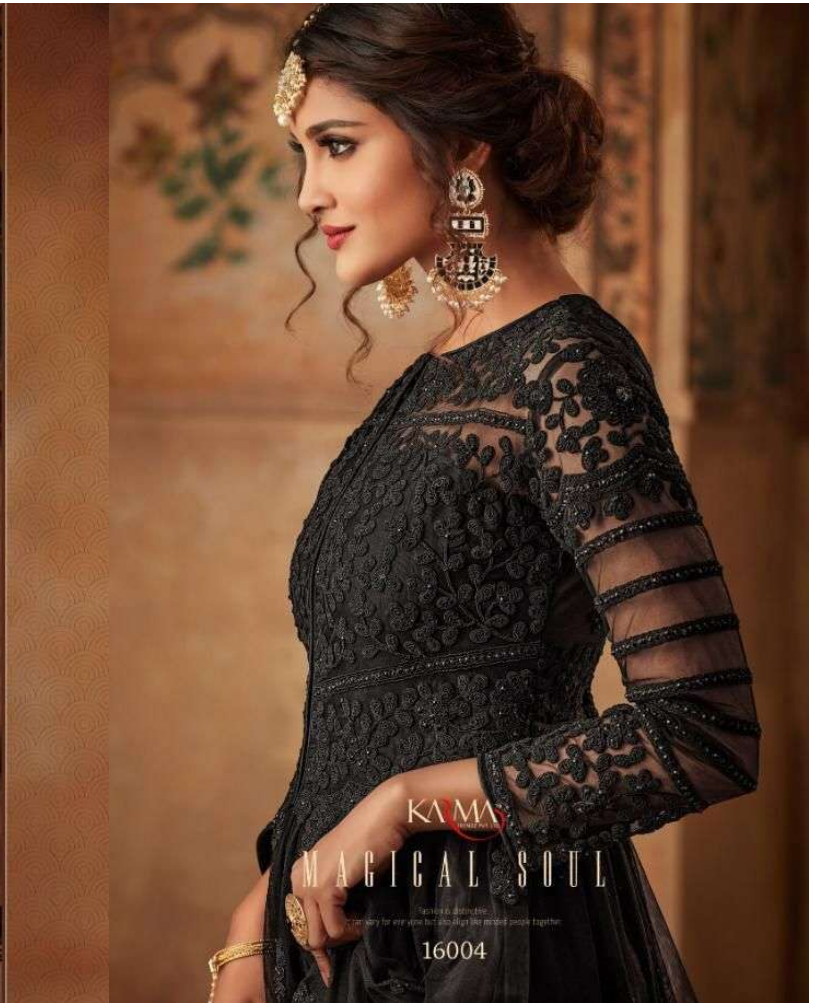

Design no	Description	Rate
16002	Net Embroided Suit & Net Embroided Sharara and Net Dupatta With Stone Work .	2895/-
16003	Net Embroided Suit & Net Embroided Sharara and Net Dupatta With Stone Work .	2895/-
16004	Net Embroided Suit & Net Embroided Sharara and Net Dupatta With Stone Work .	2895/-

16002

16003

16004

KARMA™  
FRENDS PVT. LTD.

KAMA  
FIERY RED  
The passion that is deeper, is beyond words.  
All the others are in the land of "I love you". The others are for one night.  
16002